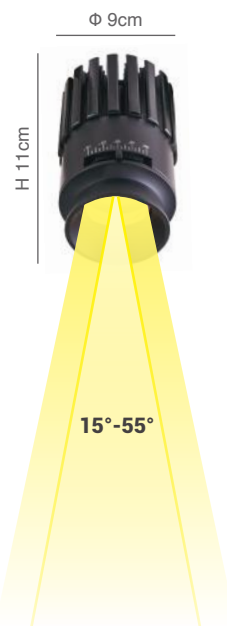

White

Complete

30° Anti Glare Shading Angle

Installation Steps

GUSTO
COB Zoomable
Led 20W, Black

77-9262-28
3000k

77-9263-28
4000k

KGP Triac Driver
77-50497-15
20Watt Dimmable
Un 220-240V
Uout max 55Vdc