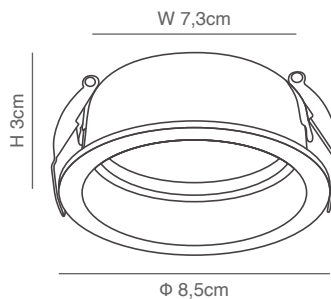

5
YEARS
WARRANTY

IP20

CIELO 77-9239 +
CANNON 77-9246

CIELO 77-9239 +
CANNON 77-9247

CIELO 77-9240 +
CANNON 77-9246

CIELO 77-9240 +
CANNON 77-9247

Cielo

Downlight Recessed Spot
Black and White Aluminium Body.