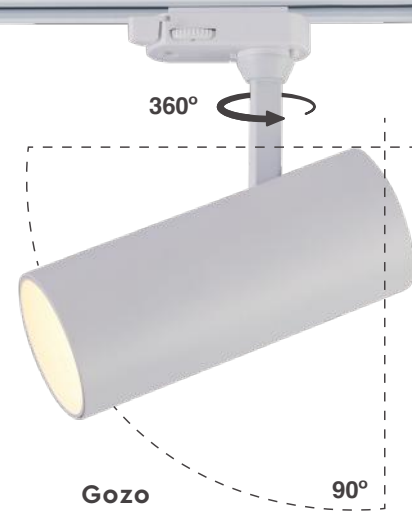

Gozo
77-9124-37