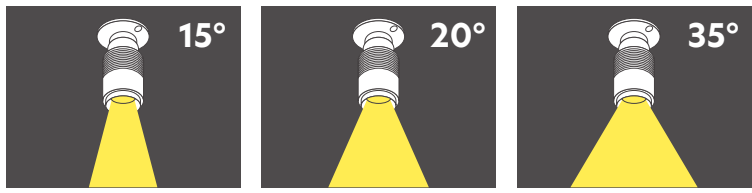

Ceiling

Zoomable Joint

Zoomable and Movable Joint Ceiling Spot Led
Black and White Aluminium Body

3000k 4000k LED 2W F IP20 220V 240V
CRI >90 5 YEARS WARRANTY CE Included Driver

Beam Angle

PHOTO	CODE	DESCRIPTION	DIMENTIONS	WATT	VOLT	LUMEN	CCT	CRI	IP	BEAM ANGLE
	77-9258-11	Zoomable Joint Ceiling Spot Black Aluminium Body	3x3x5cm	2W	220V 240V	140Lm	3000k	>90	20	15-35°
	77-9259-11	Zoomable Joint Ceiling Spot Black Aluminium Body	3x3x5cm	2W	220V 240V	140Lm	4000k	>90	20	15-35°
	77-9260-11	Zoomable Joint Ceiling Spot White Aluminium Body	3x3x5cm	2W	220V 240V	140Lm	3000k	>90	20	15-35°
	77-9261-11	Zoomable Joint Ceiling Spot White Aluminium Body	3x3x5cm	2W	220V 240V	140Lm	4000k	>90	20	15-35°