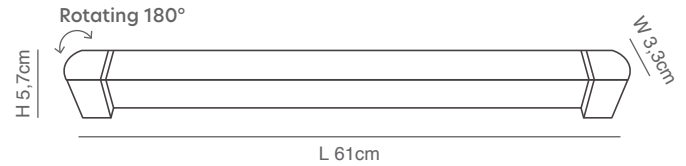

1 Phase

<<< Movable >>>

<<< Movable >>>

Pelota
77-9187-6

Dereto
77-9189-10

Pelota and Dereto Track Light

Pelota Led Track Light for 1Phase
Black Aluminium Body

Dereto Led Track Light for 1Phase
Black Aluminium Body