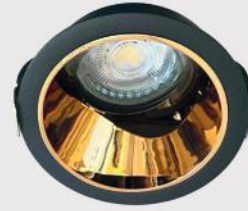

Done

Customize Products

Create your own spotlight by combining the cielo with any inside cup depo.

5
YEARS
WARRANTY

IP20

CIELO 77-9239 +
DEPO 77-9241

CIELO 77-9239 +
DEPO 77-9242

CIELO 77-9239 +
DEPO 77-9245