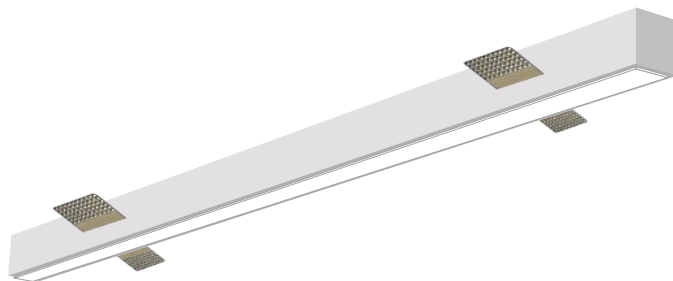

MP44.56 Trimless

MP44.56 TRIMLESS WHITE

STANDART WATT

Length (cm)	Code On/off	Description Code	Watt	Lumen	On/off	Triac	Dali
59	77-41331-74	MP44.56T-059-S-3-O-OFF-WH	12,6	1880	74	80	104
87	77-41427-84	MP44.56T-087-S-3-O-OFF-WH	18,9	2820	84	90	116
115	77-41523-96	MP44.56T-115-S-3-O-OFF-WH	25,2	3760	96	108	122
143	77-41619-114	MP44.56T-143-S-3-O-OFF-WH	31,5	4700	114	126	142
171	77-41715-130	MP44.56T-171-S-3-O-OFF-WH	37,8	5640	130	136	158
199	77-41811-140	MP44.56T-199-S-3-O-OFF-WH	44,1	6580	140	158	172
227	77-41907-154	MP44.56T-227-S-3-O-OFF-WH	50,4	7520	154	172	184
255	77-42003-170	MP44.56T-255-S-3-O-OFF-WH	56,7	8460	170	188	208
283	77-42099-180	MP44.56T-283-S-3-O-OFF-WH	63	9400	180	198	218
311	77-42195-194	MP44.56T-311-S-3-O-OFF-WH	69,3	10340	194	218	234
339	77-42291-210	MP44.56T-339-S-3-O-OFF-WH	75,6	11280	210	234	264
367	77-42387-220	MP44.56T-367-S-3-O-OFF-WH	81,9	12220	220	244	276
395	77-42483-240	MP44.56T-395-S-3-O-OFF-WH	88,2	13160	240	270	296
423	77-42579-246	MP44.56T-423-S-3-O-OFF-WH	94,5	14100	246	276	312
451	77-42675-262	MP44.56T-451-S-3-O-OFF-WH	100,8	15040	262	292	322

HIGH WATT

Length (cm)	Code On/off	Description Code	Watt	Lumen	On/off	Triac	Dali
59	77-41335-78	MP44.56T-059-H-3-O-OFF-WH	21,6	3100	78	84	88
87	77-41431-92	MP44.56T-087-H-3-O-OFF-WH	32,4	4650	92	104	100
115	77-41527-112	MP44.56T-115-H-3-O-OFF-WH	43,2	6200	112	124	112
143	77-41623-124	MP44.56T-143-H-3-O-OFF-WH	54	7750	124	144	122
171	77-41719-146	MP44.56T-171-H-3-O-OFF-WH	64,8	9300	146	164	148
199	77-41815-158	MP44.56T-199-H-3-O-OFF-WH	75,6	10850	158	182	158
227	77-41911-168	MP44.56T-227-H-3-O-OFF-WH	86,4	12400	168	192	168
255	77-42007-186	MP44.56T-255-H-3-O-OFF-WH	97,2	13950	186	216	206
283	77-42103-196	MP44.56T-283-H-3-O-OFF-WH	108	15500	196	226	224
311	77-42199-212	MP44.56T-311-H-3-O-OFF-WH	118,8	17050	212	216	242
339	77-42295-224	MP44.56T-339-H-3-O-OFF-WH	129,6	18600	224	228	258
367	77-42391-260	MP44.56T-367-H-3-O-OFF-WH	140,4	20150	260	268	272
395	77-42487-280	MP44.56T-395-H-3-O-OFF-WH	151,2	21700	280	288	282
423	77-42583-290	MP44.56T-423-H-3-O-OFF-WH	162	23250	290	298	296
451	77-42679-300	MP44.56T-451-H-3-O-OFF-WH	172,8	24800	300	314	306

Δυνατότητα επιλογής Kelvin, αλλάζοντας το **3** (3000K) σε **4** (4000K), εάν επιθυμείτε ο φωτισμός σας να είναι 4000K αντί για 3000K.
Δυνατότητα επιλογής μεταξύ Opal ή Κυψέλης, αλλάζοντας το **O** (OPAL) σε **MP** (HONEYCOMB), σύμφωνα με την επιθυμία σας.
Δυνατότητα επιλογής μετασχηματιστή Triac ή Dali, αλλάζοντας το **OF** (ON/OFF) σε **T** (TRIAC) ή **D** (DALI), σύμφωνα με την επιλογή σας.
Δυνατότητα επιλογής χρώματος, αλλάζοντας το **BL** (Μαύρο) σε **WH** (Άσπρο), **GR** (Γκρι) ή **SR** (Special Ral).

Επεξήγηση Τιμοκαταλόγων