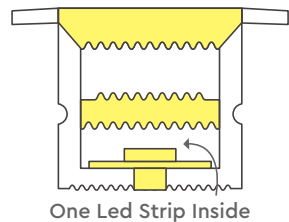

Silicone Tubes

12X6MM

77-50539-2.80

Accessories

12X12MM

77-50535-1.60

Instructions

Step 4: Plug the neon tube end cap into the silicone and install it on the neon tube.

Note:

1. Glue to the right amount to ensure that the inner wall of the plug with the cover. The outer wall of the tube is fully bonded, if there is silica gel overflow, Wipe it off.

2. After the plug is installed, let it sit for hours. On top, or use a hot air blower to speed up the drying until the silicon. The neon tube can only be used after the glue is completely dried.