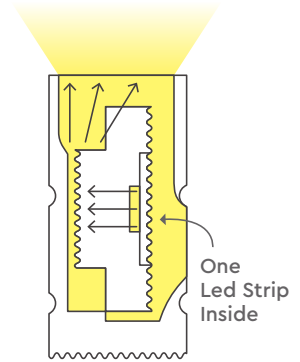

Accessories