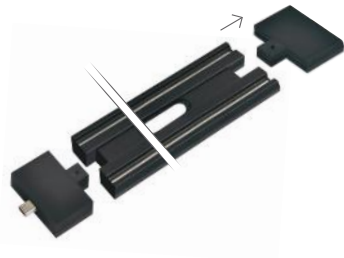

Magnetic Flex Track

Slim Surface Mounted Aluminum Black Rail
Male-Female Micro USB Connectors

Includes Micro USB Connectors

Connectors Micro USB

Magnetic Flex Driver

LED Surface Mountain Driver
100W AC220V to 48V
Includes Male-Female
Micro USB Connectors