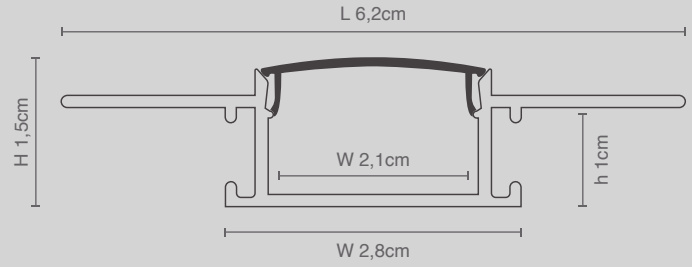

ALUMINIUM PROFILE TRIMLESS

ALUMINIUM PROFILE FLEXIBLE TRIMLESS

Instructions

1. Place the aluminum groove into the already opened lamp groove

2. Tighten the screws to secure the aluminum groove

3. Cover the edge with anti crack mesh and apply putty flat

4. Apply wall paint

5. Attach and tighten the light strip and conduct a power on test

6. Test the lampshade on the rear cover