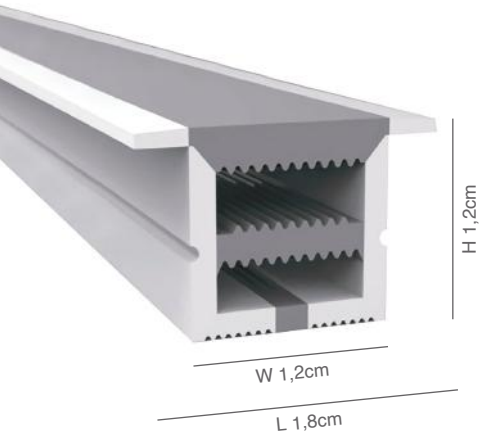

Silicone Tubes

12X6MM

77-50539-2.80

Accessories

Caps Set (2pcs)
77-50561-0.50

Straight Clip
77-50538-2

Flexible Clip
77-50537-2

12X12MM