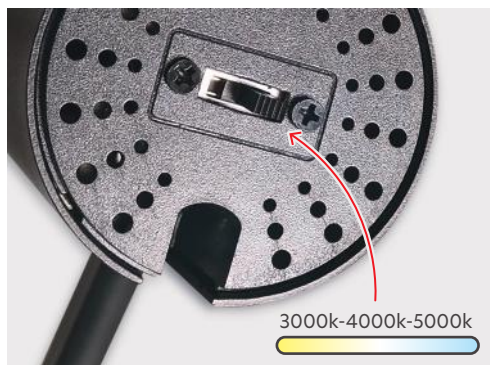

77-9232-12
22W 220-240V

77-9233-12
22W 220-240V

3 Phase

Gozo
77-9121-44

Gozo
77-9122-44

Gozo Led Track Light

Gozo Led Track Light
Black And White Aluminium Body

Photo	Code	Description	Dimensions	Watt	Volt	Lumen	CCT, Kelvin	CRI	IP	Beam Angle	Adjustable	URG	Driver	Led Chip	Phase	Dim
	77-9121-44	Spot Led Black Aluminium	7,6x18,2x24cm	30W	220-240V	2850 Lm	3000k-4000k-5000k	>90	20	36°	✓	<13	LIFUD	Bridgelux	3Phase	-
	77-9122-44	Spot Led White Aluminium	7,6x18,2x24cm	30W	220-240V	2850 Lm	3000k-4000k-5000k	>90	20	36°	✓	<13	LIFUD	Bridgelux	3Phase	-