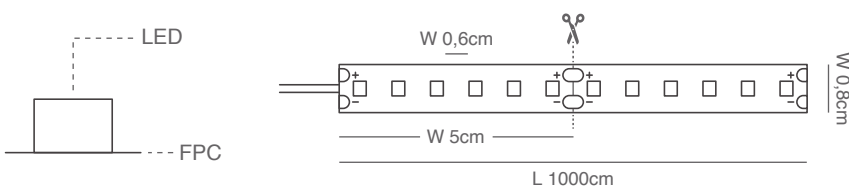

Dimensions/Cuts