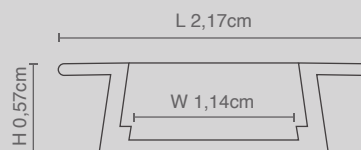

Wiring Diagrams

ALUMINIUM PROFILE

PC ROB OPAL
77-50574-0.90

CAPS SET (2pcs)
77-50575-0.25

PROFILE ALUMINIUM Π
77-50573-1.45

CLIPS SET (2pcs)
77-50576-0.15

PROFILE ALUMINIUM RECESSED
77-50572-1.30

CAPS SET (2pcs)
77-50554-0.25