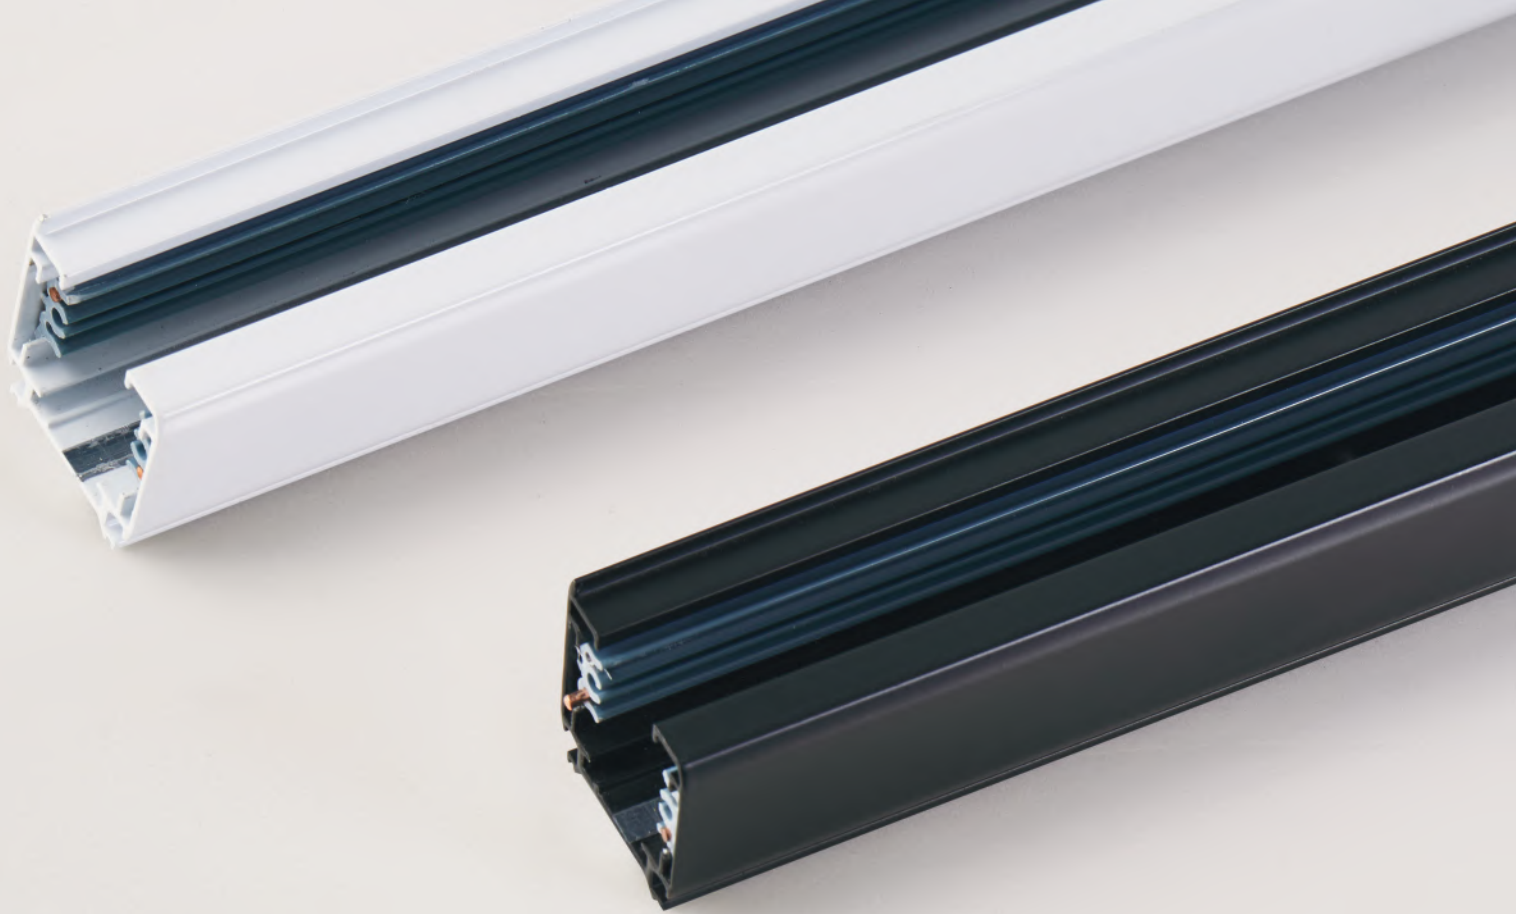

77-9115-15
Trio Adjustable Connector Black

77-9116-15
Trio Adjustable Connector White

Trio Hanging Accessories

Trio Hanging Accessories 3Phase
Black and White Aluminium Body

77-9102-2.50
Trio Brackets Black