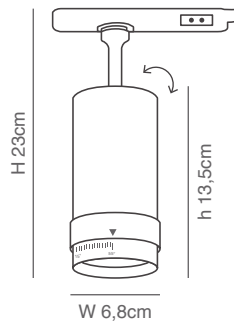

Spotlights and Tracks

3 Phase

Zumo
77-9119-48.50

Zumo
77-9120-48.50

Zumo Led Track Light

Zumo Led Track Light Zoomable.
Black And White Aluminium Body

With The Ability To Select Power Between 8,4w - 18,9w

Pout (w)	Iout (mA)	In (A)	λ	1	2	3	4
8.4	200	0.10	0.75C	-	-	-	-
10.5	250	0.11	0.78C	-	-	-	ON
12.6	300	0.12	0.82C	-	-	ON	-
14.7	350	0.13	0.83C	-	-	ON	ON
16.8	400	0.14	0.85C	-	ON	-	-
18.9	450	0.15	0.87C	-	ON	-	ON