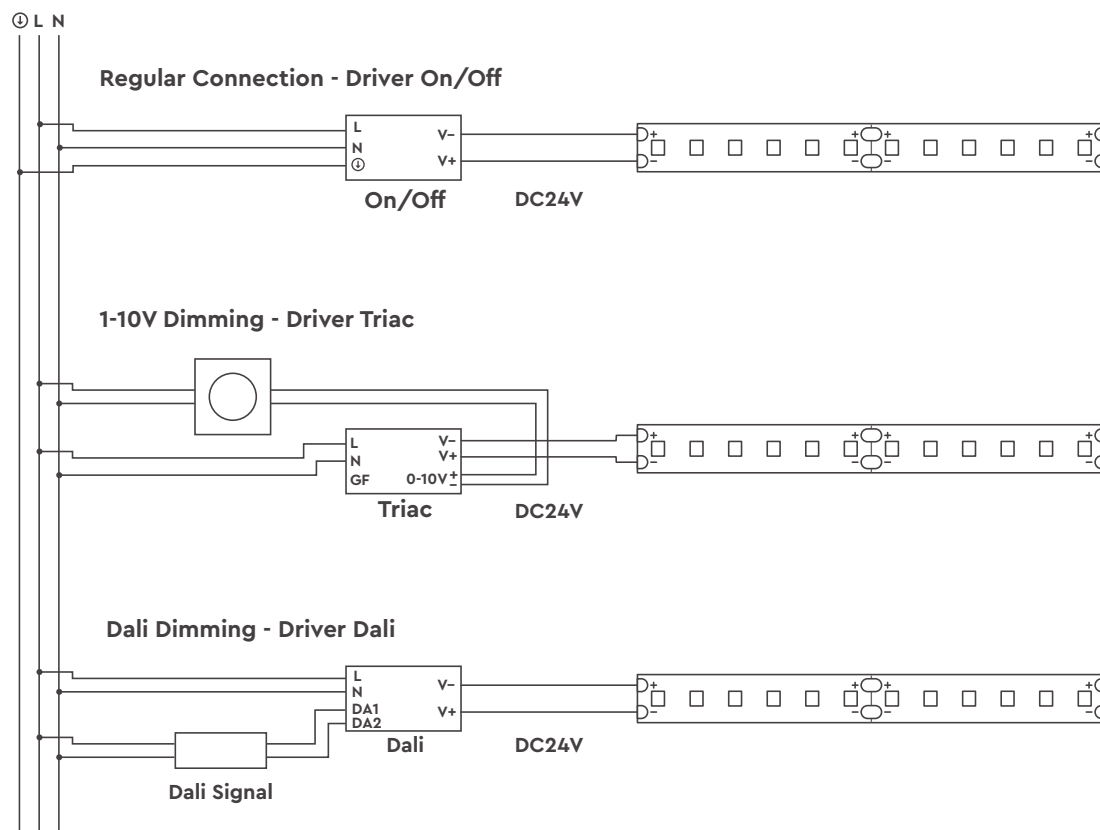

PHOTO	CODE	WATT	VOLT	IP	WARRANTY	INPUT VOLT	Hz	A	DIMENSIONS	ON/OFF	DALI	TRIAC
	77-50526-8.80	60W	24V	20	2 YEARS	176-264V	50/60Hz	2,5A	12,5x3,5x2,3cm	✓		
	77-50527-10.40	100W	24V	20	2 YEARS	176-264V	50/60Hz	4,16A	14x5x2,7cm	✓		
	77-50528-11.60	200W	24V	20	2 YEARS	176-264V	50/60Hz	8,3A	18x5x2,7cm	✓		
	77-50529-13.20	300W	24V	20	2 YEARS	176-264V	50/60Hz	12,5A	19x6x3cm	✓		

DRIVERS 24V - 5 YEARS WARRANTY

PHOTO	CODE	WATT	VOLT	IP	WARRANTY	INPUT VOLT	Hz	A	DIMENSIONS	ON/OFF	DALI	TRIAC
	77-50499-13	40W	24V	20	5 YEARS	110-240V	50/60Hz	1,6A	13x3,5x2cm	✓		
	77-50500-14	60W	24V	20	5 YEARS	110-240V	50/60Hz	2,5A	17x3,5x2cm	✓		
	77-50501-24	100W	24V	20	5 YEARS	110-240V	50/60Hz	4,2A	14,5x5x3,5cm	✓		
	77-50502-28	150W	24V	20	5 YEARS	110-240V	50/60Hz	6,25A	18x5x3cm	✓		
	77-50524-28.80	200W	24V	20	5 YEARS	110-240V	50/60Hz	8,33A	19x5x3cm	✓		
	77-50503-40	300W	24V	20	5 YEARS	110-240V	50/60Hz	12,5A	26x5x3cm	✓		
	77-50504-50	400W	24V	20	5 YEARS	110-240V	50/60Hz	16,6A	28x5x3cm	✓		

DRIVERS 24V - 5 YEARS WARRANTY DIMMABLE

PHOTO	CODE	WATT	VOLT	IP	WARRANTY	INPUT VOLT	Hz	A	DIMENSIONS	ON/OFF	DALI	TRIAC
	77-50525-41.60	60W	24V	20	5 YEARS	170-260V	50/60Hz	2,5A	13,5x5x3cm			✓
	77-50505-50	100W	24V	20	5 YEARS	110-240V	50/60Hz	4,16A	16,5x5x3cm			✓
	77-50506-88	300W	24V	20	5 YEARS	110-240V	50/60Hz	12,5A	27,5x5x3cm			✓
	77-50507-68	100W	24V	20	5 YEARS	110-240V	50/60Hz	4,2A	25,5x5x3cm		✓	
	77-50508-100	300W	24V	20	5 YEARS	110-240V	50/60Hz	12,6A	28,5x5x3cm		✓	

Wiring Diagrams