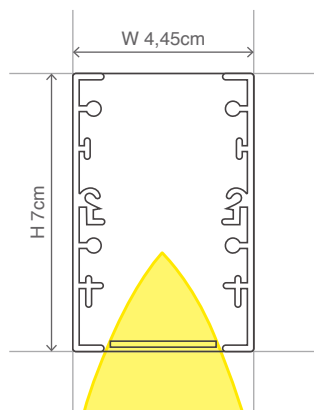

Main Features

● Black ● White ● Grey ● Special Ral

All the hanging and ceiling metal safety accessories are included.