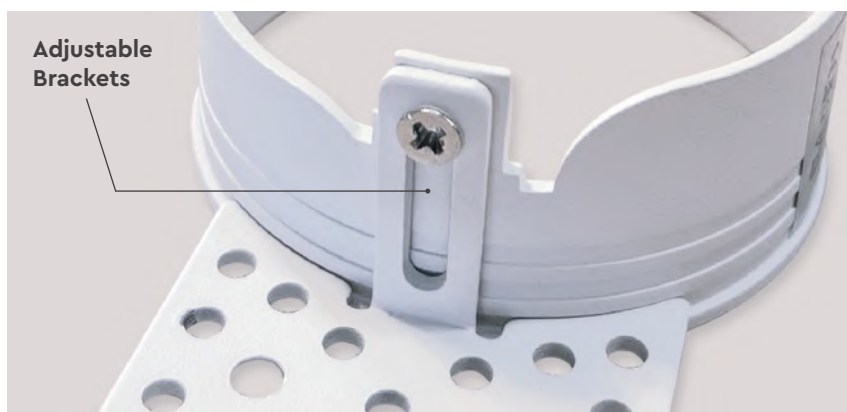

Inside Cups Cannon

Lighting Angle Can Be Adjusted 30°

Cannon Black
77-9246-5

Cannon White
77-9247-5

Build In

First Step
Choose inside Cup Cannon

Cannon

Second Step
Choose COB or GU10