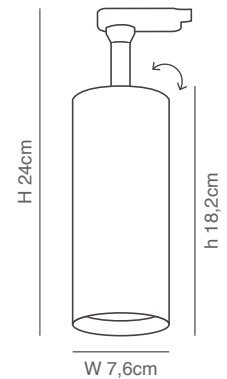

Gozo Led Track Light

Gozo Led Track Light
Black And White Aluminium Body

Photo	Code	Description	Dimensions	Watt	Volt	Lumen	CCT, Kelvin	CRI	IP	Beam Angle	Adjustable	URG	Driver	Led Chip	Phase	Dim
	77-9121-44	Spot Led Black Aluminium	7,6x18,2x24cm	30W	220-240V	2850 Lm	3000k-4000k-5000k	>90	20	36°	✓	<13	LIFUD	Bridgelux	3Phase	-
	77-9122-44	Spot Led White Aluminium	7,6x18,2x24cm	30W	220-240V	2850 Lm	3000k-4000k-5000k	>90	20	36°	✓	<13	LIFUD	Bridgelux	3Phase	-