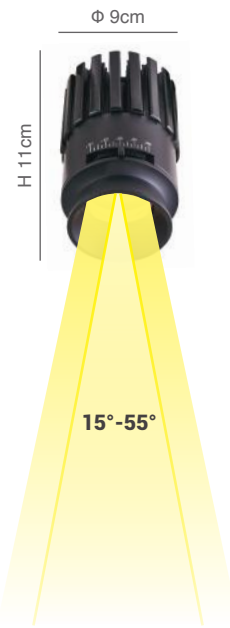

Choose the frame

Black

White

Complete

Lighting Angle Can Be Adjusted 30°

Adjustable Angle

GUSTO
COB Zoomable
Led 20W, Black

77-9262-28
3000k