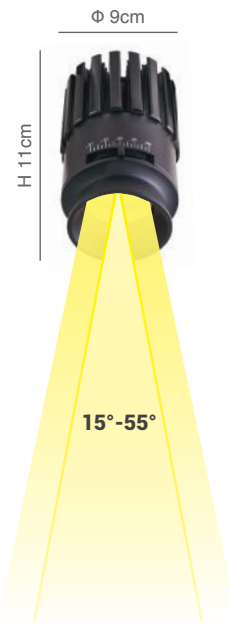

White

Complete

Lighting Angle Can Be Adjusted 30°

Adjustable Angle

Vertical

To the left

To the right

GUSTO
COB Zoomable
Led 20W, Black