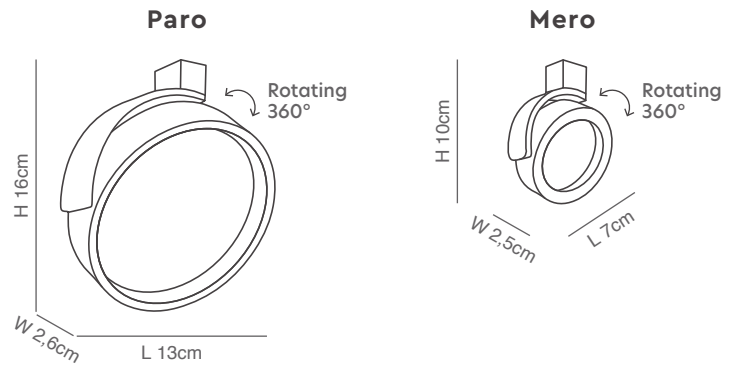

Track Lights

PAR111

PAR5.3

PAR111

Paro and Mero Track Light

Paro Track Light
Black and White Aluminium Body PAR111

Mero Track Light
Black Aluminium Body PAR5.3 GU10