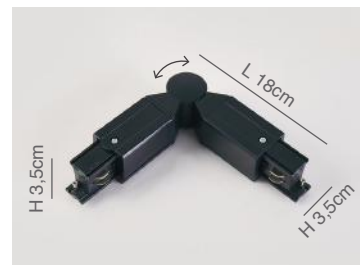

77-9115-15
Trio Adjustable Connector Black

77-9116-15
Trio Adjustable Connector White

Trio Hanging Accessories

Trio Hanging Accessories 3Phase
Black and White Aluminium Body

77-9102-2.50
Trio Brackets Black