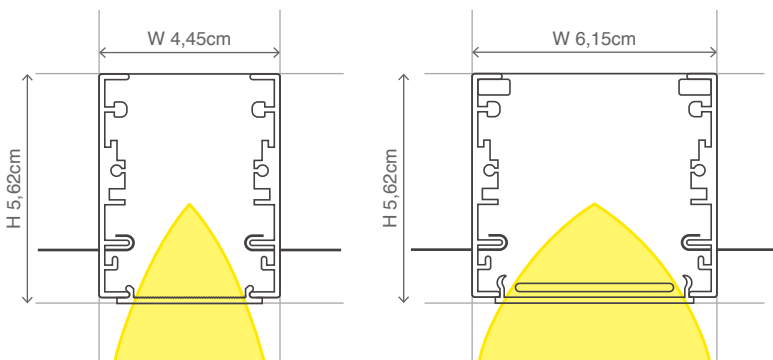

Main Features

● Black ● White ● Grey ● Special Ral

All the trimless metal safety accessories are included.

Trimless

Characteristics and Advantages

- Available from 59cm to 451cm
- Opal diffuser UGR<22 or Honeycomb UGR<15
- Beam Angle (Opal 120°, Honeycomb 30°)
- Three types of driver (ON-OFF, DALI, TRIAC with the ability TUYA)
- Coming in White, Black, Grey or optionally Special Ral
- Included 1,5m wire adjustable suspension. Request for 3m or 5m
- Low operating temperature due to excellent heat induction
- Excellent performance with low power consumption