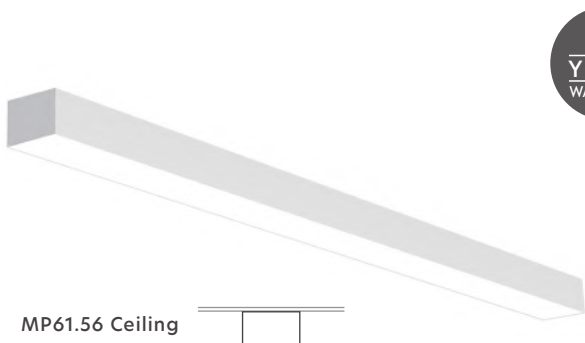

Profile - MP61.56

MP61.56 Ceiling