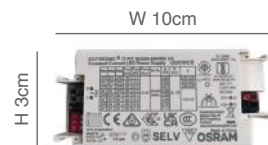

Osram Driver
77-50496-11.50
20Watt Non Dimmable
Un 220-240V
Uout max 42Vdc