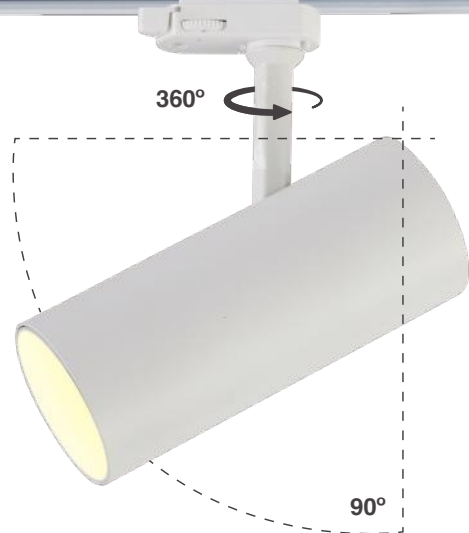

77-9232-12
22W 220-240V

77-9233-12
22W 220-240V

3 Phase

Gozo
77-9121-44

Gozo
77-9122-44

Gozo Led Track Light

Gozo Led Track Light
Black And White Aluminium Body

Photo	Code	Description	Dimensions	Watt	Volt	Lumen	CCT, Kelvin	CRI	IP	Beam Angle	Adjustable	URG	Driver	Led Chip	Phase	Dim
	77-9121-44	Spot Led Black Aluminium	7,6x18,2x24cm	30W	220-240V	2850 Lm	3000k-4000k-5000k	>90	20	36°	✓	<13	LIFUD	Bridgelux	3Phase	-
	77-9122-44	Spot Led White Aluminium	7,6x18,2x24cm	30W	220-240V	2850 Lm	3000k-4000k-5000k	>90	20	36°	✓	<13	LIFUD	Bridgelux	3Phase	-