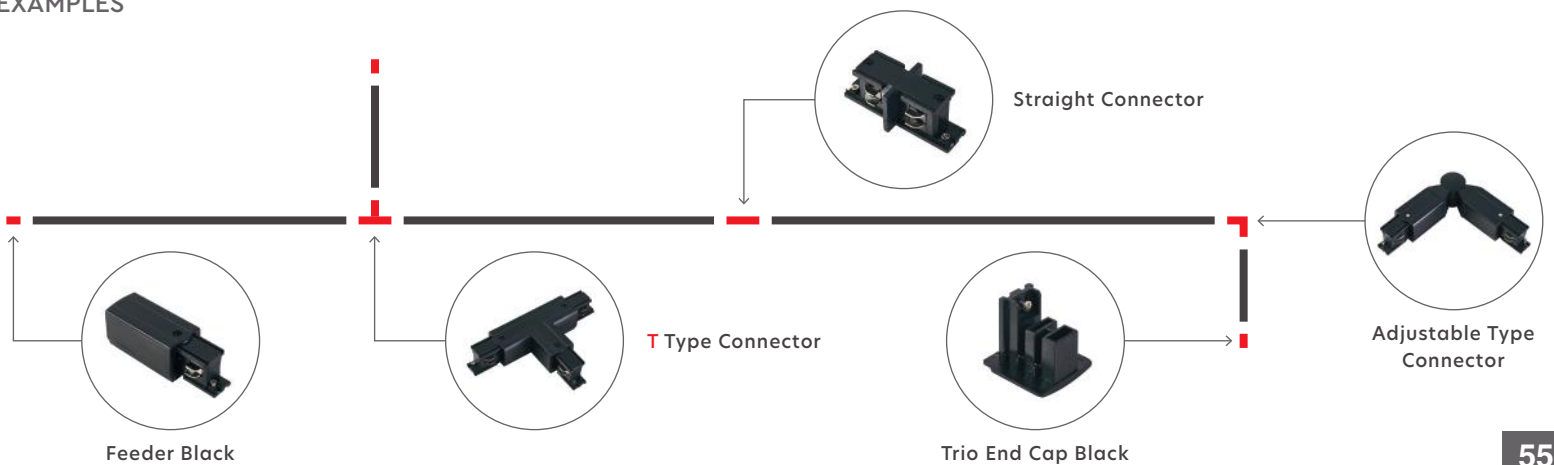

CREATE YOUR OWN SHAPE

EXAMPLES