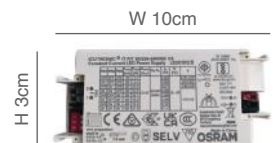

Vertical

To the left

To the right

GUSTO
COB Zoomable
Led 20W, Black

77-9262-28
3000k

77-9263-28
4000k

KGP Triac Driver
77-50497-15
20Watt Dimmable
Un 220-240V
Uout max 55Vdc

Osram Driver
77-50496-11.50
20Watt Non Dimmable
Un 220-240V
Uout max 42Vdc