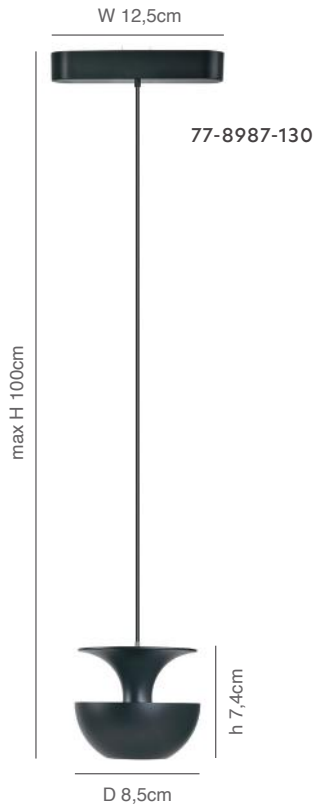

Surface Mounted Black Aluminium and PC
Magnetic Lighting System

77-8983-84

L 60cm

PHOTO	CODE	DESCRIPTION	WATT	VOLT	LUMEN	CCT	CRI	IP	BEAM ANGLE	DIM.	TUYA
	77-8983-84	Smart Led Linear Light Black Aluminium 60x3cm	12W	48V	960Lm	2700k-6000k	>90	20	120	✓	✓
	77-8987-130	Smart Led Pendant Light Black Aluminium 100x8,5x7,4cm	8W	48V	640Lm	2700k-6000k	>90	20	36	✓	✓
	77-8986-81	Smart Led Pendant Light Black Aluminium 100x6x4,65cm	6W	48V	480Lm	2700k-6000k	>90	20	110	✓	✓
	77-8984-68	Smart Led Spot Light Black Aluminium 18x12,5x14cm	12W	48V	960Lm	2700k-6000k	>90	20	36	✓	✓
	77-8982-56	Smart Led Spot Light Black Aluminium 13x3x6,5cm	8W	48V	640Lm	2700k-6000k	>90	20	36	✓	✓
	77-8985-70	Smart Led Spot Light Black Aluminium 18x12,5x14cm	12W	48V	960Lm	2700k-6000k	>90	20	36	✓	✓