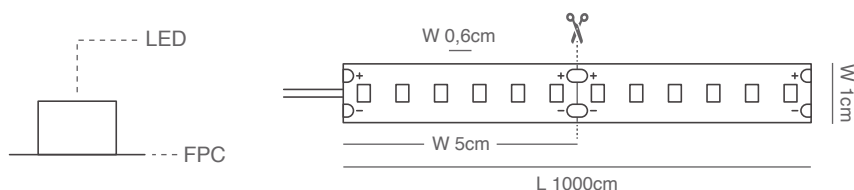

Dimensions/Cuts

PRICE PER METER