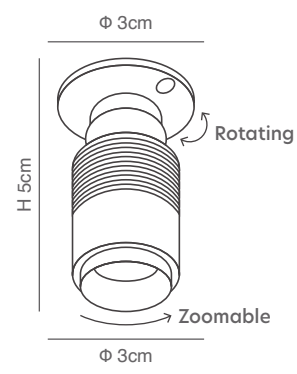

Ceiling

Zoomable Joint

Zoomable and Movable Joint Ceiling Spot Led
Black and White Aluminium Body

3000k 4000k LED 2W F IP20 220V 240V
CRI >90 5 YEARS WARRANTY CE Included Driver

Beam Angle

PHOTO	CODE	DESCRIPTION	DIMENTIONS	WATT	VOLT	LUMEN	CCT	CRI	IP	BEAM ANGLE
	77-9258-11	Zoomable Joint Ceiling Spot Black Aluminium Body	3x3x5cm	2W	220V 240V	140Lm	3000k	>90	20	15-35°
	77-9259-11	Zoomable Joint Ceiling Spot Black Aluminium Body	3x3x5cm	2W	220V 240V	140Lm	4000k	>90	20	15-35°
	77-9260-11	Zoomable Joint Ceiling Spot White Aluminium Body	3x3x5cm	2W	220V 240V	140Lm	3000k	>90	20	15-35°
	77-9261-11	Zoomable Joint Ceiling Spot White Aluminium Body	3x3x5cm	2W	220V 240V	140Lm	4000k	>90	20	15-35°

Available package of three of each item | The driver is included