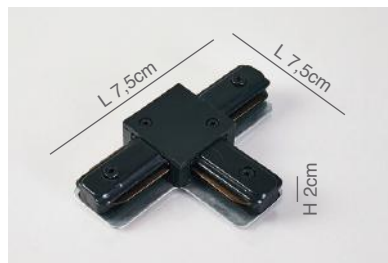

Uno Connectors 1Phase
Black Aluminium Body

77-9132-2
Uno Power Supply Cap

77-9133-0.3
Uno End Cap

77-9134-2
Uno Straight Connector

77-9135-2
Uno 90° Corner Connector

77-9136-2.50
Uno T Connector

77-9137-8
Uno Flexible Connector