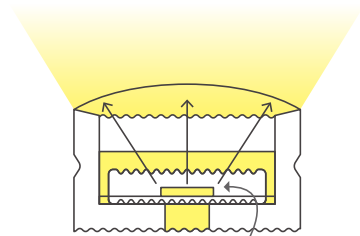

One Led Strip Inside

Accessories

Caps Set (2pcs)
77-50558-0.6

Clip
7-50559-0.50

Straight Clip
77-50541-2.40

Flexible Clip
77-50540-2.40