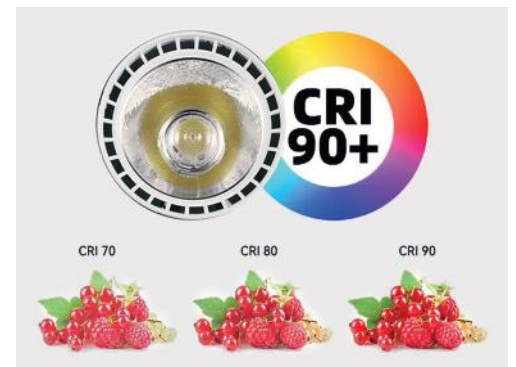

Gozo
77-9123-37

Gozo
77-9124-37

Gozo Led Track Light

Gozo Led Track Light
Black And White Aluminium Body

Photo	Code	Description	Dimensions	Watt	Volt	Lumen	CCT, Kelvin	CRI	IP	Beam Angle	Adjustable	URG	Driver	Led Chip	Phase	Dim
	77-9123-37	Spot Led Black Aluminium	6,6x15,7x22cm	18W	220-240V	1710 Lm	3000k-4000k-5000k	>90	20	24°	✓	<13	LIFUD	Bridgelux	3Phase	-
	77-9124-37	Spot Led White Aluminium	6,6x15,7x22cm	18W	220-240V	1710 Lm	3000k-4000k-5000k	>90	20	24°	✓	<13	LIFUD	Bridgelux	3Phase	-