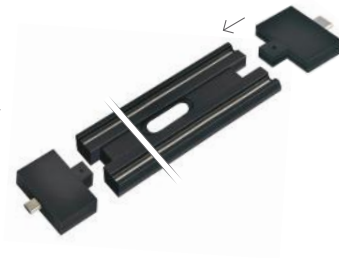

Magnetic Flex Track

Slim Surface Mounted Aluminum Black Rail
Male-Female Micro USB Connectors

Includes Micro USB Connectors

Connectors Micro USB

Magnetic Flex Driver

LED Surface Mountain Driver
100W AC220V to 48V
Includes Male-Female
Micro USB Connectors