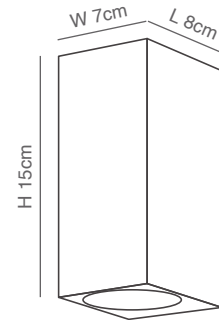

77-9270-12
Light Up-Down
LED GU10 2x5Watt