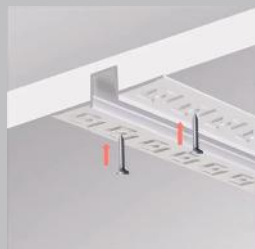

1. Place the aluminum groove into the already opened lamp groove

2. Tighten the screws to secure the aluminum groove

3. Cover the edge with anti crack mesh and apply putty flat

4. Apply wall paint

5. Attach and tighten the light strip and conduct a power on test