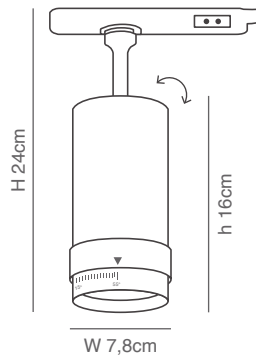

Zumo
77-9118-64

Zumo Led Track Light

Zumo Led Track Light Zoomable.
Black And White Aluminium Body

With The Ability To Select
Power Between 12,6w - 29,6w

Pout (w)	Iout (mA)	In (A)	λ	1	2	3	4
12.6	300	0.12	0.82C	-	-	ON	-
14.7	350	0.13	0.83C	-	-	ON	ON
16.8	400	0.14	0.85C	-	ON	-	-
18.9	450	0.15	0.87C	-	ON	-	ON
21	500	0.16	0.90C	-	ON	ON	-
23.1	550	0.17	0.92C	-	ON	ON	ON
25.2	600	0.18	0.95	ON	-	-	-
27.3	650	0.19		ON	-	-	ON
29.4	700	0.20		ON	-	ON	-