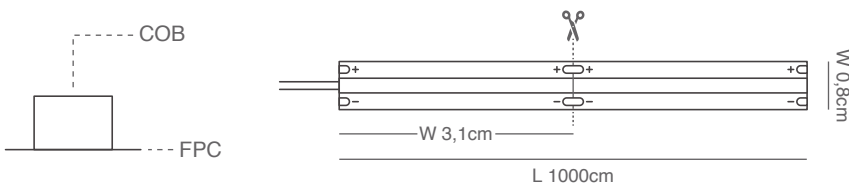

Dimensions/Cuts