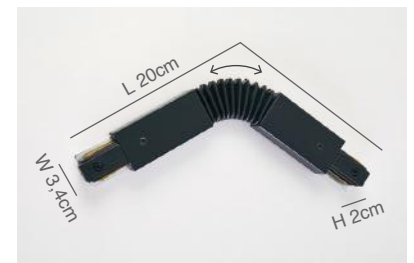

Uno Connectors 1Phase
Black Aluminium Body

77-9132-2
Uno Power Supply Cap

77-9133-0.3
Uno End Cap

77-9134-2
Uno Straight Connector

77-9135-2
Uno 90° Corner Connector

77-9136-2.50
Uno T Connector

77-9137-8
Uno Flexible Connector