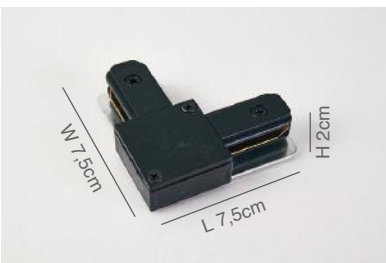

Uno Connectors 1Phase
Black Aluminium Body

77-9132-2
Uno Power Supply Cap

77-9133-0.3
Uno End Cap

77-9134-2
Uno Straight Connector

77-9135-2
Uno 90° Corner Connector

77-9136-2.50
Uno T Connector

77-9137-8
Uno Flexible Connector