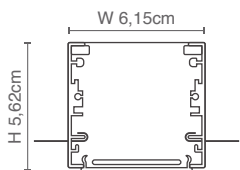

MP61.56 Trimless

MP61.56 TRIMLESS WHITE

STANDART WATT

Length (cm)	Code On/off	Description Code	Watt	Lumen	On/off	Triac	Dali
59	77-39891-76	MP61.56T-059-S-3-O-OF-WH	12,6	1880	76	82	106
87	77-39987-86	MP61.56T-087-S-3-O-OF-WH	18,9	2820	86	92	118
115	77-40083-98	MP61.56T-115-S-3-O-OF-WH	25,2	3760	98	110	124
143	77-40179-116	MP61.56T-143-S-3-O-OF-WH	31,5	4700	116	128	152
171	77-40275-132	MP61.56T-171-S-3-O-OF-WH	37,8	5640	132	138	160
199	77-40371-142	MP61.56T-199-S-3-O-OF-WH	44,1	6580	142	160	174
227	77-40467-156	MP61.56T-227-S-3-O-OF-WH	50,4	7520	156	174	186
255	77-40563-172	MP61.56T-255-S-3-O-OF-WH	56,7	8460	172	190	210
283	77-40659-182	MP61.56T-283-S-3-O-OF-WH	63	9400	182	200	220
311	77-40755-196	MP61.56T-311-S-3-O-OF-WH	69,3	10340	196	220	236
339	77-40851-212	MP61.56T-339-S-3-O-OF-WH	75,6	11280	212	236	266
367	77-40947-222	MP61.56T-367-S-3-O-OF-WH	81,9	12220	222	246	278
395	77-41043-242	MP61.56T-395-S-3-O-OF-WH	88,2	13160	242	272	298
423	77-41139-248	MP61.56T-423-S-3-O-OF-WH	94,5	14100	248	278	314
451	77-41239-264	MP61.56T-451-S-3-O-OF-WH	100,8	15040	264	294	324

HIGH WATT

Length (cm)	Code On/off	Description Code	Watt	Lumen	On/off	Triac	Dali
59	77-39895-80	MP61.56T-059-H-3-O-OF-WH	21,6	3100	80	86	106
87	77-39991-94	MP61.56T-087-H-3-O-OF-WH	32,4	4650	94	106	118
115	77-40087-114	MP61.56T-115-H-3-O-OF-WH	43,2	6200	114	126	130
143	77-40183-128	MP61.56T-143-H-3-O-OF-WH	54	7750	128	146	148
171	77-40279-148	MP61.56T-171-H-3-O-OF-WH	64,8	9300	148	166	174
199	77-40375-160	MP61.56T-199-H-3-O-OF-WH	75,6	10850	160	184	184
227	77-40471-170	MP61.56T-227-H-3-O-OF-WH	86,4	12400	170	194	194
255	77-40567-188	MP61.56T-255-H-3-O-OF-WH	97,2	13950	188	218	240
283	77-40663-198	MP61.56T-283-H-3-O-OF-WH	108	15500	198	228	258
311	77-40759-214	MP61.56T-311-H-3-O-OF-WH	118,8	17050	214	250	276
339	77-40855-226	MP61.56T-339-H-3-O-OF-WH	129,6	18600	226	262	292
367	77-40951-260	MP61.56T-367-H-3-O-OF-WH	140,4	20150	260	302	306
395	77-41047-282	MP61.56T-395-H-3-O-OF-WH	151,2	21700	282	330	324
423	77-41143-292	MP61.56T-423-H-3-O-OF-WH	162	23250	292	340	338
451	77-41239-302	MP61.56T-451-H-3-O-OF-WH	172,8	24800	302	356	348

Ability to select Kelvin, changing the **3** (3000K) to **4** (4000K), if you wish your lighting to be 4000k than 3000k.
Ability to select between Opal or Honeycomb, changing the **O** (OPAL) to **MP** (HONEYCOMB), according to your desire.
Ability to select Driver Triac or Dali, changing the **OF** (ON/OFF) to **T** (TRIAC) or **D** (DALI), according to your desire of Driver.
Ability to select Color, changing the **BL** (BLACK) to **WH** (WHITE), **GR** (GREY) or **SR** (SPECIAL RAL), according to your desire.

Price Catalogue Explanation

For Honeycomb from length 059-115 extra 6€ to the price catalogue, from 143-227 extra 12€, from 255-339 extra 18€ and from 367-451 extra 24€. For Drivers the prices are on the list. For Special Ral extra 10% to the price catalogue.