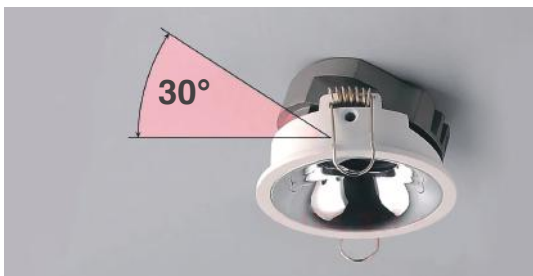

White

Complete

Lighting Angle Can Be Adjusted 30°

Adjustable Angle

Vertical

To the left

To the right

GUSTO
COB Zoomable
Led 20W, Black