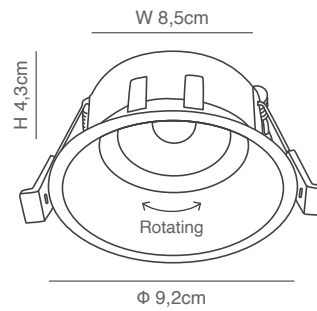

Cargo

Downlight Recessed Spot
Black and White Aluminium Body.

Cargo
Light Down
Led GU10 1x5Watt