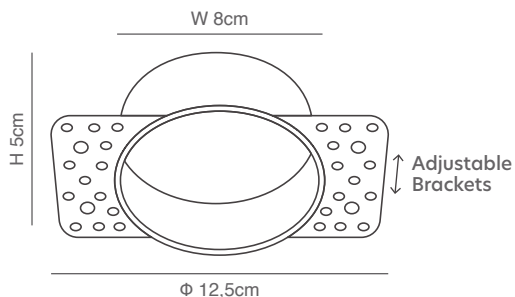

Trixi

Downlight Trimless Spot
Black and White Aluminium Body.

Trixi
Light Down
Led Gu10 1x5Watt
or COB 20Watt
3000k or 4000k

- Black
  77-9248-5
- White
  77-9249-5