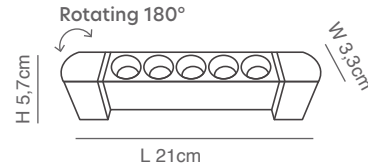

1 Phase

<<< Movable >>>

<<< Movable >>>

Pelota
77-9187-6

Dereto
77-9189-10

Pelota and Dereto Track Light

Pelota Led Track Light for 1Phase
Black Aluminium Body

Dereto Led Track Light for 1Phase
Black Aluminium Body