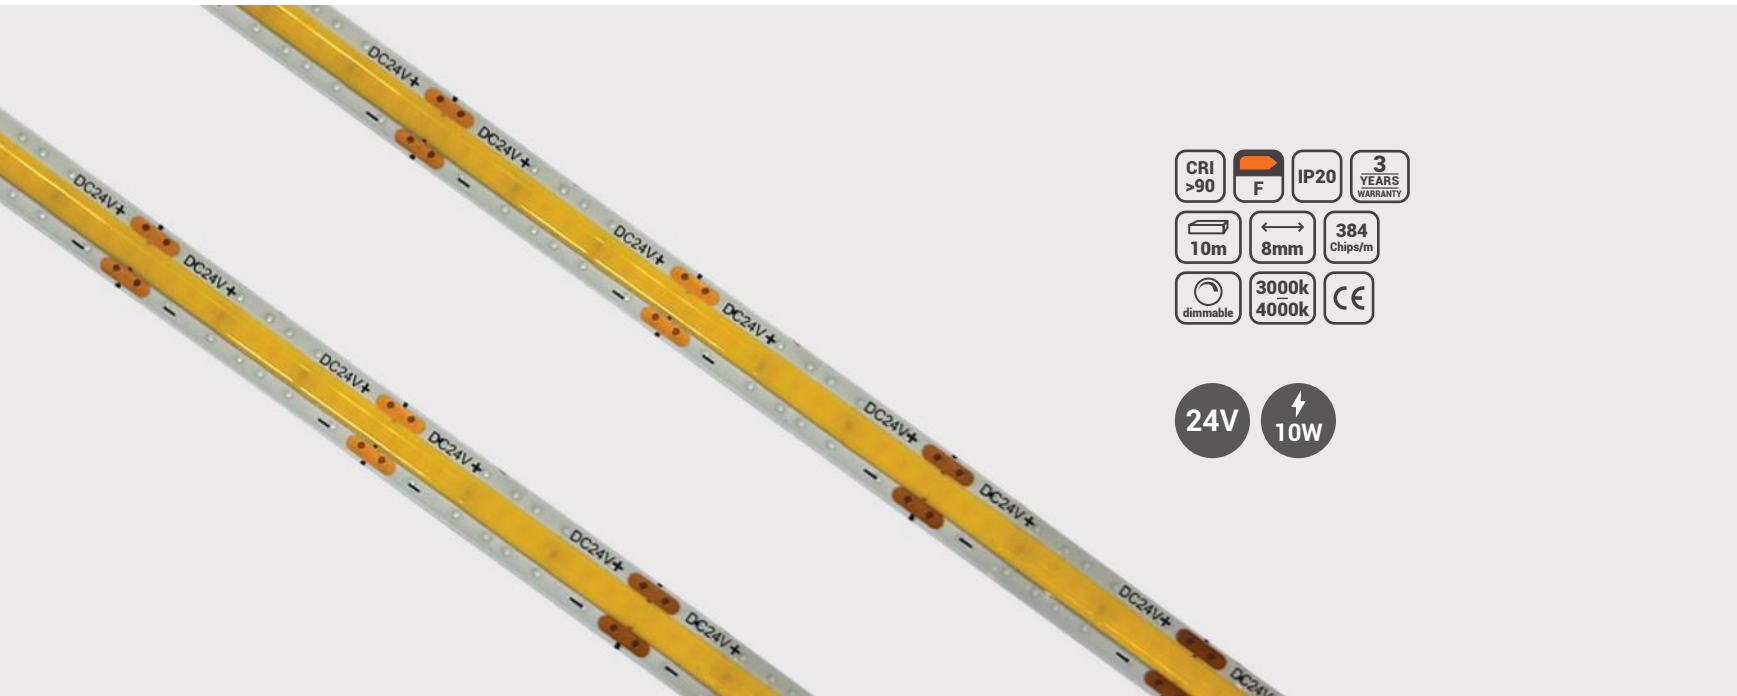

For Dimming Use The Below

Dimensions/Cuts

Power Connect For Led Strips
77-50672-0.15

Straight Connector For Led Strips
77-50673-0.15

PRICE PER METER

LED STRIPS COB

CODE	CCT	WATT	LUMEN/m	LUMEN/w
77-50515-4.40	3000k	10W/m	980Lm/m	95Lm/w
77-50516-4.40	4000k	10W/m	980Lm/m	95Lm/w