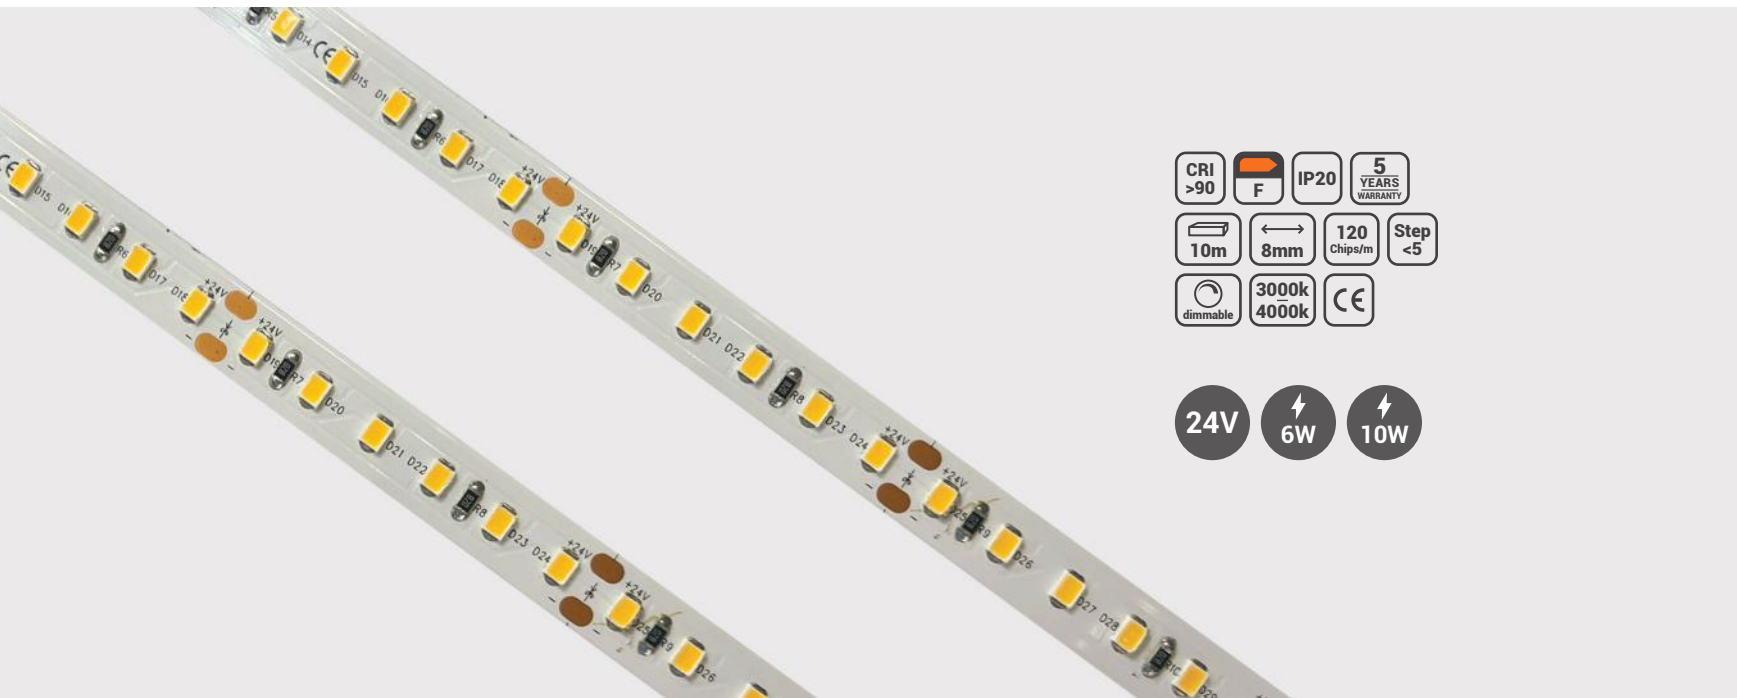

Easy Installation Bulb

Strips - Profiles

Silicone Tubes

LED STRIPS

CODE	CCT	WATT	LUMEN/m	LUMEN/w
77-50509-5.20	3000k	6W/m	650Lm/m	106Lm/w
77-50510-5.20	4000k	6W/m	650Lm/m	106Lm/w
77-50511-5.20	3000k	10W/m	1040Lm/m	102Lm/w
77-50512-5.20	4000k	10W/m	1040Lm/m	102Lm/w