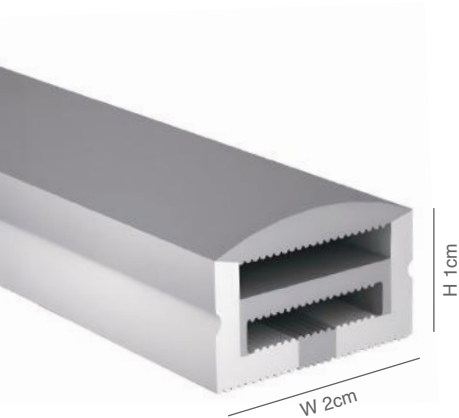

20X10MM

77-50539-2.80

H 1cm

W 2cm