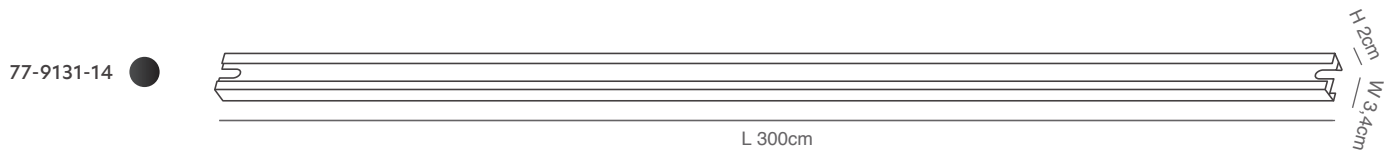

77-9103-2.50
Trio Brackets White

77-9104-1
Trio Wire Suspension

CREATE YOUR OWN SHAPE

EXAMPLES

1 Phase - 2 Wires Tracks

Uno Tracks

Uno Track Rails 1Phase
Black Aluminium Body

Uno Connectors