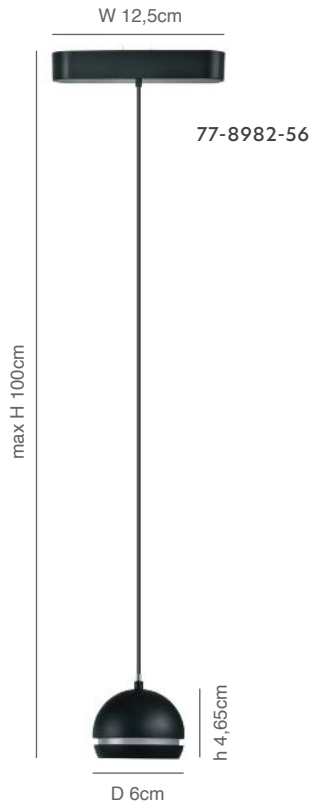

77-8975-36 L 30cm

77-8976-46 L 60cm

77-8977-65 L 115cm

Magnetic Flex Lightings

Surface Mounted Black Aluminum and PC Magnetic Lighting System

PHOTO	CODE	DESCRIPTION	WATT	VOLT	LUMEN	CCT	CRI	IP	BEAM ANGLE	DIM.	TUYA
	77-8975-36	Led Linear Light Black Aluminium 30x3cm	6W	48V	480Lm	3000k	>90	20	120	-	-
	77-8976-46	Led Linear Light Black Aluminium 60x3cm	8W	48V	960Lm	3000k	>90	20	120	-	-
	77-8977-65	Led Linear Light Black Aluminium 115x3cm	12W	48V	1600Lm	3000k	>90	20	120	-	-
	77-8981-96	Led Pendant Light Black Aluminium 100x8,5x7,4cm	8W	48V	640Lm	3000k	>90	20	36	-	-
	77-8982-56	Led Pendant Light Black Aluminium 100x6x4,65cm	6W	48V	480Lm	3000k	>90	20	110	-	-
	77-8980-48	Led Spot Lightblack Aluminium 18x12,5x14cm	12W	48V	960Lm	3000k	>90	20	36	-	-
	77-8978-34	Led Spot Lightblack Aluminium 13x3x6,5cm	8W	48V	640Lm	3000k	>90	20	36	-	-
	77-8979-39	Led Spot Light Black Aluminium 18x12,5x14cm	12W	48V	960Lm	3000k	>90	20	36	-	-