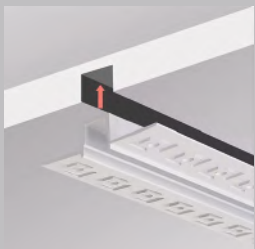

1. Place the aluminum groove into the already opened lamp groove

2. Tighten the screws to secure the aluminum groove

3. Cover the edge with anti crack mesh and apply putty flat

4. Apply wall paint

5. Attach and tighten the light strip and conduct a power on test