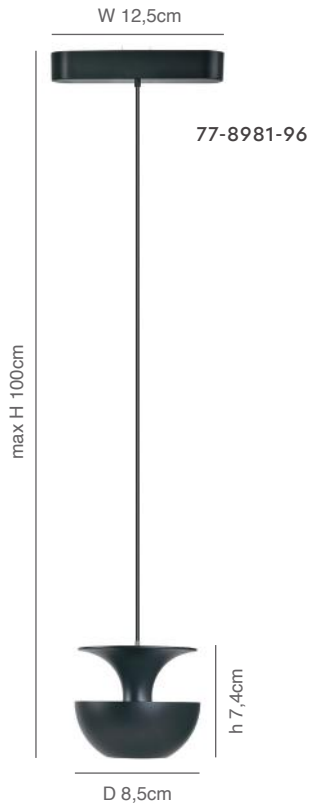

77-8975-36 L 30cm

77-8976-46 L 60cm

77-8977-65 L 115cm

Magnetic Flex Lightings

Surface Mounted Black Aluminum and PC Magnetic Lighting System

PHOTO	CODE	DESCRIPTION	WATT	VOLT	LUMEN	CCT	CRI	IP	BEAM ANGLE	DIM.	TUYA
	77-8975-36	Led Linear Light Black Aluminium 30x3cm	6W	48V	480Lm	3000k	>90	20	120	-	-
	77-8976-46	Led Linear Light Black Aluminium 60x3cm	8W	48V	960Lm	3000k	>90	20	120	-	-
	77-8977-65	Led Linear Light Black Aluminium 115x3cm	12W	48V	1600Lm	3000k	>90	20	120	-	-
	77-8981-96	Led Pendant Light Black Aluminium 100x8,5x7,4cm	8W	48V	640Lm	3000k	>90	20	36	-	-
	77-8982-56	Led Pendant Light Black Aluminium 100x6x4,65cm	6W	48V	480Lm	3000k	>90	20	110	-	-
	77-8980-48	Led Spot Lightblack Aluminium 18x12,5x14cm	12W	48V	960Lm	3000k	>90	20	36	-	-
	77-8978-34	Led Spot Lightblack Aluminium 13x3x6,5cm	8W	48V	640Lm	3000k	>90	20	36	-	-
	77-8979-39	Led Spot Light Black Aluminium 18x12,5x14cm	12W	48V	960Lm	3000k	>90	20	36	-	-