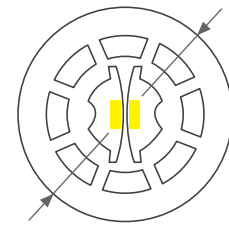

Two Led Strips
Placed Opposite
Each Other