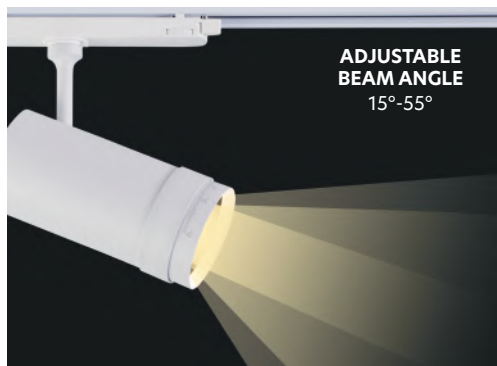

Zumo
77-9118-64

Zumo Led Track Light

Zumo Led Track Light Zoomable.
Black And White Aluminium Body

With The Ability To Select
Power Between 12,6w - 29,6w

Pout (w)	Iout (mA)	In (A)	λ	1	2	3	4
12.6	300	0.12	0.82C	-	-	ON	-
14.7	350	0.13	0.83C	-	-	ON	ON
16.8	400	0.14	0.85C	-	ON	-	-
18.9	450	0.15	0.87C	-	ON	-	ON
21	500	0.16	0.90C	-	ON	ON	-
23.1	550	0.17	0.92C	-	ON	ON	ON
25.2	600	0.18	0.95	ON	-	-	-
27.3	650	0.19		ON	-	-	ON
29.4	700	0.20		ON	-	ON	-