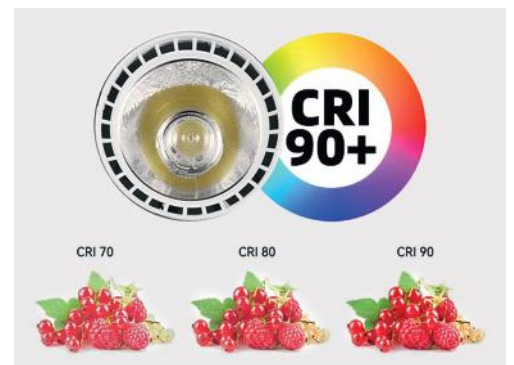

77-9232-12
22W 220-240V

77-9233-12
22W 220-240V

3 Phase

Gozo
77-9121-44

Gozo
77-9122-44

Gozo Led Track Light

Gozo Led Track Light
Black And White Aluminium Body

Photo	Code	Description	Dimensions	Watt	Volt	Lumen	CCT, Kelvin	CRI	IP	Beam Angle	Adjustable	URG	Driver	Led Chip	Phase	Dim
	77-9121-44	Spot Led Black Aluminium	7,6x18,2x24cm	30W	220-240V	2850 Lm	3000k-4000k-5000k	>90	20	36°	✓	<13	LIFUD	Bridgelux	3Phase	-
	77-9122-44	Spot Led White Aluminium	7,6x18,2x24cm	30W	220-240V	2850 Lm	3000k-4000k-5000k	>90	20	36°	✓	<13	LIFUD	Bridgelux	3Phase	-