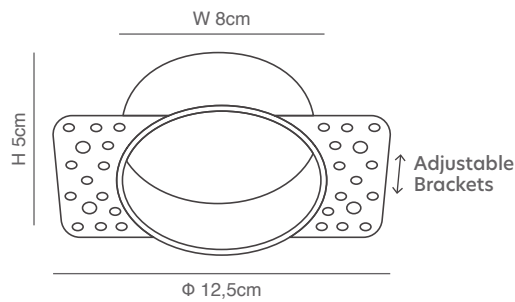

Customize Products

Create your own spotlight by combining the trixi with any inside cup depo.

5
YEARS
WARRANTY

IP20

Trixi

Downlight Trimless Spot
Black and White Aluminium Body.

Trixi
Light Down
Led Gu10 1x5Watt
or COB 20Watt
3000k or 4000k

- Black
  77-9248-5
- White
  77-9249-5