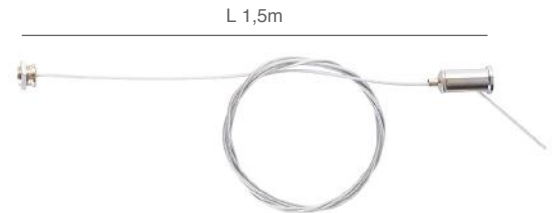

77-9104-1
Trio Wire Suspension