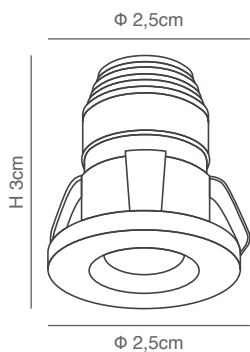

Recessed-Ceiling

Mini Renno

Mini Renno Recessed or Ceiling Spot Led
Black and White Aluminium Body

Movable Mavi

Movable Mavi Recessed or Ceiling
Spot Led Black and White Aluminium Body

PHOTO	CODE	DESCRIPTION	DIMENSIONS	WATT	VOLT	LUMEN	CCT	CRI	IP	BEAM ANGLE	CUT OUT
	77-9250-9.50	Mini Renno Recessed or Ceiling Spot Black Aluminium Body	2,5x2,5x3cm	2W	220V 240V	140Lm	3000k	>90	20	35°	1,5cm
	77-9251-9.50	Mini Renno Recessed or Ceiling Spot Black Aluminium Body	2,5x2,5x3cm	2W	220V 240V	140Lm	4000k	>90	20	35°	1,5cm
	77-9252-9.50	Mini Renno Recessed or Ceiling Spot White Aluminium Body	2,5x2,5x3cm	2W	220V 240V	140Lm	3000k	>90	20	35°	1,5cm
	77-9253-9.50	Mini Renno Recessed or Ceiling Spot White Aluminium Body	2,5x2,5x3cm	2W	220V 240V	140Lm	4000k	>90	20	35°	1,5cm
	77-9254-12	Movable Mavi Recessed or Ceiling Spot Black Aluminium Body	3,5x3,5x4,3cm	2W	220V 240V	140Lm	3000k	>90	20	35°	2,5cm
	77-9255-12	Movable Mavi Recessed or Ceiling Spot Black Aluminium Body	3,5x3,5x4,3cm	2W	220V 240V	140Lm	4000k	>90	20	35°	2,5cm
	77-9254-12	Movable Mavi Recessed or Ceiling Spot White Aluminium Body	3,5x3,5x4,3cm	2W	220V 240V	140Lm	3000k	>90	20	35°	2,5cm
	77-9255-12	Movable Mavi Recessed or Ceiling Spot White Aluminium Body	3,5x3,5x4,3cm	2W	220V 240V	140Lm	4000k	>90	20	35°	2,5cm