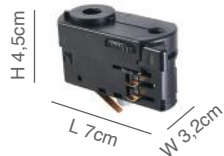

Paro Track Light
Black and White Aluminium Body PAR111

Mero Track Light
Black Aluminium Body PAR5.3 GU10

Accessories for Paro and Mero

ADAPTOR 1PHASE BLACK

77-9138-1.50 ●

ADAPTOR 3PHASE

77-9109-6 ● 77-9110-6 ●