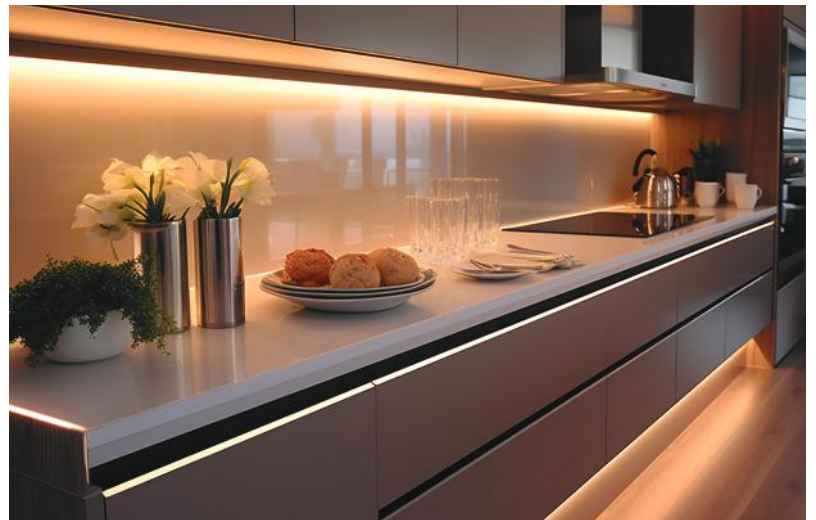

For Dimming Use The Below