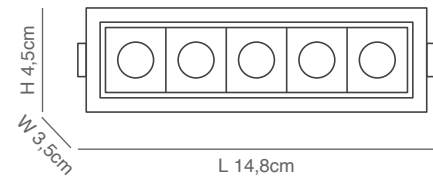

Available package of three of each item | The driver is included

Recessed Spot

Beem
77-50567-25

Beem

Downlight Recessed Spot LED
Black Aluminium Body

Anti-dazzle design

65° shading Angle, anti-glare index UGR-10