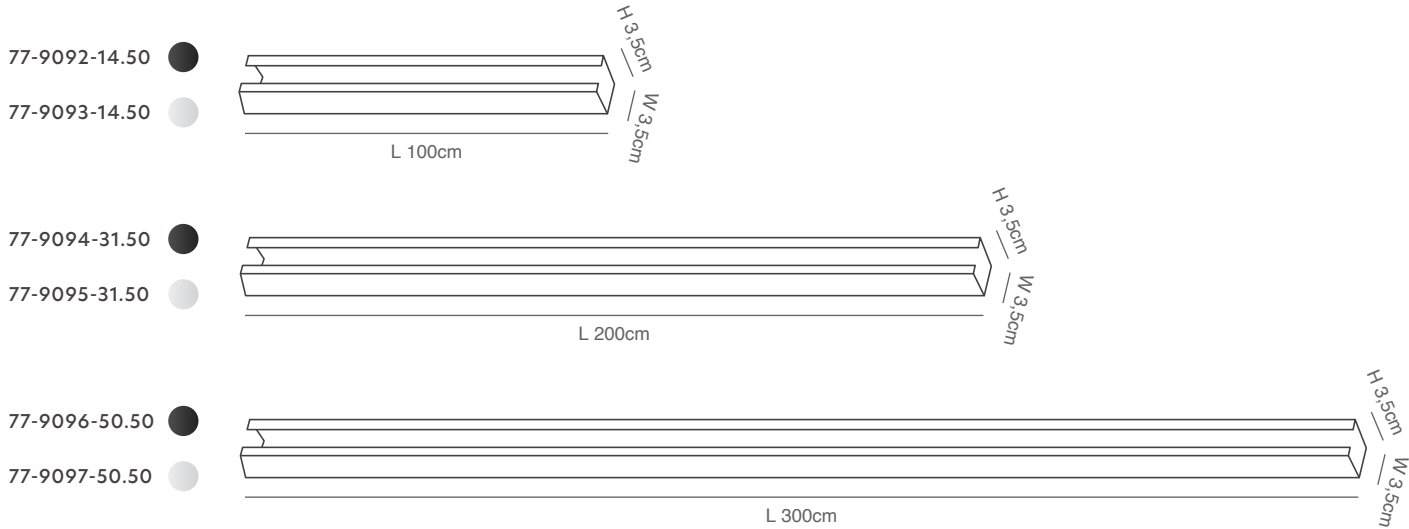

3 Phase - 4 Wires Tracks

Trio Tracks

Trio Track Rails 3Phase
Black and White Aluminium Body

Trio Connectors

Trio Connectors 3Phase
Black and White Aluminium Body