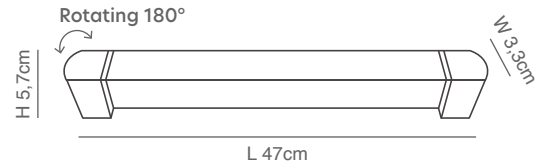

1 Phase

<<< Movable >>>

<<< Movable >>>

Pelota
77-9187-6

Dereto
77-9189-10

Pelota and Dereto Track Light

Pelota Led Track Light for 1Phase
Black Aluminium Body

Dereto Led Track Light for 1Phase
Black Aluminium Body