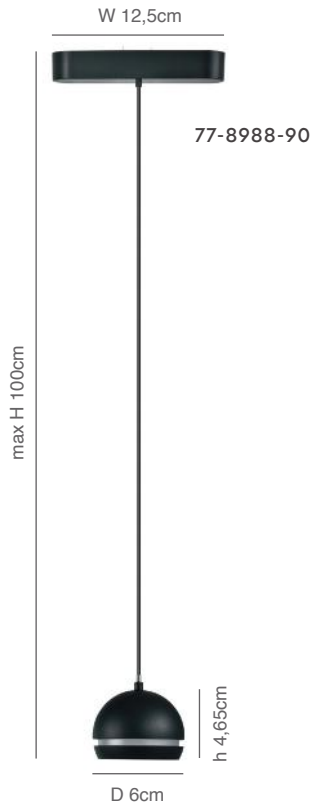

Surface Mounted Black Aluminium and PC
Magnetic Lighting System

77-8983-84

L 60cm

PHOTO	CODE	DESCRIPTION	WATT	VOLT	LUMEN	CCT	CRI	IP	BEAM ANGLE	DIM.	TUYA
	77-8983-84	Smart Led Linear Light Black Aluminium 60x3cm	12W	48V	960Lm	2700k-6000k	>90	20	120	✓	✓
	77-8987-130	Smart Led Pendant Light Black Aluminium 100x8,5x7,4cm	8W	48V	640Lm	2700k-6000k	>90	20	36	✓	✓
	77-8986-81	Smart Led Pendant Light Black Aluminium 100x6x4,65cm	6W	48V	480Lm	2700k-6000k	>90	20	110	✓	✓
	77-8984-68	Smart Led Spot Light Black Aluminium 18x12,5x14cm	12W	48V	960Lm	2700k-6000k	>90	20	36	✓	✓
	77-8982-56	Smart Led Spot Light Black Aluminium 13x3x6,5cm	8W	48V	640Lm	2700k-6000k	>90	20	36	✓	✓
	77-8985-70	Smart Led Spot Light Black Aluminium 18x12,5x14cm	12W	48V	960Lm	2700k-6000k	>90	20	36	✓	✓