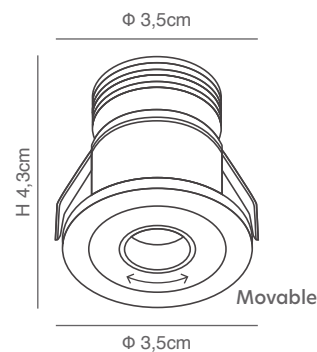

Recessed-Ceiling

Mini Renno

Mini Renno Recessed or Ceiling Spot Led
Black and White Aluminium Body

Movable Mavi

Movable Mavi Recessed or Ceiling
Spot Led Black and White Aluminium Body

PHOTO	CODE	DESCRIPTION	DIMENSIONS	WATT	VOLT	LUMEN	CCT	CRI	IP	BEAM ANGLE	CUT OUT
	77-9250-9.50	Mini Renno Recessed or Ceiling Spot Black Aluminium Body	2,5x2,5x3cm	2W	220V 240V	140Lm	3000k	>90	20	35°	1,5cm
	77-9251-9.50	Mini Renno Recessed or Ceiling Spot Black Aluminium Body	2,5x2,5x3cm	2W	220V 240V	140Lm	4000k	>90	20	35°	1,5cm
	77-9252-9.50	Mini Renno Recessed or Ceiling Spot White Aluminium Body	2,5x2,5x3cm	2W	220V 240V	140Lm	3000k	>90	20	35°	1,5cm
	77-9253-9.50	Mini Renno Recessed or Ceiling Spot White Aluminium Body	2,5x2,5x3cm	2W	220V 240V	140Lm	4000k	>90	20	35°	1,5cm
	77-9254-12	Movable Mavi Recessed or Ceiling Spot Black Aluminium Body	3,5x3,5x4,3cm	2W	220V 240V	140Lm	3000k	>90	20	35°	2,5cm
	77-9255-12	Movable Mavi Recessed or Ceiling Spot Black Aluminium Body	3,5x3,5x4,3cm	2W	220V 240V	140Lm	4000k	>90	20	35°	2,5cm
	77-9254-12	Movable Mavi Recessed or Ceiling Spot White Aluminium Body	3,5x3,5x4,3cm	2W	220V 240V	140Lm	3000k	>90	20	35°	2,5cm
	77-9255-12	Movable Mavi Recessed or Ceiling Spot White Aluminium Body	3,5x3,5x4,3cm	2W	220V 240V	140Lm	4000k	>90	20	35°	2,5cm