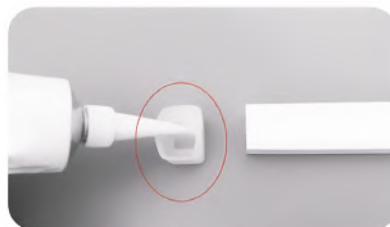

Instructions

Step 4: Plug the neon tube end cap into the silicone and install it on the neon tube.

Note:

1. Glue to the right amount to ensure that the inner wall of the plug with the cover. The outer wall of the tube is fully bonded, if there is silica gel overflow, Wipe it off.

2. After the plug is installed, let it sit for hours. On top, or use a hot air blower to speed up the drying until the silicon. The neon tube can only be used after the glue is completely dried.