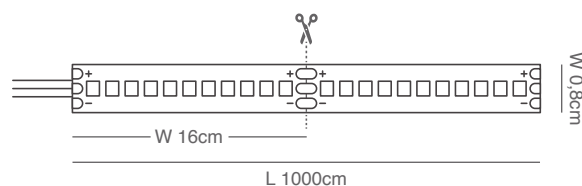

Use It With The Switch

Switch With Battery
77-50571-6

Dimensions/Cuts

Straight Connector
For Led Strips
77-50673-0.15

PRICE PER METER

DRIVERS 24V - 2 YEARS WARRANTY

PHOTO	CODE	WATT	VOLT	IP	WARRANTY	INPUT VOLT	Hz	A	DIMENSIONS	ON/OFF	DALI	TRIAC
	77-50526-8.80	60W	24V	20	2 YEARS	176-264V	50/60Hz	2,5A	12,5x3,5x2,3cm	✓		
	77-50527-10.40	100W	24V	20	2 YEARS	176-264V	50/60Hz	4,16A	14x5x2,7cm	✓		
	77-50528-11.60	200W	24V	20	2 YEARS	176-264V	50/60Hz	8,3A	18x5x2,7cm	✓		
	77-50529-13.20	300W	24V	20	2 YEARS	176-264V	50/60Hz	12,5A	19x6x3cm	✓		