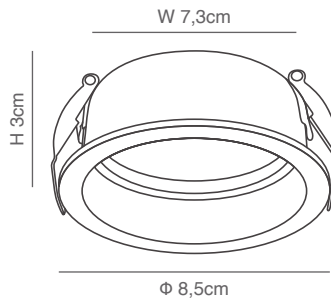

Downlight Recessed Spot
Black and White Aluminium Body.

Cielo
Light Down
Led Gu10 1x5Watt
or COB 20Watt
3000k or 4000k

- Black
77-9239-4
- White
77-9240-4

Inside Cups Depo

Lighting Angle Can Be Adjusted 30°