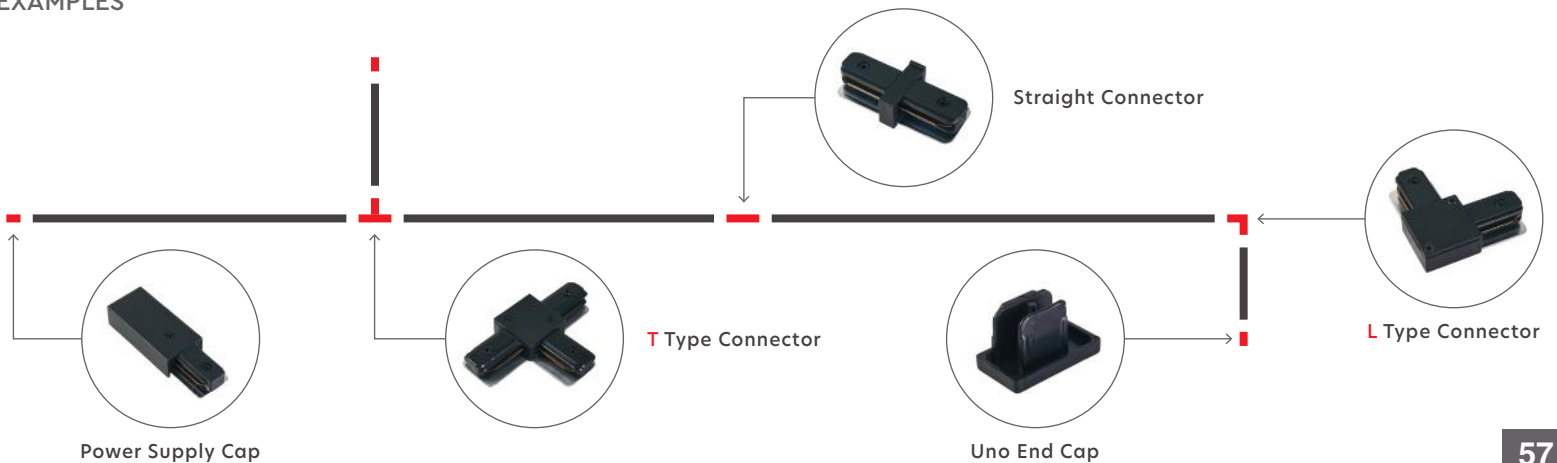

CREATE YOUR OWN SHAPE

EXAMPLES