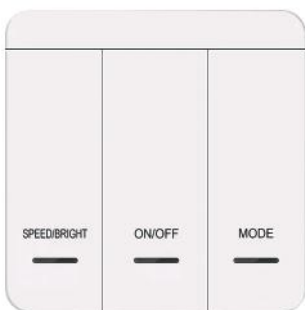

Use It With The Switch

Switch With Battery
77-50571-6

Dimensions/Cuts

Straight Connector
For Led Strips
77-50673-0.15

PRICE PER METER

DRIVERS 24V - 2 YEARS WARRANTY

PHOTO	CODE	WATT	VOLT	IP	WARRANTY	INPUT VOLT	Hz	A	DIMENSIONS	ON/OFF	DALI	TRIAC
	77-50526-8.80	60W	24V	20	2 YEARS	176-264V	50/60Hz	2,5A	12,5x3,5x2,3cm	✓		
	77-50527-10.40	100W	24V	20	2 YEARS	176-264V	50/60Hz	4,16A	14x5x2,7cm	✓		
	77-50528-11.60	200W	24V	20	2 YEARS	176-264V	50/60Hz	8,3A	18x5x2,7cm	✓		
	77-50529-13.20	300W	24V	20	2 YEARS	176-264V	50/60Hz	12,5A	19x6x3cm	✓		