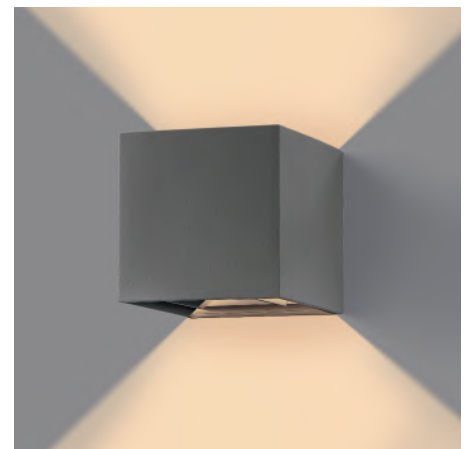

Cubo
77-9271-25

Cubo

Led Wall lamp
Dark Grey Aluminium Body

77-9271-25
Light Up-Down
LED 2x5Watt

Adjustable Beam Angle

Cuadro
77-9269-9

5
YEARS
WARRANTY

IP65