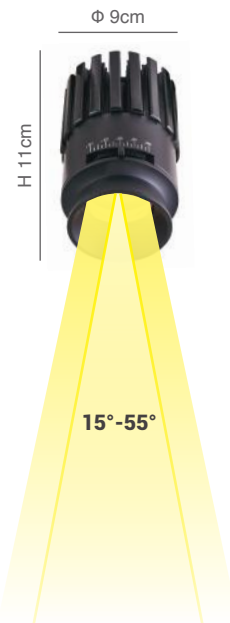

GUSTO
COB Zoomable
Led 20W, Black

77-9262-28
3000k

77-9263-28
4000k

KGP Triac Driver
77-50497-15
20Watt Dimmable
Un 220-240V
Uout max 55Vdc

Osram Driver
77-50496-11.50
20Watt Non Dimmable
Un 220-240V
Uout max 42Vdc