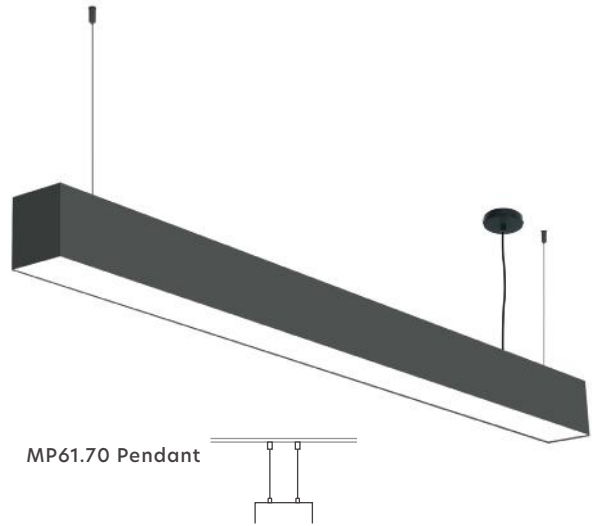

MP61.70 Pendant

MP61.70 Pendant or Ceiling

Is a led profile luminaire, body of aluminum, painted with electrostatic paint with a matte finish. Designed for ceiling or pendant mounting, providing direct light through an opal diffuser or honeycomb. Luminaire equipped with the best quality Samsung led chips 200Lm/W and KGP drivers.

MP61.70 Κρεμαστό ή Οροφής

Είναι φωτιστικό προφίλ led, σώμα από αλουμίνιο, βαμμένο με ηλεκτροστατική βαφή με ματ φινίρισμα. Σχεδιασμένο για τοποθέτηση σε οροφή ή κρεμαστό, παρέχοντας άμεσο φωτισμό μέσω της opal διάχυσης ή κηρήθρας. Φωτιστικό εξοπλισμένο με την καλύτερη ποιότητα. Προγράμματα οδήγησης Samsung led chips 200Lm/W και KGP.

Main Features

● Black ● White ● Grey ● Special Ral

Characteristics and Advantages

- Available from 59cm to 451cm
- Opal diffuser UGR<22 or Honeycomb UGR<15
- Beam Angle (Opal 120°, Honeycomb 30°)
- Three types of driver (ON-OFF, DALI, TRIAC with the ability TUYA)
- Coming in White, Black, Grey or optionally Special Ral
- Included 1,5m wire adjustable suspension. Request for 3m or 5m
- Low operating temperature due to excellent heat induction
- Excellent performance with low power consumption

Χαρακτηριστικά και Πλεονεκτήματα

- Διατίθεται από 59cm έως 451cm
- Διαχυτής Opal UGR<22 ή Κυψέλης UGR<15
- Γωνία δέσμης (Opal 120°, Κυψέλης 30°)
- Τρεις τύποι μετασχηματιστών (ON-OFF, DALI, TRIAC με δυνατότητα TUYA)
- Διατίθεται σε λευκό, μαύρο, γκρι ή προαιρετικά Special Ral
- Περιλαμβάνεται συρμάτινη ρυθμιζόμενη ανάρτηση 1,5m. Αίτημα για 3m ή 5m.
- Χαμηλή θερμοκρασία λειτουργίας λόγω εξαιρετικής επαγωγής θερμότητας
- Εξαιρετική απόδοση με χαμηλή κατανάλωση ενέργειας

All the hanging and ceiling metal safety accessories are included.