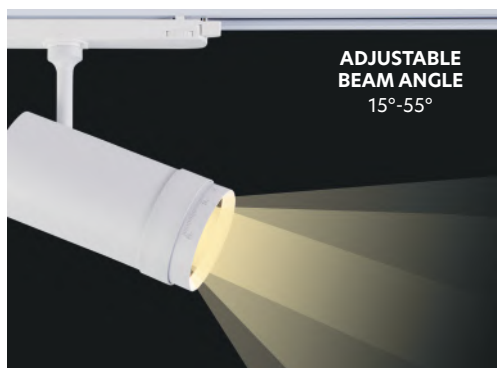

Zumo
77-9118-64

Zumo Led Track Light

Zumo Led Track Light Zoomable.
Black And White Aluminium Body

With The Ability To Select
Power Between 12,6w - 29,6w

Pout (w)	Iout (mA)	In (A)	λ	1	2	3	4
12.6	300	0.12	0.82C	-	-	ON	-
14.7	350	0.13	0.83C	-	-	ON	ON
16.8	400	0.14	0.85C	-	ON	-	-
18.9	450	0.15	0.87C	-	ON	-	ON
21	500	0.16	0.90C	-	ON	ON	-
23.1	550	0.17	0.92C	-	ON	ON	ON
25.2	600	0.18	0.95	ON	-	-	-
27.3	650	0.19		ON	-	-	ON
29.4	700	0.20		ON	-	ON	-