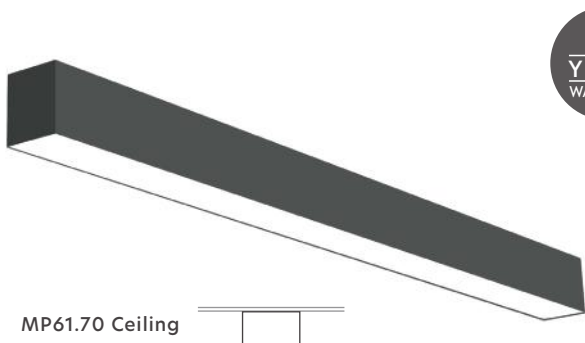

Profile - MP61.70

MP61.70 Ceiling