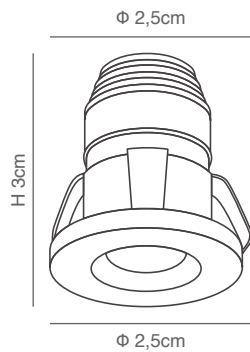

Mini Renno

Mini Renno Recessed or Ceiling Spot Led
Black and White Aluminium Body