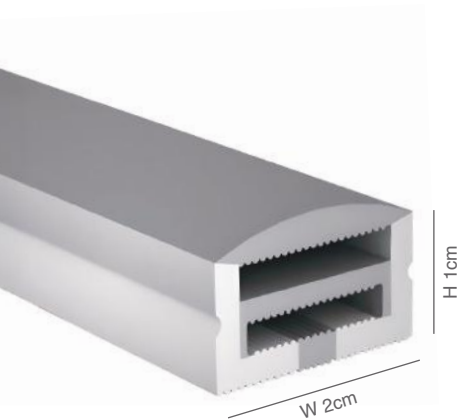

20X10MM

77-50539-2.80

H 1cm

W 2cm