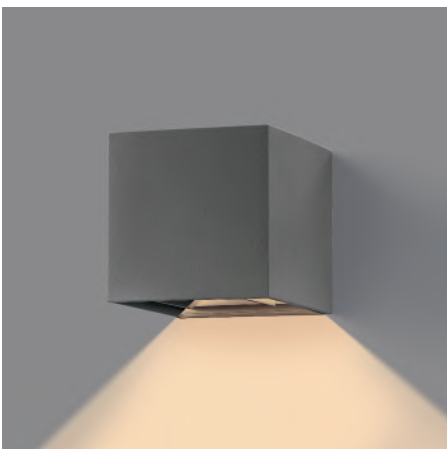

Cubo
77-9271-25

Cubo

Led Wall lamp
Dark Grey Aluminium Body

77-9271-25
Light Up-Down
LED 2x5Watt

Adjustable Beam Angle

Cuadro
77-9269-9

5
YEARS
WARRANTY

IP65