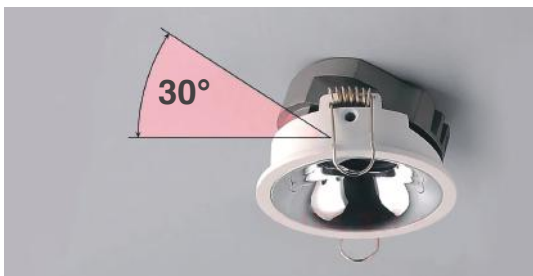

White

Complete

Anti Glare Shading Angle 30°

Lighting Angle Can Be Adjusted 30°

Adjustable Angle

Vertical

To the left

To the right