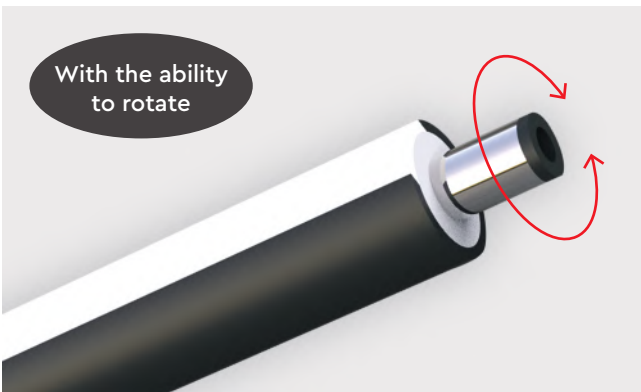

Linear Slim Lightings

Linear Slim Surface Mounted
Rotatable Aluminium Black

PHOTO	CODE	DESCRIPTION	WATT	VOLT	LUMEN	CCT	CRI	IP	BEAM ANGLE	DIM.	TUYA
	77-9071-35	SM-1050-10 Linear Slim Led Lighting All Black Aluminium 105x1,5cm	10W	24V	1050Lm	3000k	>90	44	120	✓	-
	77-9072-48	SM-1550-15 Linear Slim Led Lighting All Black Aluminium 155x1,5cm	15W	24V	1550Lm	3000k	>90	44	120	✓	-
	77-9073-62	SM-2050-20 Linear Slim Led Lighting All Black Aluminium 205x1,5cm	20W	24V	2100Lm	3000k	>90	44	120	✓	-