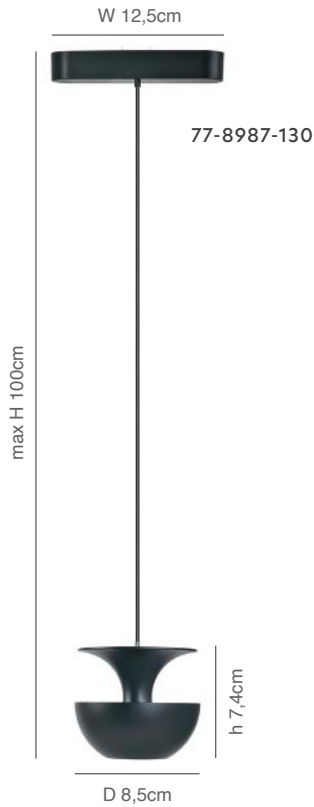

77-8983-84

L 60cm

77-8987-130

77-8988-90

77-8986-81

77-8984-68

77-8985-70

PHOTO	CODE	DESCRIPTION	WATT	VOLT	LUMEN	CCT	CRI	IP	BEAM ANGLE	DIM.	TUYA
	77-8983-84	Smart Led Linear Light Black Aluminium 60x3cm	12W	48V	960Lm	2700k-6000k	>90	20	120	✓	✓
	77-8987-130	Smart Led Pendant Light Black Aluminium 100x8,5x7,4cm	8W	48V	640Lm	2700k-6000k	>90	20	36	✓	✓
	77-8986-81	Smart Led Pendant Light Black Aluminium 100x6x4,65cm	6W	48V	480Lm	2700k-6000k	>90	20	110	✓	✓
	77-8984-68	Smart Led Spot Light Black Aluminium 18x12,5x14cm	12W	48V	960Lm	2700k-6000k	>90	20	36	✓	✓
	77-8982-56	Smart Led Spot Light Black Aluminium 13x3x6,5cm	8W	48V	640Lm	2700k-6000k	>90	20	36	✓	✓
	77-8985-70	Smart Led Spot Light Black Aluminium 18x12,5x14cm	12W	48V	960Lm	2700k-6000k	>90	20	36	✓	✓