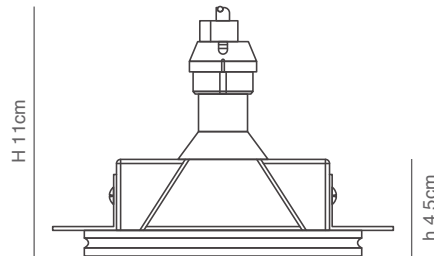

**Borderless Recessed
Gypsum Downlight**