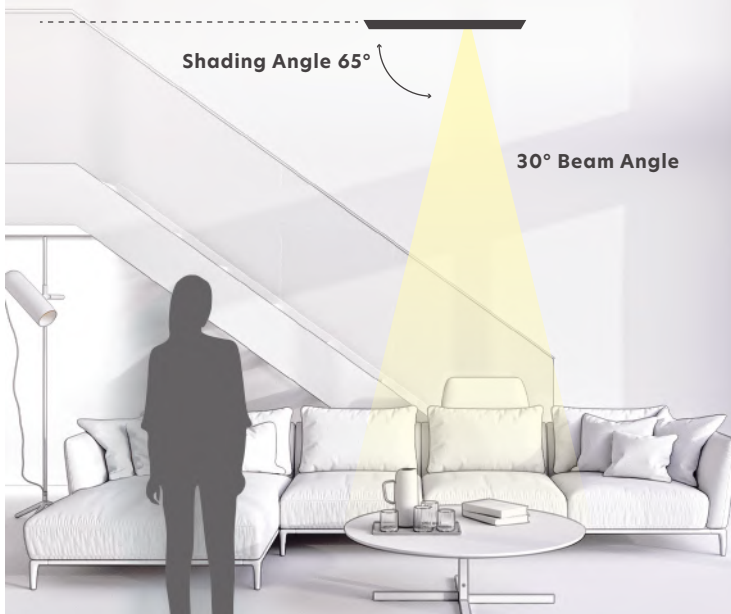

Available package of three of each item | The driver is included

Recessed Spot

Beem
77-50567-25

Beem

Downlight Recessed Spot LED
Black Aluminium Body

Anti-dazzle design

65° shading Angle, anti-glare index UGR-10