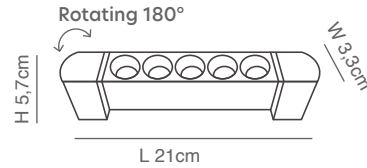

1 Phase

<<< Movable >>>

<<< Movable >>>

Pelota
77-9187-6

Dereto
77-9189-10

Pelota and Dereto Track Light

Pelota Led Track Light for 1Phase
Black Aluminium Body

Dereto Led Track Light for 1Phase
Black Aluminium Body