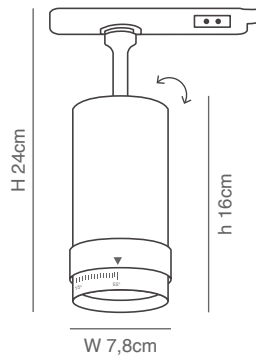

Zumo Led Track Light

Zumo Led Track Light Zoomable.
Black And White Aluminium Body

With The Ability To Select
Power Between 12,6w - 29,6w

Pout (w)	Iout (mA)	In (A)	λ	1	2	3	4
12.6	300	0.12	0.82C	-	-	ON	-
14.7	350	0.13	0.83C	-	-	ON	ON
16.8	400	0.14	0.85C	-	ON	-	-
18.9	450	0.15	0.87C	-	ON	-	ON
21	500	0.16	0.90C	-	ON	ON	-
23.1	550	0.17	0.92C	-	ON	ON	ON
25.2	600	0.18	0.95	ON	-	-	-
27.3	650	0.19		ON	-	-	ON
29.4	700	0.20		ON	-	ON	-