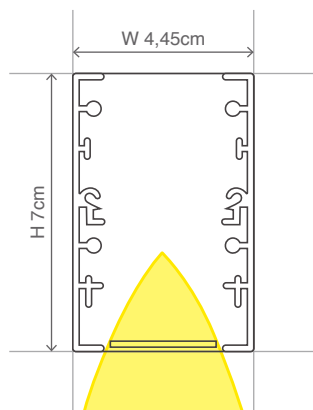

Main Features

● Black ● White ● Grey ● Special Ral

All the hanging and ceiling metal safety accessories are included.