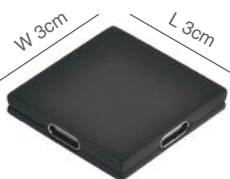

Magnetic Flex Track

Slim Surface Mounted Aluminum Black Rail
Male-Female Micro USB Connectors

Includes Micro USB Connectors

77-8989-16 L 30cm

77-8990-24 L 60cm

77-8991-33 L 120cm

Connectors Micro USB

77-8993-11
Four way female X connector