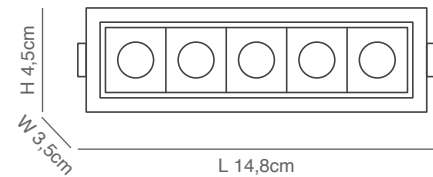

Beem

Downlight Recessed Spot LED
Black Aluminium Body