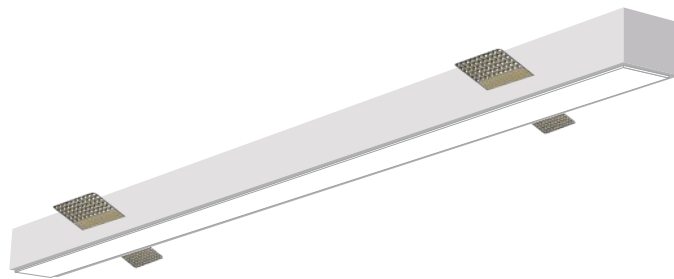

MP61.56 Trimless

MP61.56 TRIMLESS WHITE

STANDART WATT

Length (cm)	Code On/off	Description Code	Watt	Lumen	On/off	Triac	Dali
59	77-39891-76	MP61.56T-059-S-3-O-OF-WH	12,6	1880	76	82	106
87	77-39987-86	MP61.56T-087-S-3-O-OF-WH	18,9	2820	86	92	118
115	77-40083-98	MP61.56T-115-S-3-O-OF-WH	25,2	3760	98	110	124
143	77-40179-116	MP61.56T-143-S-3-O-OF-WH	31,5	4700	116	128	152
171	77-40275-132	MP61.56T-171-S-3-O-OF-WH	37,8	5640	132	138	160
199	77-40371-142	MP61.56T-199-S-3-O-OF-WH	44,1	6580	142	160	174
227	77-40467-156	MP61.56T-227-S-3-O-OF-WH	50,4	7520	156	174	186
255	77-40563-172	MP61.56T-255-S-3-O-OF-WH	56,7	8460	172	190	210
283	77-40659-182	MP61.56T-283-S-3-O-OF-WH	63	9400	182	200	220
311	77-40755-196	MP61.56T-311-S-3-O-OF-WH	69,3	10340	196	220	236
339	77-40851-212	MP61.56T-339-S-3-O-OF-WH	75,6	11280	212	236	266
367	77-40947-222	MP61.56T-367-S-3-O-OF-WH	81,9	12220	222	246	278
395	77-41043-242	MP61.56T-395-S-3-O-OF-WH	88,2	13160	242	272	298
423	77-41139-248	MP61.56T-423-S-3-O-OF-WH	94,5	14100	248	278	314
451	77-41239-264	MP61.56T-451-S-3-O-OF-WH	100,8	15040	264	294	324

HIGH WATT

Length (cm)	Code On/off	Description Code	Watt	Lumen	On/off	Triac	Dali
59	77-39895-80	MP61.56T-059-H-3-O-OF-WH	21,6	3100	80	86	106
87	77-39991-94	MP61.56T-087-H-3-O-OF-WH	32,4	4650	94	106	118
115	77-40087-114	MP61.56T-115-H-3-O-OF-WH	43,2	6200	114	126	130
143	77-40183-128	MP61.56T-143-H-3-O-OF-WH	54	7750	128	146	148
171	77-40279-148	MP61.56T-171-H-3-O-OF-WH	64,8	9300	148	166	174
199	77-40375-160	MP61.56T-199-H-3-O-OF-WH	75,6	10850	160	184	184
227	77-40471-170	MP61.56T-227-H-3-O-OF-WH	86,4	12400	170	194	194
255	77-40567-188	MP61.56T-255-H-3-O-OF-WH	97,2	13950	188	218	240
283	77-40663-198	MP61.56T-283-H-3-O-OF-WH	108	15500	198	228	258
311	77-40759-214	MP61.56T-311-H-3-O-OF-WH	118,8	17050	214	250	276
339	77-40855-226	MP61.56T-339-H-3-O-OF-WH	129,6	18600	226	262	292
367	77-40951-260	MP61.56T-367-H-3-O-OF-WH	140,4	20150	260	302	306
395	77-41047-282	MP61.56T-395-H-3-O-OF-WH	151,2	21700	282	330	324
423	77-41143-292	MP61.56T-423-H-3-O-OF-WH	162	23250	292	340	338
451	77-41239-302	MP61.56T-451-H-3-O-OF-WH	172,8	24800	302	356	348

Ability to select Kelvin, changing the **3** (3000K) to **4** (4000K), if you wish your lighting to be 4000k than 3000k.
Ability to select between Opal or Honeycomb, changing the **O** (OPAL) to **MP** (HONEYCOMB), according to your desire.
Ability to select Driver Triac or Dali, changing the **OF** (ON/OFF) to **T** (TRIAC) or **D** (DALI), according to your desire of Driver.
Ability to select Color, changing the **BL** (BLACK) to **WH** (WHITE), **GR** (GREY) or **SR** (SPECIAL RAL), according to your desire.

Price Catalogue Explanation

For Honeycomb from length 059-115 extra 6€ to the price catalogue, from 143-227 extra 12€, from 255-339 extra 18€ and from 367-451 extra 24€. For Drivers the prices are on the list. For Special Ral extra 10% to the price catalogue.