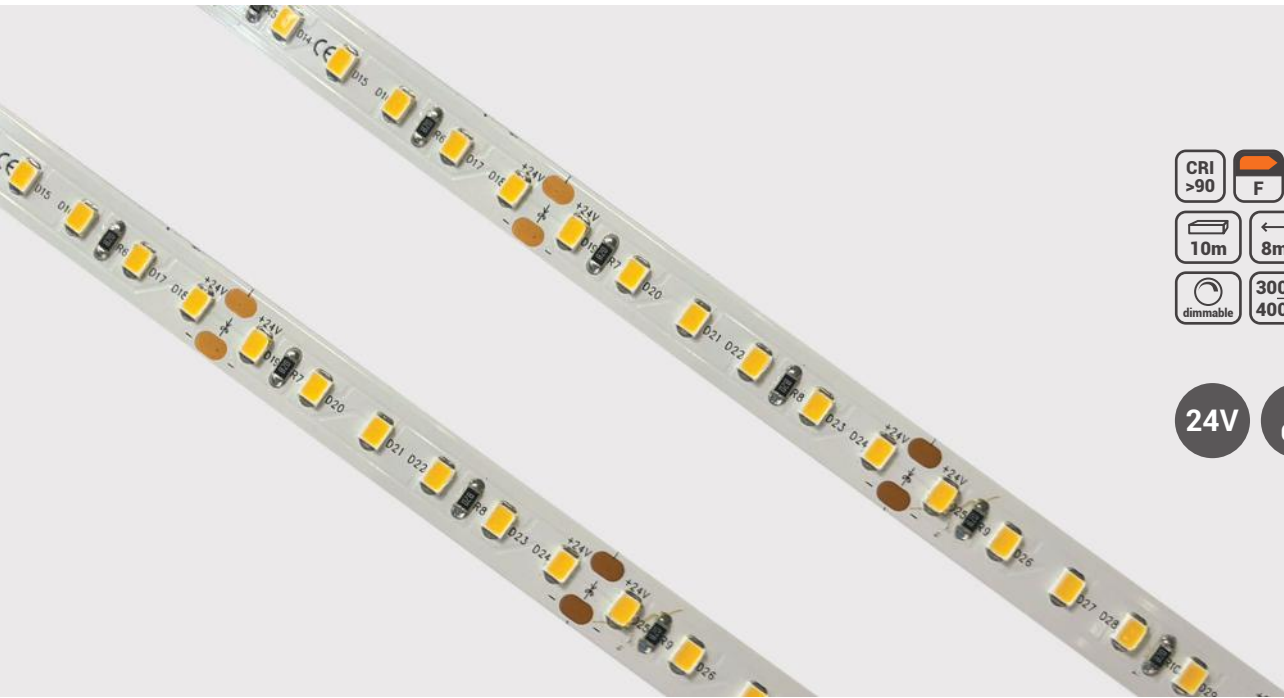

Easy Installation Bulb

Strips - Profiles

Silicone Tubes

LED STRIPS

CODE	CCT	WATT	LUMEN/m	LUMEN/w
77-50509-5.20	3000k	6W/m	650Lm/m	106Lm/w
77-50510-5.20	4000k	6W/m	650Lm/m	106Lm/w
77-50511-5.20	3000k	10W/m	1040Lm/m	102Lm/w
77-50512-5.20	4000k	10W/m	1040Lm/m	102Lm/w