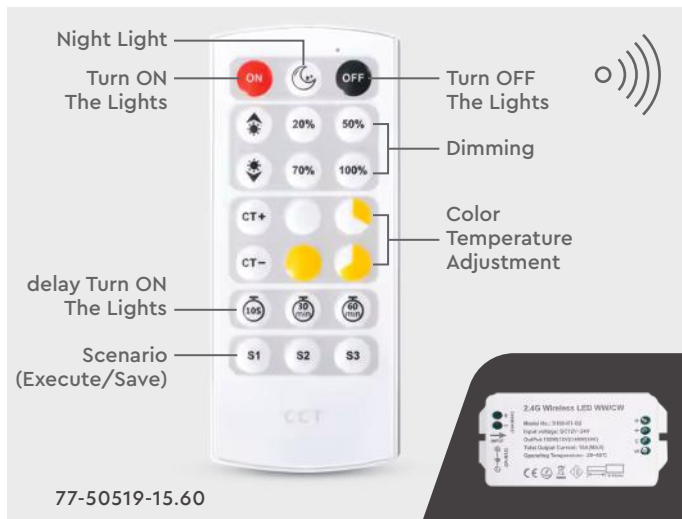

LED STRIPS CCT

CODE	CCT	WATT	LUMEN/m	LUMEN/w
77-50519-6	3000k - 6500k	14W/m	1350Lm/m	95Lm/w

SPECIFICATIONS			
Operating Voltage	24Vdc	Ambient Temp Ta	-30° έως 50°C
Led Units	120Led/m	Dimension	10000x8x1,5(mm)
CRI	>90	Max Operating Length	10 meters
Led Beam Angle	120°	Dimming	PWM dimmable
Protection Glass	IP20	Rated Lifetime 25°C	30.0000hrs

Use It With

2.4G Wireless LED WW/CW Controller

Dimensions/Cuts