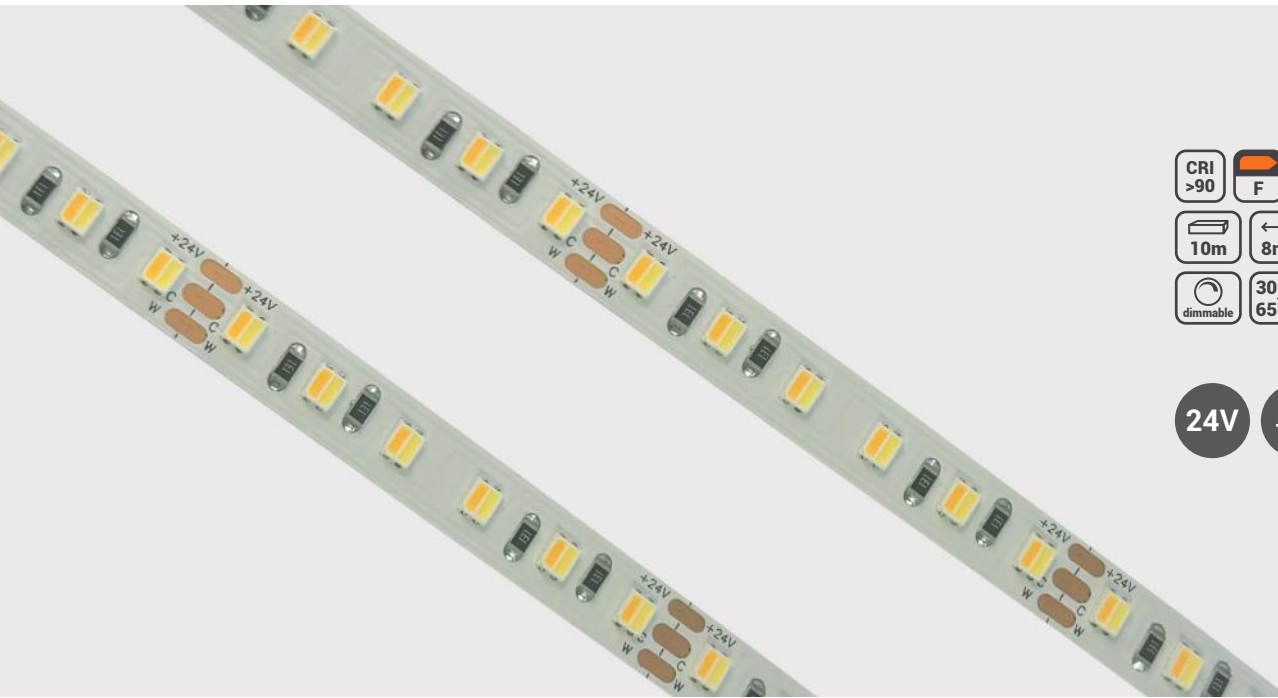

Use It With The Switch

Switch With Battery
77-50571-6

Dimensions/Cuts

Straight Connector
For Led Strips
77-50673-0.15

PRICE PER METER

LED STRIPS CCT

CODE	CCT	WATT	LUMEN/m	LUMEN/w
77-50519-6	3000k - 6500k	14W/m	1350Lm/m	95Lm/w