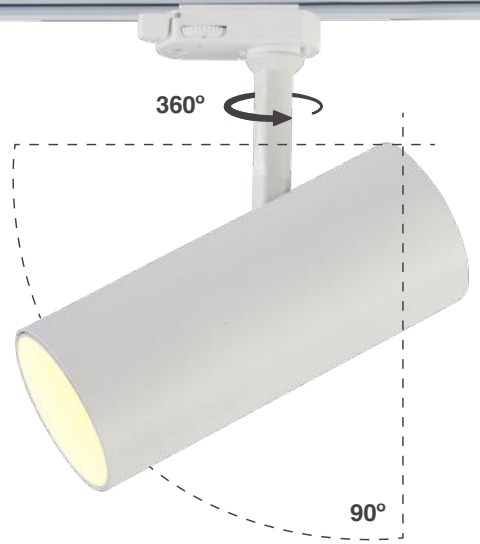

Gozo
77-9122-44

Gozo Led Track Light

Gozo Led Track Light
Black And White Aluminium Body

- 3000k
  4000k
  5000k
- IP20
- F
- 220V
  240V
- CRI >90
- 360°
- flicker free
- CE
- LED COB
- 95lm/w
- Pf>0,9
- 50.000h lifetime
- +40°C
  -20°C