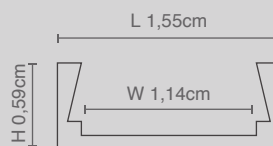

CAPS SET (2pcs)
77-50575-0.25