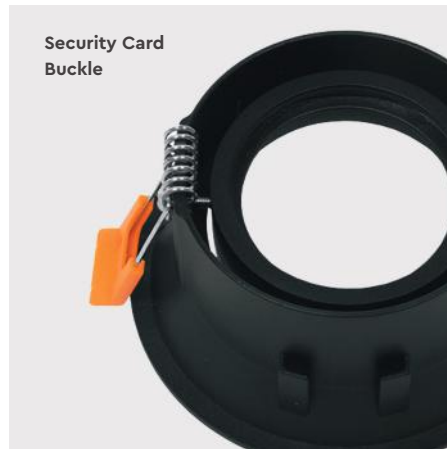

5
YEARS
WARRANTY

IP20

Cargo

Downlight Recessed Spot
Black and White Aluminium Body.

Easy Installation Bulb