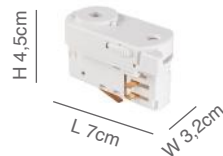

Paro Track Light
Black and White Aluminium Body PAR111

Mero Track Light
Black Aluminium Body PAR5.3 GU10

Accessories for Paro and Mero

ADAPTOR 1PHASE BLACK

77-9138-1.50 ●

ADAPTOR 3PHASE

77-9109-6 ● 77-9110-6 ●