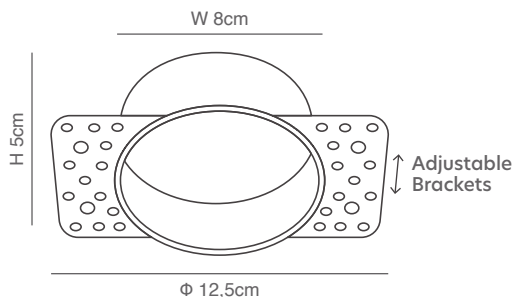

TRIXI 77-9248 +
CANNON 77-9246

TRIXI 77-9248 +
CANNON 77-9247

TRIXI 77-9249 +
CANNON 77-9246

TRIXI 77-9249 +
CANNON 77-9247

Trixi

Downlight Trimless Spot
Black and White Aluminium Body.

Trixi
Light Down
Led Gu10 1x5Watt
or COB 20Watt
3000k or 4000k