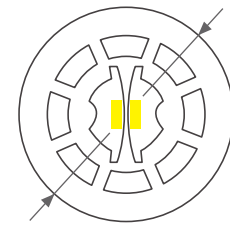

Two Led Strips
Placed Opposite
Each Other