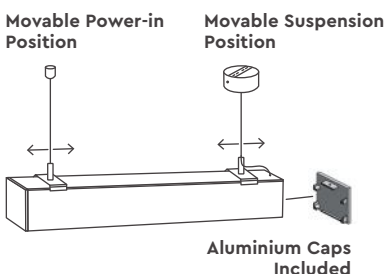

MASTER PROFILES							
Length cm	Standart Watt			Length cm	High Watt		
	Watt	Lumen 3.000K	Lumen 4.000K		Watt	Lumen 3.000K	Lumen 4.000K
59	12,6	1880	1900	59	21,6	3100	3120
87	18,9	2820	2850	87	32,4	4650	4680
115	25,2	3760	3800	115	43,2	6200	6240
143	31,5	4700	4750	143	54	7750	7800
171	37,8	5640	5700	171	64,8	9300	9360
199	44,1	6580	6650	199	75,6	10850	10920
227	50,4	7520	7600	227	86,4	12400	12480
255	56,7	8460	8550	255	97,2	13950	14040
283	63	9400	9500	283	108	15500	15600
311	69,3	10340	10450	311	118,8	17050	17160
339	75,6	11280	11400	339	129,6	18600	18720
367	81,9	12220	12350	367	140,4	20150	20280
395	88,2	13160	13300	395	151,2	21700	21840
423	94,5	14100	14250	423	162	23250	23400
451	100,8	15040	15200	451	172,8	24800	24960