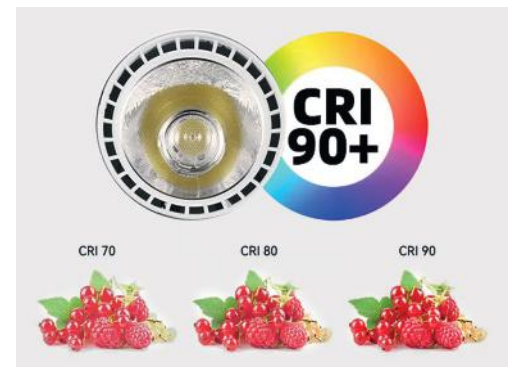

Gozo
77-9124-37

Gozo Led Track Light

Gozo Led Track Light
Black And White Aluminium Body

Photo	Code	Description	Dimensions	Watt	Volt	Lumen	CCT, Kelvin	CRI	IP	Beam Angle	Adjustable	URG	Driver	Led Chip	Phase	Dim
	77-9123-37	Spot Led Black Aluminium	6,6x15,7x22cm	18W	220-240V	1710 Lm	3000k-4000k-5000k	>90	20	24°	✓	<13	LIFUD	Bridgelux	3Phase	-
	77-9124-37	Spot Led White Aluminium	6,6x15,7x22cm	18W	220-240V	1710 Lm	3000k-4000k-5000k	>90	20	24°	✓	<13	LIFUD	Bridgelux	3Phase	-