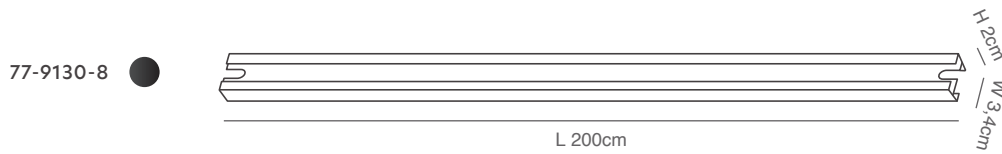

77-9103-2.50
Trio Brackets White

77-9104-1
Trio Wire Suspension

CREATE YOUR OWN SHAPE

EXAMPLES

1 Phase - 2 Wires Tracks

Uno Tracks

Uno Track Rails 1Phase
Black Aluminium Body

Uno Connectors