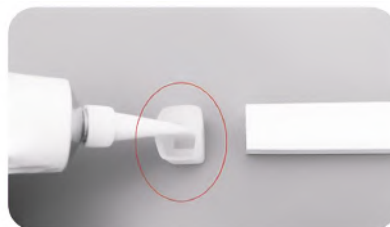

77-50535-1.60

One Led Strip Inside

Instructions

Step 4: Plug the neon tube end cap into the silicone and install it on the neon tube.

Note:

1. Glue to the right amount to ensure that the inner wall of the plug with the cover. The outer wall of the tube is fully bonded, if there is silica gel overflow, Wipe it off.