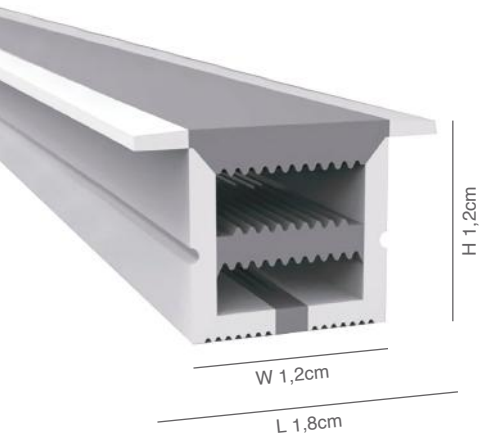

12X6MM

77-50539-2.80

One Led Strip Inside

Accessories

Caps Set (2pcs)
77-50561-0.50

Straight Clip
77-50538-2

Flexible Clip
77-50537-2

12X12MM