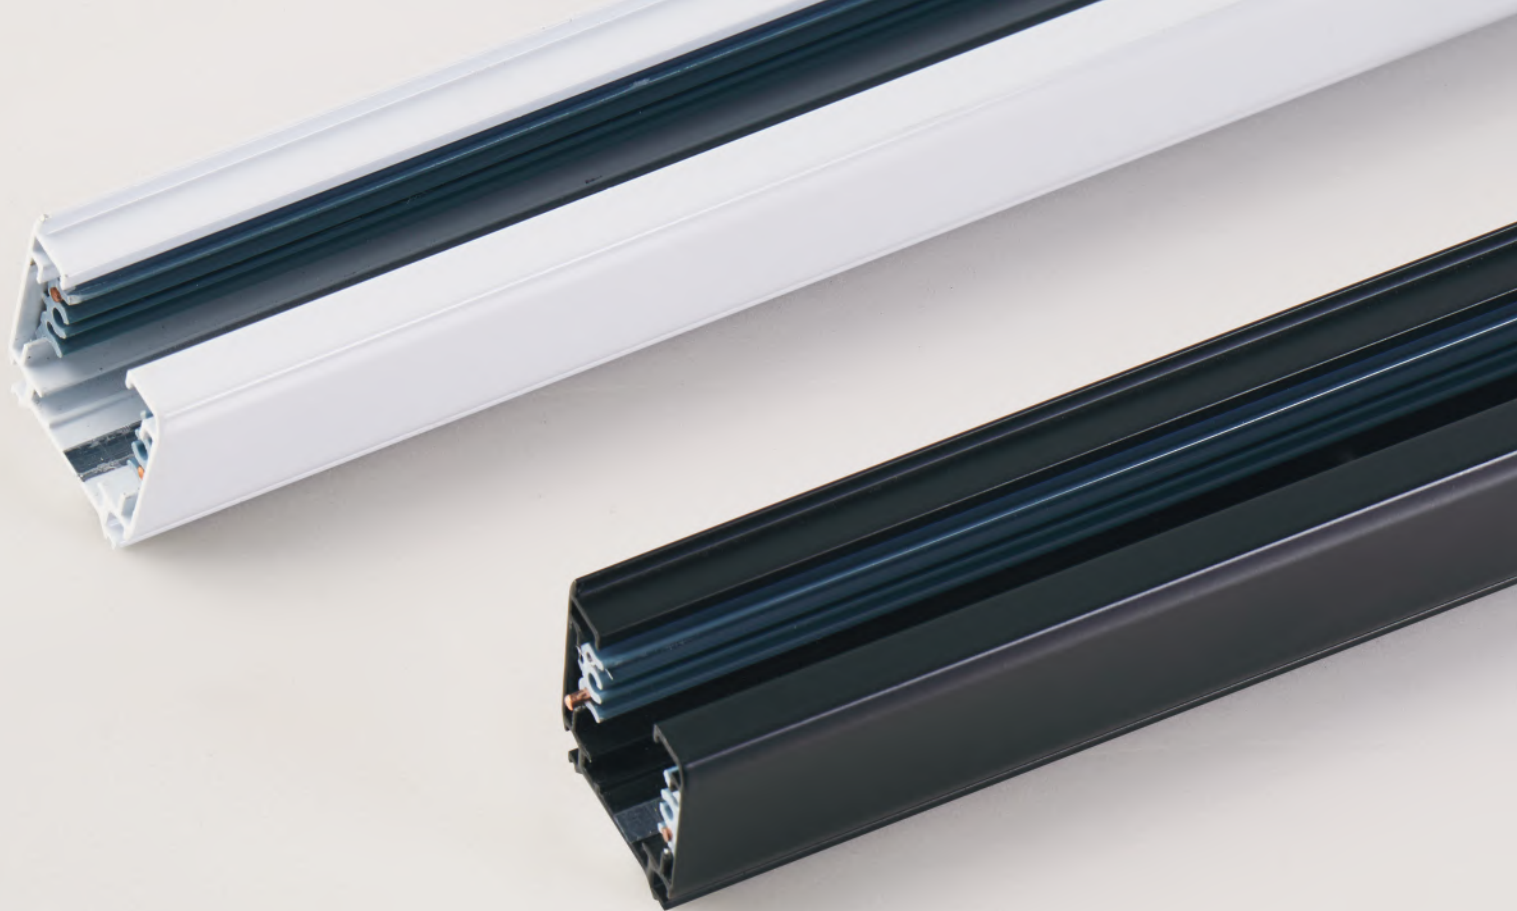

77-9115-15
Trio Adjustable Connector Black

77-9116-15
Trio Adjustable Connector White

Trio Hanging Accessories

Trio Hanging Accessories 3Phase
Black and White Aluminium Body

77-9102-2.50
Trio Brackets Black