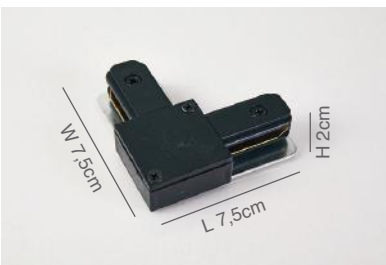

Uno Connectors 1Phase
Black Aluminium Body

77-9132-2
Uno Power Supply Cap

77-9133-0.3
Uno End Cap

77-9134-2
Uno Straight Connector

77-9135-2
Uno 90° Corner Connector

77-9136-2.50
Uno T Connector

77-9137-8
Uno Flexible Connector