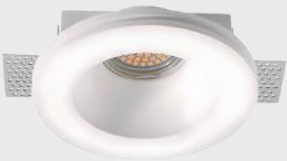

Yeso | 90-91