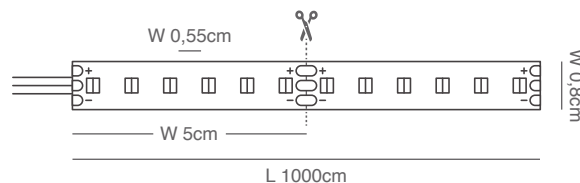

Use It With

2.4G Wireless LED WW/CW Controller

Dimensions/Cuts

Straight Connector For Led Strips
77-50673-0.15

DRIVERS 24V - 2 YEARS WARRANTY

PHOTO	CODE	WATT	VOLT	IP	WARRANTY	INPUT VOLT	Hz	A	DIMENSIONS	ON/OFF	DALI	TRIAC
	77-50526-8.80	60W	24V	20	2 YEARS	176-264V	50/60Hz	2,5A	12,5x3,5x2,3cm	✓		
	77-50527-10.40	100W	24V	20	2 YEARS	176-264V	50/60Hz	4,16A	14x5x2,7cm	✓		
	77-50528-11.60	200W	24V	20	2 YEARS	176-264V	50/60Hz	8,3A	18x5x2,7cm	✓		
	77-50529-13.20	300W	24V	20	2 YEARS	176-264V	50/60Hz	12,5A	19x6x3cm	✓		