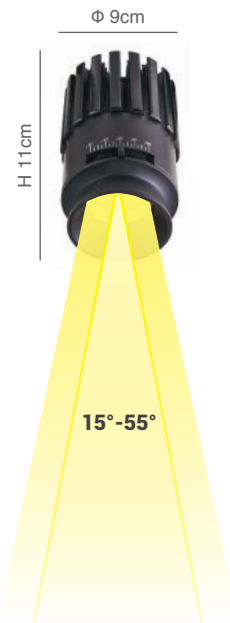

White

Complete

Anti Glare Shading Angle 30°

Lighting Angle Can Be Adjusted 30°

Adjustable Angle

Vertical

To the left

To the right