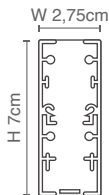

MP27.70 Ceiling

MP27.70 CEILING BLACK

STANDART WATT

Length (cm)	Code On/off	Description Code	Watt	Lumen	On/off	Triac
59	77-15034-66	MP27.70C-059-S-3-O-OFF-BL	12,6	1880	66	66
87	77-15098-70	MP27.70C-087-S-3-O-OFF-BL	18,9	2820	70	70
115	77-15162-77	MP27.70C-115-S-3-O-OFF-BL	25,2	3760	77	77
143	77-15226-86	MP27.70C-143-S-3-O-OFF-BL	31,5	4700	86	86
171	77-15290-96	MP27.70C-171-S-3-O-OFF-BL	37,8	5640	96	96
199	77-15354-110	MP27.70C-199-S-3-O-OFF-BL	44,1	6580	110	110
227	77-15418-116	MP27.70C-227-S-3-O-OFF-BL	50,4	7520	116	116
255	77-15482-120	MP27.70C-255-S-3-O-OFF-BL	56,7	8460	120	120
283	77-15546-124	MP27.70C-283-S-3-O-OFF-BL	63	9400	124	124
311	77-15610-142	MP27.70C-311-S-3-O-OFF-BL	69,3	10340	142	142
339	77-15674-152	MP27.70C-339-S-3-O-OFF-BL	75,6	11280	152	152
367	77-15738-156	MP27.70C-367-S-3-O-OFF-BL	81,9	12220	156	156
395	77-15802-172	MP27.70C-395-S-3-O-OFF-BL	88,2	13160	172	172
423	77-15866-186	MP27.70C-423-S-3-O-OFF-BL	94,5	14100	186	186
451	77-15930-206	MP27.70C-451-S-3-O-OFF-BL	100,8	15040	206	206

HIGH WATT

Length (cm)	Code On/off	Description Code	Watt	Lumen	On/off	Triac
59	77-15038-70	MP27.70C-059-H-3-O-OFF-BL	21,6	3100	70	70
87	77-15102-82	MP27.70C-087-H-3-O-OFF-BL	32,4	4650	82	82
115	77-15166-88	MP27.70C-115-H-3-O-OFF-BL	43,2	6200	88	88
143	77-15230-100	MP27.70C-143-H-3-O-OFF-BL	54	7750	100	100
171	77-15294-120	MP27.70C-171-H-3-O-OFF-BL	64,8	9300	120	120
199	77-15358-130	MP27.70C-199-H-3-O-OFF-BL	75,6	10850	130	130
227	77-15422-138	MP27.70C-227-H-3-O-OFF-BL	86,4	12400	138	138
255	77-15486-146	MP27.70C-255-H-3-O-OFF-BL	97,2	13950	146	146
283	77-15550-150	MP27.70C-283-H-3-O-OFF-BL	108	15500	150	150
311	77-15614-168	MP27.70C-311-H-3-O-OFF-BL	118,8	17050	168	168
339	77-15678-172	MP27.70C-339-H-3-O-OFF-BL	129,6	18600	172	172
367	77-15742-206	MP27.70C-367-H-3-O-OFF-BL	140,4	20150	206	206
395	77-15806-260	MP27.70C-395-H-3-O-OFF-BL	151,2	21700	260	260
423	77-15870-270	MP27.70C-423-H-3-O-OFF-BL	162	23250	270	270
451	77-15934-296	MP27.70C-451-H-3-O-OFF-BL	172,8	24800	296	296

Ability to select Kelvin, changing the **3** (3000K) to **4** (4000K), if you wish your lighting to be 4000k than 3000k.
Ability to select between Opal or Honeycomb, changing the **O** (OPAL) to **MP** (HONEYCOMB), according to your desire.
Ability to select Driver Triac or Dali, changing the **OF** (ON/OFF) to **T** (TRIAC) or **D** (DALI), according to your desire of Driver.
Ability to select Color, changing the **BL** (BLACK) to **WH** (WHITE), **GR** (GREY) or **SR** (SPECIAL RAL), according to your desire.

Price Catalogue Explanation

For Honeycomb from length 059-115 extra 6€ to the price catalogue, from 143-227 extra 12€, from 255-339 extra 18€ and from 367-451 extra 24€. For Drivers the prices are on the list. For Special Ral extra 10% to the price catalogue.

To build your personal code you can visit our site www.masterlighting.gr or you can go to the previous page....