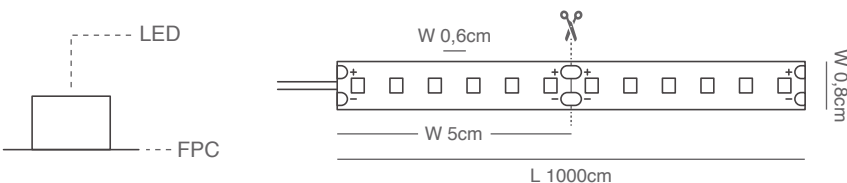

Dimensions/Cuts