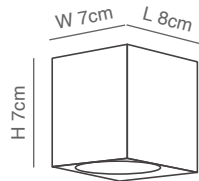

Cuadro

Wall Lamp
Dark Grey Aluminium Body

77-9269-9
Light Down
LED GU10 1x5Watt