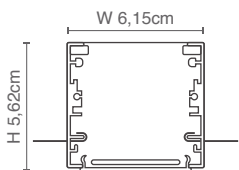

MP61.56 Trimless

MP61.56 TRIMLESS WHITE

STANDART WATT

Length (cm)	Code On/off	Description Code	Watt	Lumen	On/off	Triac	Dali
59	77-39891-76	MP61.56T-059-S-3-O-OF-WH	12,6	1880	76	82	106
87	77-39987-86	MP61.56T-087-S-3-O-OF-WH	18,9	2820	86	92	118
115	77-40083-98	MP61.56T-115-S-3-O-OF-WH	25,2	3760	98	110	124
143	77-40179-116	MP61.56T-143-S-3-O-OF-WH	31,5	4700	116	128	152
171	77-40275-132	MP61.56T-171-S-3-O-OF-WH	37,8	5640	132	138	160
199	77-40371-142	MP61.56T-199-S-3-O-OF-WH	44,1	6580	142	160	174
227	77-40467-156	MP61.56T-227-S-3-O-OF-WH	50,4	7520	156	174	186
255	77-40563-172	MP61.56T-255-S-3-O-OF-WH	56,7	8460	172	190	210
283	77-40659-182	MP61.56T-283-S-3-O-OF-WH	63	9400	182	200	220
311	77-40755-196	MP61.56T-311-S-3-O-OF-WH	69,3	10340	196	220	236
339	77-40851-212	MP61.56T-339-S-3-O-OF-WH	75,6	11280	212	236	266
367	77-40947-222	MP61.56T-367-S-3-O-OF-WH	81,9	12220	222	246	278
395	77-41043-242	MP61.56T-395-S-3-O-OF-WH	88,2	13160	242	272	298
423	77-41139-248	MP61.56T-423-S-3-O-OF-WH	94,5	14100	248	278	314
451	77-41239-264	MP61.56T-451-S-3-O-OF-WH	100,8	15040	264	294	324

HIGH WATT

Length (cm)	Code On/off	Description Code	Watt	Lumen	On/off	Triac	Dali
59	77-39895-80	MP61.56T-059-H-3-O-OF-WH	21,6	3100	80	86	106
87	77-39991-94	MP61.56T-087-H-3-O-OF-WH	32,4	4650	94	106	118
115	77-40087-114	MP61.56T-115-H-3-O-OF-WH	43,2	6200	114	126	130
143	77-40183-128	MP61.56T-143-H-3-O-OF-WH	54	7750	128	146	148
171	77-40279-148	MP61.56T-171-H-3-O-OF-WH	64,8	9300	148	166	174
199	77-40375-160	MP61.56T-199-H-3-O-OF-WH	75,6	10850	160	184	184
227	77-40471-170	MP61.56T-227-H-3-O-OF-WH	86,4	12400	170	194	194
255	77-40567-188	MP61.56T-255-H-3-O-OF-WH	97,2	13950	188	218	240
283	77-40663-198	MP61.56T-283-H-3-O-OF-WH	108	15500	198	228	258
311	77-40759-214	MP61.56T-311-H-3-O-OF-WH	118,8	17050	214	250	276
339	77-40855-226	MP61.56T-339-H-3-O-OF-WH	129,6	18600	226	262	292
367	77-40951-260	MP61.56T-367-H-3-O-OF-WH	140,4	20150	260	302	306
395	77-41047-282	MP61.56T-395-H-3-O-OF-WH	151,2	21700	282	330	324
423	77-41143-292	MP61.56T-423-H-3-O-OF-WH	162	23250	292	340	338
451	77-41239-302	MP61.56T-451-H-3-O-OF-WH	172,8	24800	302	356	348

Ability to select Kelvin, changing the **3** (3000K) to **4** (4000K), if you wish your lighting to be 4000k than 3000k.
Ability to select between Opal or Honeycomb, changing the **O** (OPAL) to **MP** (HONEYCOMB), according to your desire.
Ability to select Driver Triac or Dali, changing the **OF** (ON/OFF) to **T** (TRIAC) or **D** (DALI), according to your desire of Driver.
Ability to select Color, changing the **BL** (BLACK) to **WH** (WHITE), **GR** (GREY) or **SR** (SPECIAL RAL), according to your desire.

Price Catalogue Explanation

For Honeycomb from length 059-115 extra 6€ to the price catalogue, from 143-227 extra 12€, from 255-339 extra 18€ and from 367-451 extra 24€. For Drivers the prices are on the list. For Special Ral extra 10% to the price catalogue.