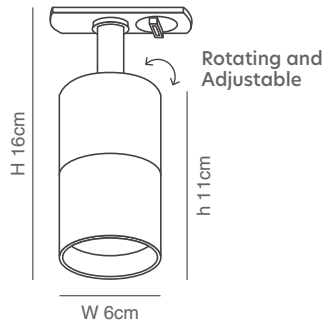

77-9230-16
32W 220-240V

77-9231-16
32W 220-240V

1 Phase

5
YEARS
WARRANTY

GU10

Barillo
77-9234-13

Barillo GU10 Track Light

Barillo GU10 Track Light for 1Phase Track
Black Aluminium Body