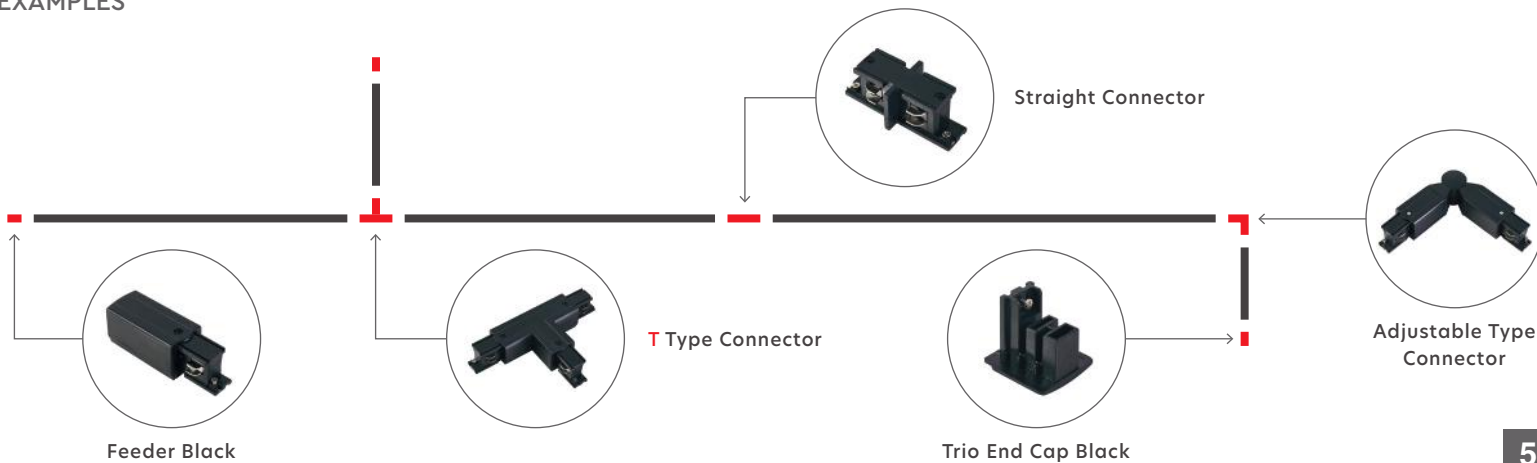

CREATE YOUR OWN SHAPE

EXAMPLES