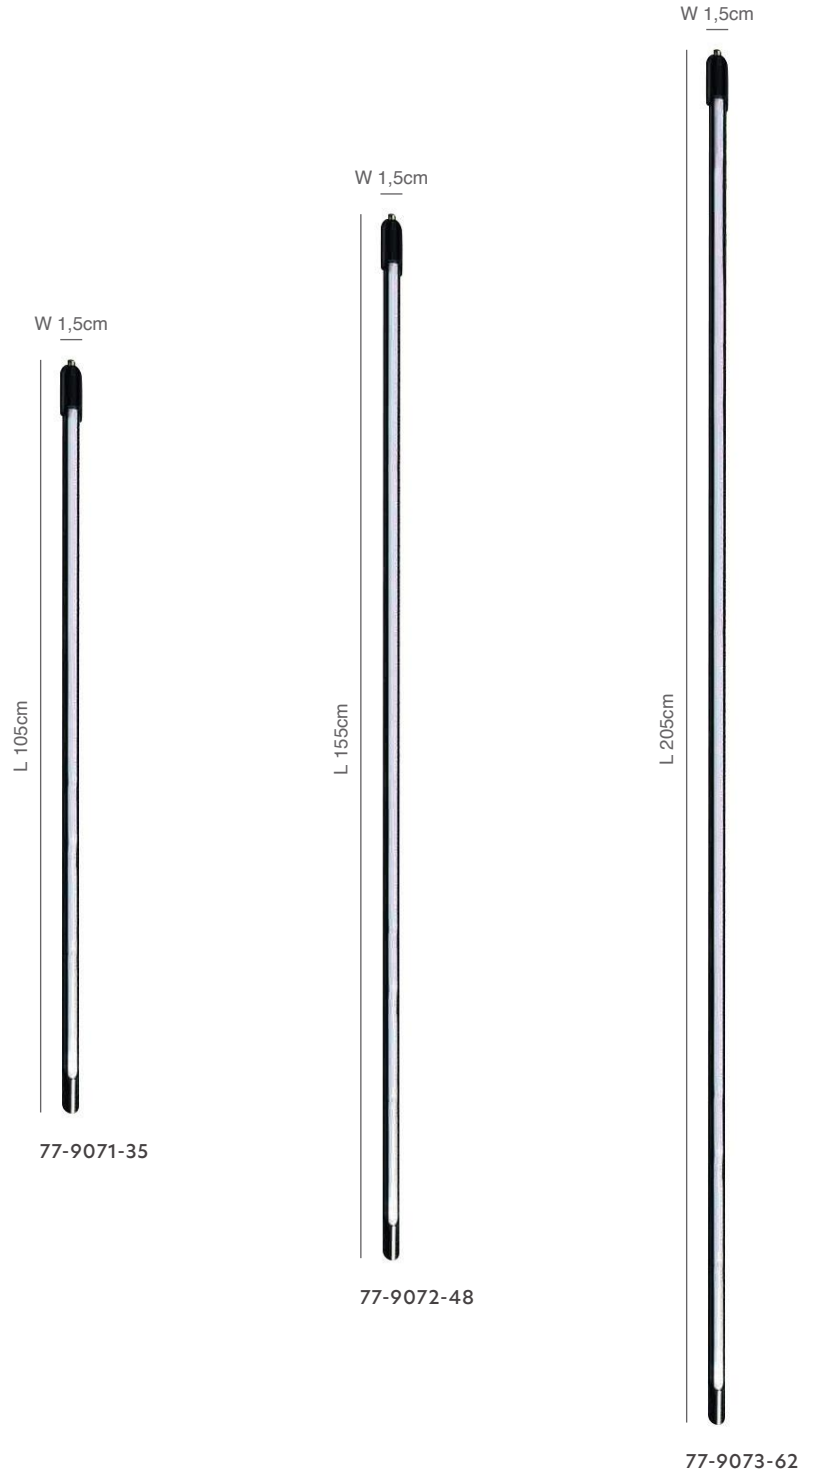

Linear Slim Lightings

Linear Slim Surface Mounted
Rotatable Aluminium Black

PHOTO	CODE	DESCRIPTION	WATT	VOLT	LUMEN	CCT	CRI	IP	BEAM ANGLE	DIM.	TUYA
	77-9071-35	SM-1050-10 Linear Slim Led Lighting All Black Aluminium 105x1,5cm	10W	24V	1050Lm	3000k	>90	44	120	✓	-
	77-9072-48	SM-1550-15 Linear Slim Led Lighting All Black Aluminium 155x1,5cm	15W	24V	1550Lm	3000k	>90	44	120	✓	-
	77-9073-62	SM-2050-20 Linear Slim Led Lighting All Black Aluminium 205x1,5cm	20W	24V	2100Lm	3000k	>90	44	120	✓	-