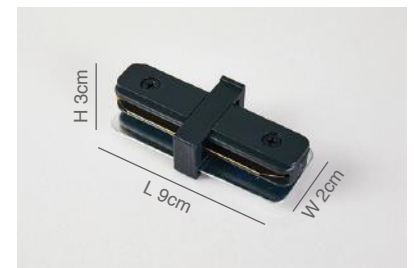

77-9134-2
Uno Straight Connector