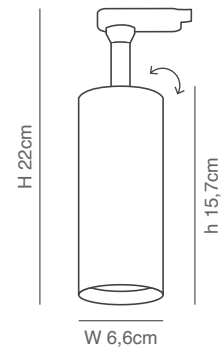

Gozo Led Track Light

Gozo Led Track Light
Black And White Aluminium Body

Photo	Code	Description	Dimensions	Watt	Volt	Lumen	CCT, Kelvin	CRI	IP	Beam Angle	Adjustable	URG	Driver	Led Chip	Phase	Dim
	77-9123-37	Spot Led Black Aluminium	6,6x15,7x22cm	18W	220-240V	1710 Lm	3000k-4000k-5000k	>90	20	24°	✓	<13	LIFUD	Bridgelux	3Phase	-
	77-9124-37	Spot Led White Aluminium	6,6x15,7x22cm	18W	220-240V	1710 Lm	3000k-4000k-5000k	>90	20	24°	✓	<13	LIFUD	Bridgelux	3Phase	-