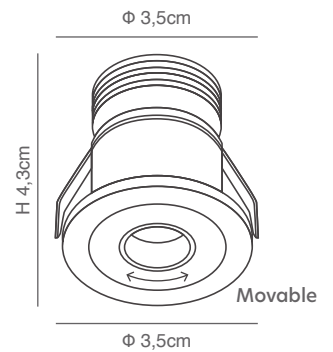

PHOTO	CODE	DESCRIPTION	DIMENSIONS	WATT	VOLT	LUMEN	CCT	CRI	IP	BEAM ANGLE	CUT OUT
	77-9250-9.50	Mini Renno Recessed or Ceiling Spot Black Aluminium Body	2,5x2,5x3cm	2W	220V 240V	140Lm	3000k	>90	20	35°	1,5cm
	77-9251-9.50	Mini Renno Recessed or Ceiling Spot Black Aluminium Body	2,5x2,5x3cm	2W	220V 240V	140Lm	4000k	>90	20	35°	1,5cm
	77-9252-9.50	Mini Renno Recessed or Ceiling Spot White Aluminium Body	2,5x2,5x3cm	2W	220V 240V	140Lm	3000k	>90	20	35°	1,5cm
	77-9253-9.50	Mini Renno Recessed or Ceiling Spot White Aluminium Body	2,5x2,5x3cm	2W	220V 240V	140Lm	4000k	>90	20	35°	1,5cm
	77-9254-12	Movable Mavi Recessed or Ceiling Spot Black Aluminium Body	3,5x3,5x4,3cm	2W	220V 240V	140Lm	3000k	>90	20	35°	2,5cm
	77-9255-12	Movable Mavi Recessed or Ceiling Spot Black Aluminium Body	3,5x3,5x4,3cm	2W	220V 240V	140Lm	4000k	>90	20	35°	2,5cm
	77-9254-12	Movable Mavi Recessed or Ceiling Spot White Aluminium Body	3,5x3,5x4,3cm	2W	220V 240V	140Lm	3000k	>90	20	35°	2,5cm
	77-9255-12	Movable Mavi Recessed or Ceiling Spot White Aluminium Body	3,5x3,5x4,3cm	2W	220V 240V	140Lm	4000k	>90	20	35°	2,5cm