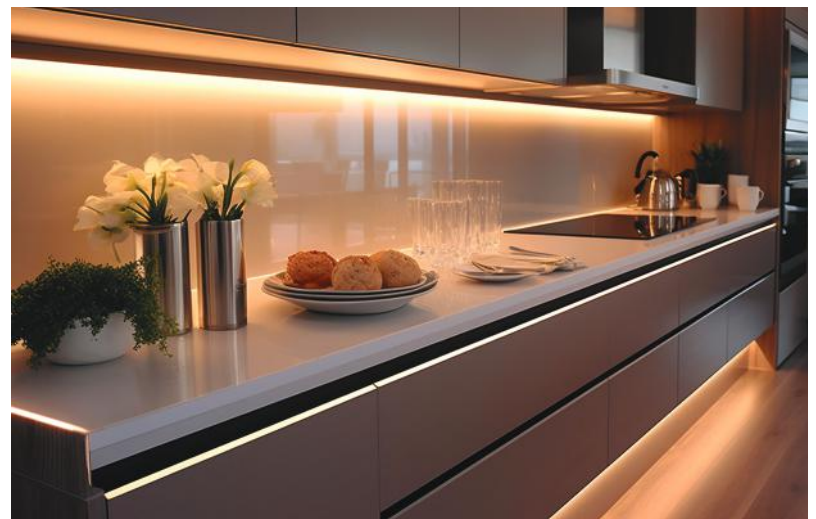

For Dimming Use The Below