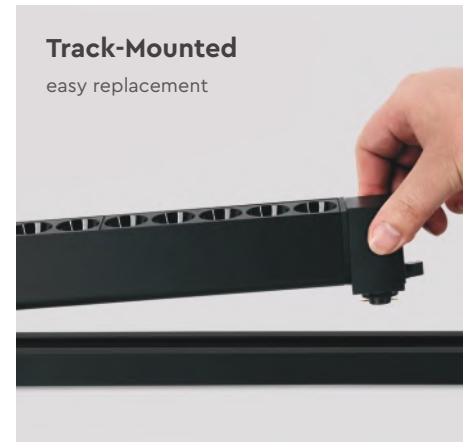

1 Phase

<<< Movable >>>

<<< Movable >>>

Pelota
77-9187-6

Dereto
77-9189-10

Pelota and Dereto Track Light

Pelota Led Track Light for 1Phase
Black Aluminium Body

Dereto Led Track Light for 1Phase
Black Aluminium Body