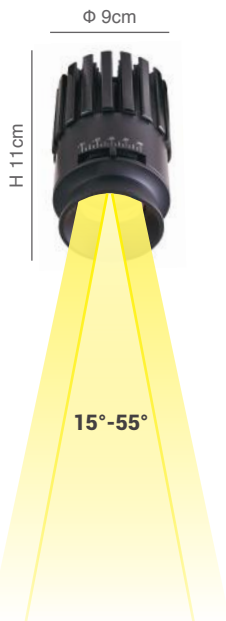

Thirst Step
Choose the frame

Black

White

Complete

30° Anti Glare Shading Angle

Installation Steps

GUSTO
COB Zoomable
Led 20W, Black

77-9262-28
3000k