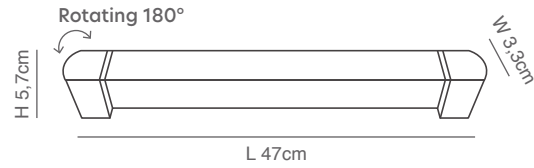

1 Phase

<<< Movable >>>

<<< Movable >>>

Pelota
77-9187-6

Dereto
77-9189-10

Pelota and Dereto Track Light

Pelota Led Track Light for 1Phase
Black Aluminium Body

Dereto Led Track Light for 1Phase
Black Aluminium Body