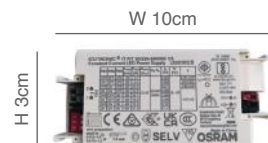

Adjustable Angle

Vertical

To the left

To the right

GUSTO
COB Zoomable
Led 20W, Black

77-9262-28
3000k

77-9263-28
4000k

KGP Triac Driver
77-50497-15
20Watt Dimmable
Un 220-240V
Uout max 55Vdc