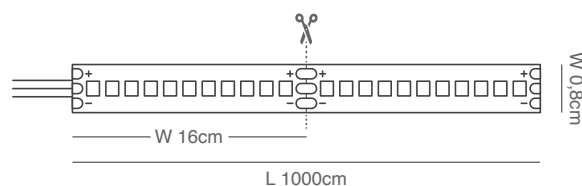

Use It With The Switch

Switch With Battery
77-50571-6

Dimensions/Cuts

Straight Connector
For Led Strips
77-50673-0.15

PRICE PER METER

LED STRIPS CCT

CODE	CCT	WATT	LUMEN/m	LUMEN/w
77-50519-6	3000k - 6500k	14W/m	1350Lm/m	95Lm/w