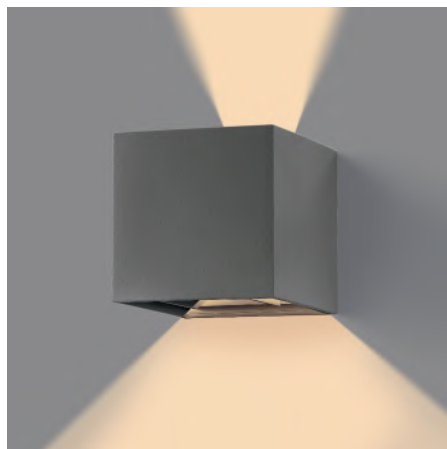

Cubo
77-9271-25

Cubo

Led Wall lamp
Dark Grey Aluminium Body

77-9271-25
Light Up-Down
LED 2x5Watt

Adjustable Beam Angle

Cuadro
77-9269-9

5
YEARS
WARRANTY

IP65