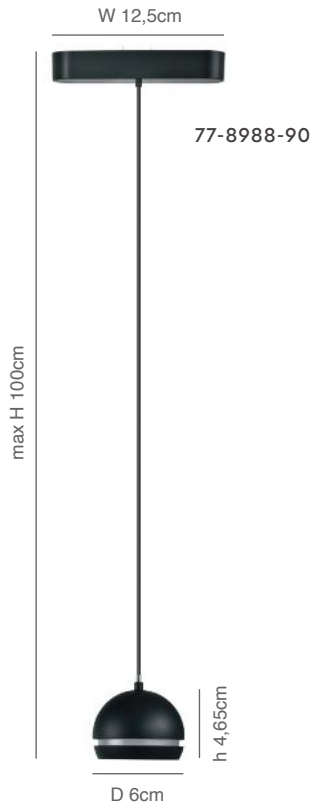

77-8983-84

L 60cm

77-8987-130

77-8988-90

77-8986-81

77-8984-68

77-8985-70

PHOTO	CODE	DESCRIPTION	WATT	VOLT	LUMEN	CCT	CRI	IP	BEAM ANGLE	DIM.	TUYA
	77-8983-84	Smart Led Linear Light Black Aluminium 60x3cm	12W	48V	960Lm	2700k-6000k	>90	20	120	✓	✓
	77-8987-130	Smart Led Pendant Light Black Aluminium 100x8,5x7,4cm	8W	48V	640Lm	2700k-6000k	>90	20	36	✓	✓
	77-8986-81	Smart Led Pendant Light Black Aluminium 100x6x4,65cm	6W	48V	480Lm	2700k-6000k	>90	20	110	✓	✓
	77-8984-68	Smart Led Spot Light Black Aluminium 18x12,5x14cm	12W	48V	960Lm	2700k-6000k	>90	20	36	✓	✓
	77-8982-56	Smart Led Spot Light Black Aluminium 13x3x6,5cm	8W	48V	640Lm	2700k-6000k	>90	20	36	✓	✓
	77-8985-70	Smart Led Spot Light Black Aluminium 18x12,5x14cm	12W	48V	960Lm	2700k-6000k	>90	20	36	✓	✓