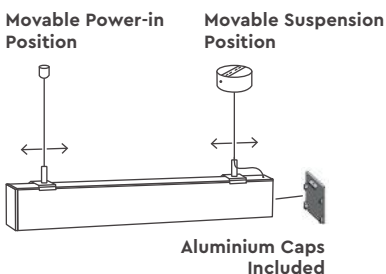

MASTER PROFILES							
Length cm	Standart Watt			Length cm	High Watt		
	Watt	Lumen 3.000K	Lumen 4.000K		Watt	Lumen 3.000K	Lumen 4.000K
59	12,6	1880	1900	59	21,6	3100	3120
87	18,9	2820	2850	87	32,4	4650	4680
115	25,2	3760	3800	115	43,2	6200	6240
143	31,5	4700	4750	143	54	7750	7800
171	37,8	5640	5700	171	64,8	9300	9360
199	44,1	6580	6650	199	75,6	10850	10920
227	50,4	7520	7600	227	86,4	12400	12480
255	56,7	8460	8550	255	97,2	13950	14040
283	63	9400	9500	283	108	15500	15600
311	69,3	10340	10450	311	118,8	17050	17160
339	75,6	11280	11400	339	129,6	18600	18720
367	81,9	12220	12350	367	140,4	20150	20280
395	88,2	13160	13300	395	151,2	21700	21840
423	94,5	14100	14250	423	162	23250	23400
451	100,8	15040	15200	451	172,8	24800	24960