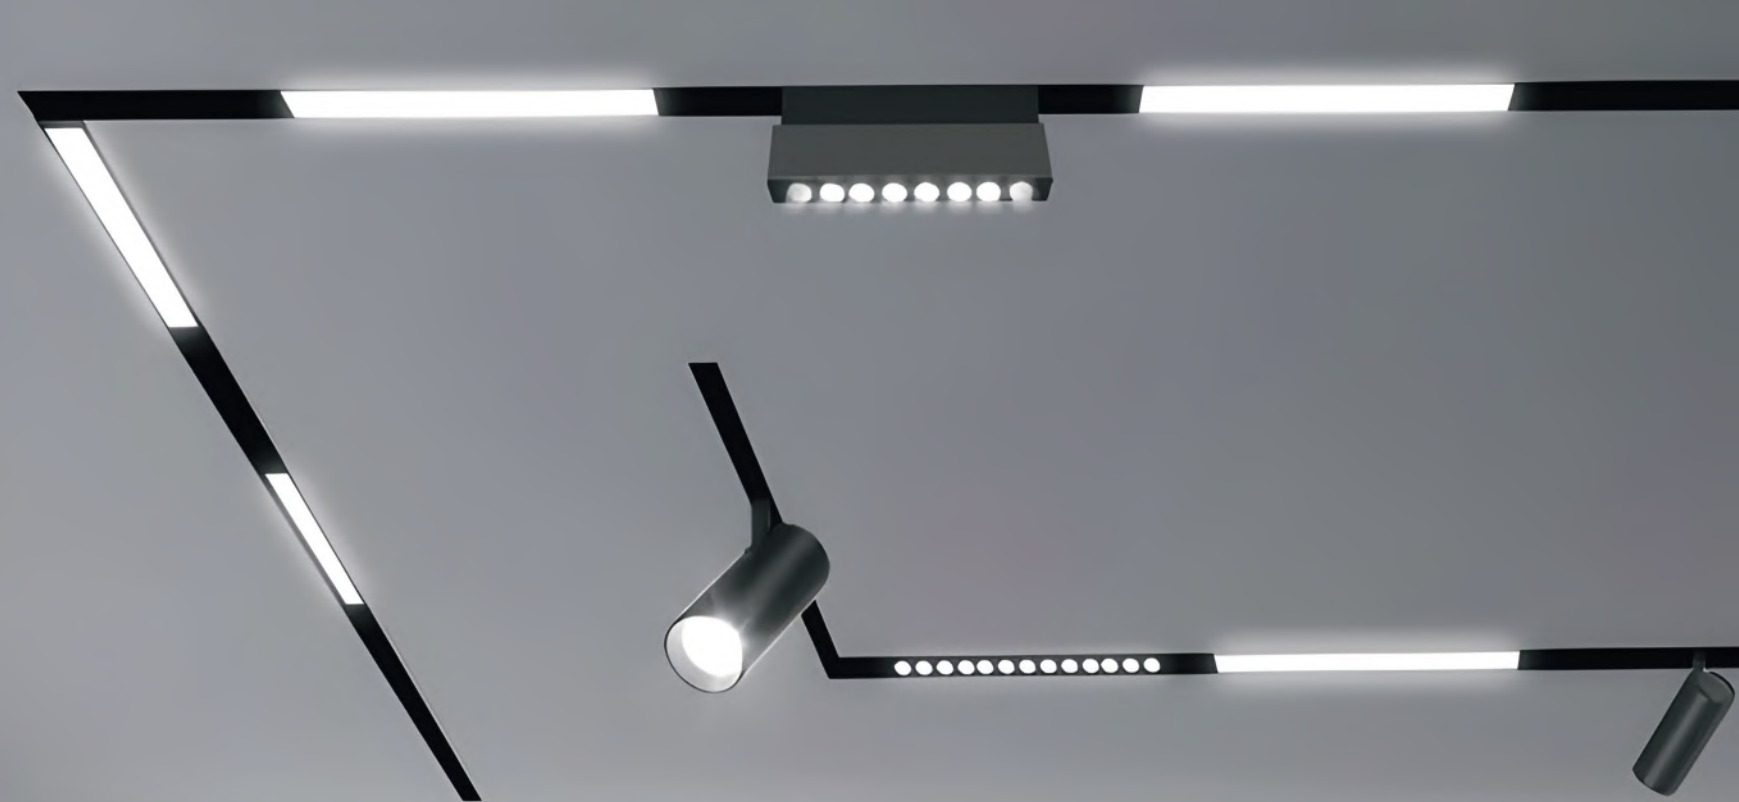

Independent lighting control

Easy connect
via app
voice control

2700k-6000k

tuya

Available on the **App Store**

ANDROID APP ON **Google Play**

Magnetic Flex Smart Lightings

Surface Mounted Black Aluminium and PC
Magnetic Lighting System