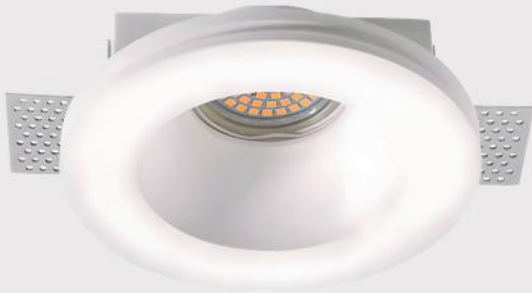

Gypsum Recessed Spot

Yeso
77-9264-5

5
YEARS
WARRANTY

IP20