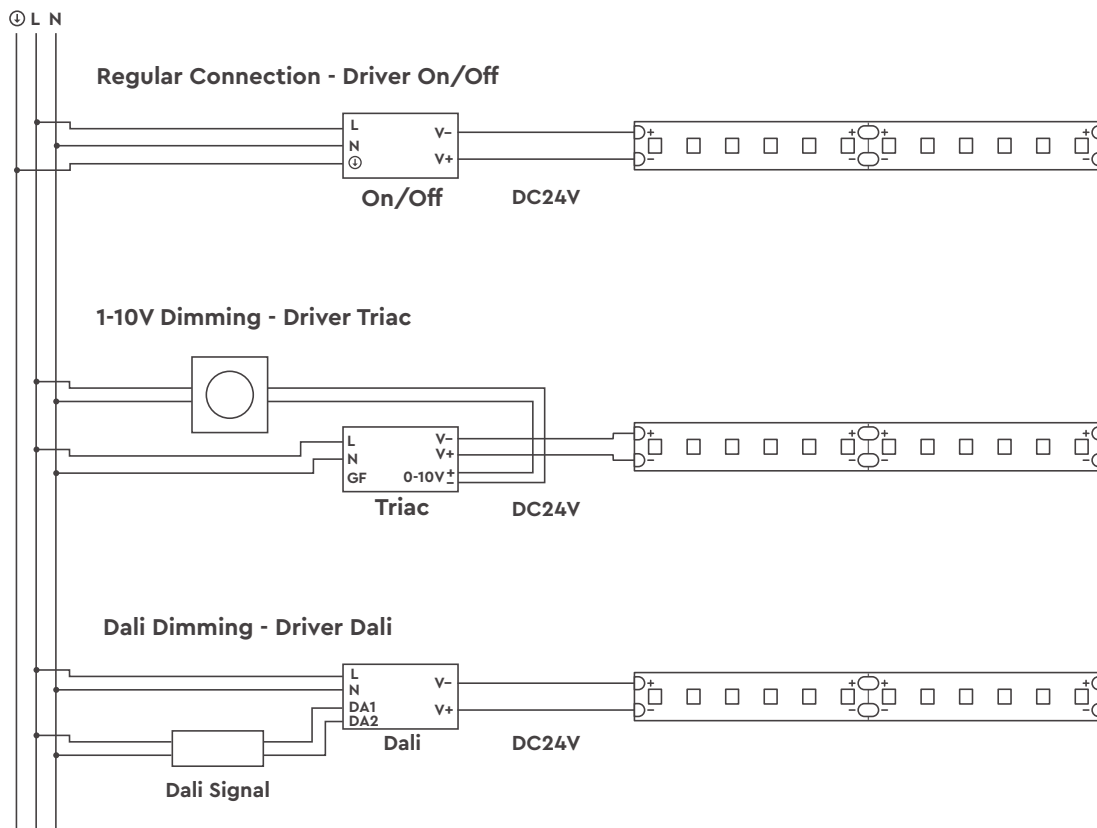

PHOTO	CODE	WATT	VOLT	IP	WARRANTY	INPUT VOLT	Hz	A	DIMENSIONS	ON/OFF	DALI	TRIAC
	77-50526-8.80	60W	24V	20	2 YEARS	176-264V	50/60Hz	2,5A	12,5x3,5x2,3cm	✓		
	77-50527-10.40	100W	24V	20	2 YEARS	176-264V	50/60Hz	4,16A	14x5x2,7cm	✓		
	77-50528-11.60	200W	24V	20	2 YEARS	176-264V	50/60Hz	8,3A	18x5x2,7cm	✓		
	77-50529-13.20	300W	24V	20	2 YEARS	176-264V	50/60Hz	12,5A	19x6x3cm	✓		

DRIVERS 24V - 5 YEARS WARRANTY

PHOTO	CODE	WATT	VOLT	IP	WARRANTY	INPUT VOLT	Hz	A	DIMENSIONS	ON/OFF	DALI	TRIAC
	77-50499-13	40W	24V	20	5 YEARS	110-240V	50/60Hz	1,6A	13x3,5x2cm	✓		
	77-50500-14	60W	24V	20	5 YEARS	110-240V	50/60Hz	2,5A	17x3,5x2cm	✓		
	77-50501-24	100W	24V	20	5 YEARS	110-240V	50/60Hz	4,2A	14,5x5x3,5cm	✓		
	77-50502-28	150W	24V	20	5 YEARS	110-240V	50/60Hz	6,25A	18x5x3cm	✓		
	77-50524-28.80	200W	24V	20	5 YEARS	110-240V	50/60Hz	8,33A	19x5x3cm	✓		
	77-50503-40	300W	24V	20	5 YEARS	110-240V	50/60Hz	12,5A	26x5x3cm	✓		
	77-50504-50	400W	24V	20	5 YEARS	110-240V	50/60Hz	16,6A	28x5x3cm	✓		

DRIVERS 24V - 5 YEARS WARRANTY DIMMABLE

PHOTO	CODE	WATT	VOLT	IP	WARRANTY	INPUT VOLT	Hz	A	DIMENSIONS	ON/OFF	DALI	TRIAC
	77-50525-41.60	60W	24V	20	5 YEARS	170-260V	50/60Hz	2,5A	13,5x5x3cm			✓
	77-50505-50	100W	24V	20	5 YEARS	110-240V	50/60Hz	4,16A	16,5x5x3cm			✓
	77-50506-88	300W	24V	20	5 YEARS	110-240V	50/60Hz	12,5A	27,5x5x3cm			✓
	77-50507-68	100W	24V	20	5 YEARS	110-240V	50/60Hz	4,2A	25,5x5x3cm		✓	
	77-50508-100	300W	24V	20	5 YEARS	110-240V	50/60Hz	12,6A	28,5x5x3cm		✓	

Wiring Diagrams