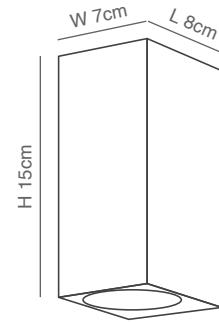

77-9270-12
Light Up-Down
LED GU10 2x5Watt