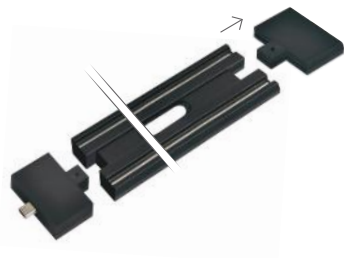

Magnetic Flex Track

Slim Surface Mounted Aluminum Black Rail
Male-Female Micro USB Connectors

Includes Micro USB Connectors

Connectors Micro USB

Magnetic Flex Driver

LED Surface Mountain Driver
100W AC220V to 48V
Includes Male-Female
Micro USB Connectors