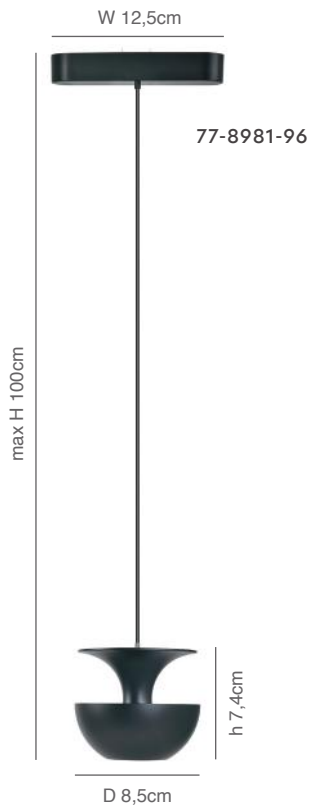

77-8975-36 L 30cm

77-8976-46 L 60cm

77-8977-65 L 115cm

Magnetic Flex Lightings

Surface Mounted Black Aluminum and PC Magnetic Lighting System

PHOTO	CODE	DESCRIPTION	WATT	VOLT	LUMEN	CCT	CRI	IP	BEAM ANGLE	DIM.	TUYA
	77-8975-36	Led Linear Light Black Aluminium 30x3cm	6W	48V	480Lm	3000k	>90	20	120	-	-
	77-8976-46	Led Linear Light Black Aluminium 60x3cm	8W	48V	960Lm	3000k	>90	20	120	-	-
	77-8977-65	Led Linear Light Black Aluminium 115x3cm	12W	48V	1600Lm	3000k	>90	20	120	-	-
	77-8981-96	Led Pendant Light Black Aluminium 100x8,5x7,4cm	8W	48V	640Lm	3000k	>90	20	36	-	-
	77-8982-56	Led Pendant Light Black Aluminium 100x6x4,65cm	6W	48V	480Lm	3000k	>90	20	110	-	-
	77-8980-48	Led Spot Lightblack Aluminium 18x12,5x14cm	12W	48V	960Lm	3000k	>90	20	36	-	-
	77-8978-34	Led Spot Lightblack Aluminium 13x3x6,5cm	8W	48V	640Lm	3000k	>90	20	36	-	-
	77-8979-39	Led Spot Light Black Aluminium 18x12,5x14cm	12W	48V	960Lm	3000k	>90	20	36	-	-