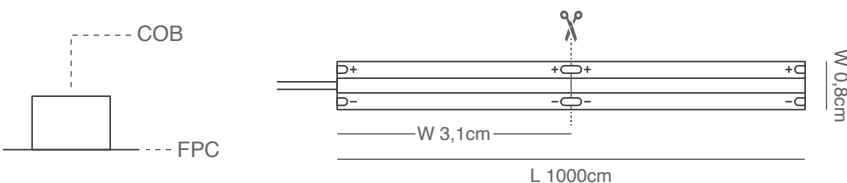

Dimensions/Cuts