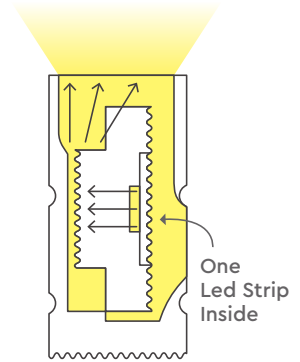

One Led Strip Inside

Accessories