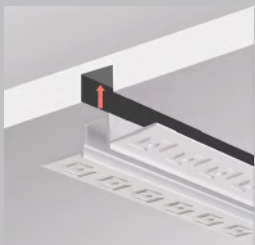

1. Place the aluminum groove into the already opened lamp groove

2. Tighten the screws to secure the aluminum groove

3. Cover the edge with anti crack mesh and apply putty flat

4. Apply wall paint

5. Attach and tighten the light strip and conduct a power on test