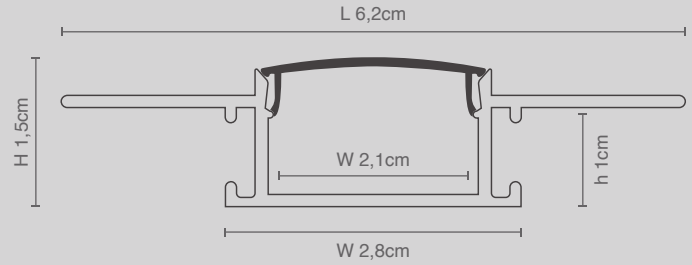

ALUMINIUM PROFILE TRIMLESS

ALUMINIUM PROFILE FLEXIBLE TRIMLESS

Instructions

1. Place the aluminum groove into the already opened lamp groove

2. Tighten the screws to secure the aluminum groove

3. Cover the edge with anti crack mesh and apply putty flat

4. Apply wall paint

5. Attach and tighten the light strip and conduct a power on test

6. Test the lampshade on the rear cover