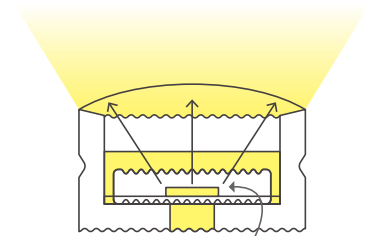

One Led Strip Inside

Accessories

Caps Set (2pcs)

77-50558-0.6

Clip

7-50559-0.50

Straight Clip

77-50541-2.40

Flexible Clip

77-50540-2.40