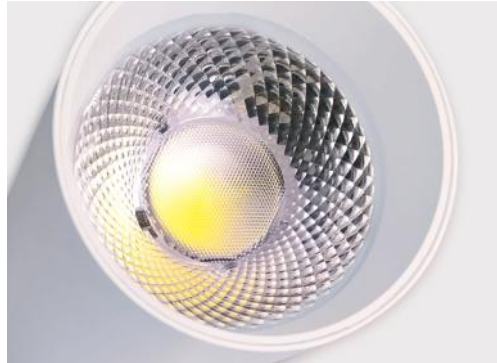

Photo	Code	Description	Dimensions	Watt	Volt	Lumen	CCT, Kelvin	CRI	IP	Beam Angle	Adjustable	URG	Driver	Led Chip	Phase	Dim
	77-9121-44	Spot Led Black Aluminium	7,6x18,2x24cm	30W	220-240V	2850 Lm	3000k-4000k-5000k	>90	20	36°	✓	<13	LIFUD	Bridgelux	3Phase	-
	77-9122-44	Spot Led White Aluminium	7,6x18,2x24cm	30W	220-240V	2850 Lm	3000k-4000k-5000k	>90	20	36°	✓	<13	LIFUD	Bridgelux	3Phase	-