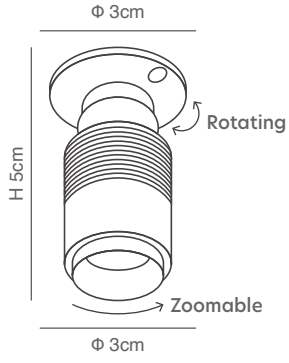

Ceiling

Zoomable Joint

Zoomable and Movable Joint Ceiling Spot Led
Black and White Aluminium Body

3000k 4000k LED 2W F IP20 220V 240V
CRI >90 5 YEARS WARRANTY CE Included Driver

Beam Angle

PHOTO	CODE	DESCRIPTION	DIMENSIONS	WATT	VOLT	LUMEN	CCT	CRI	IP	BEAM ANGLE
	77-9258-11	Zoomable Joint Ceiling Spot Black Aluminium Body	3x3x5cm	2W	220V 240V	140Lm	3000k	>90	20	15-35°
	77-9259-11	Zoomable Joint Ceiling Spot Black Aluminium Body	3x3x5cm	2W	220V 240V	140Lm	4000k	>90	20	15-35°
	77-9260-11	Zoomable Joint Ceiling Spot White Aluminium Body	3x3x5cm	2W	220V 240V	140Lm	3000k	>90	20	15-35°
	77-9261-11	Zoomable Joint Ceiling Spot White Aluminium Body	3x3x5cm	2W	220V 240V	140Lm	4000k	>90	20	15-35°

Available package of three of each item | The driver is included