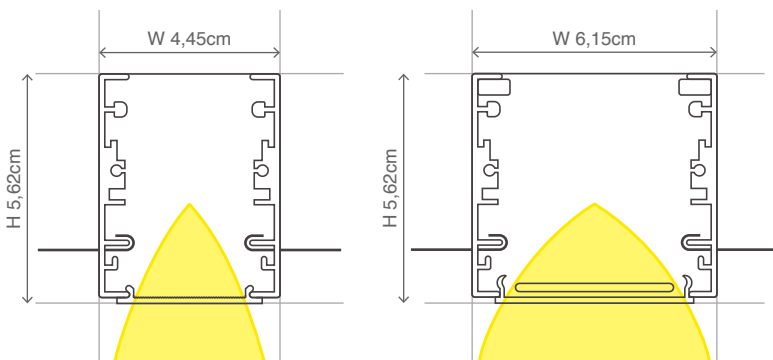

Main Features

● Black ● White ● Grey ● Special Ral

All the trimless metal safety accessories are included.

Trimless

Aluminium Caps Included

Characteristics and Advantages

- Available from 59cm to 451cm
- Opal diffuser UGR<22 or Honeycomb UGR<15
- Beam Angle (Opal 120°, Honeycomb 30°)
- Three types of driver (ON-OFF, DALI, TRIAC with the ability TUYA)
- Coming in White, Black, Grey or optionally Special Ral
- Included 1,5m wire adjustable suspension. Request for 3m or 5m
- Low operating temperature due to excellent heat induction
- Excellent performance with low power consumption