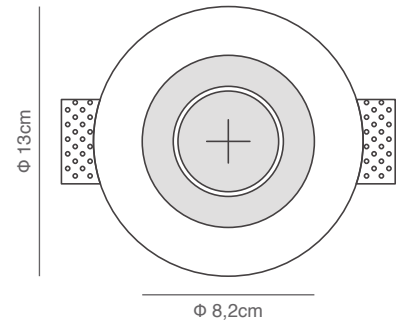

**Borderless Recessed
Gypsum Downlight**