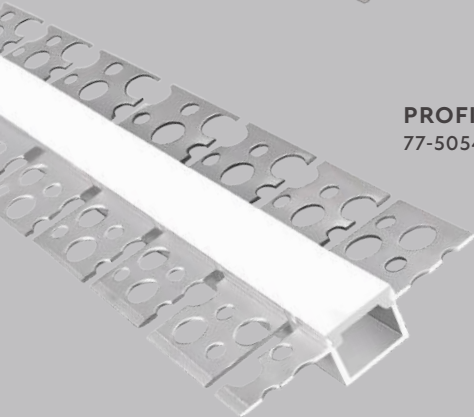

PC ROB OPAL
77-50548-1

PROFILE ALUMINIUM TRIMLESS
77-50547-5

CAPS SET (2pcs)
77-50550-0.25

ALUMINIUM PROFILE FLEXIBLE TRIMLESS

SILICONE ROB OPAL
77-50556-0.80

PROFILE FLEXIBLE TRIMLESS
77-50549-4

Instructions