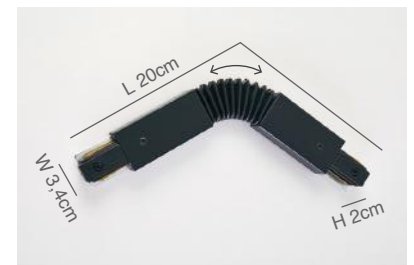

Uno Connectors 1Phase
Black Aluminium Body

77-9132-2
Uno Power Supply Cap

77-9133-0.3
Uno End Cap

77-9134-2
Uno Straight Connector

77-9135-2
Uno 90° Corner Connector

77-9136-2.50
Uno T Connector

77-9137-8
Uno Flexible Connector