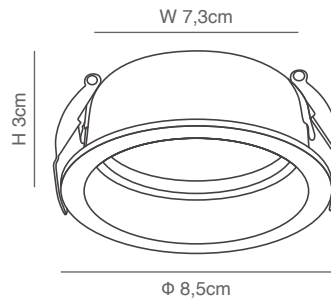

Downlight Recessed Spot
Black and White Aluminium Body.

Cielo
Light Down
Led Gu10 1x5Watt
or COB 20Watt
3000k or 4000k

- Black
77-9239-4
- White
77-9240-4

Inside Cups Depo

Lighting Angle Can Be Adjusted 30°