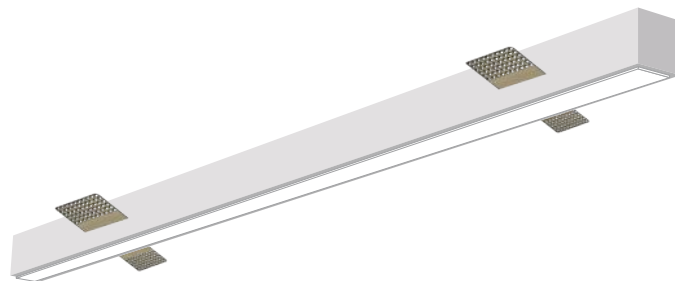

MP44.56 Trimless

MP44.56 TRIMLESS WHITE

STANDART WATT

Length (cm)	Code On/off	Description Code	Watt	Lumen	On/off	Triac	Dali
59	77-41331-74	MP44.56T-059-S-3-O-OFF-WH	12,6	1880	74	80	104
87	77-41427-84	MP44.56T-087-S-3-O-OFF-WH	18,9	2820	84	90	116
115	77-41523-96	MP44.56T-115-S-3-O-OFF-WH	25,2	3760	96	108	122
143	77-41619-114	MP44.56T-143-S-3-O-OFF-WH	31,5	4700	114	126	142
171	77-41715-130	MP44.56T-171-S-3-O-OFF-WH	37,8	5640	130	136	158
199	77-41811-140	MP44.56T-199-S-3-O-OFF-WH	44,1	6580	140	158	172
227	77-41907-154	MP44.56T-227-S-3-O-OFF-WH	50,4	7520	154	172	184
255	77-42003-170	MP44.56T-255-S-3-O-OFF-WH	56,7	8460	170	188	208
283	77-42099-180	MP44.56T-283-S-3-O-OFF-WH	63	9400	180	198	218
311	77-42195-194	MP44.56T-311-S-3-O-OFF-WH	69,3	10340	194	218	234
339	77-42291-210	MP44.56T-339-S-3-O-OFF-WH	75,6	11280	210	234	264
367	77-42387-220	MP44.56T-367-S-3-O-OFF-WH	81,9	12220	220	244	276
395	77-42483-240	MP44.56T-395-S-3-O-OFF-WH	88,2	13160	240	270	296
423	77-42579-246	MP44.56T-423-S-3-O-OFF-WH	94,5	14100	246	276	312
451	77-42675-262	MP44.56T-451-S-3-O-OFF-WH	100,8	15040	262	292	322

HIGH WATT

Length (cm)	Code On/off	Description Code	Watt	Lumen	On/off	Triac	Dali
59	77-41335-78	MP44.56T-059-H-3-O-OFF-WH	21,6	3100	78	84	88
87	77-41431-92	MP44.56T-087-H-3-O-OFF-WH	32,4	4650	92	104	100
115	77-41527-112	MP44.56T-115-H-3-O-OFF-WH	43,2	6200	112	124	112
143	77-41623-124	MP44.56T-143-H-3-O-OFF-WH	54	7750	124	144	122
171	77-41719-146	MP44.56T-171-H-3-O-OFF-WH	64,8	9300	146	164	148
199	77-41815-158	MP44.56T-199-H-3-O-OFF-WH	75,6	10850	158	182	158
227	77-41911-168	MP44.56T-227-H-3-O-OFF-WH	86,4	12400	168	192	168
255	77-42007-186	MP44.56T-255-H-3-O-OFF-WH	97,2	13950	186	216	206
283	77-42103-196	MP44.56T-283-H-3-O-OFF-WH	108	15500	196	226	224
311	77-42199-212	MP44.56T-311-H-3-O-OFF-WH	118,8	17050	212	216	242
339	77-42295-224	MP44.56T-339-H-3-O-OFF-WH	129,6	18600	224	228	258
367	77-42391-260	MP44.56T-367-H-3-O-OFF-WH	140,4	20150	260	268	272
395	77-42487-280	MP44.56T-395-H-3-O-OFF-WH	151,2	21700	280	288	282
423	77-42583-290	MP44.56T-423-H-3-O-OFF-WH	162	23250	290	298	296
451	77-42679-300	MP44.56T-451-H-3-O-OFF-WH	172,8	24800	300	314	306

Δυνατότητα επιλογής Kelvin, αλλάζοντας το **3** (3000K) σε **4** (4000K), εάν επιθυμείτε ο φωτισμός σας να είναι 4000K αντί για 3000K.
Δυνατότητα επιλογής μεταξύ Opal ή Κυψέλης, αλλάζοντας το **O** (OPAL) σε **MP** (HONEYCOMB), σύμφωνα με την επιθυμία σας.
Δυνατότητα επιλογής μετασχηματιστή Triac ή Dali, αλλάζοντας το **OF** (ON/OFF) σε **T** (TRIAC) ή **D** (DALI), σύμφωνα με την επιλογή σας.
Δυνατότητα επιλογής χρώματος, αλλάζοντας το **BL** (Μαύρο) σε **WH** (Άσπρο), **GR** (Γκρι) ή **SR** (Special Ral).

Επεξήγηση Τιμοκαταλόγων