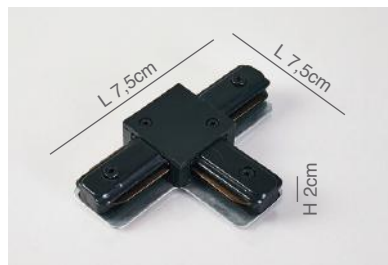

Uno Connectors 1Phase
Black Aluminium Body

77-9132-2
Uno Power Supply Cap

77-9133-0.3
Uno End Cap

77-9134-2
Uno Straight Connector

77-9135-2
Uno 90° Corner Connector

77-9136-2.50
Uno T Connector

77-9137-8
Uno Flexible Connector