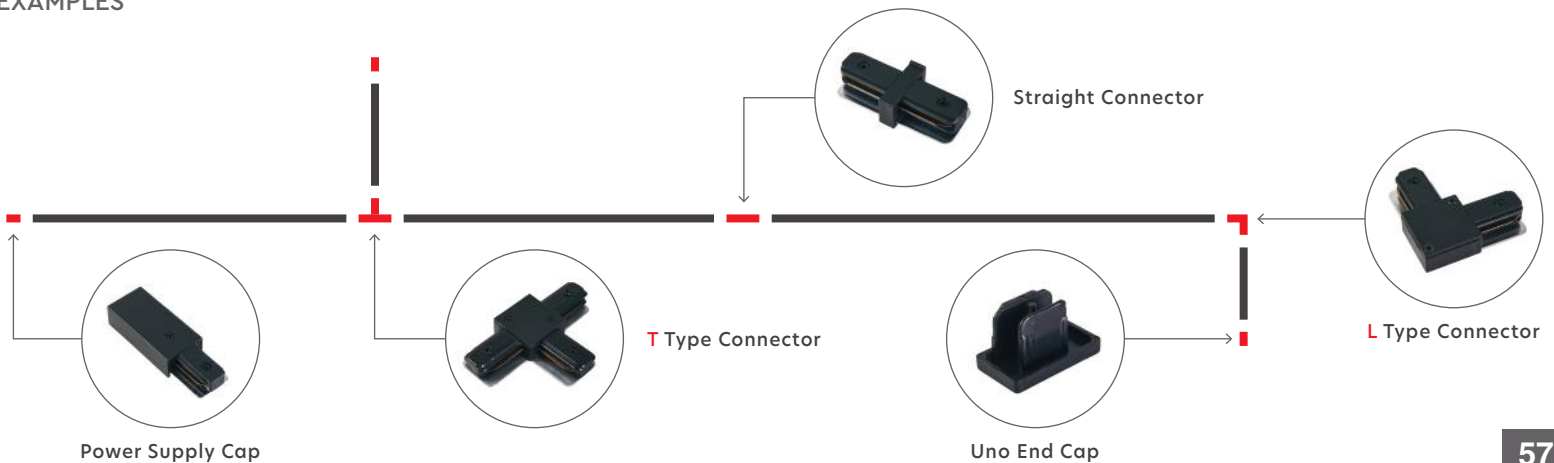

CREATE YOUR OWN SHAPE

EXAMPLES