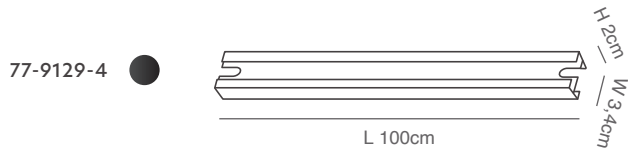

77-9103-2.50
Trio Brackets White

77-9104-1
Trio Wire Suspension

CREATE YOUR OWN SHAPE

EXAMPLES

1 Phase - 2 Wires Tracks

Uno Tracks

Uno Track Rails 1Phase
Black Aluminium Body

Uno Connectors