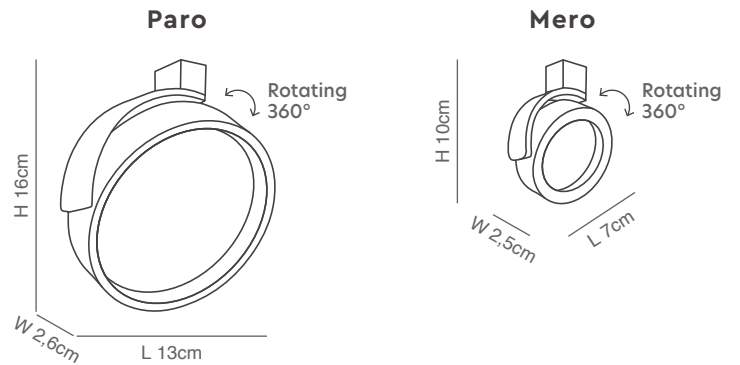

Track Lights

PAR111

PAR5.3

PAR111

Paro and Mero Track Light

Paro Track Light
Black and White Aluminium Body PAR111

Mero Track Light
Black Aluminium Body PAR5.3 GU10