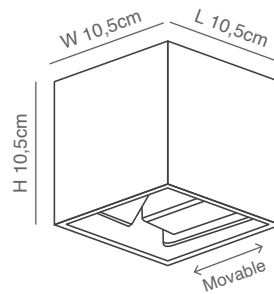

Cubo
77-9271-25

Cubo

Led Wall lamp
Dark Grey Aluminium Body

77-9271-25
Light Up-Down
LED 2x5Watt

Adjustable Beam Angle

Cuadro
77-9269-9

5
YEARS
WARRANTY

IP65