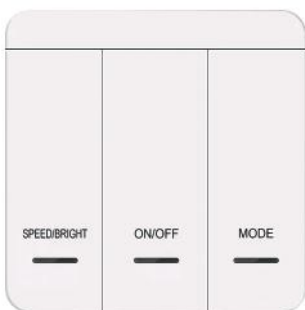

Use It With The Switch

Switch With Battery
77-50571-6

Dimensions/Cuts

Straight Connector
For Led Strips
77-50673-0.15

PRICE PER METER

LED STRIPS CCT

CODE	CCT	WATT	LUMEN/m	LUMEN/w
77-50519-6	3000k - 6500k	14W/m	1350Lm/m	95Lm/w