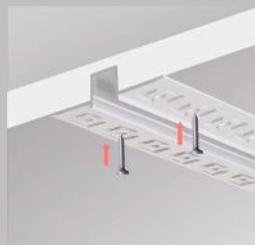

1. Place the aluminum groove into the already opened lamp groove

2. Tighten the screws to secure the aluminum groove

3. Cover the edge with anti crack mesh and apply putty flat

4. Apply wall paint

5. Attach and tighten the light strip and conduct a power on test