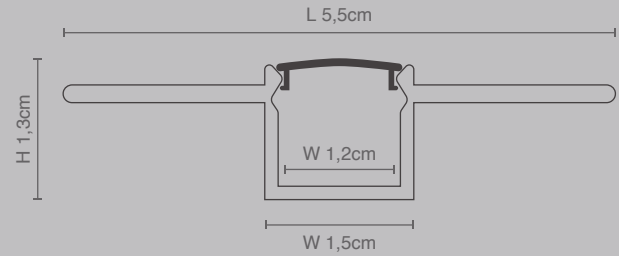

ALUMINIUM PROFILE TRIMLESS

ALUMINIUM PROFILE FLEXIBLE TRIMLESS

Instructions

1. Place the aluminum groove into the already opened lamp groove

2. Tighten the screws to secure the aluminum groove

3. Cover the edge with anti crack mesh and apply putty flat

4. Apply wall paint

5. Attach and tighten the light strip and conduct a power on test

6. Test the lampshade on the rear cover