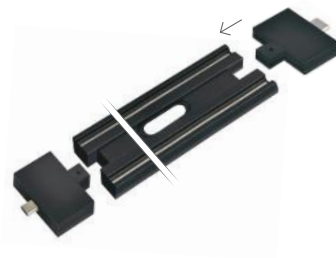

Magnetic Flex Track

Slim Surface Mounted Aluminum Black Rail
Male-Female Micro USB Connectors

Includes Micro USB Connectors

Connectors Micro USB

Magnetic Flex Driver

LED Surface Mountain Driver
100W AC220V to 48V
Includes Male-Female
Micro USB Connectors