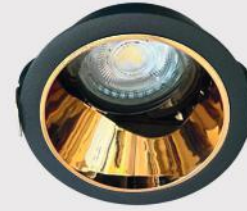

Done

Customize Products

Create your own spotlight by combining the cielo with any inside cup depo.

5
YEARS
WARRANTY

IP20

CIELO 77-9239 +
DEPO 77-9241

CIELO 77-9239 +
DEPO 77-9242

CIELO 77-9239 +
DEPO 77-9245