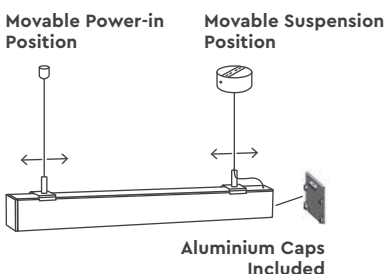

MASTER PROFILES							
Length cm	Standart Watt			Length cm	High Watt		
	Watt	Lumen 3.000K	Lumen 4.000K		Watt	Lumen 3.000K	Lumen 4.000K
59	12,6	1880	1900	59	21,6	3100	3120
87	18,9	2820	2850	87	32,4	4650	4680
115	25,2	3760	3800	115	43,2	6200	6240
143	31,5	4700	4750	143	54	7750	7800
171	37,8	5640	5700	171	64,8	9300	9360
199	44,1	6580	6650	199	75,6	10850	10920
227	50,4	7520	7600	227	86,4	12400	12480
255	56,7	8460	8550	255	97,2	13950	14040
283	63	9400	9500	283	108	15500	15600
311	69,3	10340	10450	311	118,8	17050	17160
339	75,6	11280	11400	339	129,6	18600	18720
367	81,9	12220	12350	367	140,4	20150	20280
395	88,2	13160	13300	395	151,2	21700	21840
423	94,5	14100	14250	423	162	23250	23400
451	100,8	15040	15200	451	172,8	24800	24960