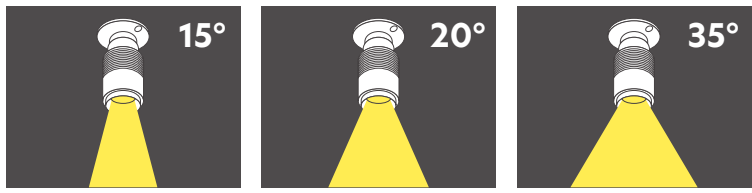

Ceiling

Zoomable Joint

Zoomable and Movable Joint Ceiling Spot Led
Black and White Aluminium Body

3000k 4000k LED 2W F IP20 220V 240V
CRI >90 5 YEARS WARRANTY CE Included Driver

Beam Angle

PHOTO	CODE	DESCRIPTION	DIMENSIONS	WATT	VOLT	LUMEN	CCT	CRI	IP	BEAM ANGLE
	77-9258-11	Zoomable Joint Ceiling Spot Black Aluminium Body	3x3x5cm	2W	220V 240V	140Lm	3000k	>90	20	15-35°
	77-9259-11	Zoomable Joint Ceiling Spot Black Aluminium Body	3x3x5cm	2W	220V 240V	140Lm	4000k	>90	20	15-35°
	77-9260-11	Zoomable Joint Ceiling Spot White Aluminium Body	3x3x5cm	2W	220V 240V	140Lm	3000k	>90	20	15-35°
	77-9261-11	Zoomable Joint Ceiling Spot White Aluminium Body	3x3x5cm	2W	220V 240V	140Lm	4000k	>90	20	15-35°