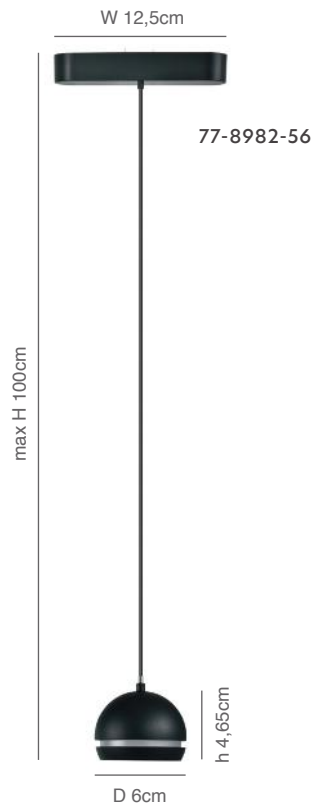

77-8975-36 L 30cm

77-8976-46 L 60cm

77-8977-65 L 115cm

Magnetic Flex Lightings

Surface Mounted Black Aluminum and PC Magnetic Lighting System

PHOTO	CODE	DESCRIPTION	WATT	VOLT	LUMEN	CCT	CRI	IP	BEAM ANGLE	DIM.	TUYA
	77-8975-36	Led Linear Light Black Aluminium 30x3cm	6W	48V	480Lm	3000k	>90	20	120	-	-
	77-8976-46	Led Linear Light Black Aluminium 60x3cm	8W	48V	960Lm	3000k	>90	20	120	-	-
	77-8977-65	Led Linear Light Black Aluminium 115x3cm	12W	48V	1600Lm	3000k	>90	20	120	-	-
	77-8981-96	Led Pendant Light Black Aluminium 100x8,5x7,4cm	8W	48V	640Lm	3000k	>90	20	36	-	-
	77-8982-56	Led Pendant Light Black Aluminium 100x6x4,65cm	6W	48V	480Lm	3000k	>90	20	110	-	-
	77-8980-48	Led Spot Lightblack Aluminium 18x12,5x14cm	12W	48V	960Lm	3000k	>90	20	36	-	-
	77-8978-34	Led Spot Lightblack Aluminium 13x3x6,5cm	8W	48V	640Lm	3000k	>90	20	36	-	-
	77-8979-39	Led Spot Light Black Aluminium 18x12,5x14cm	12W	48V	960Lm	3000k	>90	20	36	-	-