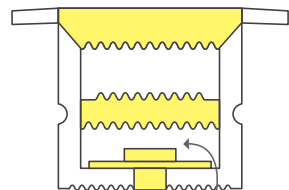

One Led Strip Inside