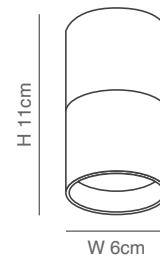

Ceiling

Bali
77-9235-10

Bali
77-9236-10

Bali GU10 Ceiling Spotlight

Bali GU10 Ceiling Spotlight
Black and White Aluminium Body

EASY INSTALLATION BULB

Cargo
77-9237-4

5
YEARS
WARRANTY