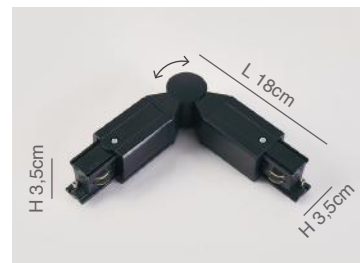

77-9115-15
Trio Adjustable Connector Black

77-9116-15
Trio Adjustable Connector White

Trio Hanging Accessories

Trio Hanging Accessories 3Phase
Black and White Aluminium Body

77-9102-2.50
Trio Brackets Black