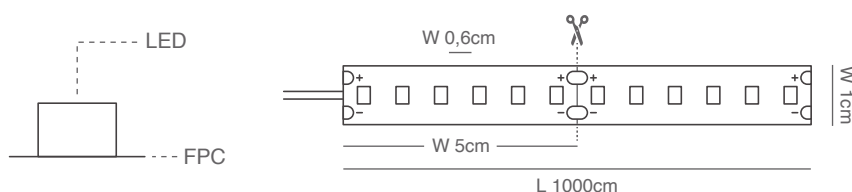

Dimensions/Cuts

Power Connect For Led Strips
 77-50672-0.15

Straight Connector For Led Strips
 77-50673-0.15

PRICE PER METER

LED STRIPS COB

CODE	CCT	WATT	LUMEN/m	LUMEN/w
77-50515-4.40	3000k	10W/m	980Lm/m	95Lm/w
77-50516-4.40	4000k	10W/m	980Lm/m	95Lm/w