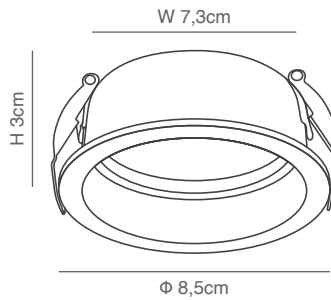

Cielo

Downlight Recessed Spot
Black and White Aluminium Body.

Cielo
Light Down
Led Gu10 1x5Watt
or COB 20Watt
3000k or 4000k

- Black
  77-9239-4
- White
  77-9240-4