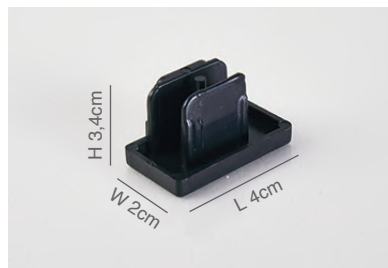

77-9133-0.3
Uno End Cap