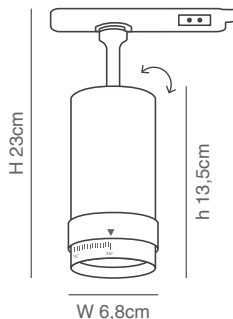

Spotlights and Tracks

3 Phase

Zumo
77-9119-48.50

Zumo
77-9120-48.50

Zumo Led Track Light

Zumo Led Track Light Zoomable.
Black And White Aluminium Body

With The Ability To Select Power Between 8,4w - 18,9w

Pout (w)	Iout (mA)	In (A)	λ	1	2	3	4
8.4	200	0.10	0.75C	-	-	-	-
10.5	250	0.11	0.78C	-	-	-	ON
12.6	300	0.12	0.82C	-	-	ON	-
14.7	350	0.13	0.83C	-	-	ON	ON
16.8	400	0.14	0.85C	-	ON	-	-
18.9	450	0.15	0.87C	-	ON	-	ON