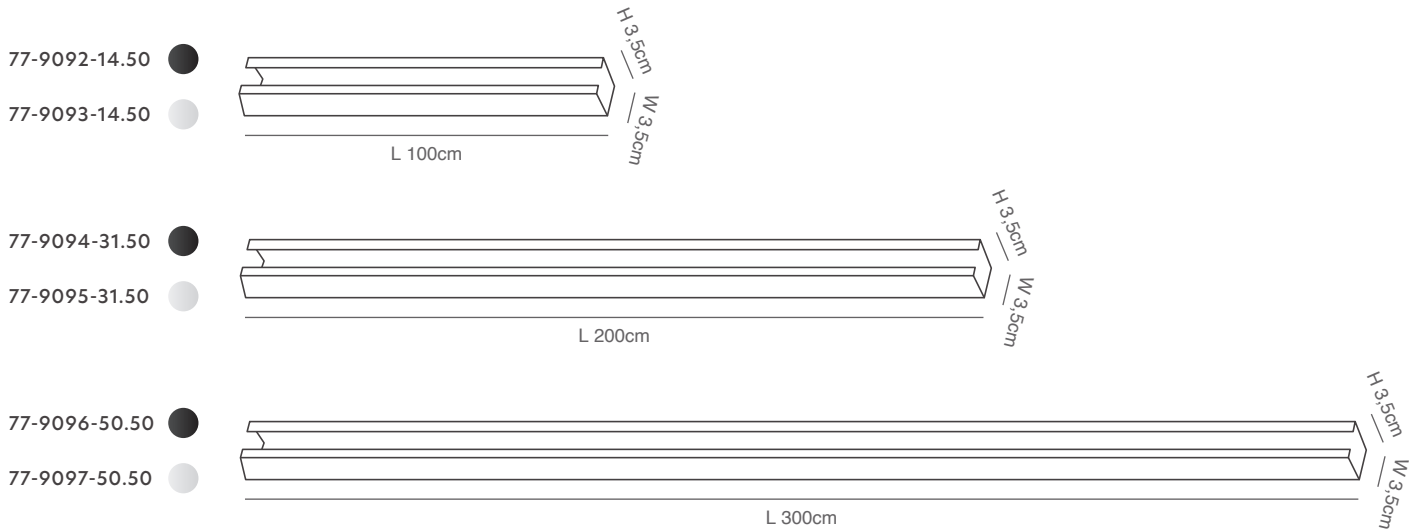

3 Phase - 4 Wires Tracks

Trio Tracks

Trio Track Rails 3Phase
Black and White Aluminium Body

Trio Connectors

Trio Connectors 3Phase
Black and White Aluminium Body