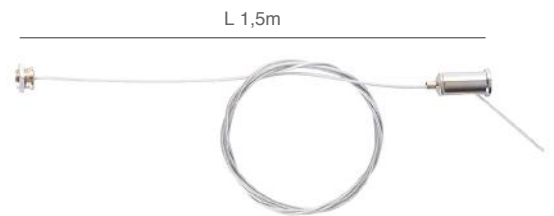

77-9104-1
Wire Suspension