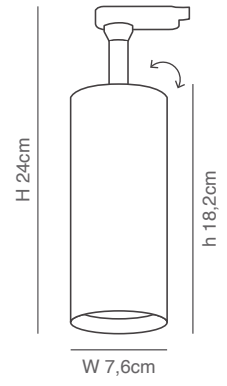

Photo	Code	Description	Dimensions	Watt	Volt	Lumen	CCT, Kelvin	CRI	IP	Beam Angle	Adjustable	URG	Driver	Led Chip	Phase	Dim
	77-9121-44	Spot Led Black Aluminium	7,6x18,2x24cm	30W	220-240V	2850 Lm	3000k-4000k-5000k	>90	20	36°	✓	<13	LIFUD	Bridgelux	3Phase	-
	77-9122-44	Spot Led White Aluminium	7,6x18,2x24cm	30W	220-240V	2850 Lm	3000k-4000k-5000k	>90	20	36°	✓	<13	LIFUD	Bridgelux	3Phase	-