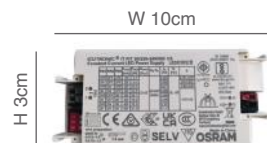

Osram Driver
77-50496-11.50
20Watt Non Dimmable
Un 220-240V
Uout max 42Vdc