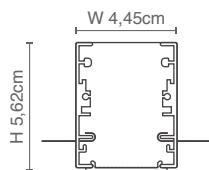

MP44.56 Trimless

MP44.56 TRIMLESS WHITE

STANDART WATT

Length (cm)	Code On/off	Description Code	Watt	Lumen	On/off	Triac	Dali
59	77-41331-74	MP44.56T-059-S-3-O-OFF-WH	12,6	1880	74	80	104
87	77-41427-84	MP44.56T-087-S-3-O-OFF-WH	18,9	2820	84	90	116
115	77-41523-96	MP44.56T-115-S-3-O-OFF-WH	25,2	3760	96	108	122
143	77-41619-114	MP44.56T-143-S-3-O-OFF-WH	31,5	4700	114	126	142
171	77-41715-130	MP44.56T-171-S-3-O-OFF-WH	37,8	5640	130	136	158
199	77-41811-140	MP44.56T-199-S-3-O-OFF-WH	44,1	6580	140	158	172
227	77-41907-154	MP44.56T-227-S-3-O-OFF-WH	50,4	7520	154	172	184
255	77-42003-170	MP44.56T-255-S-3-O-OFF-WH	56,7	8460	170	188	208
283	77-42099-180	MP44.56T-283-S-3-O-OFF-WH	63	9400	180	198	218
311	77-42195-194	MP44.56T-311-S-3-O-OFF-WH	69,3	10340	194	218	234
339	77-42291-210	MP44.56T-339-S-3-O-OFF-WH	75,6	11280	210	234	264
367	77-42387-220	MP44.56T-367-S-3-O-OFF-WH	81,9	12220	220	244	276
395	77-42483-240	MP44.56T-395-S-3-O-OFF-WH	88,2	13160	240	270	296
423	77-42579-246	MP44.56T-423-S-3-O-OFF-WH	94,5	14100	246	276	312
451	77-42675-262	MP44.56T-451-S-3-O-OFF-WH	100,8	15040	262	292	322

HIGH WATT

Length (cm)	Code On/off	Description Code	Watt	Lumen	On/off	Triac	Dali
59	77-41335-78	MP44.56T-059-H-3-O-OFF-WH	21,6	3100	78	84	88
87	77-41431-92	MP44.56T-087-H-3-O-OFF-WH	32,4	4650	92	104	100
115	77-41527-112	MP44.56T-115-H-3-O-OFF-WH	43,2	6200	112	124	112
143	77-41623-124	MP44.56T-143-H-3-O-OFF-WH	54	7750	124	144	122
171	77-41719-146	MP44.56T-171-H-3-O-OFF-WH	64,8	9300	146	164	148
199	77-41815-158	MP44.56T-199-H-3-O-OFF-WH	75,6	10850	158	182	158
227	77-41911-168	MP44.56T-227-H-3-O-OFF-WH	86,4	12400	168	192	168
255	77-42007-186	MP44.56T-255-H-3-O-OFF-WH	97,2	13950	186	216	206
283	77-42103-196	MP44.56T-283-H-3-O-OFF-WH	108	15500	196	226	224
311	77-42199-212	MP44.56T-311-H-3-O-OFF-WH	118,8	17050	212	216	242
339	77-42295-224	MP44.56T-339-H-3-O-OFF-WH	129,6	18600	224	228	258
367	77-42391-260	MP44.56T-367-H-3-O-OFF-WH	140,4	20150	260	268	272
395	77-42487-280	MP44.56T-395-H-3-O-OFF-WH	151,2	21700	280	288	282
423	77-42583-290	MP44.56T-423-H-3-O-OFF-WH	162	23250	290	298	296
451	77-42679-300	MP44.56T-451-H-3-O-OFF-WH	172,8	24800	300	314	306

Δυνατότητα επιλογής Kelvin, αλλάζοντας το **3** (3000K) σε **4** (4000K), εάν επιθυμείτε ο φωτισμός σας να είναι 4000K αντί για 3000K.
Δυνατότητα επιλογής μεταξύ Opal ή Κυψέλης, αλλάζοντας το **O** (OPAL) σε **MP** (HONEYCOMB), σύμφωνα με την επιθυμία σας.
Δυνατότητα επιλογής μετασχηματιστή Triac ή Dali, αλλάζοντας το **OF** (ON/OFF) σε **T** (TRIAC) ή **D** (DALI), σύμφωνα με την επιλογή σας.
Δυνατότητα επιλογής χρώματος, αλλάζοντας το **BL** (Μαύρο) σε **WH** (Άσπρο), **GR** (Γκρι) ή **SR** (Special Ral).

Επεξήγηση Τιμοκαταλόγων