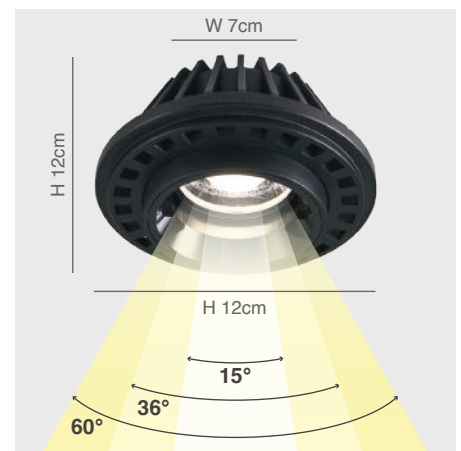

Teatro Led Par111 For Paro

77-9272-24

Teatro Led Par111
Black Aluminium Body PAR111
Zoomable, 18W, 3CCT, With Switch