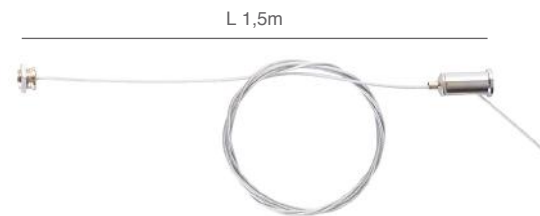

77-9104-1
Trio Wire Suspension