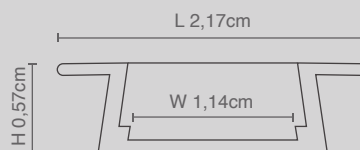

Wiring Diagrams

ALUMINIUM PROFILE

PC ROB OPAL
77-50574-0.90

CAPS SET (2pcs)
77-50575-0.25

PROFILE ALUMINIUM Π
77-50573-1.45

CLIPS SET (2pcs)
77-50576-0.15

PROFILE ALUMINIUM RECESSED
77-50572-1.30

CAPS SET (2pcs)
77-50554-0.25