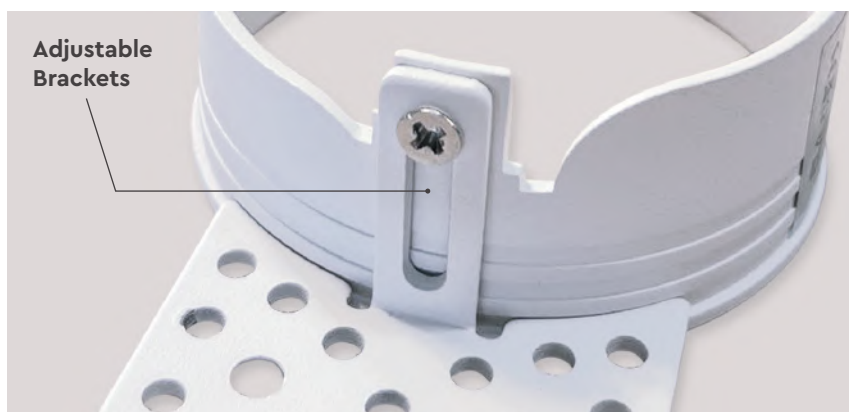

Build In

First Step
Choose inside Cup Cannon

Second Step
Choose COB or GU10

Thirst Step
Choose the frame

Complete