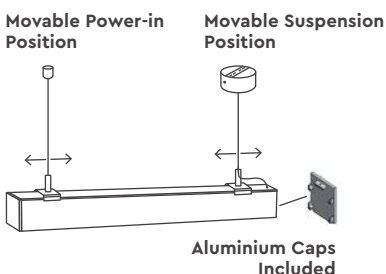

MASTER PROFILES							
Length cm	Standart Watt			Length cm	High Watt		
	Watt	Lumen 3.000K	Lumen 4.000K		Watt	Lumen 3.000K	Lumen 4.000K
59	12,6	1880	1900	59	21,6	3100	3120
87	18,9	2820	2850	87	32,4	4650	4680
115	25,2	3760	3800	115	43,2	6200	6240
143	31,5	4700	4750	143	54	7750	7800
171	37,8	5640	5700	171	64,8	9300	9360
199	44,1	6580	6650	199	75,6	10850	10920
227	50,4	7520	7600	227	86,4	12400	12480
255	56,7	8460	8550	255	97,2	13950	14040
283	63	9400	9500	283	108	15500	15600
311	69,3	10340	10450	311	118,8	17050	17160
339	75,6	11280	11400	339	129,6	18600	18720
367	81,9	12220	12350	367	140,4	20150	20280
395	88,2	13160	13300	395	151,2	21700	21840
423	94,5	14100	14250	423	162	23250	23400
451	100,8	15040	15200	451	172,8	24800	24960