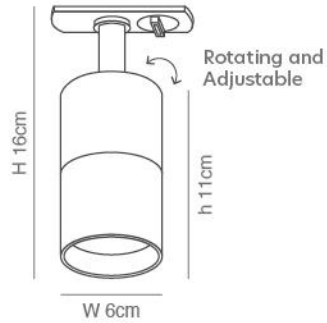

77-9230-16
32W 220-240V

77-9231-16
32W 220-240V

1 Phase

5
YEARS
WARRANTY

GU10

Barillo
77-9234-13

Barillo GU10 Track Light

Barillo GU10 Track Light for 1Phase Track
Black Aluminium Body