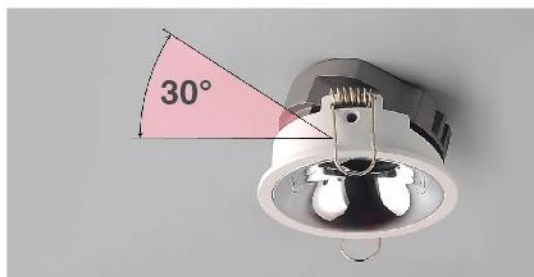

Lighting Angle Can Be Adjusted 30°