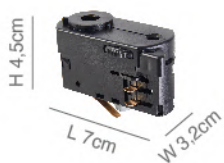

Suitable for Uno tracks

Ability to switch to 3phase
with adaptor 77-9109-6

EASY INSTALLATION BULB

Accessories for Barillo

ADAPTOR 3PHASE
77-9109-6 ●

DOWN LIGHT BASE
77-9105-5.50 ●

CEILING ROSETTE 3PHASE
77-9107-8 ●