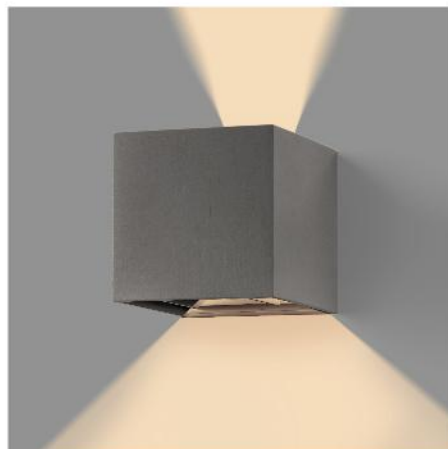

IP54

Cubo

Led Wall lamp
Dark Grey Aluminium Body

3000k IP54 F 220V/240V 5W*2 5 YEARS WARRANTY

dimming CE

77-9271-25
Light Up-Down
LED 2x5Watt

Adjustable Beam Angle

Cuadro
77-9269-9