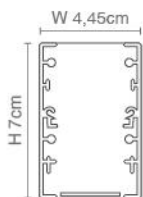

MP44.70 Pendant

MP44.70 PENDANT WHITE

STANDART WATT

Length (cm)	Code On/off	Description Code	Watt	Lumen	On/off	Triac	Dali
59	77-19734-66	MP44.70P-059-S-3-O-OFF-WH	12,6	1900	66	72	98
87	77-19830-82	MP44.70P-087-S-3-O-OFF-WH	18,9	2820	82	88	116
115	77-19926-94	MP44.70P-115-S-3-O-OFF-WH	25,2	3800	94	106	122
143	77-20022-108	MP44.70P-143-S-3-O-OFF-WH	31,5	4700	108	120	136
171	77-20118-124	MP44.70P-171-S-3-O-OFF-WH	37,8	5640	124	136	154
199	77-20214-138	MP44.70P-199-S-3-O-OFF-WH	44,1	6580	138	156	172
227	77-20310-152	MP44.70P-227-S-3-O-OFF-WH	50,4	7520	152	170	184
255	77-20406-166	MP44.70P-255-S-3-O-OFF-WH	56,7	8460	166	184	206
283	77-20502-170	MP44.70P-283-S-3-O-OFF-WH	63	9400	170	188	220
311	77-20598-196	MP44.70P-311-S-3-O-OFF-WH	69,3	10340	196	220	238
339	77-20694-216	MP44.70P-339-S-3-O-OFF-WH	75,6	11280	216	240	270
367	77-20790-230	MP44.70P-367-S-3-O-OFF-WH	81,9	12220	230	254	288
395	77-20886-250	MP44.70P-395-S-3-O-OFF-WH	88,2	13300	250	280	308
423	77-20982-264	MP44.70P-423-S-3-O-OFF-WH	94,5	14100	264	310	330
451	77-21078-282	MP44.70P-451-S-3-O-OFF-WH	100,8	15040	282	312	350

HIGH WATT

Length (cm)	Code On/off	Description Code	Watt	Lumen	On/off	Triac	Dali
59	77-19740-72	MP44.70P-059-H-3-O-OFF-WH	21,6	3100	72	78	98
87	77-19834-88	MP44.70P-087-H-3-O-OFF-WH	32,4	4650	88	100	116
115	77-19930-100	MP44.70P-115-H-3-O-OFF-WH	43,2	6200	100	112	126
143	77-20026-114	MP44.70P-143-H-3-O-OFF-WH	54	7750	114	132	142
171	77-20122-142	MP44.70P-171-H-3-O-OFF-WH	64,8	9300	142	160	166
199	77-20218-156	MP44.70P-199-H-3-O-OFF-WH	75,6	10850	156	180	180
227	77-20314-162	MP44.70P-227-H-3-O-OFF-WH	86,4	12480	162	190	190
255	77-20410-182	MP44.70P-255-H-3-O-OFF-WH	97,2	14040	182	212	136
283	77-20506-194	MP44.70P-283-H-3-O-OFF-WH	108	15500	194	224	156
311	77-20602-212	MP44.70P-311-H-3-O-OFF-WH	118,8	17050	212	148	274
339	77-20698-224	MP44.70P-339-H-3-O-OFF-WH	129,6	18600	224	260	292
367	77-20794-264	MP44.70P-367-H-3-O-OFF-WH	140,4	20280	264	306	328
395	77-20890-278	MP44.70P-395-H-3-O-OFF-WH	151,2	21700	278	326	358
423	77-20986-292	MP44.70P-423-H-3-O-OFF-WH	162	23250	292	340	378
451	77-21082-312	MP44.70P-451-H-3-O-OFF-WH	172,8	24800	312	366	408

Δυνατότητα επιλογής Kelvin, αλλάζοντας το **3** (3000K) σε **4** (4000K), εάν επιθυμείτε ο φωτισμός σας να είναι 4000K αντί για 3000K.
Δυνατότητα επιλογής μεταξύ Opal ή Κυψέλης, αλλάζοντας το **O** (OPAL) σε **MP** (HONEYCOMB), σύμφωνα με την επιθυμία σας.
Δυνατότητα επιλογής μετασχηματιστή Triac ή Dali, αλλάζοντας το **OF** (ON/OFF) σε **T** (TRIAC) ή **D** (DALI), σύμφωνα με την επιλογή σας.
Δυνατότητα επιλογής χρώματος, αλλάζοντας το **BL** (Μαύρο) σε **WH** (Άσπρο), **GR** (Γκρι) ή **SR** (Special Ral).

Επεξήγηση Τιμοκαταλόγων