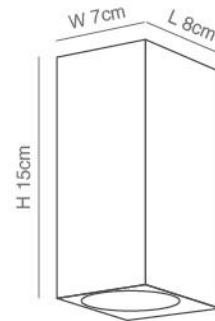

5
YEARS
WARRANTY

IP65

Cuadro
77-9270-12

Cuadro
Wall Lamp
Dark Grey Aluminium Body

77-9269-9
Light Down
LED GU10 1x5Watt

77-9270-12
Light Up-Down
LED GU10 2x5Watt

General Information

1. This catalogue cancels the previous one.
2. The products always travel at the risk of purchaser. Any claim for damage must be made by registration letter within 48 Hours of receipt of goods.
3. The products are being transferred in boxes, which are designed to ensure safe transportation. Customized packing is made for our special constructions.
4. Information and details, as shown in the present catalogue are indicative and in no way binding. Homelighting reserves the right , at any time and without notice , to modify and customize products in accordance with the CE standards.
5. The product pictures and ambiances in this catalogue can deviate from reality and they do not necessarily concur with the usual application of the product.
6. In every code 77-XXXX-XXX, the digits after the second dash are the price catalogue, from there you calculate your discount.
For example 77-8089-41, the price catalogue is 41 euros.
7. In the linear profiles , the numbers that are shown below the columns On/off, Dali and Triac are the price catalogue of the products.
For example :