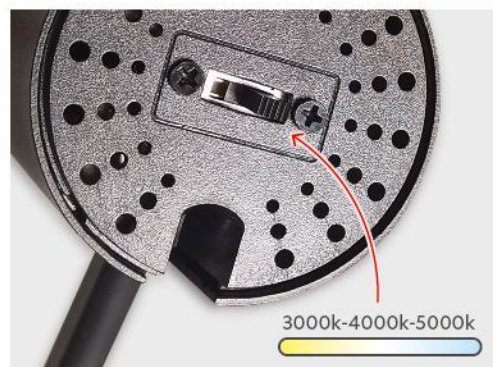

3 Phase

Gozo
77-9123-37

Gozo
77-9124-37

Gozo Led Track Light

Gozo Led Track Light
Black And White Aluminium Body

| Photo | Code | Description | Dimensions | Watt | Volt | Lumen | CCT, Kelvin | CRI | IP | Beam Angle | Adjustable | URG | Driver | Led Chip | Phase | Dim |
|-------|------------|--------------------------|---------------|------|----------|---------|-------------------|-----|----|------------|------------|-----|--------|-----------|--------|-----|
| | 77-9123-37 | Spot Led Black Aluminium | 6,6x15,7x22cm | 18W | 220-240V | 1710 Lm | 3000k-4000k-5000k | >90 | 20 | 24° | ✓ | <13 | LIFUD | Bridgelux | 3Phase | - |
| | 77-9124-37 | Spot Led White Aluminium | 6,6x15,7x22cm | 18W | 220-240V | 1710 Lm | 3000k-4000k-5000k | >90 | 20 | 24° | ✓ | <13 | LIFUD | Bridgelux | 3Phase | - |