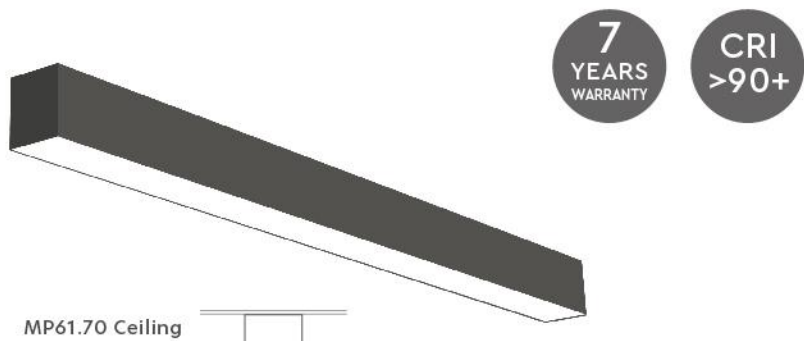

Profile - MP61.70