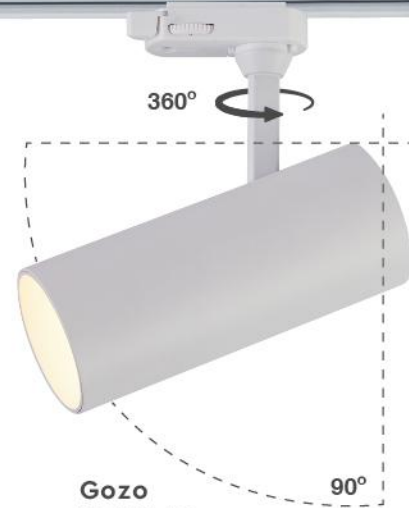

Gozo
77-9124-37