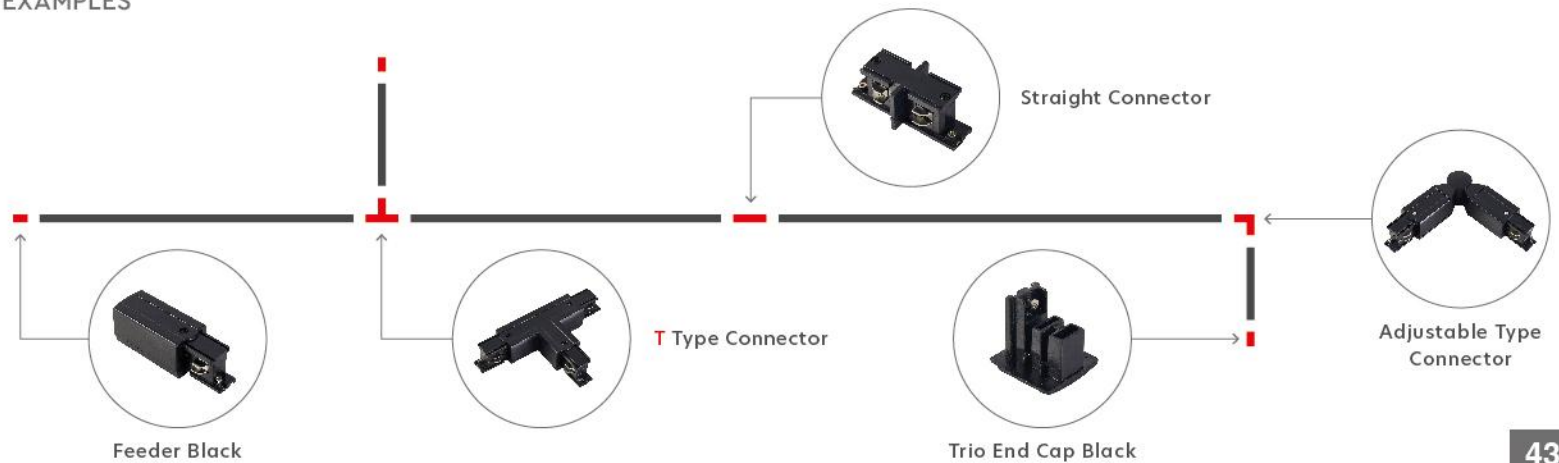

Trio Hanging Accessories 3Phase
Black and White Aluminium Body

77-9102-2.50
Trio Brackets Black

77-9103-2.50
Trio Brackets White

77-9104-1
Trio Wire Suspension

CREATE YOUR OWN SHAPE

EXAMPLES

1 Phase - 2 Wires Tracks