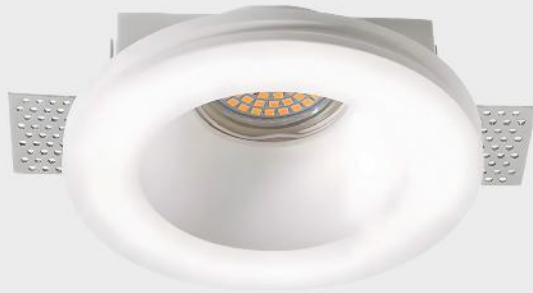

Gypsum Recessed Spot

Yeso
77-9264-5

5
YEARS
WARRANTY

IP20