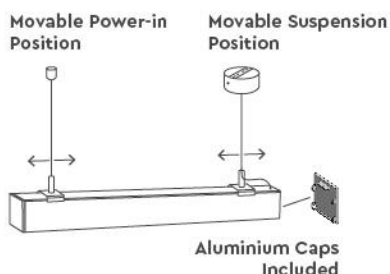

MASTER PROFILES							
Length cm	Standart Watt			Length cm	High Watt		
	Watt	Lumen 3.000K	Lumen 4.000K		Watt	Lumen 3.000K	Lumen 4.000K
59	12,6	1880	1900	59	21,6	3100	3120
87	18,9	2820	2850	87	32,4	4650	4680
115	25,2	3760	3800	115	43,2	6200	6240
143	31,5	4700	4750	143	54	7750	7800
171	37,8	5640	5700	171	64,8	9300	9360
199	44,1	6580	6650	199	75,6	10850	10920
227	50,4	7520	7600	227	86,4	12400	12480
255	56,7	8460	8550	255	97,2	13950	14040
283	63	9400	9500	283	108	15500	15600
311	69,3	10340	10450	311	118,8	17050	17160
339	75,6	11280	11400	339	129,6	18600	18720
367	81,9	12220	12350	367	140,4	20150	20280
395	88,2	13160	13300	395	151,2	21700	21840
423	94,5	14100	14250	423	162	23250	23400
451	100,8	15040	15200	451	172,8	24800	24960