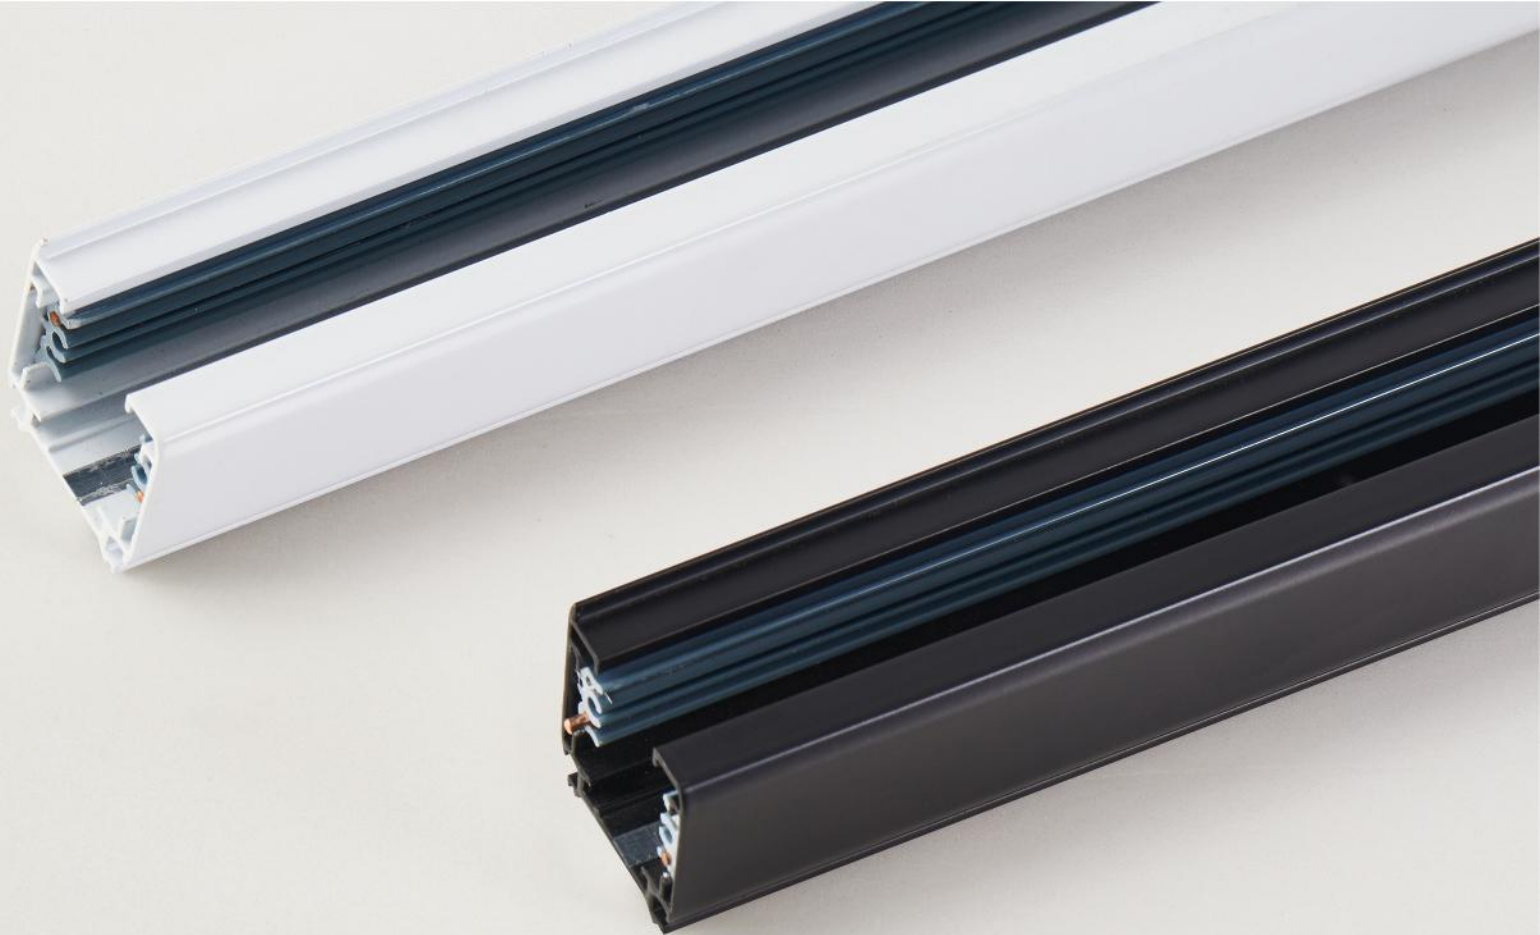

77-9112-3
Trio Straight Connector White

77-9113-9.50
Trio T Connector Black

77-9114-9.50
Trio T Connector White

77-9115-15
Trio Adjustable Connector Black

77-9116-15
Trio Adjustable Connector White

Trio Hanging Accessories