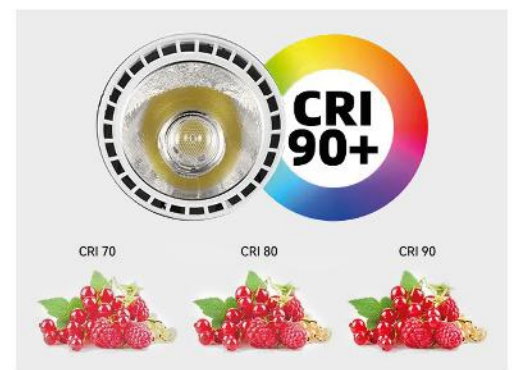

Gozo Led Track Light

Gozo Led Track Light
Black And White Aluminium Body

Photo	Code	Description	Dimensions	Watt	Volt	Lumen	CCT, Kelvin	CRI	IP	Beam Angle	Adjustable	URG	Driver	Led Chip	Phase	Dim
	77-9121-44	Spot Led Black Aluminium	7,6x18,2x24cm	30W	220-240V	2850 Lm	3000k-4000k-5000k	>90	20	36°	✓	<13	LIFUD	Bridgelux	3Phase	-
	77-9122-44	Spot Led White Aluminium	7,6x18,2x24cm	30W	220-240V	2850 Lm	3000k-4000k-5000k	>90	20	36°	✓	<13	LIFUD	Bridgelux	3Phase	-