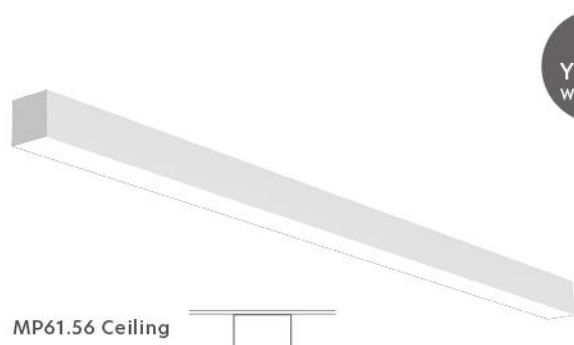

Profile - MP61.56