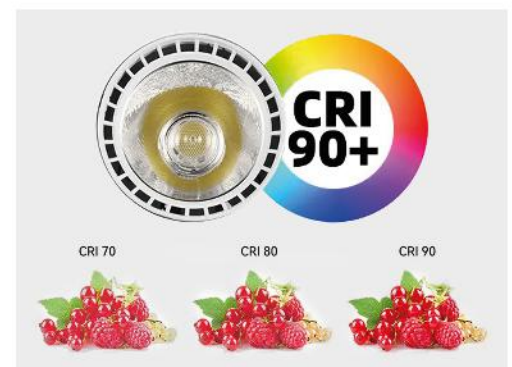

3 Phase

Gozo
77-9123-37

Gozo
77-9124-37

Gozo Led Track Light

Gozo Led Track Light
Black And White Aluminium Body

| Photo | Code | Description | Dimensions | Watt | Volt | Lumen | CCT, Kelvin | CRI | IP | Beam Angle | Adjustable | URG | Driver | Led Chip | Phase | Dim |
|-------|------------|--------------------------|---------------|------|----------|---------|-------------------|-----|----|------------|------------|-----|--------|-----------|--------|-----|
| | 77-9123-37 | Spot Led Black Aluminium | 6,6x15,7x22cm | 18W | 220-240V | 1710 Lm | 3000k-4000k-5000k | >90 | 20 | 24° | ✓ | <13 | LIFUD | Bridgelux | 3Phase | - |
| | 77-9124-37 | Spot Led White Aluminium | 6,6x15,7x22cm | 18W | 220-240V | 1710 Lm | 3000k-4000k-5000k | >90 | 20 | 24° | ✓ | <13 | LIFUD | Bridgelux | 3Phase | - |