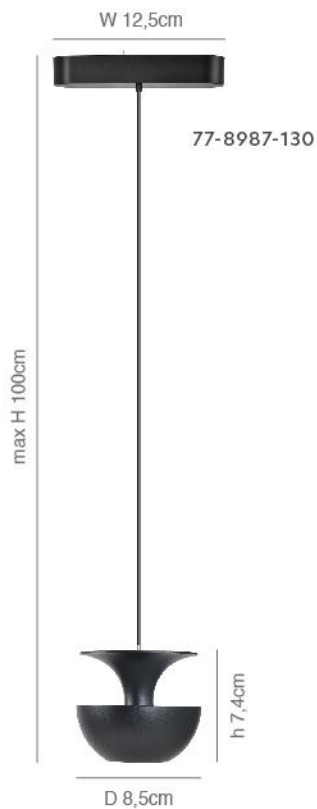

Surface Mounted Black Aluminum and PC
Magnetic Lighting System

77-8983-84

L 60cm

| PHOTO | CODE | DESCRIPTION | WATT | VOLT | LUMEN | CCT | CRI | IP | BEAM ANGLE | DIM. | TUYA |
|-------|-------------|---|------|------|-------|-------------|-----|----|------------|------|------|
| | 77-8983-84 | Smart Led Linear Light Black Aluminium 60x3cm | 12W | 48V | 960Lm | 2700k-6000k | >90 | 20 | 120 | ✓ | ✓ |
| | 77-8987-130 | Smart Led Pendant Light Black Aluminium 100x8,5x7,4cm | 8W | 48V | 640Lm | 2700k-6000k | >90 | 20 | 36 | ✓ | ✓ |
| | 77-8986-81 | Smart Led Pendant Light Black Aluminium 100x6x4,65cm | 6W | 48V | 480Lm | 2700k-6000k | >90 | 20 | 110 | ✓ | ✓ |
| | 77-8984-68 | Smart Led Spot Light Black Aluminium 18x12,5x14cm | 12W | 48V | 960Lm | 2700k-6000k | >90 | 20 | 36 | ✓ | ✓ |
| | 77-8982-56 | Smart Led Spot Light Black Aluminium 13x3x6,5cm | 8W | 48V | 640Lm | 2700k-6000k | >90 | 20 | 36 | ✓ | ✓ |
| | 77-8985-70 | Smart Led Spot Light Black Aluminium 18x12,5x14cm | 12W | 48V | 960Lm | 2700k-6000k | >90 | 20 | 36 | ✓ | ✓ |