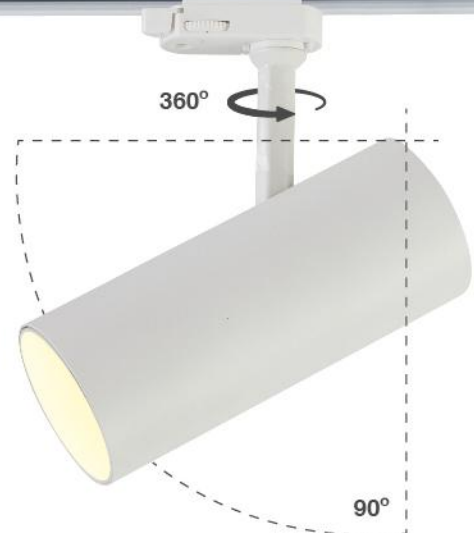

77-9108-8 ●

Available with Dimmable Driver Triac for Gozo

77-9232-12
22W 220-240V

77-9233-12
22W 220-240V

3 Phase

Gozo
77-9121-44

Gozo
77-9122-44

Gozo Led Track Light