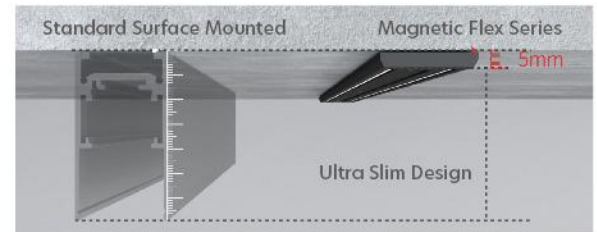

Magnetic Flex Track

Slim Surface Mounted Aluminum Black Rail
Male-Female Micro USB Connectors

Includes Micro USB Connectors