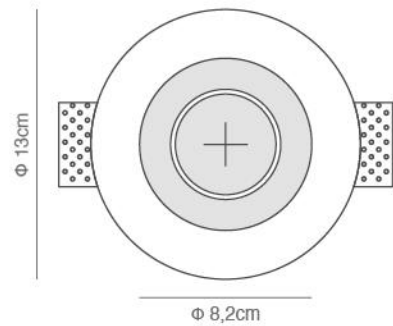

**Borderless Recessed
Gypsum Downlight**