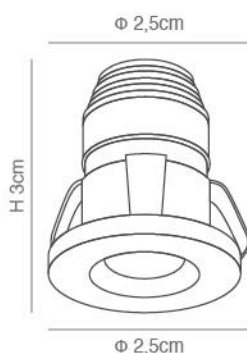

Recessed-Ceiling

Mini Renno

Mini Renno Recessed or Ceiling Spot Led
Black and White Aluminium Body

5
YEARS
WARRANTY

Movable Mavi

Movable Mavi Recessed or Ceiling
Spot Led Black and White Aluminium Body

| PHOTO | CODE | DESCRIPTION | DIMENTIONS | WATT | VOLT | LUMEN | CCT | CRI | IP | BEAM ANGLE | CUT OUT |
|-------|--------------|--|---------------|------|--------------|-------|-------|-----|----|------------|---------|
| | 77-9250-9.50 | Mini Renno Recessed or Ceiling Spot Black Aluminium Body | 2,5x2,5x3cm | 2W | 220V 240V | 140Lm | 3000k | >90 | 20 | 35° | 1,5cm |
| | 77-9251-9.50 | Mini Renno Recessed or Ceiling Spot Black Aluminium Body | 2,5x2,5x3cm | 2W | 220V 240V | 140Lm | 4000k | >90 | 20 | 35° | 1,5cm |
| | 77-9252-9.50 | Mini Renno Recessed or Ceiling Spot White Aluminium Body | 2,5x2,5x3cm | 2W | 220V 240V | 140Lm | 3000k | >90 | 20 | 35° | 1,5cm |
| | 77-9253-9.50 | Mini Renno Recessed or Ceiling Spot White Aluminium Body | 2,5x2,5x3cm | 2W | 220V 240V | 140Lm | 4000k | >90 | 20 | 35° | 1,5cm |
| | 77-9254-12 | Movable Mavi Recessed or Ceiling Spot Black Aluminium Body | 3,5x3,5x4,3cm | 2W | 220V 240V | 140Lm | 3000k | >90 | 20 | 35° | 2,5cm |
| | 77-9255-12 | Movable Mavi Recessed or Ceiling Spot Black Aluminium Body | 3,5x3,5x4,3cm | 2W | 220V 240V | 140Lm | 4000k | >90 | 20 | 35° | 2,5cm |
| | 77-9254-12 | Movable Mavi Recessed or Ceiling Spot White Aluminium Body | 3,5x3,5x4,3cm | 2W | 220V 240V | 140Lm | 3000k | >90 | 20 | 35° | 2,5cm |
| | 77-9255-12 | Movable Mavi Recessed or Ceiling Spot White Aluminium Body | 3,5x3,5x4,3cm | 2W | 220V 240V | 140Lm | 4000k | >90 | 20 | 35° | 2,5cm |