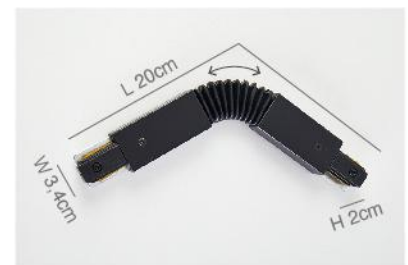

1 Phase - 2 Wires Tracks

Uno Tracks

Uno Track Rails 1Phase
Black Aluminium Body

Uno Connectors

Uno Connectors 1Phase
Black Aluminium Body