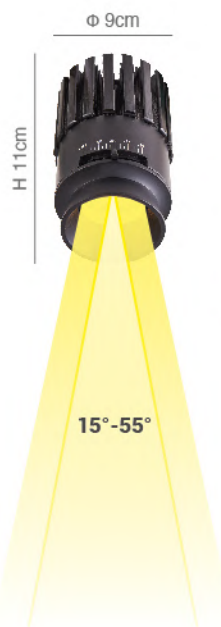

GUSTO
COB Zoomable
Led 20W, Black

77-9262-28
3000k

77-9263-28
4000k

KGP Triac Driver
77-50497-15
20Watt Dimmable
Un 220-240V
Uout max 55Vdc

Osram Driver
77-50496-11.50
20Watt Non Dimmable
Un 220-240V
Uout max 42Vdc