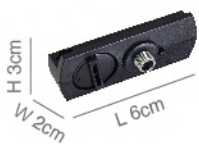

ADAPTOR 1PHASE BLACK

77-9138-1.50 ●