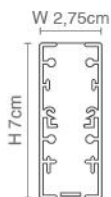

MP27.70 Pendant

MP27.70 PENDANT WHITE

STANDART WATT

Length (cm)	Code On/off	Description Code	Watt	Lumen	On/off	Triac
59	77-22612-70	MP27.70P-059-S-3-O-OFF-WH	12,6	1900	70	70
87	77-22675-74	MP27.70P-087-S-3-O-OFF-WH	18,9	2820	74	74
115	77-22739-84	MP27.70P-115-S-3-O-OFF-WH	25,2	3800	84	84
143	77-22803-90	MP27.70P-143-S-3-O-OFF-WH	31,5	4700	90	90
171	77-22867-100	MP27.70P-171-S-3-O-OFF-WH	37,8	5640	100	100
199	77-22931-114	MP27.70P-199-S-3-O-OFF-WH	44,1	6580	114	114
227	77-22995-120	MP27.70P-227-S-3-O-OFF-WH	50,4	7520	120	120
255	77-23059-124	MP27.70P-255-S-3-O-OFF-WH	56,7	8460	124	124
283	77-23123-128	MP27.70P-283-S-3-O-OFF-WH	63	9400	128	128
311	77-23187-146	MP27.70P-311-S-3-O-OFF-WH	69,3	10340	146	146
339	77-23251-156	MP27.70P-339-S-3-O-OFF-WH	75,6	11280	156	156
367	77-23315-160	MP27.70P-367-S-3-O-OFF-WH	81,9	12220	160	160
395	77-23379-176	MP27.70P-395-S-3-O-OFF-WH	88,2	13300	176	176
423	77-23443-190	MP27.70P-423-S-3-O-OFF-WH	94,5	14100	190	190
451	77-23507-210	MP27.70P-451-S-3-O-OFF-WH	100,8	15040	210	210

HIGH WATT

Length (cm)	Code On/off	Description Code	Watt	Lumen	On/off	Triac
59	77-22615-74	MP27.70P-059-H-3-O-OFF-WH	21,6	3100	74	74
87	77-22679-86	MP27.70P-087-H-3-O-OFF-WH	32,4	4650	86	86
115	77-22743-92	MP27.70P-115-H-3-O-OFF-WH	43,2	6200	92	92
143	77-22807-104	MP27.70P-143-H-3-O-OFF-WH	54	7750	104	104
171	77-22871-124	MP27.70P-171-H-3-O-OFF-WH	64,8	9300	124	124
199	77-22935-134	MP27.70P-199-H-3-O-OFF-WH	75,6	10850	134	134
227	77-22999-142	MP27.70P-227-H-3-O-OFF-WH	86,4	12480	142	142
255	77-23063-150	MP27.70P-255-H-3-O-OFF-WH	97,2	14040	150	150
283	77-23127-154	MP27.70P-283-H-3-O-OFF-WH	108	15500	154	154
311	77-23191-172	MP27.70P-311-H-3-O-OFF-WH	118,8	17050	172	172
339	77-23255-176	MP27.70P-339-H-3-O-OFF-WH	129,6	18600	176	176
367	77-23319-210	MP27.70P-367-H-3-O-OFF-WH	140,4	20280	210	210
395	77-23383-264	MP27.70P-395-H-3-O-OFF-WH	151,2	21700	264	264
423	77-23447-274	MP27.70P-423-H-3-O-OFF-WH	162	23250	274	274
451	77-23511-300	MP27.70P-451-H-3-O-OFF-WH	172,8	24800	300	300

Δυνατότητα επιλογής Kelvin, αλλάζοντας το **3** (3000K) σε **4** (4000K), εάν επιθυμείτε ο φωτισμός σας να είναι 4000K αντί για 3000K.
Δυνατότητα επιλογής μεταξύ Opal ή Κυψέλης, αλλάζοντας το **O** (OPAL) σε **MP** (HONEYCOMB), σύμφωνα με την επιθυμία σας.
Δυνατότητα επιλογής μετασχηματιστή Triac ή Dali, αλλάζοντας το **OF** (ON/OFF) σε **T** (TRIAC) ή **D** (DALI), σύμφωνα με την επιλογή σας.
Δυνατότητα επιλογής χρώματος, αλλάζοντας το **BL** (Μαύρο) σε **WH** (Άσπρο), **GR** (Γκρι) ή **SR** (Special Ral).

Επεξήγηση Τιμοκαταλόγων

Για Κυψέλη από μήκος 059-115 επιπλέον 6€ στην τιμή καταλόγου, από μήκος 143-227 επιπλέον 12€, από μήκος 255-339 επιπλέον 18€ και από μήκος 367-451 επιπλέον 24€ στην τιμή καταλόγου. Για τους μετασχηματιστές οι τιμές βρίσκονται στη λίστα παραπάνω. Για Special Ral επιπλέον 10% στην τιμή καταλόγου.