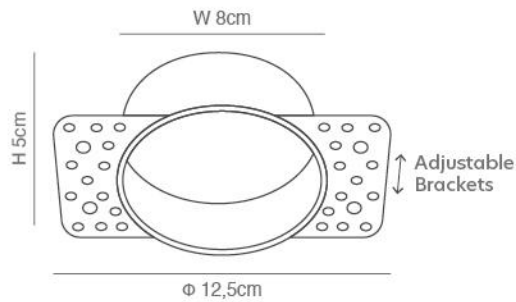

Trixi

Downlight Trimless Spot
Black and White Aluminium Body.

Trixi
Light Down
Led Gu10 1x5Watt
or COB 20Watt
3000k or 4000k

● Black
77-9248-5
● White
77-9249-5