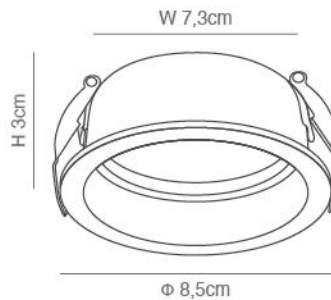

5
YEARS
WARRANTY

IP20

CIELO 77-9239 +
CANNON 77-9246

CIELO 77-9239 +
CANNON 77-9247

CIELO 77-9240 +
CANNON 77-9246

CIELO 77-9240 +
CANNON 77-9247

Cielo

Downlight Recessed Spot
Black and White Aluminium Body.