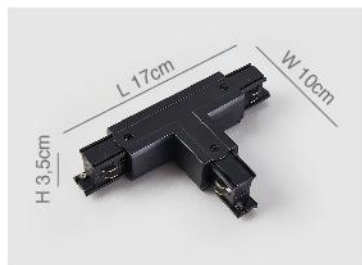

77-9100-0.5
Trio End Cap Black