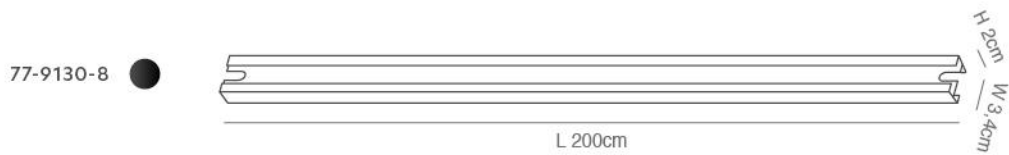

1 Phase - 2 Wires Tracks

Uno Tracks

Uno Track Rails 1Phase
Black Aluminium Body

Uno Connectors

Uno Connectors 1Phase
Black Aluminium Body