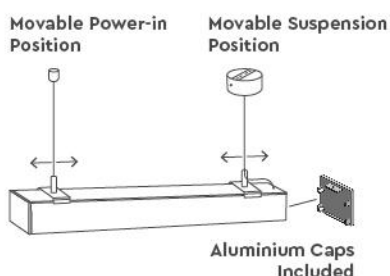

MASTER PROFILES							
Length cm	Standart Watt			Length cm	High Watt		
	Watt	Lumen 3.000K	Lumen 4.000K		Watt	Lumen 3.000K	Lumen 4.000K
59	12,6	1880	1900	59	21,6	3100	3120
87	18,9	2820	2850	87	32,4	4650	4680
115	25,2	3760	3800	115	43,2	6200	6240
143	31,5	4700	4750	143	54	7750	7800
171	37,8	5640	5700	171	64,8	9300	9360
199	44,1	6580	6650	199	75,6	10850	10920
227	50,4	7520	7600	227	86,4	12400	12480
255	56,7	8460	8550	255	97,2	13950	14040
283	63	9400	9500	283	108	15500	15600
311	69,3	10340	10450	311	118,8	17050	17160
339	75,6	11280	11400	339	129,6	18600	18720
367	81,9	12220	12350	367	140,4	20150	20280
395	88,2	13160	13300	395	151,2	21700	21840
423	94,5	14100	14250	423	162	23250	23400
451	100,8	15040	15200	451	172,8	24800	24960