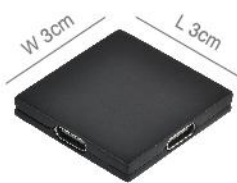

Magnetic Flex Track

Slim Surface Mounted Aluminum Black Rail
Male-Female Micro USB Connectors

Includes Micro USB Connectors

77-8989-16 L 30cm

77-8990-24 L 60cm

77-8991-33 L 120cm

Connectors Micro USB

77-8993-11
Four way female X connector