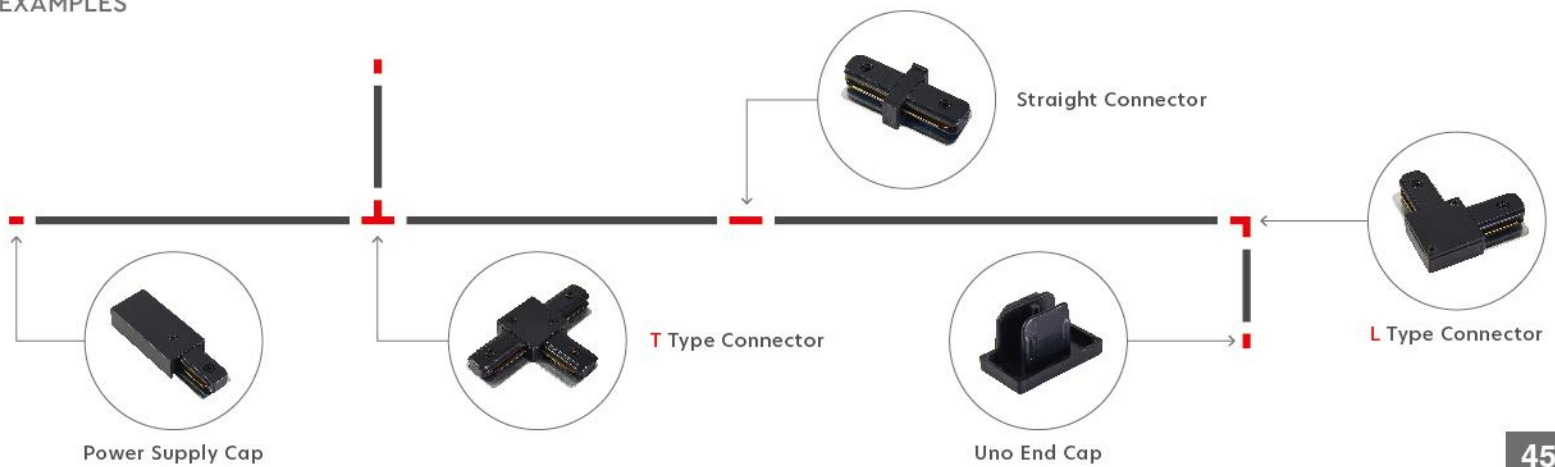

CREATE YOUR OWN SHAPE

EXAMPLES