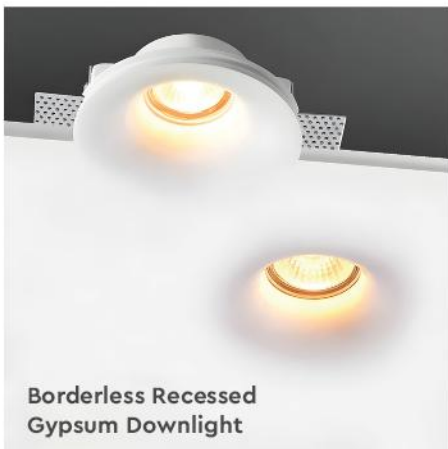

**Borderless Recessed
Gypsum Downlight**