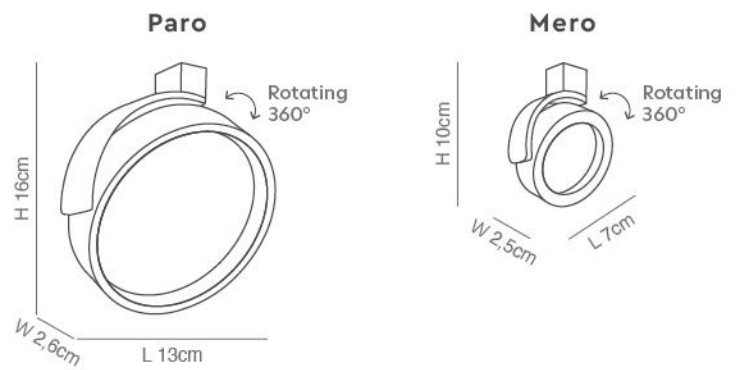

Paro and Mero Track Light

Paro Track Light
Black and White Aluminium Body PAR111

Mero Track Light
Black Aluminium Body PAR5.3 GU10