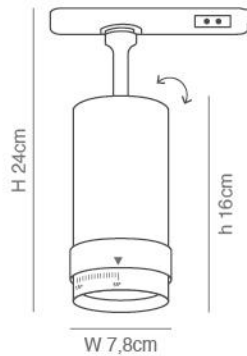

Zumo Led Track Light

Zumo Led Track Light Zoomable.
Black And White Aluminium Body

With The Ability To Select
Power Between 12,6w - 29,6w

Pout (w)	Iout (mA)	In (A)	λ	1	2	3	4
12.6	300	0.12	0.82C	-	-	ON	-
14.7	350	0.13	0.83C	-	-	ON	ON
16.8	400	0.14	0.85C	-	ON	-	-
18.9	450	0.15	0.87C	-	ON	-	ON
21	500	0.16	0.90C	-	ON	ON	-
23.1	550	0.17	0.92C	-	ON	ON	ON
25.2	600	0.18	0.95	ON	-	-	-
27.3	650	0.19		ON	-	-	ON
29.4	700	0.20		ON	-	ON	-