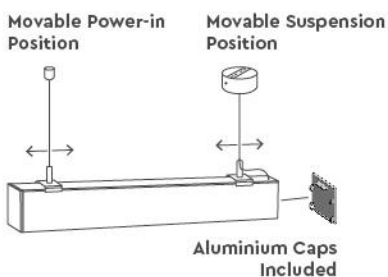

MASTER PROFILES							
Length cm	Standart Watt			Length cm	High Watt		
	Watt	Lumen 3.000K	Lumen 4.000K		Watt	Lumen 3.000K	Lumen 4.000K
59	12,6	1880	1900	59	21,6	3100	3120
87	18,9	2820	2850	87	32,4	4650	4680
115	25,2	3760	3800	115	43,2	6200	6240
143	31,5	4700	4750	143	54	7750	7800
171	37,8	5640	5700	171	64,8	9300	9360
199	44,1	6580	6650	199	75,6	10850	10920
227	50,4	7520	7600	227	86,4	12400	12480
255	56,7	8460	8550	255	97,2	13950	14040
283	63	9400	9500	283	108	15500	15600
311	69,3	10340	10450	311	118,8	17050	17160
339	75,6	11280	11400	339	129,6	18600	18720
367	81,9	12220	12350	367	140,4	20150	20280
395	88,2	13160	13300	395	151,2	21700	21840
423	94,5	14100	14250	423	162	23250	23400
451	100,8	15040	15200	451	172,8	24800	24960