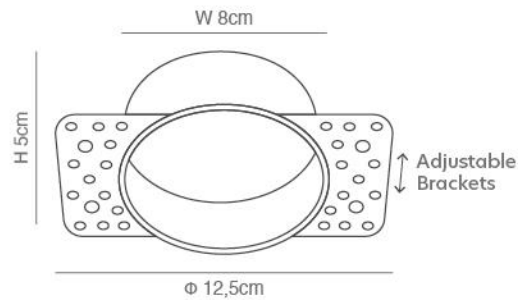

Customize Products

Create your own spotlight by combining the trixi with any inside cup depo.

5
YEARS
WARRANTY

IP20

Trixi

Downlight Trimless Spot
Black and White Aluminium Body.

Trixi
Light Down
Led Gu10 1x5Watt
or COB 20Watt
3000k or 4000k

- Black
  77-9248-5
- White
  77-9249-5