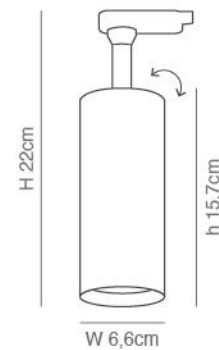

3 Phase

Gozo
77-9123-37

Gozo
77-9124-37

Gozo Led Track Light

Gozo Led Track Light
Black And White Aluminium Body

| Photo | Code | Description | Dimensions | Watt | Volt | Lumen | CCT, Kelvin | CRI | IP | Beam Angle | Adjustable | URG | Driver | Led Chip | Phase | Dim |
|-------|------------|--------------------------|---------------|------|----------|---------|-------------------|-----|----|------------|------------|-----|--------|-----------|--------|-----|
| | 77-9123-37 | Spot Led Black Aluminium | 6,6x15,7x22cm | 18W | 220-240V | 1710 Lm | 3000k-4000k-5000k | >90 | 20 | 24° | ✓ | <13 | LIFUD | Bridgelux | 3Phase | - |
| | 77-9124-37 | Spot Led White Aluminium | 6,6x15,7x22cm | 18W | 220-240V | 1710 Lm | 3000k-4000k-5000k | >90 | 20 | 24° | ✓ | <13 | LIFUD | Bridgelux | 3Phase | - |