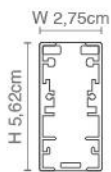

MP27.56 Pendant

MP27.56 PENDANT WHITE

STANDART WATT

Length (cm)	Code On/off	Description Code	Watt	Lumen	On/off	Triac
59	77-23571-64	MP27.56P-059-S-3-O-OFF-WH	12,6	1900	64	64
87	77-23635-66	MP27.56P-087-S-3-O-OFF-WH	18,9	2820	66	66
115	77-23699-74	MP27.56P-115-S-3-O-OFF-WH	25,2	3800	74	74
143	77-23763-76	MP27.56P-143-S-3-O-OFF-WH	31,5	4700	76	76
171	77-23827-84	MP27.56P-171-S-3-O-OFF-WH	37,8	5640	84	84
199	77-23891-96	MP27.56P-199-S-3-O-OFF-WH	44,1	6580	96	96
227	77-23955-100	MP27.56P-227-S-3-O-OFF-WH	50,4	7520	100	100
255	77-24019-102	MP27.56P-255-S-3-O-OFF-WH	56,7	8460	102	102
283	77-24083-104	MP27.56P-283-S-3-O-OFF-WH	63	9400	104	104
311	77-24147-116	MP27.56P-311-S-3-O-OFF-WH	69,3	10340	116	116
339	77-24211-142	MP27.56P-339-S-3-O-OFF-WH	75,6	11280	142	142
367	77-24275-164	MP27.56P-367-S-3-O-OFF-WH	81,9	12220	164	164
395	77-24339-174	MP27.56P-395-S-3-O-OFF-WH	88,2	13300	174	174
423	77-24403-182	MP27.56P-423-S-3-O-OFF-WH	94,5	14100	182	182
451	77-24467-200	MP27.56P-451-S-3-O-OFF-WH	100,8	15040	200	200

HIGH WATT

Length (cm)	Code On/off	Description Code	Watt	Lumen	On/off	Triac
59	77-23575-70	MP27.56P-059-H-3-O-OFF-WH	21,6	3100	70	70
87	77-23639-78	MP27.56P-087-H-3-O-OFF-WH	32,4	4650	78	78
115	77-23703-80	MP27.56P-115-H-3-O-OFF-WH	43,2	6200	80	80
143	77-23767-90	MP27.56P-143-H-3-O-OFF-WH	54	7750	90	90
171	77-23831-108	MP27.56P-171-H-3-O-OFF-WH	64,8	9300	108	108
199	77-23895-116	MP27.56P-199-H-3-O-OFF-WH	75,6	10850	116	116
227	77-23959-124	MP27.56P-227-H-3-O-OFF-WH	86,4	12480	124	124
255	77-24023-132	MP27.56P-255-H-3-O-OFF-WH	97,2	14040	132	132
283	77-24087-138	MP27.56P-283-H-3-O-OFF-WH	108	15500	138	138
311	77-24151-146	MP27.56P-311-H-3-O-OFF-WH	118,8	17050	146	146
339	77-24215-170	MP27.56P-339-H-3-O-OFF-WH	129,6	18600	170	170
367	77-24279-198	MP27.56P-367-H-3-O-OFF-WH	140,4	20280	198	198
395	77-24343-218	MP27.56P-395-H-3-O-OFF-WH	151,2	21700	218	218
423	77-24407-232	MP27.56P-423-H-3-O-OFF-WH	162	23250	232	232
451	77-24471-298	MP27.56P-451-H-3-O-OFF-WH	172,8	24800	298	298

Δυνατότητα επιλογής Kelvin, αλλάζοντας το **3** (3000K) σε **4** (4000K), εάν επιθυμείτε ο φωτισμός σας να είναι 4000K αντί για 3000K.
Δυνατότητα επιλογής μεταξύ Opal ή Κυψέλης, αλλάζοντας το **O** (OPAL) σε **MP** (HONEYCOMB), σύμφωνα με την επιθυμία σας.
Δυνατότητα επιλογής μετασχηματιστή Triac ή Dali, αλλάζοντας το **OF** (ON/OFF) σε **T** (TRIAC) ή **D** (DALI), σύμφωνα με την επιλογή σας.
Δυνατότητα επιλογής χρώματος, αλλάζοντας το **BL** (Μαύρο) σε **WH** (Άσπρο), **GR** (Γκρι) ή **SR** (Special Ral).

Επεξήγηση Τιμοκαταλόγων

Για Κυψέλη από μήκος 059-115 επιπλέον 6€ στην τιμή καταλόγου, από μήκος 143-227 επιπλέον 12€, από μήκος 255-339 επιπλέον 18€ και από μήκος 367-451 επιπλέον 24€ στην τιμή καταλόγου. Για τους μετασχηματιστές οι τιμές βρίσκονται στη λίστα παραπάνω. Για Special Ral επιπλέον 10% στην τιμή καταλόγου.