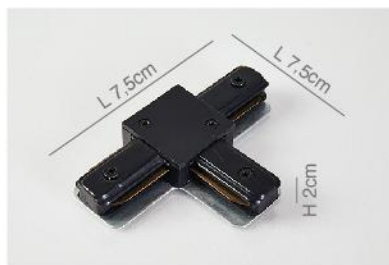

Uno Tracks

Uno Track Rails 1Phase
Black Aluminium Body

Uno Connectors

Uno Connectors 1Phase
Black Aluminium Body

77-9132-2
Uno Power Supply Cap

77-9133-0.3
Uno End Cap

77-9134-2
Uno Straight Connector

77-9135-2
Uno 90° Corner Connector