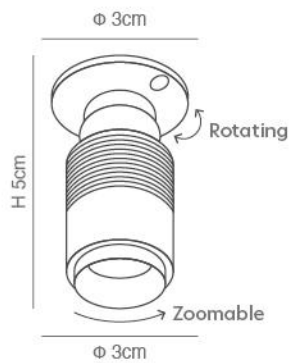

Ceiling

Zoomable Joint

Zoomable and Movable Joint Ceiling Spot Led
Black and White Aluminium Body

3000k
4000k

LED

2W

F

IP20

220V
240V

CRI >90

5 YEARS WARRANTY

CE

Included Driver

Beam Angle

PHOTO	CODE	DESCRIPTION	DIMENSIONS	WATT	VOLT	LUMEN	CCT	CRI	IP	BEAM ANGLE
	77-9258-11	Zoomable Joint Ceiling Spot Black Aluminium Body	3x3x5cm	2W	220V 240V	140Lm	3000k	>90	20	15-35°
	77-9259-11	Zoomable Joint Ceiling Spot Black Aluminium Body	3x3x5cm	2W	220V 240V	140Lm	4000k	>90	20	15-35°
	77-9260-11	Zoomable Joint Ceiling Spot White Aluminium Body	3x3x5cm	2W	220V 240V	140Lm	3000k	>90	20	15-35°
	77-9261-11	Zoomable Joint Ceiling Spot White Aluminium Body	3x3x5cm	2W	220V 240V	140Lm	4000k	>90	20	15-35°

Available package of three of each item | The driver is included