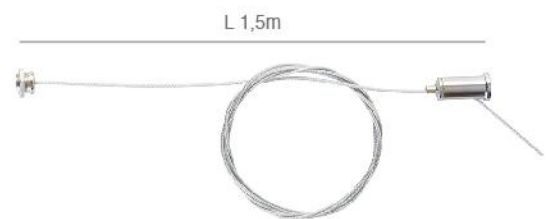

77-9136-2.50
Uno T Connector

77-9137-8
Uno Flexible Connector

Hanging Accessories

Uno Hanging Accessories 1Phase
Black Aluminium Body

77-9102-2.50
Brackets Black

77-9104-1
Wire Suspension

CREATE YOUR OWN SHAPE