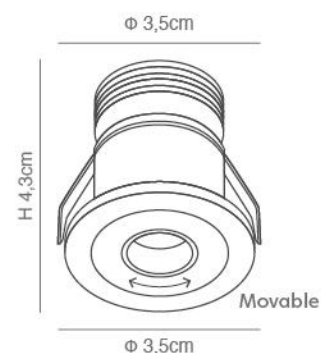

Recessed-Ceiling

Mini Renno

Mini Renno Recessed or Ceiling Spot Led
Black and White Aluminium Body

5
YEARS
WARRANTY

Movable Mavi

Movable Mavi Recessed or Ceiling
Spot Led Black and White Aluminium Body

| PHOTO | CODE | DESCRIPTION | DIMENTIONS | WATT | VOLT | LUMEN | CCT | CRI | IP | BEAM ANGLE | CUT OUT |
|-------|--------------|--|---------------|------|--------------|-------|-------|-----|----|------------|---------|
| | 77-9250-9.50 | Mini Renno Recessed or Ceiling Spot Black Aluminium Body | 2,5x2,5x3cm | 2W | 220V 240V | 140Lm | 3000k | >90 | 20 | 35° | 1,5cm |
| | 77-9251-9.50 | Mini Renno Recessed or Ceiling Spot Black Aluminium Body | 2,5x2,5x3cm | 2W | 220V 240V | 140Lm | 4000k | >90 | 20 | 35° | 1,5cm |
| | 77-9252-9.50 | Mini Renno Recessed or Ceiling Spot White Aluminium Body | 2,5x2,5x3cm | 2W | 220V 240V | 140Lm | 3000k | >90 | 20 | 35° | 1,5cm |
| | 77-9253-9.50 | Mini Renno Recessed or Ceiling Spot White Aluminium Body | 2,5x2,5x3cm | 2W | 220V 240V | 140Lm | 4000k | >90 | 20 | 35° | 1,5cm |
| | 77-9254-12 | Movable Mavi Recessed or Ceiling Spot Black Aluminium Body | 3,5x3,5x4,3cm | 2W | 220V 240V | 140Lm | 3000k | >90 | 20 | 35° | 2,5cm |
| | 77-9255-12 | Movable Mavi Recessed or Ceiling Spot Black Aluminium Body | 3,5x3,5x4,3cm | 2W | 220V 240V | 140Lm | 4000k | >90 | 20 | 35° | 2,5cm |
| | 77-9254-12 | Movable Mavi Recessed or Ceiling Spot White Aluminium Body | 3,5x3,5x4,3cm | 2W | 220V 240V | 140Lm | 3000k | >90 | 20 | 35° | 2,5cm |
| | 77-9255-12 | Movable Mavi Recessed or Ceiling Spot White Aluminium Body | 3,5x3,5x4,3cm | 2W | 220V 240V | 140Lm | 4000k | >90 | 20 | 35° | 2,5cm |