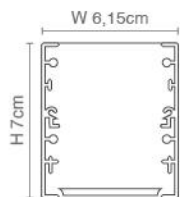

MP61.70 Pendant

MP61.70 PENDANT WHITE

STANDART WATT

Length (cm)	Code On/off	Description Code	Watt	Lumen	On/off	Triac	Dali
59	77-16853-68	MP61.70P-059-S-3-O-OFF-WH	12,6	1880	68	74	100
87	77-16949-84	MP61.70P-087-S-3-O-OFF-WH	18,9	2820	84	90	118
115	77-17045-96	MP61.70P-115-S-3-O-OFF-WH	25,2	3760	96	108	124
143	77-17141-110	MP61.70P-143-S-3-O-OFF-WH	31,5	4700	110	122	138
171	77-17237-126	MP61.70P-171-S-3-O-OFF-WH	37,8	5640	126	138	156
199	77-17333-140	MP61.70P-199-S-3-O-OFF-WH	44,1	6580	140	158	174
227	77-17429-154	MP61.70P-227-S-3-O-OFF-WH	50,4	7520	154	172	186
255	77-17526-168	MP61.70P-255-S-3-O-OFF-WH	56,7	8460	168	186	208
283	77-17622-172	MP61.70P-283-S-3-O-OFF-WH	63	9400	172	190	222
311	77-17718-198	MP61.70P-311-S-3-O-OFF-WH	69,3	10340	198	222	240
339	77-17814-218	MP61.70P-339-S-3-O-OFF-WH	75,6	11280	218	242	272
367	77-17910-232	MP61.70P-367-S-3-O-OFF-WH	81,9	12220	232	256	290
395	77-18006-252	MP61.70P-395-S-3-O-OFF-WH	88,2	13160	252	282	310
423	77-18102-266	MP61.70P-423-S-3-O-OFF-WH	94,5	14100	266	312	332
451	77-18198-284	MP61.70P-451-S-3-O-OFF-WH	100,8	15040	284	314	352

HIGH WATT

Length (cm)	Code On/off	Description Code	Watt	Lumen	On/off	Triac	Dali
59	77-16857-74	MP61.70P-059-H-3-O-OFF-WH	12,6	3100	74	80	100
87	77-16953-90	MP61.70P-087-H-3-O-OFF-WH	18,9	4650	90	102	118
115	77-17049-102	MP61.70P-115-H-3-O-OFF-WH	25,2	6200	102	114	128
143	77-17145-116	MP61.70P-143-H-3-O-OFF-WH	31,5	7750	116	134	144
171	77-17241-144	MP61.70P-171-H-3-O-OFF-WH	37,8	9300	144	162	168
199	77-17337-158	MP61.70P-199-H-3-O-OFF-WH	44,1	10850	158	182	182
227	77-17433-168	MP61.70P-227-H-3-O-OFF-WH	50,4	12400	168	192	192
255	77-17530-184	MP61.70P-255-H-3-O-OFF-WH	56,7	13950	184	214	238
283	77-17626-196	MP61.70P-283-H-3-O-OFF-WH	63	15500	196	226	258
311	77-17722-214	MP61.70P-311-H-3-O-OFF-WH	69,3	17050	214	250	276
339	77-17818-226	MP61.70P-339-H-3-O-OFF-WH	75,6	18600	226	262	294
367	77-17914-266	MP61.70P-367-H-3-O-OFF-WH	81,9	20150	266	308	330
395	77-18010-280	MP61.70P-395-H-3-O-OFF-WH	88,2	21700	280	328	360
423	77-18106-294	MP61.70P-423-H-3-O-OFF-WH	94,5	23250	294	342	380
451	77-18202-314	MP61.70P-451-H-3-O-OFF-WH	100,8	24800	314	368	410

Δυνατότητα επιλογής Kelvin, αλλάζοντας το **3** (3000K) σε **4** (4000K), εάν επιθυμείτε ο φωτισμός σας να είναι 4000K αντί για 3000K.
Δυνατότητα επιλογής μεταξύ Opal ή Κυψέλης, αλλάζοντας το **O** (OPAL) σε **MP** (HONEYCOMB), σύμφωνα με την επιθυμία σας.
Δυνατότητα επιλογής μετασχηματιστή Triac ή Dali, αλλάζοντας το **OF** (ON/OFF) σε **T** (TRIAC) ή **D** (DALI), σύμφωνα με την επιλογή σας.
Δυνατότητα επιλογής χρώματος, αλλάζοντας το **BL** (Μαύρο) σε **WH** (Άσπρο), **GR** (Γκρι) ή **SR** (Special Ral).

Επεξήγηση Τιμοκαταλόγων