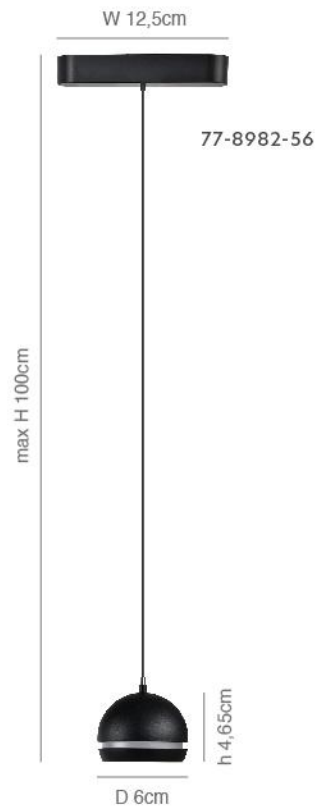

PHOTO	CODE	DESCRIPTION	WATT	VOLT	LUMEN	CCT	CRI	IP	BEAM ANGLE	DIM.	TUYA
	77-8975-36	Led Linear Light Black Aluminium 30x3cm	6W	48V	480Lm	3000k	>90	20	120	-	-
	77-8976-46	Led Linear Light Black Aluminium 60x3cm	8W	48V	960Lm	3000k	>90	20	120	-	-
	77-8977-65	Led Linear Light Black Aluminium 115x3cm	12W	48V	1600Lm	3000k	>90	20	120	-	-
	77-8981-96	Led Pendant Light Black Aluminium 100x8,5x7,4cm	8W	48V	640Lm	3000k	>90	20	36	-	-
	77-8982-56	Led Pendant Light Black Aluminium 100x6x4,65cm	6W	48V	480Lm	3000k	>90	20	110	-	-
	77-8980-48	Led Spot Lightblack Aluminium 18x12,5x14cm	12W	48V	960Lm	3000k	>90	20	36	-	-
	77-8978-34	Led Spot Lightblack Aluminium 13x3x6,5cm	8W	48V	640Lm	3000k	>90	20	36	-	-
	77-8979-39	Led Spot Light Black Aluminium 18x12,5x14cm	12W	48V	960Lm	3000k	>90	20	36	-	-