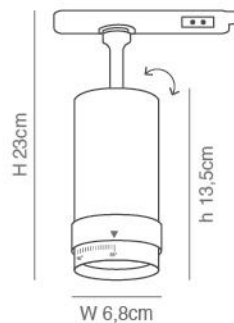

Περιλαμβάνονται όλα τα εξαρτήματα ανάρτησης.

Spotlights and Tracks

3 Phase

Zumo
77-9119-48.50

Zumo
77-9120-48.50

Zumo Led Track Light

Zumo Led Track Light Zoomable.
Black And White Aluminium Body

With The Ability To Select
Power Between 8,4w - 18,9w