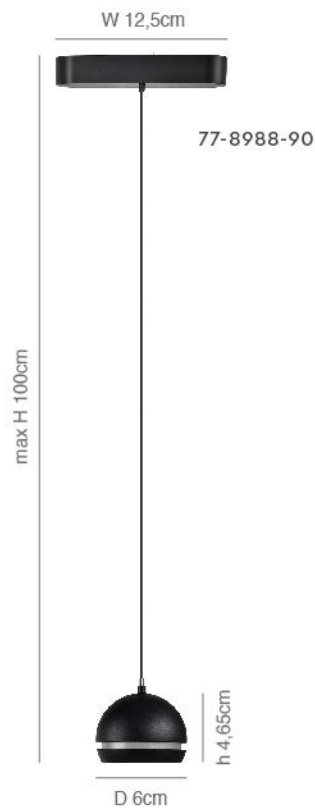

Surface Mounted Black Aluminum and PC
Magnetic Lighting System

77-8983-84

L 60cm

| PHOTO | CODE | DESCRIPTION | WATT | VOLT | LUMEN | CCT | CRI | IP | BEAM ANGLE | DIM. | TUYA |
|-------|-------------|---|------|------|-------|-------------|-----|----|------------|------|------|
| | 77-8983-84 | Smart Led Linear Light Black Aluminium 60x3cm | 12W | 48V | 960Lm | 2700k-6000k | >90 | 20 | 120 | ✓ | ✓ |
| | 77-8987-130 | Smart Led Pendant Light Black Aluminium 100x8,5x7,4cm | 8W | 48V | 640Lm | 2700k-6000k | >90 | 20 | 36 | ✓ | ✓ |
| | 77-8986-81 | Smart Led Pendant Light Black Aluminium 100x6x4,65cm | 6W | 48V | 480Lm | 2700k-6000k | >90 | 20 | 110 | ✓ | ✓ |
| | 77-8984-68 | Smart Led Spot Light Black Aluminium 18x12,5x14cm | 12W | 48V | 960Lm | 2700k-6000k | >90 | 20 | 36 | ✓ | ✓ |
| | 77-8982-56 | Smart Led Spot Light Black Aluminium 13x3x6,5cm | 8W | 48V | 640Lm | 2700k-6000k | >90 | 20 | 36 | ✓ | ✓ |
| | 77-8985-70 | Smart Led Spot Light Black Aluminium 18x12,5x14cm | 12W | 48V | 960Lm | 2700k-6000k | >90 | 20 | 36 | ✓ | ✓ |