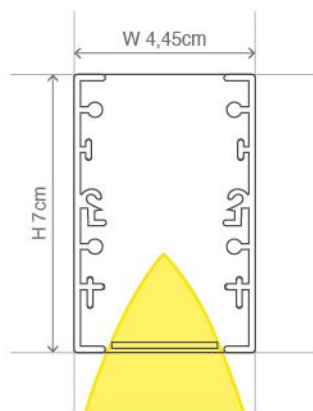

Χαρακτηριστικά και Πλεονεκτήματα

- Διατίθεται από 59cm έως 451cm
- Διαχυτής Opal UGR<22 ή Κυψέλης UGR<15
- Γωνία δέσμης (Opal 120°, Κυψέλης 30°)
- Τρεις τύποι μετασχηματιστών (ON-OFF, DALI, TRIAC με δυνατότητα TUYA)
- Διατίθεται σε λευκό, μαύρο, γκρι ή προαιρετικά Special Ral
- Περιλαμβάνεται συρμάτινη ρυθμιζόμενη ανάρτηση 1,5m. Αίτημα για 3m ή 5m.
- Χαμηλή θερμοκρασία λειτουργίας λόγω εξαιρετικής επαγωγής θερμότητας
- Εξαιρετική απόδοση με χαμηλή κατανάλωση ενέργειας

All the hanging and ceiling metal safety accessories are included.