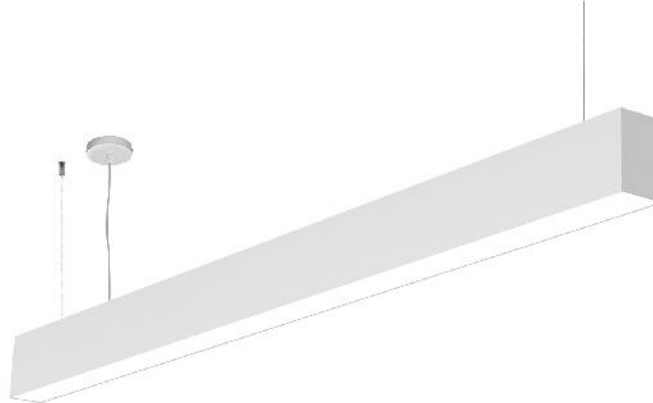

MP44.70 Pendant

MP44.70 PENDANT WHITE

STANDART WATT

Length (cm)	Code On/off	Description Code	Watt	Lumen	On/off	Triac	Dali
59	77-19734-66	MP44.70P-059-S-3-O-OFF-WH	12,6	1900	66	72	98
87	77-19830-82	MP44.70P-087-S-3-O-OFF-WH	18,9	2820	82	88	116
115	77-19926-94	MP44.70P-115-S-3-O-OFF-WH	25,2	3800	94	106	122
143	77-20022-108	MP44.70P-143-S-3-O-OFF-WH	31,5	4700	108	120	136
171	77-20118-124	MP44.70P-171-S-3-O-OFF-WH	37,8	5640	124	136	154
199	77-20214-138	MP44.70P-199-S-3-O-OFF-WH	44,1	6580	138	156	172
227	77-20310-152	MP44.70P-227-S-3-O-OFF-WH	50,4	7520	152	170	184
255	77-20406-166	MP44.70P-255-S-3-O-OFF-WH	56,7	8460	166	184	206
283	77-20502-170	MP44.70P-283-S-3-O-OFF-WH	63	9400	170	188	220
311	77-20598-196	MP44.70P-311-S-3-O-OFF-WH	69,3	10340	196	220	238
339	77-20694-216	MP44.70P-339-S-3-O-OFF-WH	75,6	11280	216	240	270
367	77-20790-230	MP44.70P-367-S-3-O-OFF-WH	81,9	12220	230	254	288
395	77-20886-250	MP44.70P-395-S-3-O-OFF-WH	88,2	13300	250	280	308
423	77-20982-264	MP44.70P-423-S-3-O-OFF-WH	94,5	14100	264	310	330
451	77-21078-282	MP44.70P-451-S-3-O-OFF-WH	100,8	15040	282	312	350

HIGH WATT

Length (cm)	Code On/off	Description Code	Watt	Lumen	On/off	Triac	Dali
59	77-19740-72	MP44.70P-059-H-3-O-OFF-WH	21,6	3100	72	78	98
87	77-19834-88	MP44.70P-087-H-3-O-OFF-WH	32,4	4650	88	100	116
115	77-19930-100	MP44.70P-115-H-3-O-OFF-WH	43,2	6200	100	112	126
143	77-20026-114	MP44.70P-143-H-3-O-OFF-WH	54	7750	114	132	142
171	77-20122-142	MP44.70P-171-H-3-O-OFF-WH	64,8	9300	142	160	166
199	77-20218-156	MP44.70P-199-H-3-O-OFF-WH	75,6	10850	156	180	180
227	77-20314-162	MP44.70P-227-H-3-O-OFF-WH	86,4	12480	162	190	190
255	77-20410-182	MP44.70P-255-H-3-O-OFF-WH	97,2	14040	182	212	136
283	77-20506-194	MP44.70P-283-H-3-O-OFF-WH	108	15500	194	224	156
311	77-20602-212	MP44.70P-311-H-3-O-OFF-WH	118,8	17050	212	148	274
339	77-20698-224	MP44.70P-339-H-3-O-OFF-WH	129,6	18600	224	260	292
367	77-20794-264	MP44.70P-367-H-3-O-OFF-WH	140,4	20280	264	306	328
395	77-20890-278	MP44.70P-395-H-3-O-OFF-WH	151,2	21700	278	326	358
423	77-20986-292	MP44.70P-423-H-3-O-OFF-WH	162	23250	292	340	378
451	77-21082-312	MP44.70P-451-H-3-O-OFF-WH	172,8	24800	312	366	408

Δυνατότητα επιλογής Kelvin, αλλάζοντας το **3** (3000K) σε **4** (4000K), εάν επιθυμείτε ο φωτισμός σας να είναι 4000K αντί για 3000K.
Δυνατότητα επιλογής μεταξύ Opal ή Κυψέλης, αλλάζοντας το **O** (OPAL) σε **MP** (HONEYCOMB), σύμφωνα με την επιθυμία σας.
Δυνατότητα επιλογής μετασχηματιστή Triac ή Dali, αλλάζοντας το **OF** (ON/OFF) σε **T** (TRIAC) ή **D** (DALI), σύμφωνα με την επιλογή σας.
Δυνατότητα επιλογής χρώματος, αλλάζοντας το **BL** (Μαύρο) σε **WH** (Άσπρο), **GR** (Γκρι) ή **SR** (Special Ral).

Επεξήγηση Τιμοκαταλόγων