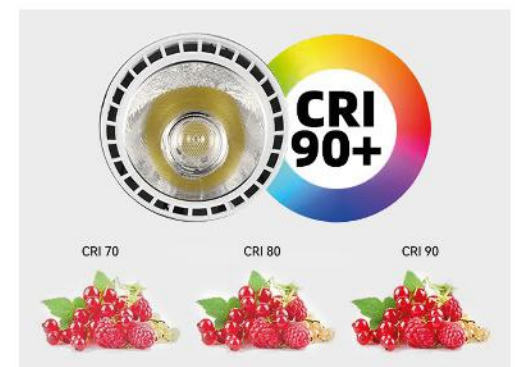

Photo	Code	Description	Dimensions	Watt	Volt	Lumen	CCT, Kelvin	CRI	IP	Beam Angle	Adjustable	Driver	Led Chip	Phase	Dim
	77-9119-48.50	Zoomable Black Aluminium	6,8x13,5x23cm	8,4-18,9W max	220-240V	798-1795Lm	3000k-4000k 5000k	>90	20	15°-55°	✓	KGP	Bridgelux	3Phase	-
	77-9120-48.50	Zoomable White Aluminium	6,8x13,5x23cm	8,4-18,9W max	220-240V	798-1795Lm	3000k-4000k 5000k	>90	20	15°-55°	✓	KGP	Bridgelux	3Phase	-