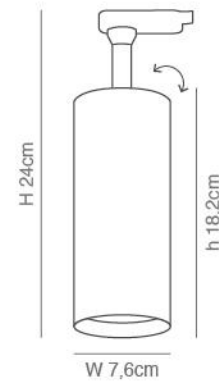

Gozo Led Track Light
Black And White Aluminium Body

| Photo | Code | Description | Dimensions | Watt | Volt | Lumen | CCT, Kelvin | CRI | IP | Beam Angle | Adjustable | URG | Driver | Led Chip | Phase | Dim |
|-------|------------|--------------------------|---------------|------|----------|---------|-------------------|-----|----|------------|------------|-----|--------|-----------|--------|-----|
| | 77-9121-44 | Spot Led Black Aluminium | 7,6x18,2x24cm | 30W | 220-240V | 2850 Lm | 3000k-4000k-5000k | >90 | 20 | 36° | ✓ | <13 | LIFUD | Bridgelux | 3Phase | - |
| | 77-9122-44 | Spot Led White Aluminium | 7,6x18,2x24cm | 30W | 220-240V | 2850 Lm | 3000k-4000k-5000k | >90 | 20 | 36° | ✓ | <13 | LIFUD | Bridgelux | 3Phase | - |