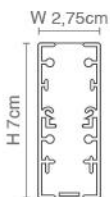

MP27.70 Ceiling

MP27.70 CEILING BLACK

STANDART WATT

Length (cm)	Code On/off	Description Code	Watt	Lumen	On/off	Triac
59	77-15034-66	MP27.70C-059-S-3-O-OF-BL	12,6	1880	66	66
87	77-15098-70	MP27.70C-087-S-3-O-OF-BL	18,9	2820	70	70
115	77-15162-77	MP27.70C-115-S-3-O-OF-BL	25,2	3760	77	77
143	77-15226-86	MP27.70C-143-S-3-O-OF-BL	31,5	4700	86	86
171	77-15290-96	MP27.70C-171-S-3-O-OF-BL	37,8	5640	96	96
199	77-15354-110	MP27.70C-199-S-3-O-OF-BL	44,1	6580	110	110
227	77-15418-116	MP27.70C-227-S-3-O-OF-BL	50,4	7520	116	116
255	77-15482-120	MP27.70C-255-S-3-O-OF-BL	56,7	8460	120	120
283	77-15546-124	MP27.70C-283-S-3-O-OF-BL	63	9400	124	124
311	77-15610-142	MP27.70C-311-S-3-O-OF-BL	69,3	10340	142	142
339	77-15674-152	MP27.70C-339-S-3-O-OF-BL	75,6	11280	152	152
367	77-15738-156	MP27.70C-367-S-3-O-OF-BL	81,9	12220	156	156
395	77-15802-172	MP27.70C-395-S-3-O-OF-BL	88,2	13160	172	172
423	77-15866-186	MP27.70C-423-S-3-O-OF-BL	94,5	14100	186	186
451	77-15930-206	MP27.70C-451-S-3-O-OF-BL	100,8	15040	206	206

HIGH WATT

Length (cm)	Code On/off	Description Code	Watt	Lumen	On/off	Triac
59	77-15038-70	MP27.70C-059-H-3-O-OF-BL	21,6	3100	70	70
87	77-15102-82	MP27.70C-087-H-3-O-OF-BL	32,4	4650	82	82
115	77-15166-88	MP27.70C-115-H-3-O-OF-BL	43,2	6200	88	88
143	77-15230-100	MP27.70C-143-H-3-O-OF-BL	54	7750	100	100
171	77-15294-120	MP27.70C-171-H-3-O-OF-BL	64,8	9300	120	120
199	77-15358-130	MP27.70C-199-H-3-O-OF-BL	75,6	10850	130	130
227	77-15422-138	MP27.70C-227-H-3-O-OF-BL	86,4	12400	138	138
255	77-15486-146	MP27.70C-255-H-3-O-OF-BL	97,2	13950	146	146
283	77-15550-150	MP27.70C-283-H-3-O-OF-BL	108	15500	150	150
311	77-15614-168	MP27.70C-311-H-3-O-OF-BL	118,8	17050	168	168
339	77-15678-172	MP27.70C-339-H-3-O-OF-BL	129,6	18600	172	172
367	77-15742-206	MP27.70C-367-H-3-O-OF-BL	140,4	20150	206	206
395	77-15806-260	MP27.70C-395-H-3-O-OF-BL	151,2	21700	260	260
423	77-15870-270	MP27.70C-423-H-3-O-OF-BL	162	23250	270	270
451	77-15934-296	MP27.70C-451-H-3-O-OF-BL	172,8	24800	296	296

Ability to select Kelvin, changing the **3** (3000K) to **4** (4000K), if you wish your lighting to be 4000k than 3000k.
Ability to select between Opal or Honeycomb, changing the **O** (OPAL) to **MP** (HONEYCOMB), according to your desire.
Ability to select Driver Triac or Dali, changing the **OF** (ON/OFF) to **T** (TRIAC) or **D** (DALI), according to your desire of Driver.
Ability to select Color, changing the **BL** (BLACK) to **WH** (WHITE), **GR** (GREY) or **SR** (SPECIAL RAL), according to your desire.

Price Catalogue Explanation

For Honeycomb from length 059-115 extra 6€ to the price catalogue, from 143-227 extra 12€, from 255-339 extra 18€ and from 367-451 extra 24€. For Drivers the prices are on the list. For Special Ral extra 10% to the price catalogue.

To build your personal code you can visit our site www.masterlighting.gr or you can go to the previous page....

The price catalogue as well as the code 77-XXXXX-XXX varies according to your options.