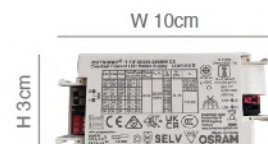

Osram Driver
77-50496-11.50
20Watt Non Dimmable
Un 220-240V
Uout max 42Vdc