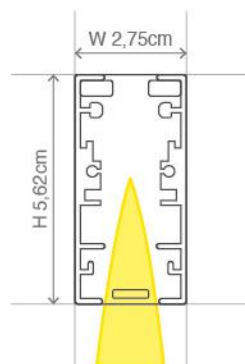

MASTER PROFILES							
Length cm	Standart Watt			Length cm	High Watt		
	Watt	Lumen 3.000K	Lumen 4.000K		Watt	Lumen 3.000K	Lumen 4.000K
59	12,6	1880	1900	59	21,6	3100	3120
87	18,9	2820	2850	87	32,4	4650	4680
115	25,2	3760	3800	115	43,2	6200	6240
143	31,5	4700	4750	143	54	7750	7800
171	37,8	5640	5700	171	64,8	9300	9360
199	44,1	6580	6650	199	75,6	10850	10920
227	50,4	7520	7600	227	86,4	12400	12480
255	56,7	8460	8550	255	97,2	13950	14040
283	63	9400	9500	283	108	15500	15600
311	69,3	10340	10450	311	118,8	17050	17160
339	75,6	11280	11400	339	129,6	18600	18720
367	81,9	12220	12350	367	140,4	20150	20280
395	88,2	13160	13300	395	151,2	21700	21840
423	94,5	14100	14250	423	162	23250	23400
451	100,8	15040	15200	451	172,8	24800	24960