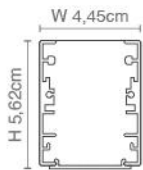

MP44.56 Pendant

MP44.56 PENDANT WHITE

STANDART WATT

Length (cm)	Code On/off	Description Code	Watt	Lumen	On/off	Triac	Dali
59	77-21174-62	MP44.56P-059-S-3-O-OFF-WH	12,6	1900	62	68	92
87	77-21270-72	MP44.56P-087-S-3-O-OFF-WH	18,9	2820	72	78	104
115	77-21366-84	MP44.56P-115-S-3-O-OFF-WH	25,2	3800	84	96	110
143	77-21462-94	MP44.56P-143-S-3-O-OFF-WH	31,5	4700	94	106	122
171	77-21558-110	MP44.56P-171-S-3-O-OFF-WH	37,8	5640	110	122	138
199	77-21654-120	MP44.56P-199-S-3-O-OFF-WH	44,1	6580	120	138	150
227	77-21750-134	MP44.56P-227-S-3-O-OFF-WH	50,4	7520	134	152	164
255	77-21846-142	MP44.56P-255-S-3-O-OFF-WH	56,7	8460	142	160	180
283	77-21942-152	MP44.56P-283-S-3-O-OFF-WH	63	9400	152	170	190
311	77-22038-166	MP44.56P-311-S-3-O-OFF-WH	69,3	10340	166	190	206
339	77-22134-182	MP44.56P-339-S-3-O-OFF-WH	75,6	11280	182	206	232
367	77-22230-192	MP44.56P-367-S-3-O-OFF-WH	81,9	12220	192	216	248
395	77-22326-204	MP44.56P-395-S-3-O-OFF-WH	88,2	13300	204	234	260
423	77-22422-214	MP44.56P-423-S-3-O-OFF-WH	94,5	14100	214	244	276
451	77-22516-226	MP44.56P-451-S-3-O-OFF-WH	100,8	15040	226	256	286

HIGH WATT

Length (cm)	Code On/off	Description Code	Watt	Lumen	On/off	Triac	Dali
59	77-21178-66	MP44.56P-059-H-3-O-OFF-WH	21,6	3100	66	72	92
87	77-21274-72	MP44.56P-087-H-3-O-OFF-WH	32,4	4650	72	84	104
115	77-21370-100	MP44.56P-115-H-3-O-OFF-WH	43,2	6200	100	112	116
143	77-21466-108	MP44.56P-143-H-3-O-OFF-WH	54	7750	108	126	126
171	77-21562-126	MP44.56P-171-H-3-O-OFF-WH	64,8	9300	126	144	150
199	77-21658-138	MP44.56P-199-H-3-O-OFF-WH	75,6	10850	138	162	158
227	77-21754-148	MP44.56P-227-H-3-O-OFF-WH	86,4	12480	148	172	172
255	77-21850-158	MP44.56P-255-H-3-O-OFF-WH	97,2	14040	158	188	210
283	77-21946-168	MP44.56P-283-H-3-O-OFF-WH	108	15500	168	194	228
311	77-22042-184	MP44.56P-311-H-3-O-OFF-WH	118,8	17050	184	220	246
339	77-22138-196	MP44.56P-339-H-3-O-OFF-WH	129,6	18600	196	232	262
367	77-22234-230	MP44.56P-367-H-3-O-OFF-WH	140,4	20280	230	272	276
395	77-22330-244	MP44.56P-395-H-3-O-OFF-WH	151,2	21700	244	292	290
423	77-22426-254	MP44.56P-423-H-3-O-OFF-WH	162	23250	254	302	300
451	77-22520-264	MP44.56P-451-H-3-O-OFF-WH	172,8	24800	264	318	310

Δυνατότητα επιλογής Kelvin, αλλάζοντας το **3** (3000K) σε **4** (4000K), εάν επιθυμείτε ο φωτισμός σας να είναι 4000K αντί για 3000K.
Δυνατότητα επιλογής μεταξύ Opal ή Κυψέλης, αλλάζοντας το **O** (OPAL) σε **MP** (HONEYCOMB), σύμφωνα με την επιθυμία σας.
Δυνατότητα επιλογής μετασχηματιστή Triac ή Dali, αλλάζοντας το **OF** (ON/OFF) σε **T** (TRIAC) ή **D** (DALI), σύμφωνα με την επιλογή σας.
Δυνατότητα επιλογής χρώματος, αλλάζοντας το **BL** (Μαύρο) σε **WH** (Άσπρο), **GR** (Γκρι) ή **SR** (Special Ral).

Επεξήγηση Τιμοκαταλόγων