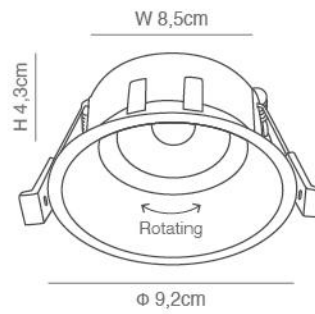

Cargo

Downlight Recessed Spot
Black and White Aluminium Body.

Cargo
Light Down
Led GU10 1x5Watt