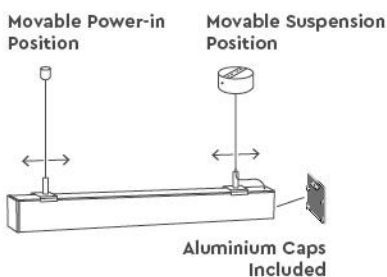

MASTER PROFILES							
Length cm	Standart Watt			Length cm	High Watt		
	Watt	Lumen 3.000K	Lumen 4.000K		Watt	Lumen 3.000K	Lumen 4.000K
59	12,6	1880	1900	59	21,6	3100	3120
87	18,9	2820	2850	87	32,4	4650	4680
115	25,2	3760	3800	115	43,2	6200	6240
143	31,5	4700	4750	143	54	7750	7800
171	37,8	5640	5700	171	64,8	9300	9360
199	44,1	6580	6650	199	75,6	10850	10920
227	50,4	7520	7600	227	86,4	12400	12480
255	56,7	8460	8550	255	97,2	13950	14040
283	63	9400	9500	283	108	15500	15600
311	69,3	10340	10450	311	118,8	17050	17160
339	75,6	11280	11400	339	129,6	18600	18720
367	81,9	12220	12350	367	140,4	20150	20280
395	88,2	13160	13300	395	151,2	21700	21840
423	94,5	14100	14250	423	162	23250	23400
451	100,8	15040	15200	451	172,8	24800	24960