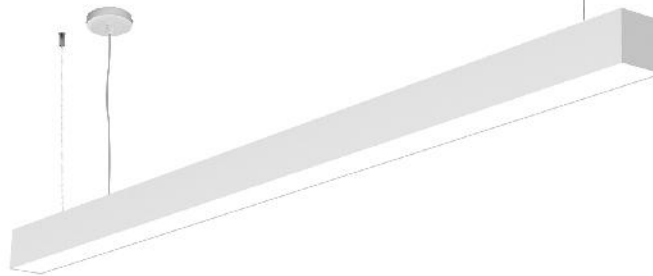

MP44.56 Pendant

MP44.56 PENDANT WHITE

STANDART WATT

Length (cm)	Code On/off	Description Code	Watt	Lumen	On/off	Triac	Dali
59	77-21174-62	MP44.56P-059-S-3-O-OFF-WH	12,6	1900	62	68	92
87	77-21270-72	MP44.56P-087-S-3-O-OFF-WH	18,9	2820	72	78	104
115	77-21366-84	MP44.56P-115-S-3-O-OFF-WH	25,2	3800	84	96	110
143	77-21462-94	MP44.56P-143-S-3-O-OFF-WH	31,5	4700	94	106	122
171	77-21558-110	MP44.56P-171-S-3-O-OFF-WH	37,8	5640	110	122	138
199	77-21654-120	MP44.56P-199-S-3-O-OFF-WH	44,1	6580	120	138	150
227	77-21750-134	MP44.56P-227-S-3-O-OFF-WH	50,4	7520	134	152	164
255	77-21846-142	MP44.56P-255-S-3-O-OFF-WH	56,7	8460	142	160	180
283	77-21942-152	MP44.56P-283-S-3-O-OFF-WH	63	9400	152	170	190
311	77-22038-166	MP44.56P-311-S-3-O-OFF-WH	69,3	10340	166	190	206
339	77-22134-182	MP44.56P-339-S-3-O-OFF-WH	75,6	11280	182	206	232
367	77-22230-192	MP44.56P-367-S-3-O-OFF-WH	81,9	12220	192	216	248
395	77-22326-204	MP44.56P-395-S-3-O-OFF-WH	88,2	13300	204	234	260
423	77-22422-214	MP44.56P-423-S-3-O-OFF-WH	94,5	14100	214	244	276
451	77-22516-226	MP44.56P-451-S-3-O-OFF-WH	100,8	15040	226	256	286

HIGH WATT

Length (cm)	Code On/off	Description Code	Watt	Lumen	On/off	Triac	Dali
59	77-21178-66	MP44.56P-059-H-3-O-OFF-WH	21,6	3100	66	72	92
87	77-21274-72	MP44.56P-087-H-3-O-OFF-WH	32,4	4650	72	84	104
115	77-21370-100	MP44.56P-115-H-3-O-OFF-WH	43,2	6200	100	112	116
143	77-21466-108	MP44.56P-143-H-3-O-OFF-WH	54	7750	108	126	126
171	77-21562-126	MP44.56P-171-H-3-O-OFF-WH	64,8	9300	126	144	150
199	77-21658-138	MP44.56P-199-H-3-O-OFF-WH	75,6	10850	138	162	158
227	77-21754-148	MP44.56P-227-H-3-O-OFF-WH	86,4	12480	148	172	172
255	77-21850-158	MP44.56P-255-H-3-O-OFF-WH	97,2	14040	158	188	210
283	77-21946-168	MP44.56P-283-H-3-O-OFF-WH	108	15500	168	194	228
311	77-22042-184	MP44.56P-311-H-3-O-OFF-WH	118,8	17050	184	220	246
339	77-22138-196	MP44.56P-339-H-3-O-OFF-WH	129,6	18600	196	232	262
367	77-22234-230	MP44.56P-367-H-3-O-OFF-WH	140,4	20280	230	272	276
395	77-22330-244	MP44.56P-395-H-3-O-OFF-WH	151,2	21700	244	292	290
423	77-22426-254	MP44.56P-423-H-3-O-OFF-WH	162	23250	254	302	300
451	77-22520-264	MP44.56P-451-H-3-O-OFF-WH	172,8	24800	264	318	310

Δυνατότητα επιλογής Kelvin, αλλάζοντας το **3** (3000K) σε **4** (4000K), εάν επιθυμείτε ο φωτισμός σας να είναι 4000K αντί για 3000K.
Δυνατότητα επιλογής μεταξύ Opal ή Κυψέλης, αλλάζοντας το **O** (OPAL) σε **MP** (HONEYCOMB), σύμφωνα με την επιθυμία σας.
Δυνατότητα επιλογής μετασχηματιστή Triac ή Dali, αλλάζοντας το **OF** (ON/OFF) σε **T** (TRIAC) ή **D** (DALI), σύμφωνα με την επιλογή σας.
Δυνατότητα επιλογής χρώματος, αλλάζοντας το **BL** (Μαύρο) σε **WH** (Άσπρο), **GR** (Γκρι) ή **SR** (Special Ral).

Επεξήγηση Τιμοκαταλόγων