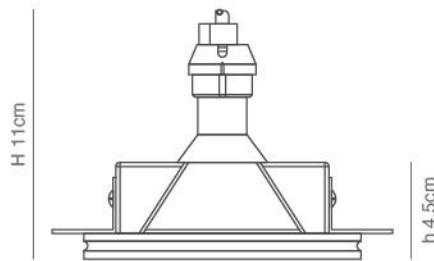

**Borderless Recessed
Gypsum Downlight**