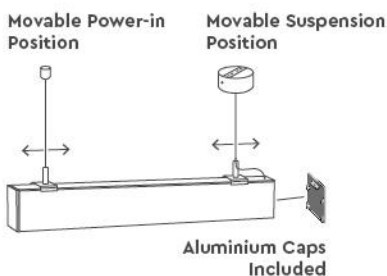

MASTER PROFILES							
Length cm	Standart Watt			Length cm	High Watt		
	Watt	Lumen 3.000K	Lumen 4.000K		Watt	Lumen 3.000K	Lumen 4.000K
59	12,6	1880	1900	59	21,6	3100	3120
87	18,9	2820	2850	87	32,4	4650	4680
115	25,2	3760	3800	115	43,2	6200	6240
143	31,5	4700	4750	143	54	7750	7800
171	37,8	5640	5700	171	64,8	9300	9360
199	44,1	6580	6650	199	75,6	10850	10920
227	50,4	7520	7600	227	86,4	12400	12480
255	56,7	8460	8550	255	97,2	13950	14040
283	63	9400	9500	283	108	15500	15600
311	69,3	10340	10450	311	118,8	17050	17160
339	75,6	11280	11400	339	129,6	18600	18720
367	81,9	12220	12350	367	140,4	20150	20280
395	88,2	13160	13300	395	151,2	21700	21840
423	94,5	14100	14250	423	162	23250	23400
451	100,8	15040	15200	451	172,8	24800	24960