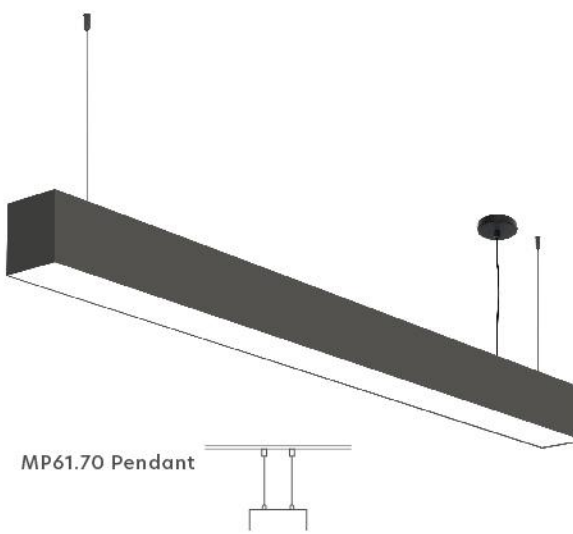

Profile - MP61.70