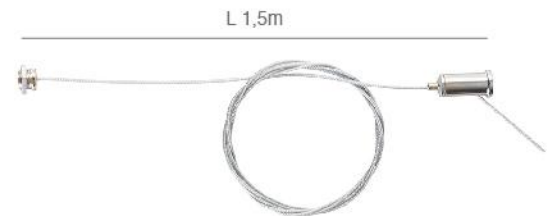

77-9104-1
Trio Wire Suspension