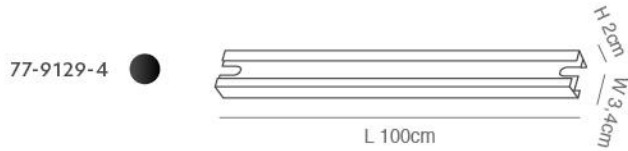

1 Phase - 2 Wires Tracks

Uno Tracks

Uno Track Rails 1Phase
Black Aluminium Body

Uno Connectors

Uno Connectors 1Phase
Black Aluminium Body