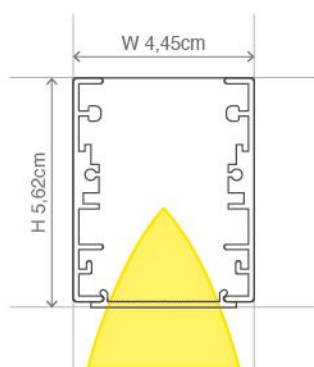

MASTER PROFILES							
Length cm	Standart Watt			Length cm	High Watt		
	Watt	Lumen 3.000K	Lumen 4.000K		Watt	Lumen 3.000K	Lumen 4.000K
59	12,6	1880	1900	59	21,6	3100	3120
87	18,9	2820	2850	87	32,4	4650	4680
115	25,2	3760	3800	115	43,2	6200	6240
143	31,5	4700	4750	143	54	7750	7800
171	37,8	5640	5700	171	64,8	9300	9360
199	44,1	6580	6650	199	75,6	10850	10920
227	50,4	7520	7600	227	86,4	12400	12480
255	56,7	8460	8550	255	97,2	13950	14040
283	63	9400	9500	283	108	15500	15600
311	69,3	10340	10450	311	118,8	17050	17160
339	75,6	11280	11400	339	129,6	18600	18720
367	81,9	12220	12350	367	140,4	20150	20280
395	88,2	13160	13300	395	151,2	21700	21840
423	94,5	14100	14250	423	162	23250	23400
451	100,8	15040	15200	451	172,8	24800	24960