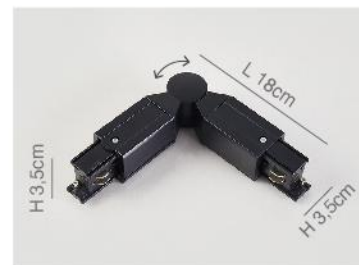

77-9111-3
Trio Straight Connector Black