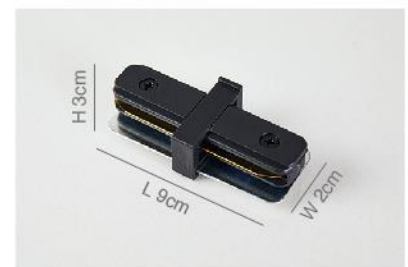

Uno Tracks

Uno Track Rails 1Phase
Black Aluminium Body

Uno Connectors

Uno Connectors 1Phase
Black Aluminium Body

77-9132-2
Uno Power Supply Cap

77-9133-0.3
Uno End Cap

77-9134-2
Uno Straight Connector

77-9135-2
Uno 90° Corner Connector