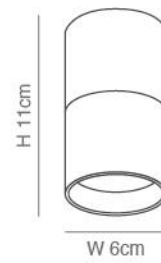

EXAMPLES

Ceiling

Bali
77-9235-10

5
YEARS
WARRANTY

GU10

Bali
77-9236-10

Bali GU10 Ceiling Spotlight

Bali GU10 Ceiling Spotlight
Black and White Aluminium Body