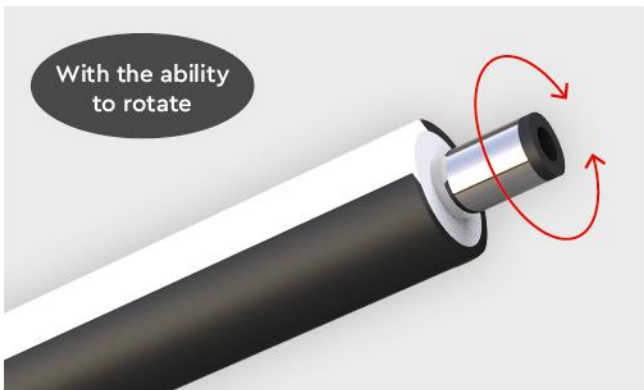

Linear Slim Lightings

Linear Slim Surface Mounted
Rotatable Aluminium Black

PHOTO	CODE	DESCRIPTION	WATT	VOLT	LUMEN	CCT	CRI	IP	BEAM ANGLE	DIM.	TUYA
	77-9071-35	SM-1050-10 Linear Slim Led Lighting All Black Aluminium 105x1,5cm	10W	24V	1050Lm	3000k	>90	44	120	✓	-
	77-9072-48	SM-1550-15 Linear Slim Led Lighting All Black Aluminium 155x1,5cm	15W	24V	1550Lm	3000k	>90	44	120	✓	-
	77-9073-62	SM-2050-20 Linear Slim Led Lighting All Black Aluminium 205x1,5cm	20W	24V	2100Lm	3000k	>90	44	120	✓	-