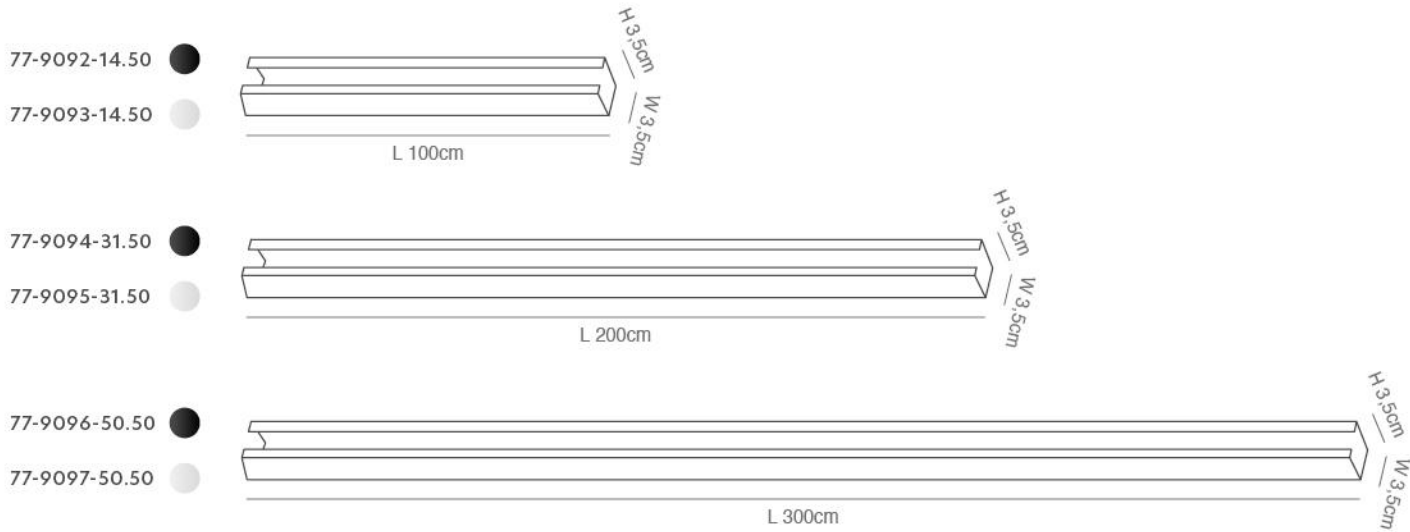

Teatro Led Par111 For Paro

77-9272-24

Teatro Led Par111
Black Aluminium Body PAR111
Zoomable, 18W, 3CCT, With Switch

3 Phase - 4 Wires Tracks

Trio Tracks

Trio Track Rails 3Phase
Black and White Aluminium Body