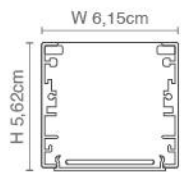

MP61.56 Pendant

MP61.56 PENDANT WHITE

STANDART WATT

Length (cm)	Code On/off	Description Code	Watt	Lumen	On/off	Triac	Dali
59	77-18294-64	MP61.56P-059-S-3-O-OFF-WH	12,6	1900	64	70	94
87	77-18390-74	MP61.56P-087-S-3-O-OFF-WH	18,9	2820	74	80	106
115	77-18486-86	MP61.56P-115-S-3-O-OFF-WH	25,2	3800	86	98	112
143	77-18582-96	MP61.56P-143-S-3-O-OFF-WH	31,5	4700	96	108	124
171	77-18678-112	MP61.56P-171-S-3-O-OFF-WH	37,8	5640	112	124	140
199	77-18774-122	MP61.56P-199-S-3-O-OFF-WH	44,1	6580	122	140	152
227	77-18870-136	MP61.56P-227-S-3-O-OFF-WH	50,4	7520	136	154	166
255	77-18966-144	MP61.56P-255-S-3-O-OFF-WH	56,7	8460	144	162	182
283	77-19062-154	MP61.56P-283-S-3-O-OFF-WH	63	9400	154	172	192
311	77-19158-168	MP61.56P-311-S-3-O-OFF-WH	69,3	10340	168	192	208
339	77-19254-184	MP61.56P-339-S-3-O-OFF-WH	75,6	11280	184	208	234
367	77-19350-190	MP61.56P-367-S-3-O-OFF-WH	81,9	12220	194	218	250
395	77-19446-206	MP61.56P-395-S-3-O-OFF-WH	88,2	13300	206	236	262
423	77-19542-216	MP61.56P-423-S-3-O-OFF-WH	94,5	14100	216	246	278
451	77-19638-228	MP61.56P-451-S-3-O-OFF-WH	100,8	15040	228	258	288

HIGH WATT

Length (cm)	Code On/off	Description Code	Watt	Lumen	On/off	Triac	Dali
59	77-18298-68	MP61.56P-059-H-3-O-OFF-WH	21,6	3100	68	74	94
87	77-18390-74	MP61.56P-087-H-3-O-OFF-WH	32,4	4650	74	86	106
115	77-18490-102	MP61.56P-115-H-3-O-OFF-WH	43,2	6200	102	114	118
143	77-18586-110	MP61.56P-143-H-3-O-OFF-WH	54	7750	110	128	128
171	77-18682-128	MP61.56P-171-H-3-O-OFF-WH	64,8	9300	128	146	152
199	77-18778-140	MP61.56P-199-H-3-O-OFF-WH	75,6	10850	140	164	160
227	77-18874-150	MP61.56P-227-H-3-O-OFF-WH	86,4	12400	150	174	174
255	77-18970-160	MP61.56P-255-H-3-O-OFF-WH	97,2	13950	160	190	212
283	77-19066-170	MP61.56P-283-H-3-O-OFF-WH	108	15500	170	200	230
311	77-19162-186	MP61.56P-311-H-3-O-OFF-WH	118,8	17050	186	222	248
339	77-19258-198	MP61.56P-339-H-3-O-OFF-WH	129,6	18600	198	234	264
367	77-19354-232	MP61.56P-367-H-3-O-OFF-WH	140,4	20150	232	274	278
395	77-19450-246	MP61.56P-395-H-3-O-OFF-WH	151,2	21700	246	294	292
423	77-19546-256	MP61.56P-423-H-3-O-OFF-WH	162	23250	256	304	302
451	77-19642-266	MP61.56P-451-H-3-O-OFF-WH	172,8	24800	266	320	312

Δυνατότητα επιλογής Kelvin, αλλάζοντας το **3** (3000K) σε **4** (4000K), εάν επιθυμείτε ο φωτισμός σας να είναι 4000K αντί για 3000K.
Δυνατότητα επιλογής μεταξύ Opal ή Κυψέλης, αλλάζοντας το **O** (OPAL) σε **MP** (HONEYCOMB), σύμφωνα με την επιθυμία σας.
Δυνατότητα επιλογής μετασχηματιστή Triac ή Dali, αλλάζοντας το **OF** (ON/OFF) σε **T** (TRIAC) ή **D** (DALI), σύμφωνα με την επιλογή σας.
Δυνατότητα επιλογής χρώματος, αλλάζοντας το **BL** (Μαύρο) σε **WH** (Άσπρο), **GR** (Γκρι) ή **SR** (Special Ral).

Επεξήγηση Τιμοκαταλόγων