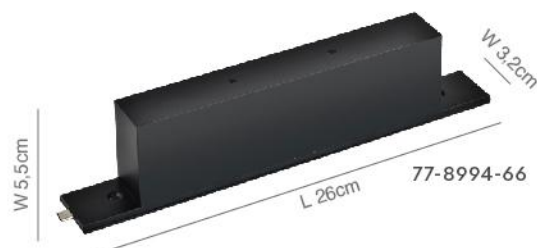

Magnetic Flex Driver

LED Surface Mountain Driver
100W AC220V to 48V
Includes Male-Female
Micro USB Connectors

77-8994-66