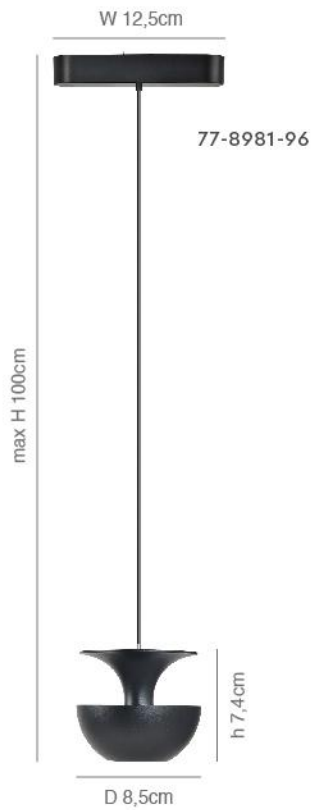

PHOTO	CODE	DESCRIPTION	WATT	VOLT	LUMEN	CCT	CRI	IP	BEAM ANGLE	DIM.	TUYA
	77-8975-36	Led Linear Light Black Aluminium 30x3cm	6W	48V	480Lm	3000k	>90	20	120	-	-
	77-8976-46	Led Linear Light Black Aluminium 60x3cm	8W	48V	960Lm	3000k	>90	20	120	-	-
	77-8977-65	Led Linear Light Black Aluminium 115x3cm	12W	48V	1600Lm	3000k	>90	20	120	-	-
	77-8981-96	Led Pendant Light Black Aluminium 100x8,5x7,4cm	8W	48V	640Lm	3000k	>90	20	36	-	-
	77-8982-56	Led Pendant Light Black Aluminium 100x6x4,65cm	6W	48V	480Lm	3000k	>90	20	110	-	-
	77-8980-48	Led Spot Lightblack Aluminium 18x12,5x14cm	12W	48V	960Lm	3000k	>90	20	36	-	-
	77-8978-34	Led Spot Lightblack Aluminium 13x3x6,5cm	8W	48V	640Lm	3000k	>90	20	36	-	-
	77-8979-39	Led Spot Light Black Aluminium 18x12,5x14cm	12W	48V	960Lm	3000k	>90	20	36	-	-