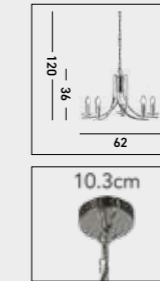

4162-2CC
ASCONA 2Lt Wall Light
Chrome Metal & Glass