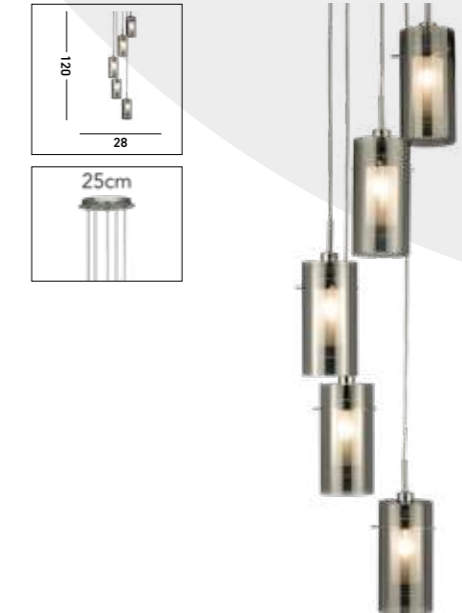

2305-5SM
DUO I 5Lt Multi-Drop Pendant

Satin Silver Metal & Smoked Glass with Frosted Inner