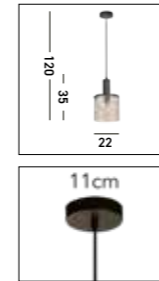

88910-3MO
SWEDEN 3Lt Multi-Drop Pendant
Mocha Metal & Amber Glass

NEW

Large amber glass shades and mocha metal creates stand out on-trend lighting.