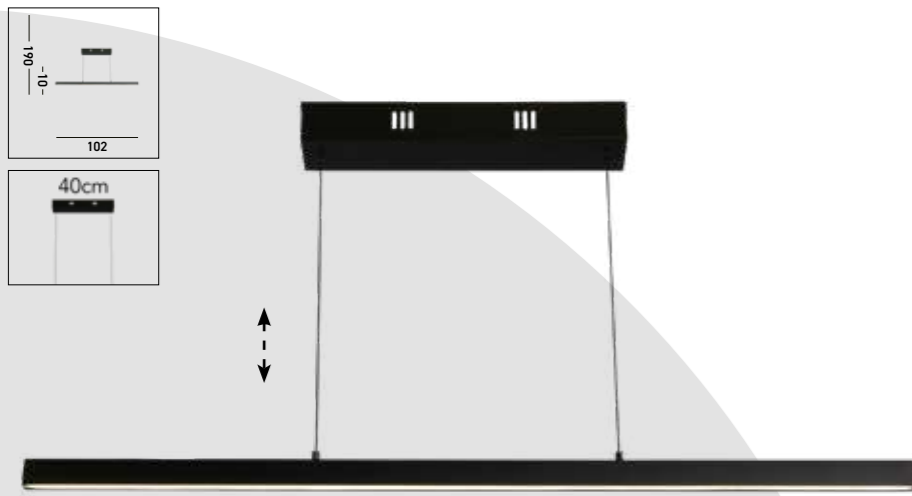

PRODUCT FEATURES

- Rise & Fall Adjustable
- Gesture Control Features:
  - On & Off
  - Dimmable
  - Colour Temperature 2700K, 3000K & 4000K