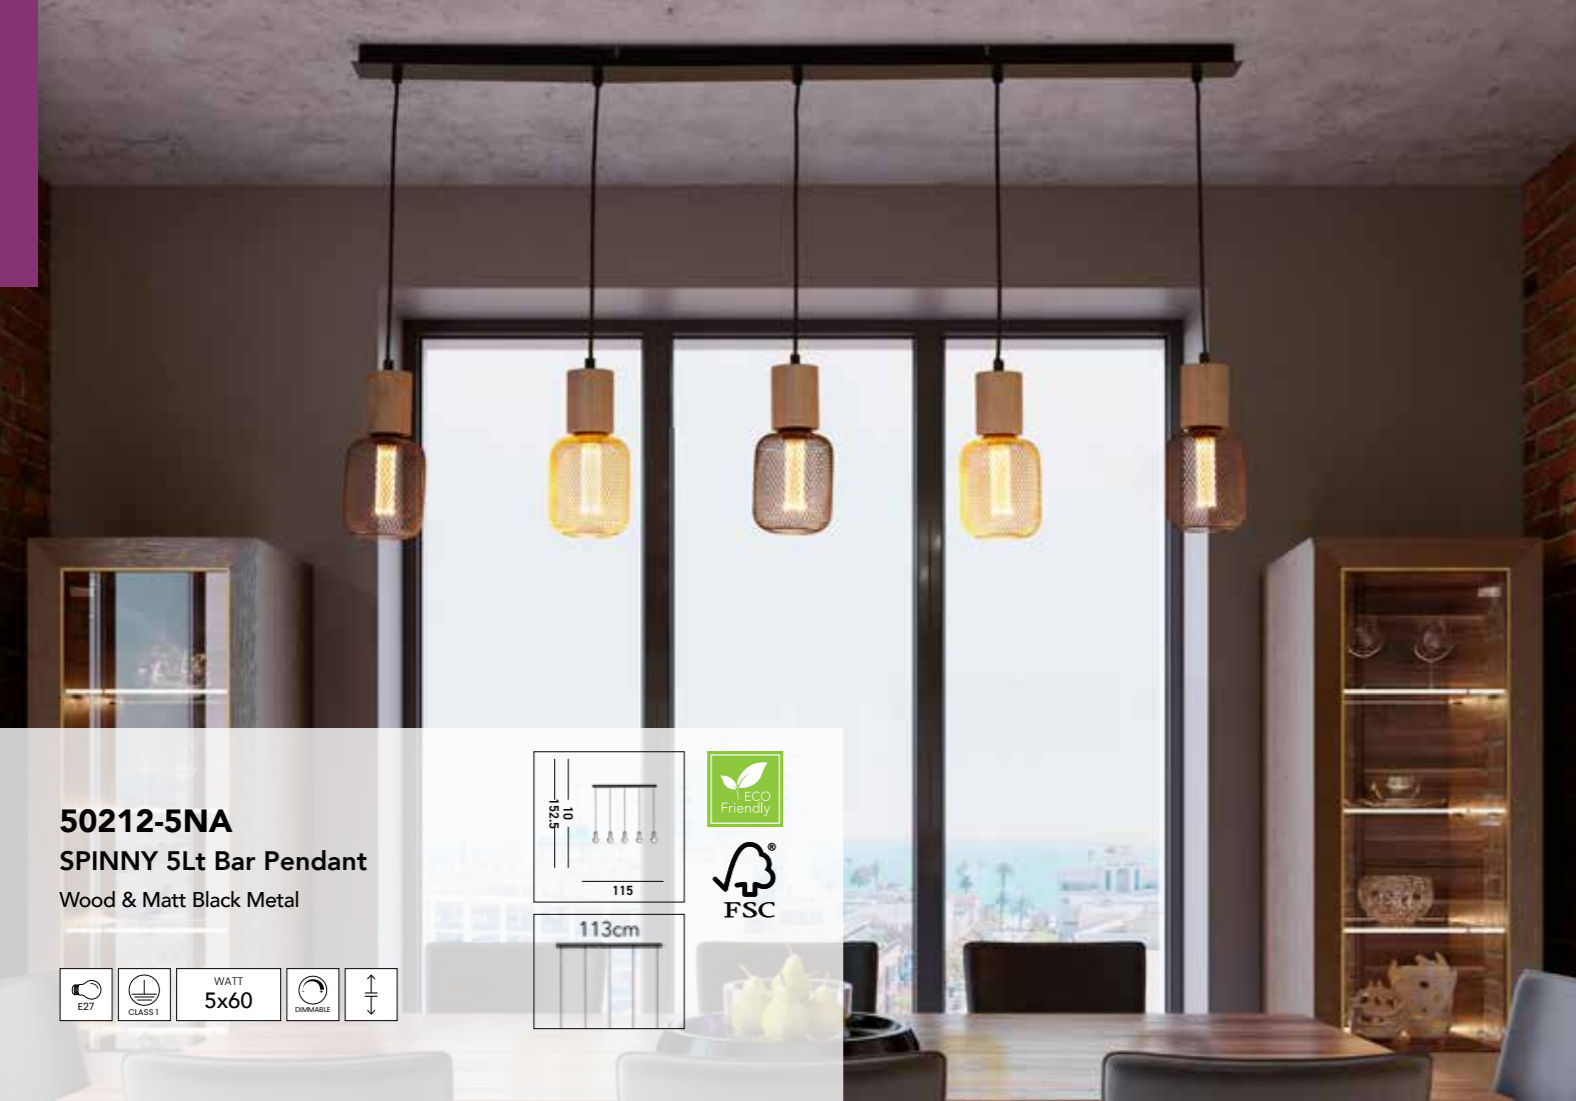

Want to change the look of your light?
See our Decorative Lamps on Page 121