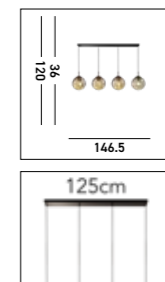

“Eye-catching punched glass gives a modern look to these glass balls.”