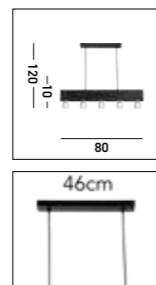

**45201-4BK**  
DANCE 4Lt Bar Pendant  
Sand Black Metal

Want to change the look of your light?

See our Decorative Lamps on Page 274 - 275

Decorative Lamps

3/4 View

Side View

18800AM & 18801AM

**51607-5BK**  
PIANO 5Lt Diner Bar Pendant  
Matt Black Metal