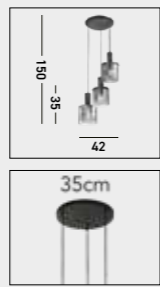

88910-3BK
SWEDEN 3Lt Multi-Drop Pendant
Matt Black Metal & Smoked Ombre Glass