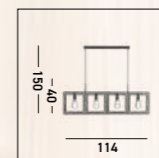

Decorative Lamps Not Included

Want to change the look of your light?

See our Decorative Lamps on Page 121