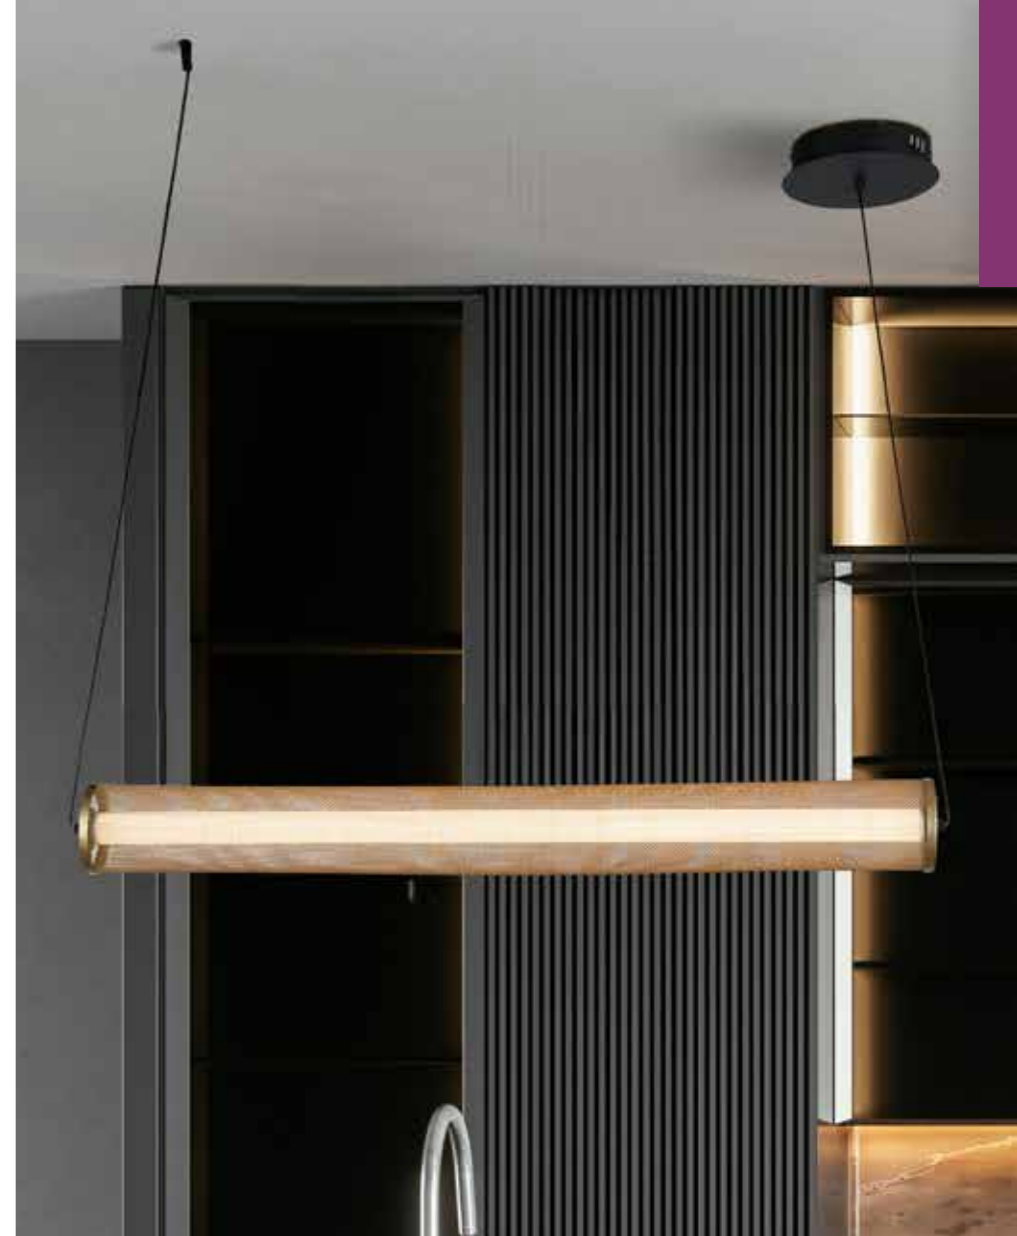

Product Features

3-stage dimming by on/off wall switch (pendant only)

In-line switch (table & floor lamp)

25151-1BK
THREAD Pendant Convertible
Horizontal to Vertical
Gold Mesh and Matt Black