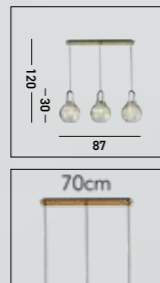

LED CLASS 1 WATT 13 DIMMABLE 1268 LUMENS 3000 Kelvin

NEW

NEW

**76410BK**  
**ALCHEMY Pendant**  
 Black & Gold Metal with Amber Ombre Glass

LED CLASS 1 WATT 4 DIMMABLE 338 LUMENS 2700 Kelvin

NEW

**36632-3AC**  
SNOWDROP 3Lt Bar Pendant  
Brass Metal & Acid Glass