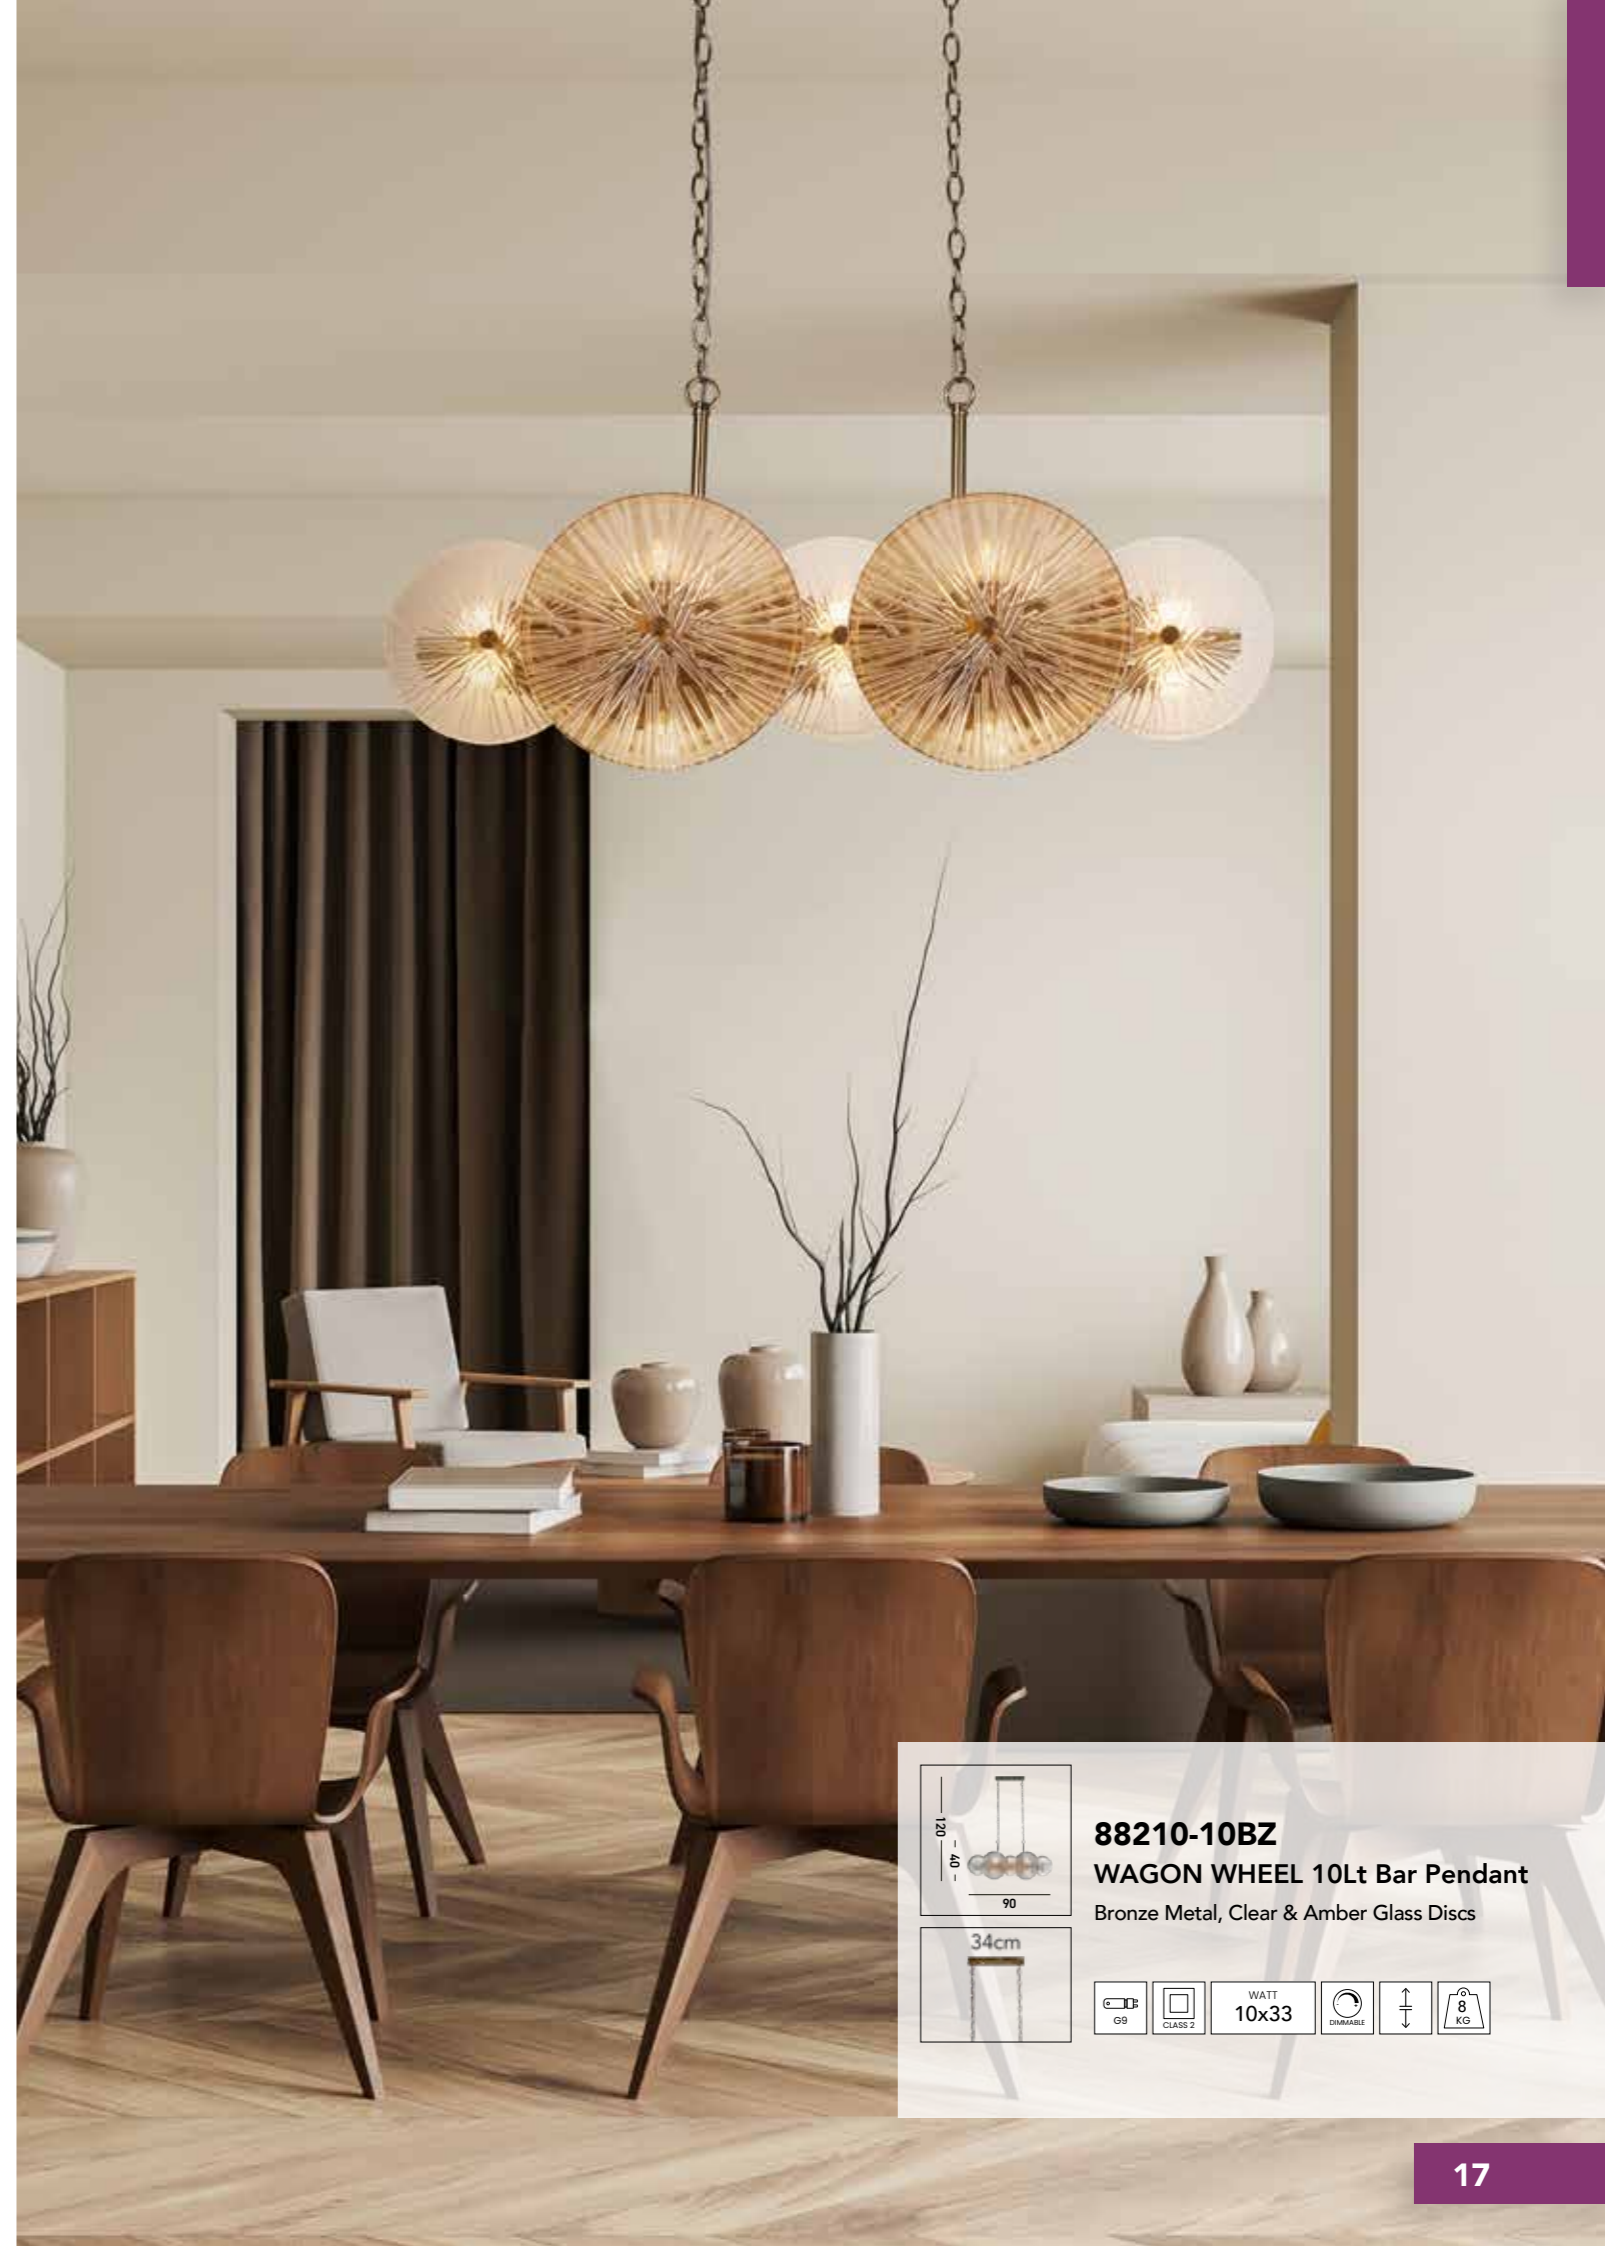

“Delicate, hand drawn etched glass, designed to create an elegant statement in any room.”

**88211-6BZ**  
**EU88211-6BZ**   
**WAGON WHEEL 6Lt Table Lamp**  
 Bronze Metal, Clear & Amber Glass Discs

**88212-6BZ**  
**EU88212-6BZ**   
**WAGON WHEEL 6Lt Floor Lamp**  
 Bronze Metal, Clear & Amber Glass Discs