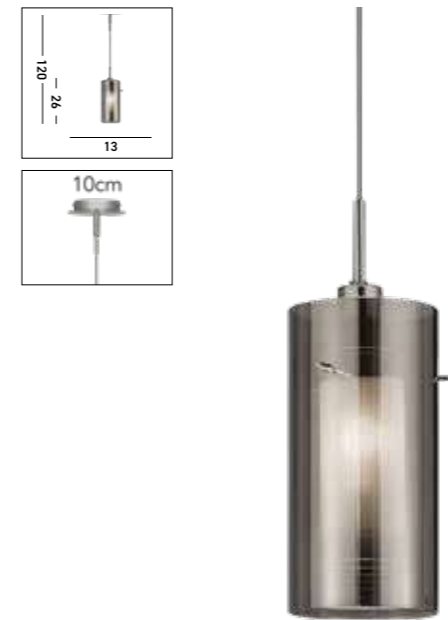

2301SM
DUO II Pendant

Satin Silver Metal & Smoked Glass with Frosted Inner