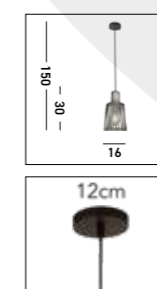

9413BK
BIRD CAGE Pendant
Black & Satin Brass Metal