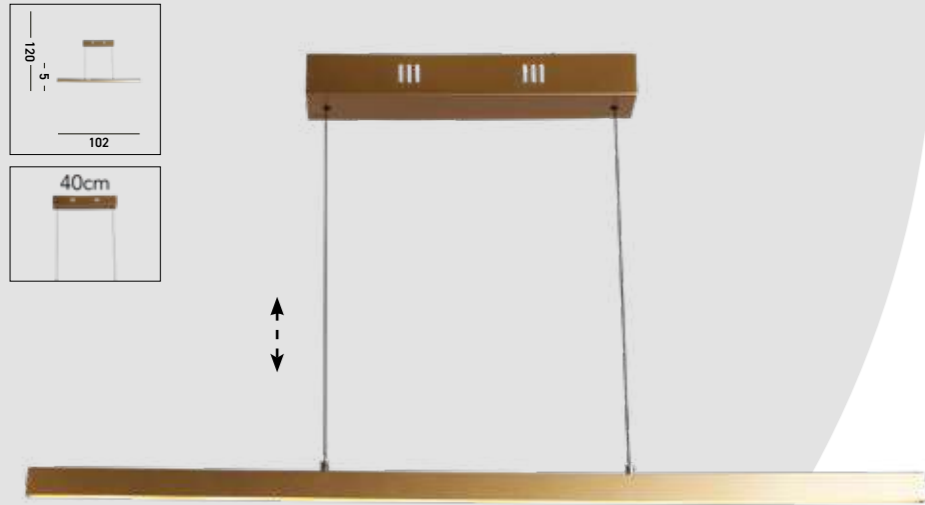

PRODUCT FEATURES

- Rise & Fall Adjustable
- Gesture Control Features:
  - On & Off
  - Dimmable
  - Colour Temperature 2700K, 3000K & 4000K