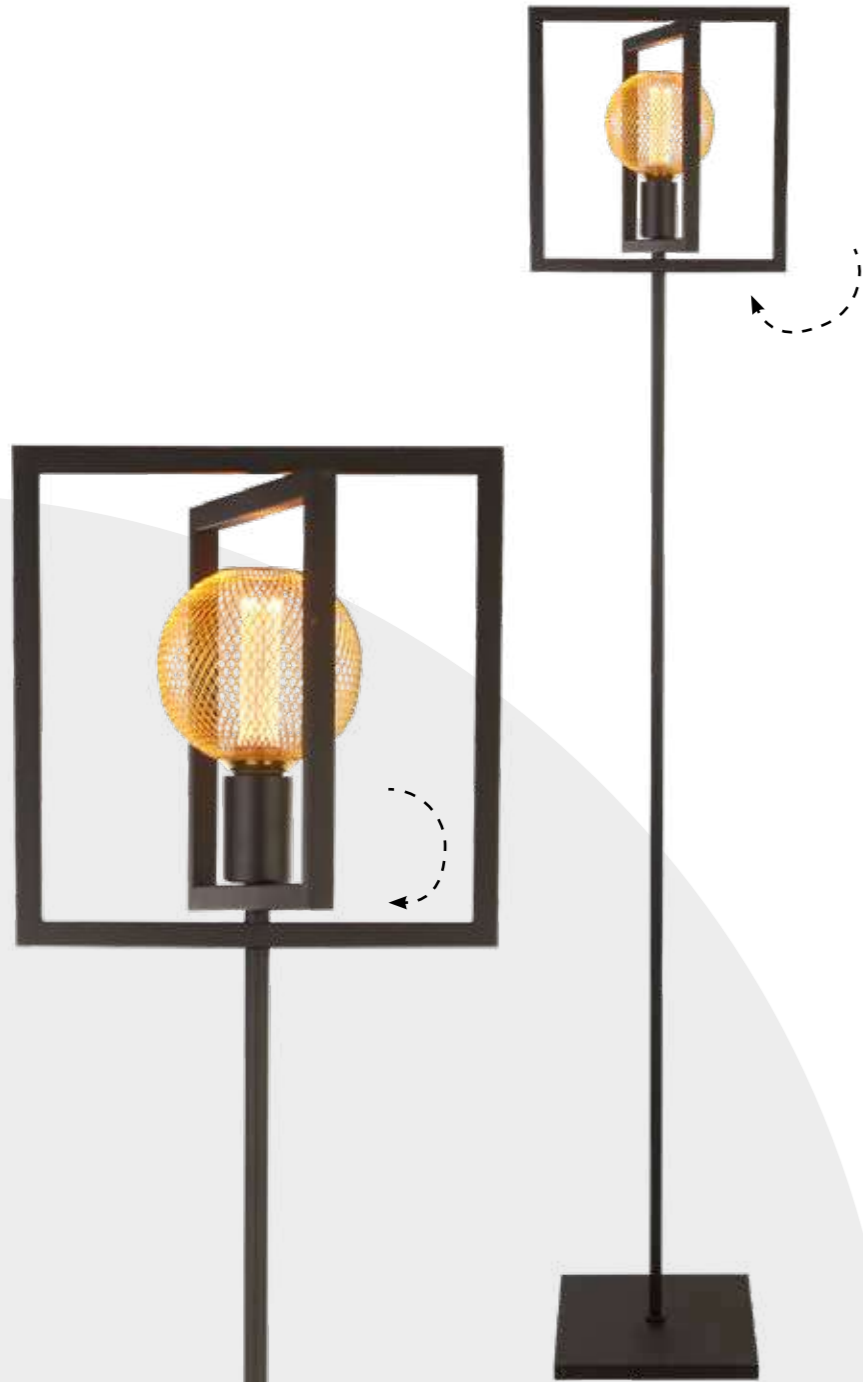

Decorative Lamps Not Included

Want to change the look of your light?

See our Decorative Lamps on Page 121