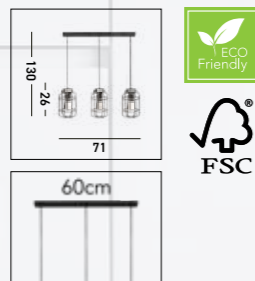

Wood and black:
a contemporary
masterpiece.