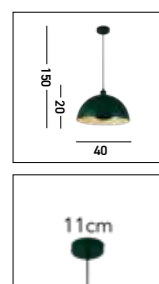

**35410OR**

MARS Pendant, Convertible to Semi-Flush

Burnt Orange & Cream Inner Small

**NEW**

**35411OR**

MARS Pendant, Convertible to Semi-Flush

Burnt Orange & Cream Inner Large

**NEW**