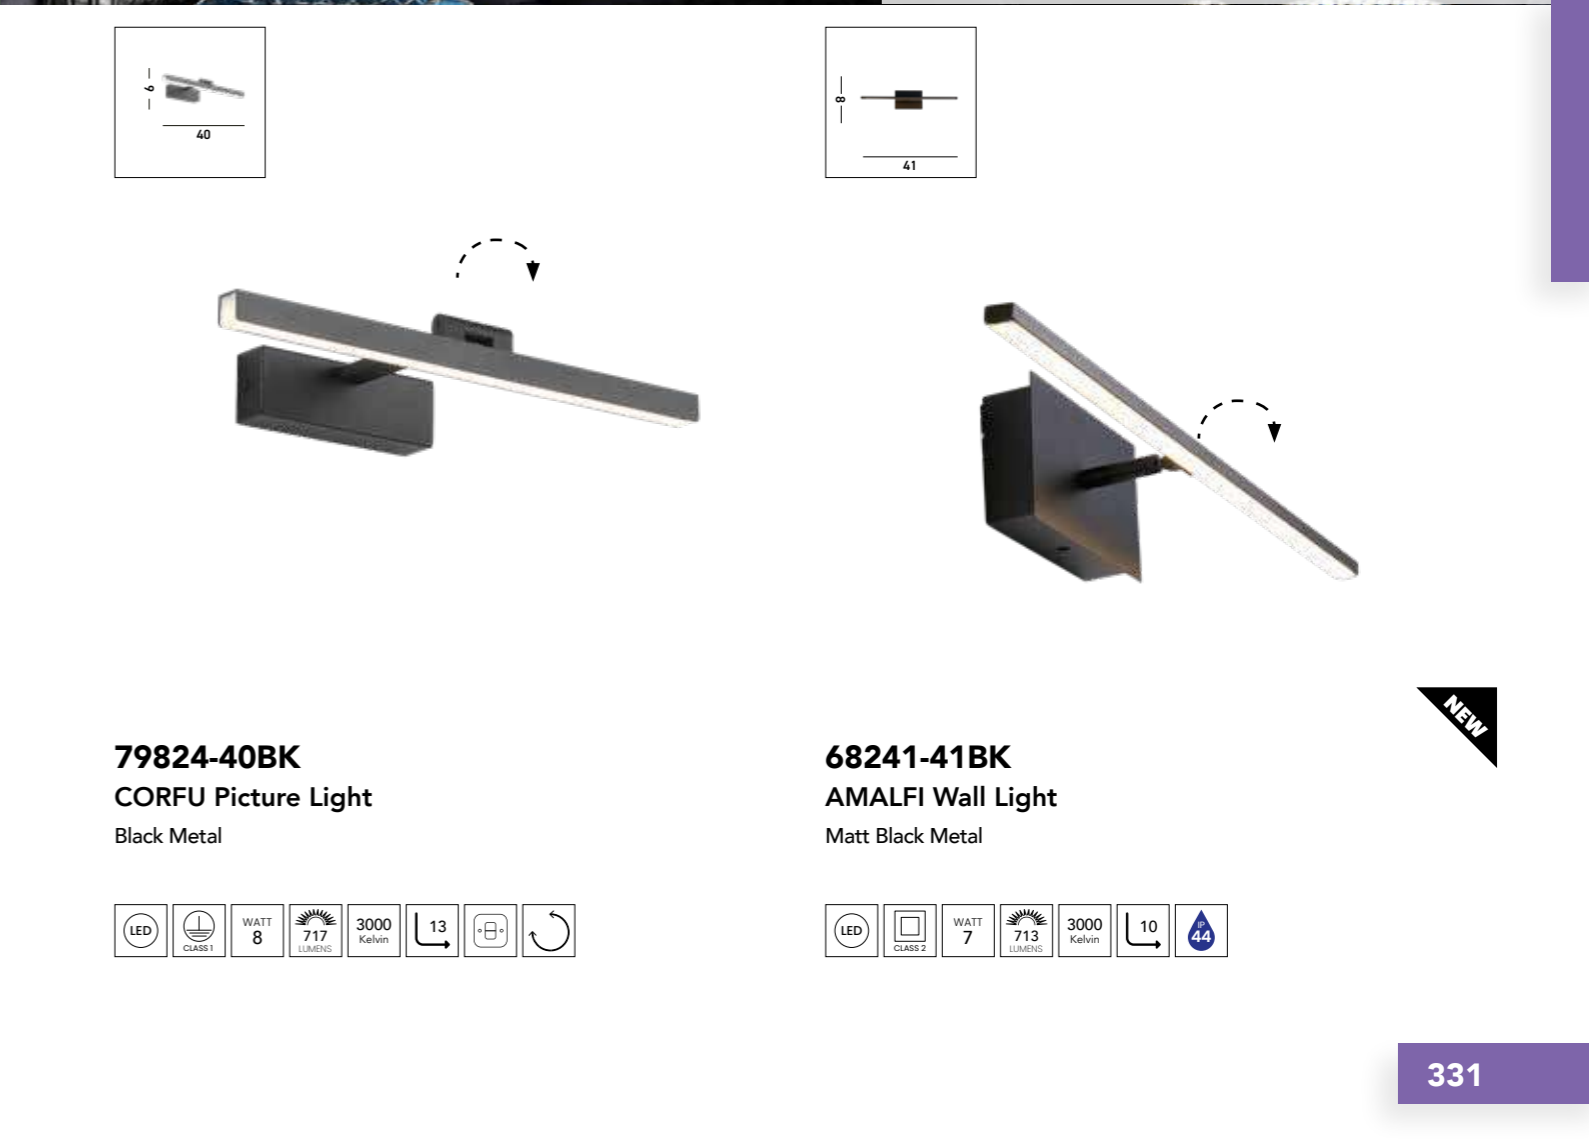

**79824-40SB**  
CORFU Picture Light  
Satin Brass Metal

NEW

- LED
- CLASS 1
- WATT 8
- 583 LUMENS
- 3000 Kelvin
- 13
- +
- 

**79824-40BK**  
CORFU Picture Light  
Black Metal

- LED
- CLASS 1
- WATT 8
- 717 LUMENS
- 3000 Kelvin
- 13
- +
- 