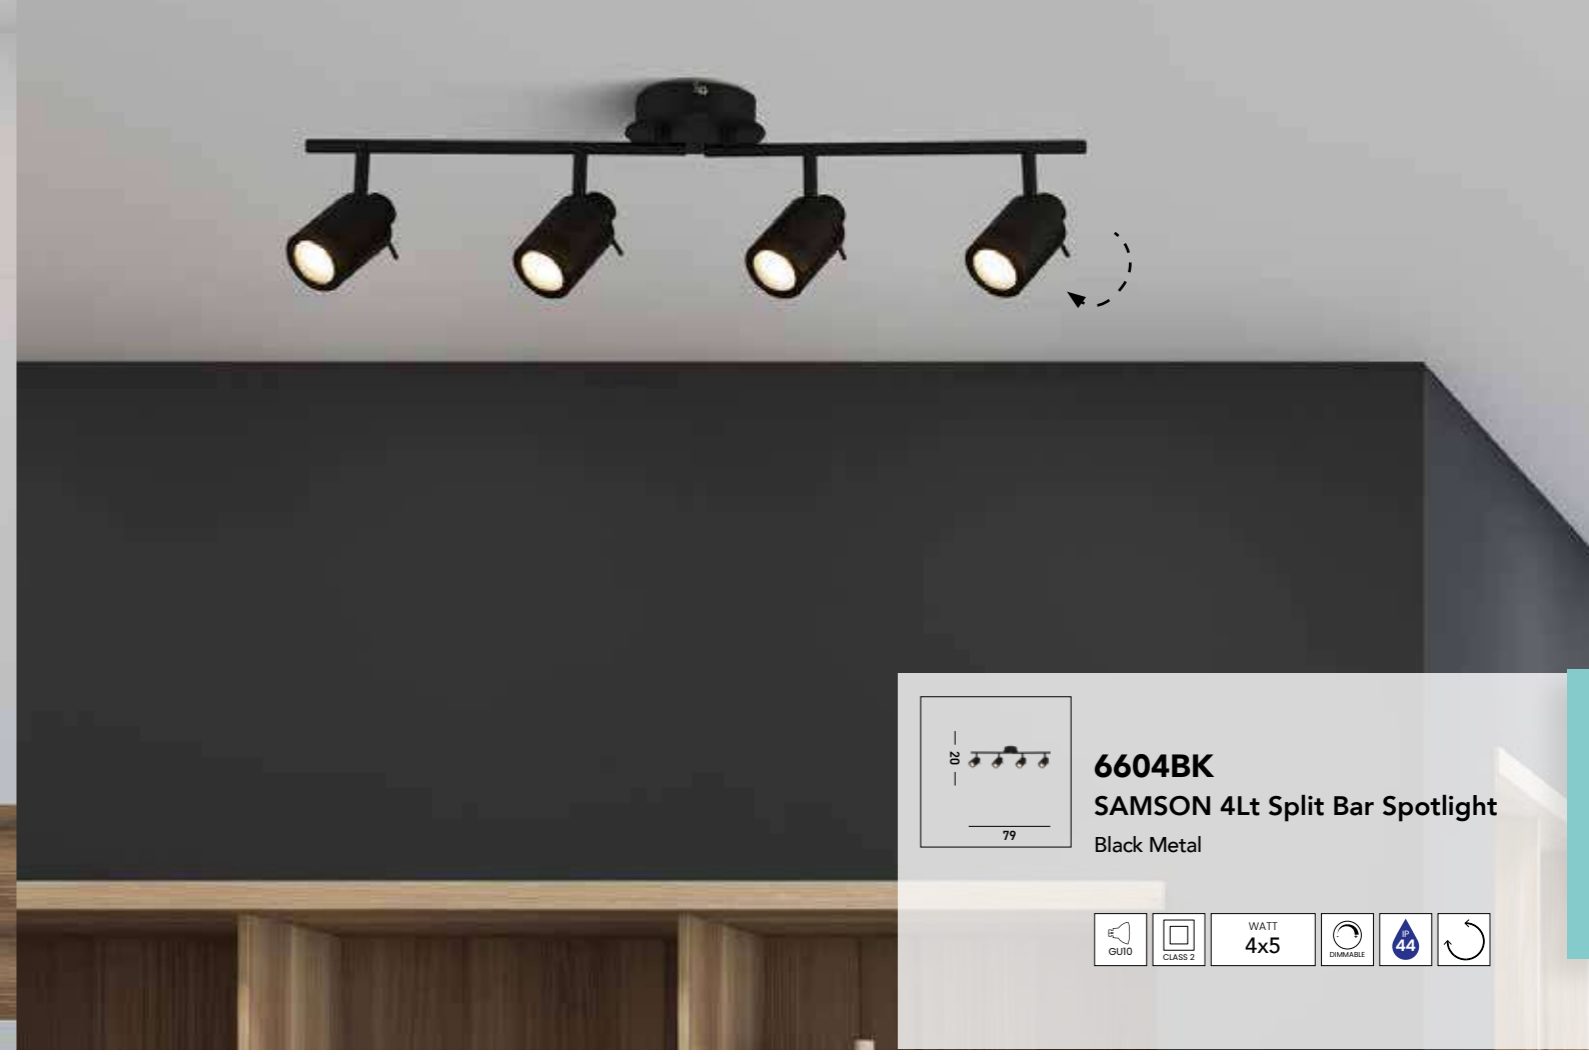

**1541AB**  
FOCUS Spotlight Wall Light  
Antique Brass Metal

**1541BK**  
FOCUS Spotlight Wall Light  
Black Metal

**1541SS**  
FOCUS Spotlight Wall Light  
Satin Silver Metal

**4414CC**  
**BUBBLES 4Lt Split Bar Spotlight**  
 Chrome Metal & Bubble Acrylic