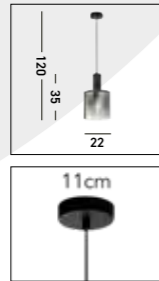

88910-1BK
SWEDEN Pendant
Matt Black Metal & Smoked Ombre Glass