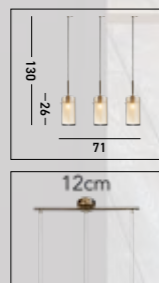

**97292-1CL**  
**CYCLONE Wall Light**  
 Chrome Metal & Clear Glass

**97291-5CL**  
**CYCLONE 5Lt Multi-Drop Pendant**  
 Chrome Metal & Clear Glass

**3303-3CP**  
DUO III 3Lt Bar Pendant

Bronze Metal & Champagne Glass with Frosted Inner