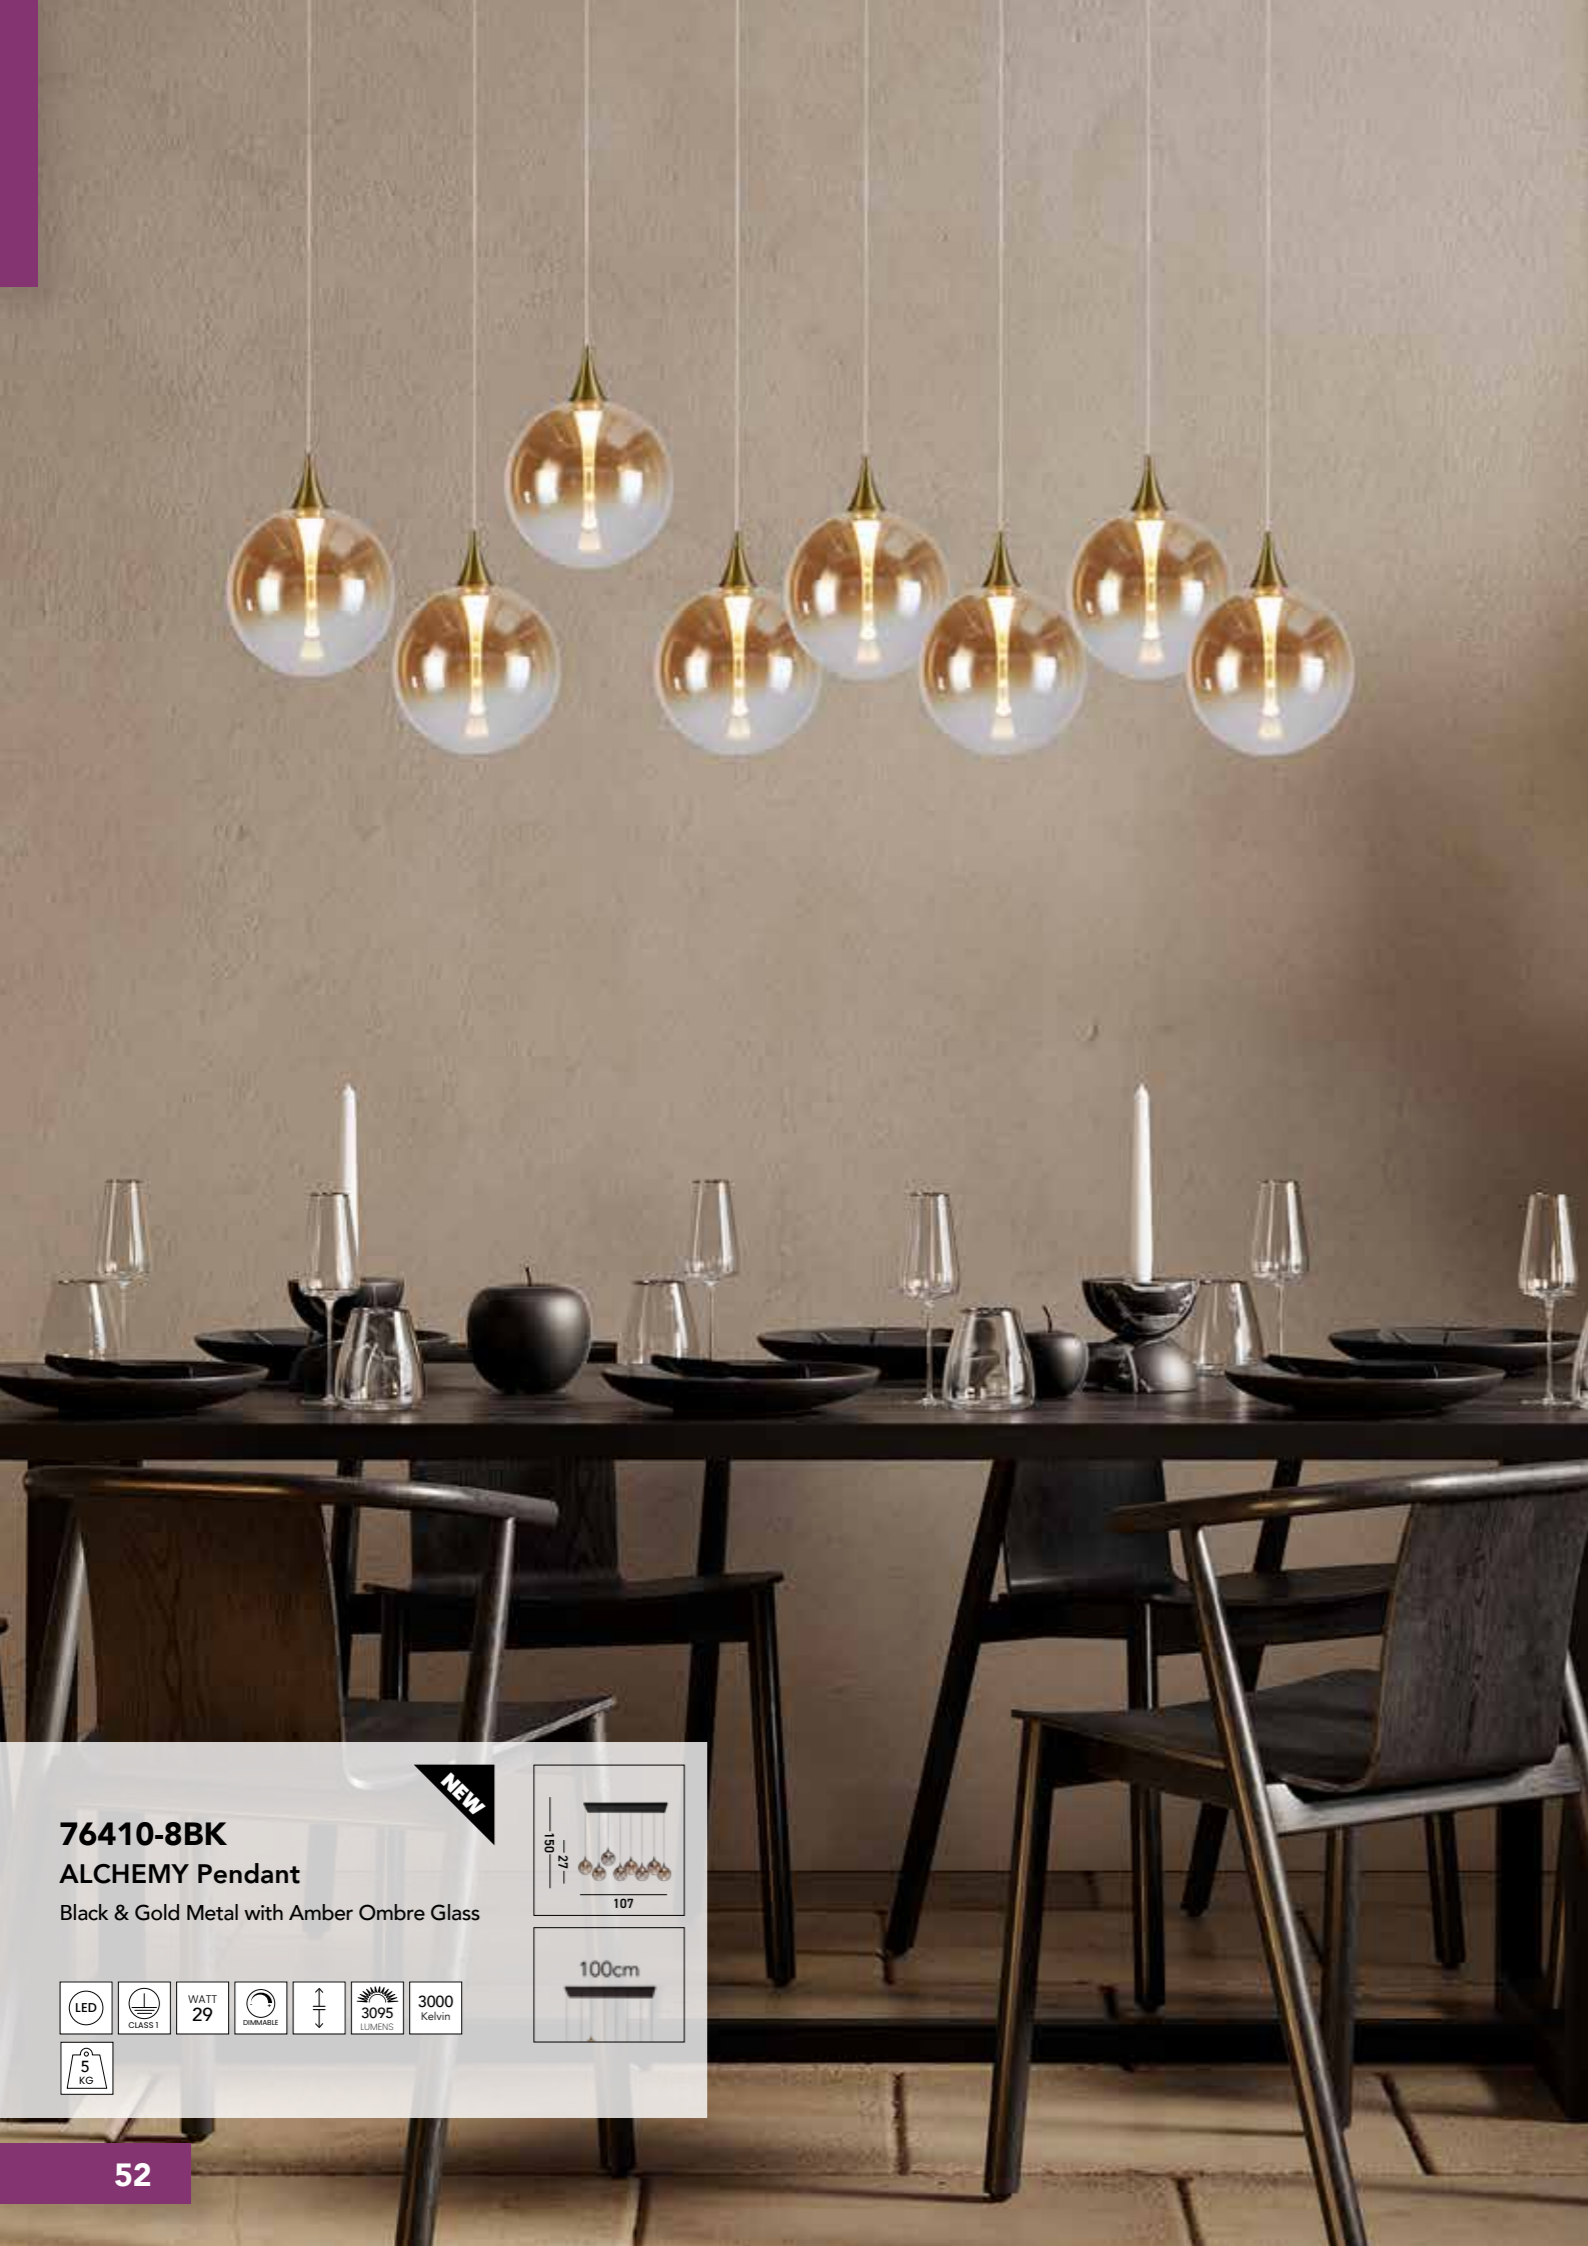

76410-8BK
ALCHEMY Pendant
Black & Gold Metal with Amber Ombre Glass

NEW

LED CLASS 1 WATT 29 DIMMABLE 3095 LUMENS 3000 Kelvin

5 KG

LED CLASS 1 WATT 19 DIMMABLE 1996 LUMENS 3000 Kelvin

LED CLASS 1 WATT 13 DIMMABLE 1268 LUMENS 3000 Kelvin