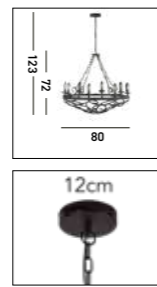

8912-12BK
CARTWHEEL III 12Lt Pendant
Black Wrought Iron