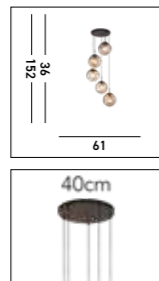

22123-5BK
PUNCH 5Lt Multi-Drop Pendant
Black Metal & Champagne Punched Glass

“Eye-catching punched glass gives a modern look to these glass balls.”