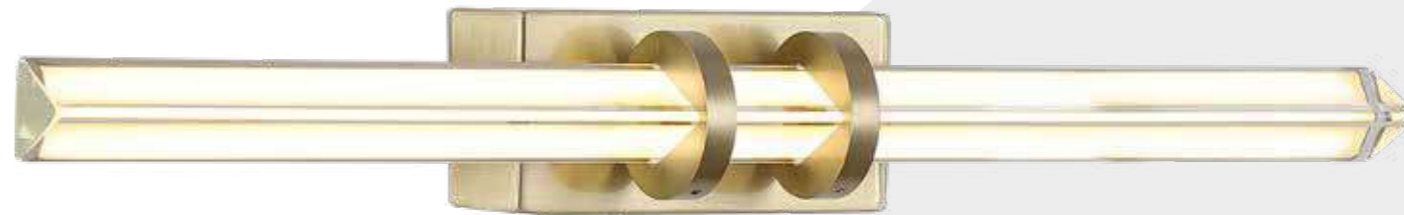

Chrome Metal & Opal Glass

**27981SB**

**SCOPE Bathroom Wall Light**

Satin Brass Metal & Clear Etched Glass

**27981CC**

**SCOPE Bathroom Wall Light**

Chrome Metal & Clear Etched Glass

NEW