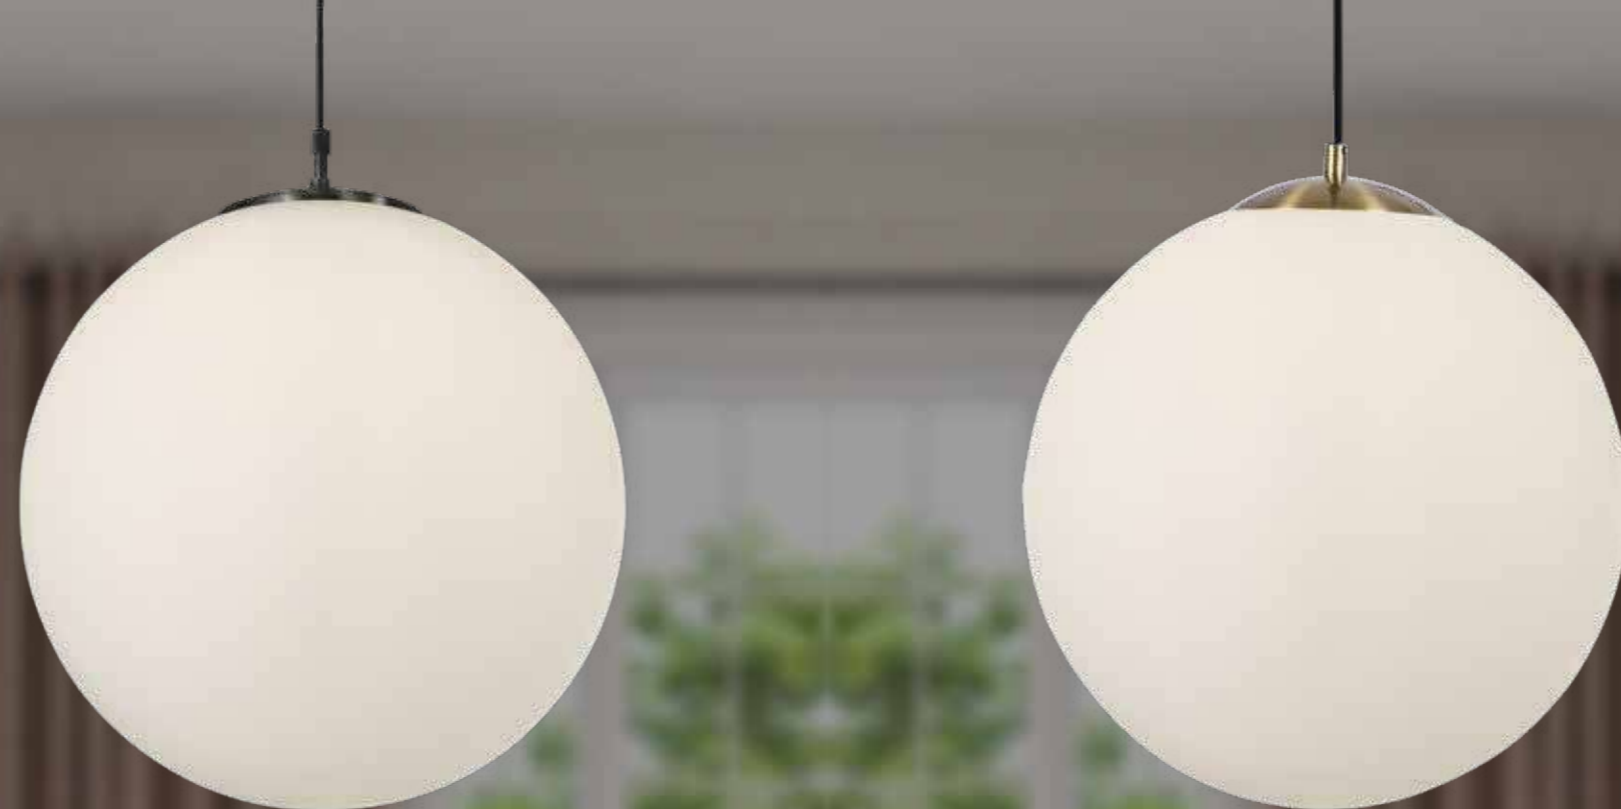

Pink Velvet	21035PI
Teal Velvet	21035TE
Light Grey Velvet	21035GY
Taupe Velvet	21035TA

Black Velvet	31040BK
Navy Velvet	31040AZ
Green Velvet	31040GR

H18 x Ø28cm

H22 x Ø38cm

H24 x Ø40cm

\*\*Shade Only - Suspension Not Included