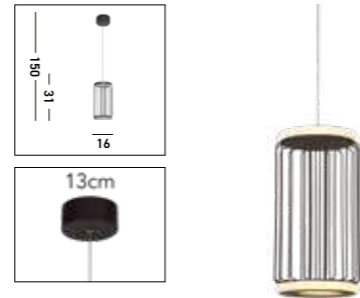

Product Features

3-stage on/off dimming by wall switch
(1lt pendant only)