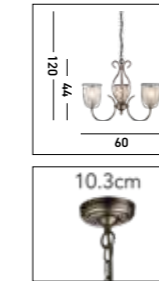

6353-3AB
SILHOUETTE 3Lt Pendant
Antique Brass Metal & Seeded Glass