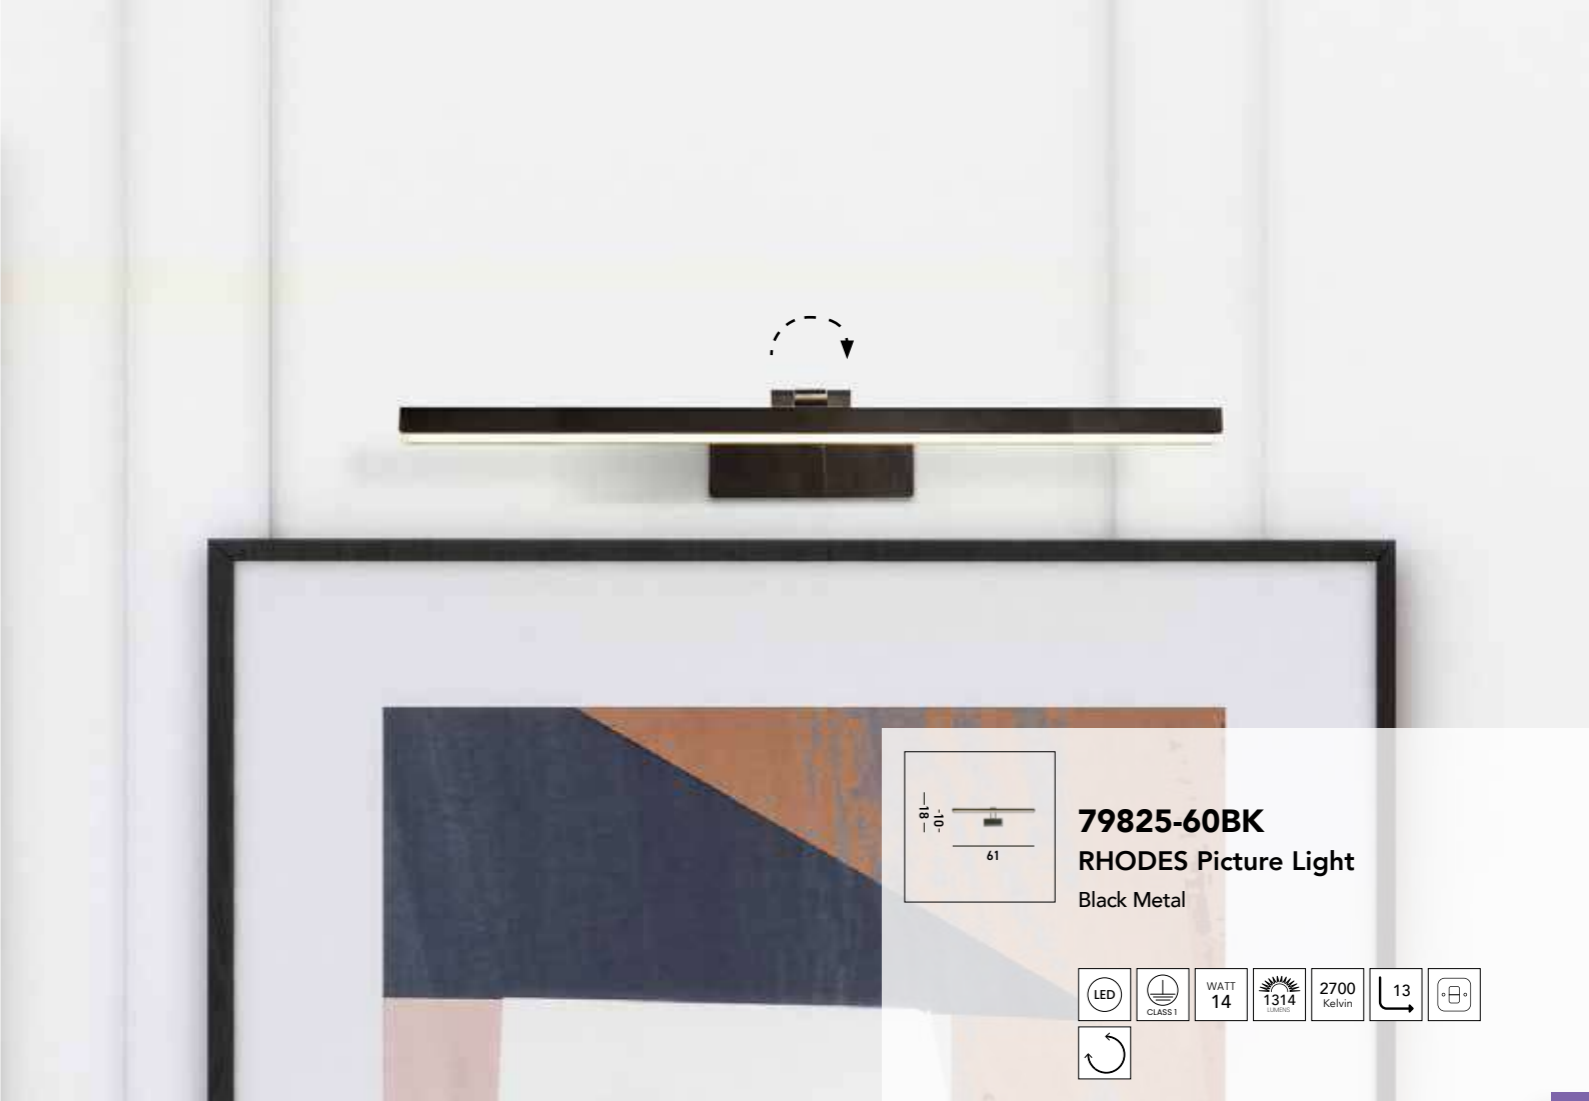

**79822-50SS**  
SANTORINI Picture Light  
Satin Silver & Polished Chrome Metal

**79821-40SS**  
SANTORINI Picture Light  
Satin Silver & Polished Chrome Metal

**79825-60BK**  
RHODES Picture Light  
Black Metal