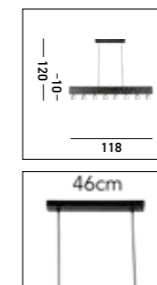

**45201-4BK**  
DANCE 4Lt Bar Pendant  
Sand Black Metal

Want to change the look of your light?

See our Decorative Lamps on Page 274 - 275

Decorative Lamps

3/4 View

Side View

18800AM & 18801AM

**51607-5BK**  
PIANO 5Lt Diner Bar Pendant  
Matt Black Metal