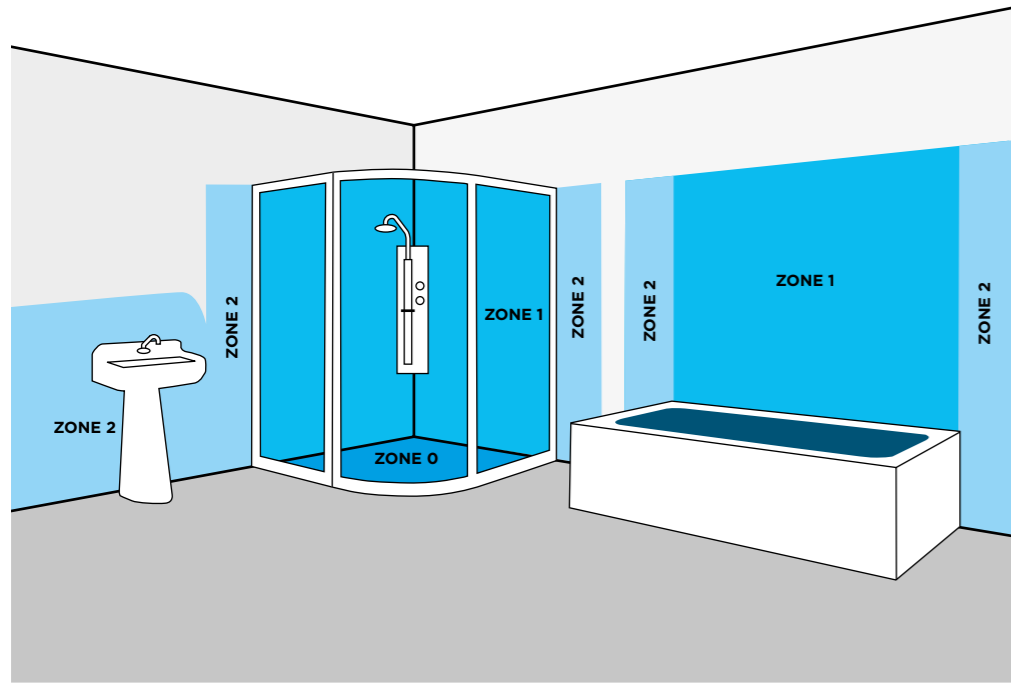

**Zone 0**  
Inside the bath or shower. IP rating must protect against immersion/total immersion in water (IPX7/IP67).

**Zone 1**  
Above the bath or shower to a height of 2.25m. IP rating must protect against water spray from all directions (IPX4/IP44).