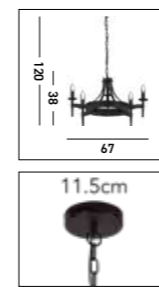

2428-8BK
CARTWHEEL II 8Lt Pendant
Black Wrought Iron