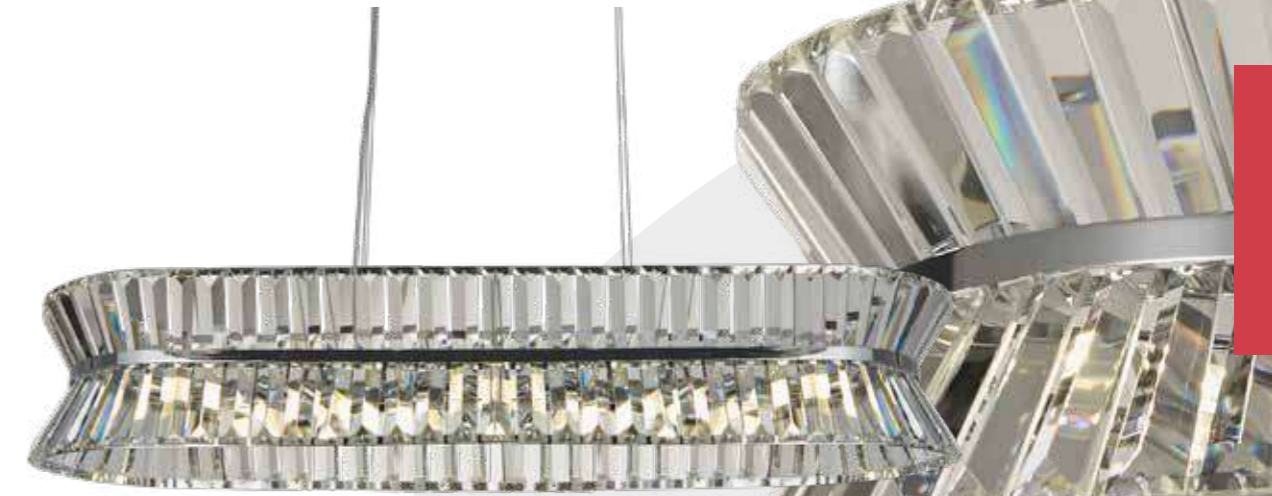

Clear crystal prisms deliver unique flashes of reflection & light.