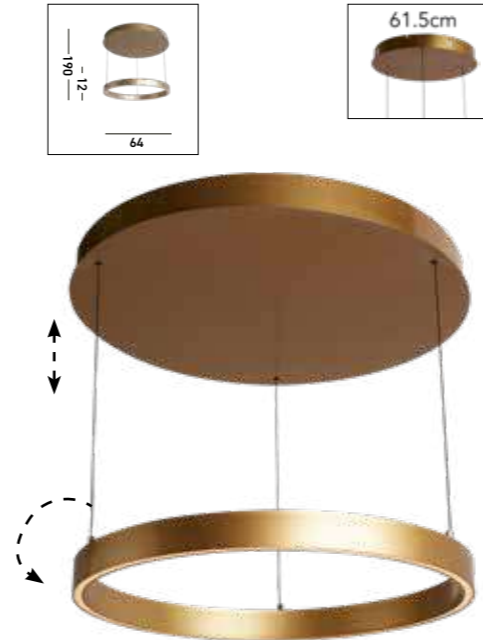

30411GO
LAYLA Gesture Control Pendant
Gold Metal & Opal Acrylic