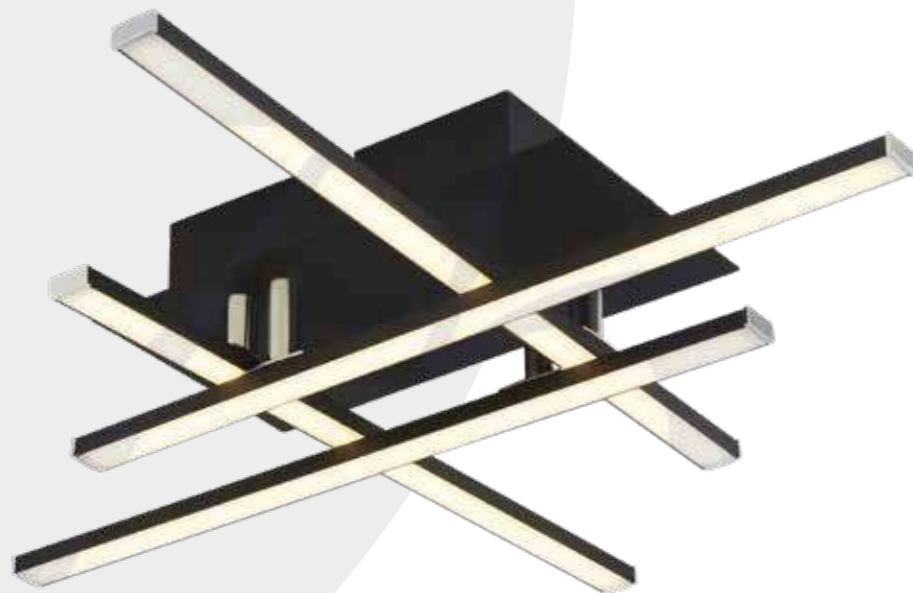

694-4BK

MATRIX 4Lt Flush

Black Metal & Opal Glass

Product Features

4-stage dimming via on/off wall switch