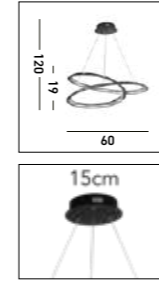

Product Features

4-stage dimming via on/off wall switch