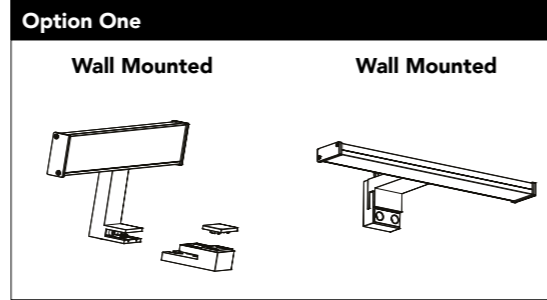

3 WAY INSTALLATION

Please refer to instruction manual for more information.

17004-60BK
KOS Wall Light
Black Metal

LED CLASS 2 WATT 12 960 LUMENS 3000 Kelvin 12 IP 44

NEW