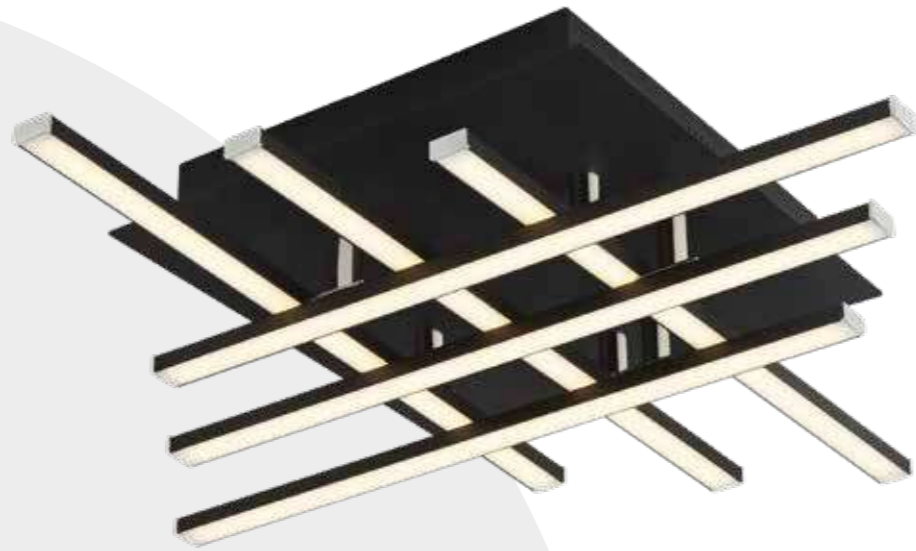

696-6BK

MATRIX 6Lt Flush

Black Metal & Opal Glass

Product Features

4-stage dimming via on/off wall switch