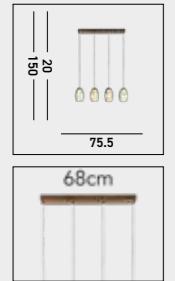

97291-1CP
CYCLONE Pendant
Bronze Metal & Champagne Glass