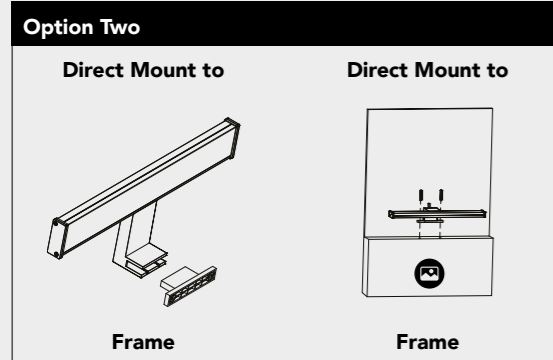

3 WAY INSTALLATION

Please refer to instruction manual for more information.

17004-60BK
KOS Wall Light
Black Metal

LED CLASS 2 WATT 12 960 LUMENS 3000 Kelvin 12 IP 44

NEW