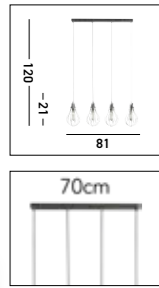

**35411CR**

MARS Pendant, Convertible to Semi-Flush

Matt Cream & Cream Inner Large

**NEW**

**35411GR**

MARS Pendant, Convertible to Semi-Flush

Matt Green Metal & Cream Inner Large

**NEW**