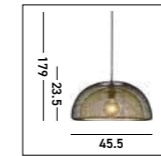

6848BGO
EU6848BGO HONEYCOMB Table Lamp
Black & Gold Metal