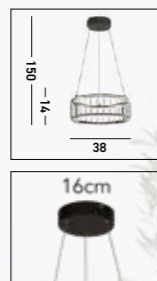

On-trend large LED rings with harmonious concentric circles are a statement piece for any room.

54213-1BK
CIRCOLO Cage Drum Pendant
Black Metal & White Silicon