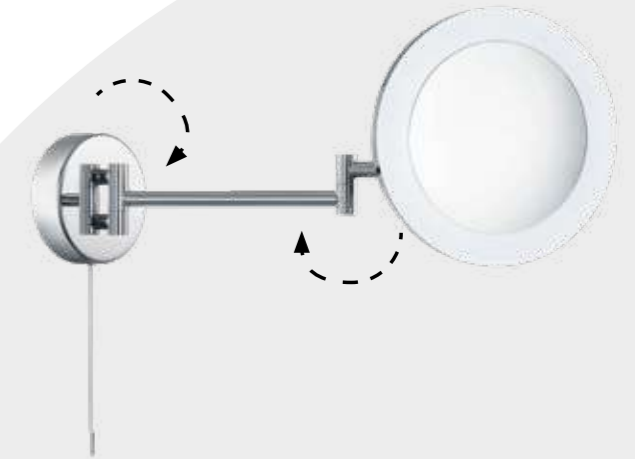

1456CC Magnifying Bathroom Mirror

Chrome Metal & Mirror