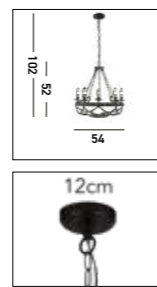

**0818-8BK**  
**CARTWHEEL 8Lt Pendant**  
 Black Metal & Sanded Glass

**8912-12BK**  
**CARTWHEEL III 12Lt Pendant**  
 Black Wrought Iron

**8908-8BK**  
**CARTWHEEL III 8Lt Pendant**  
 Black Wrought Iron