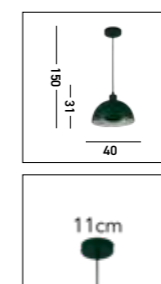

35410OR

MARS Pendant, Convertible to Semi-Flush

Burnt Orange & Cream Inner Small

NEW

35411OR

MARS Pendant, Convertible to Semi-Flush

Burnt Orange & Cream Inner Large

NEW

35410GR

MARS Pendant, Convertible to Semi-Flush

Matt Green Metal & Gold Inner Small

35410CR

MARS Pendant, Convertible to Semi-Flush

Matt Cream & Cream Inner Small

NEW

NEW

35411CR

MARS Pendant, Convertible to Semi-Flush

Matt Cream & Cream Inner Large

NEW

35411GR

MARS Pendant, Convertible to Semi-Flush

Matt Green Metal & Cream Inner Large

NEW