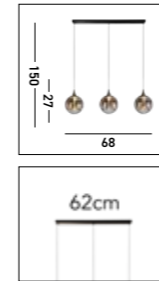

LED CLASS 1 WATT 19 DIMMABLE 1996 LUMENS 3000 Kelvin

LED CLASS 1 WATT 13 DIMMABLE 1268 LUMENS 3000 Kelvin