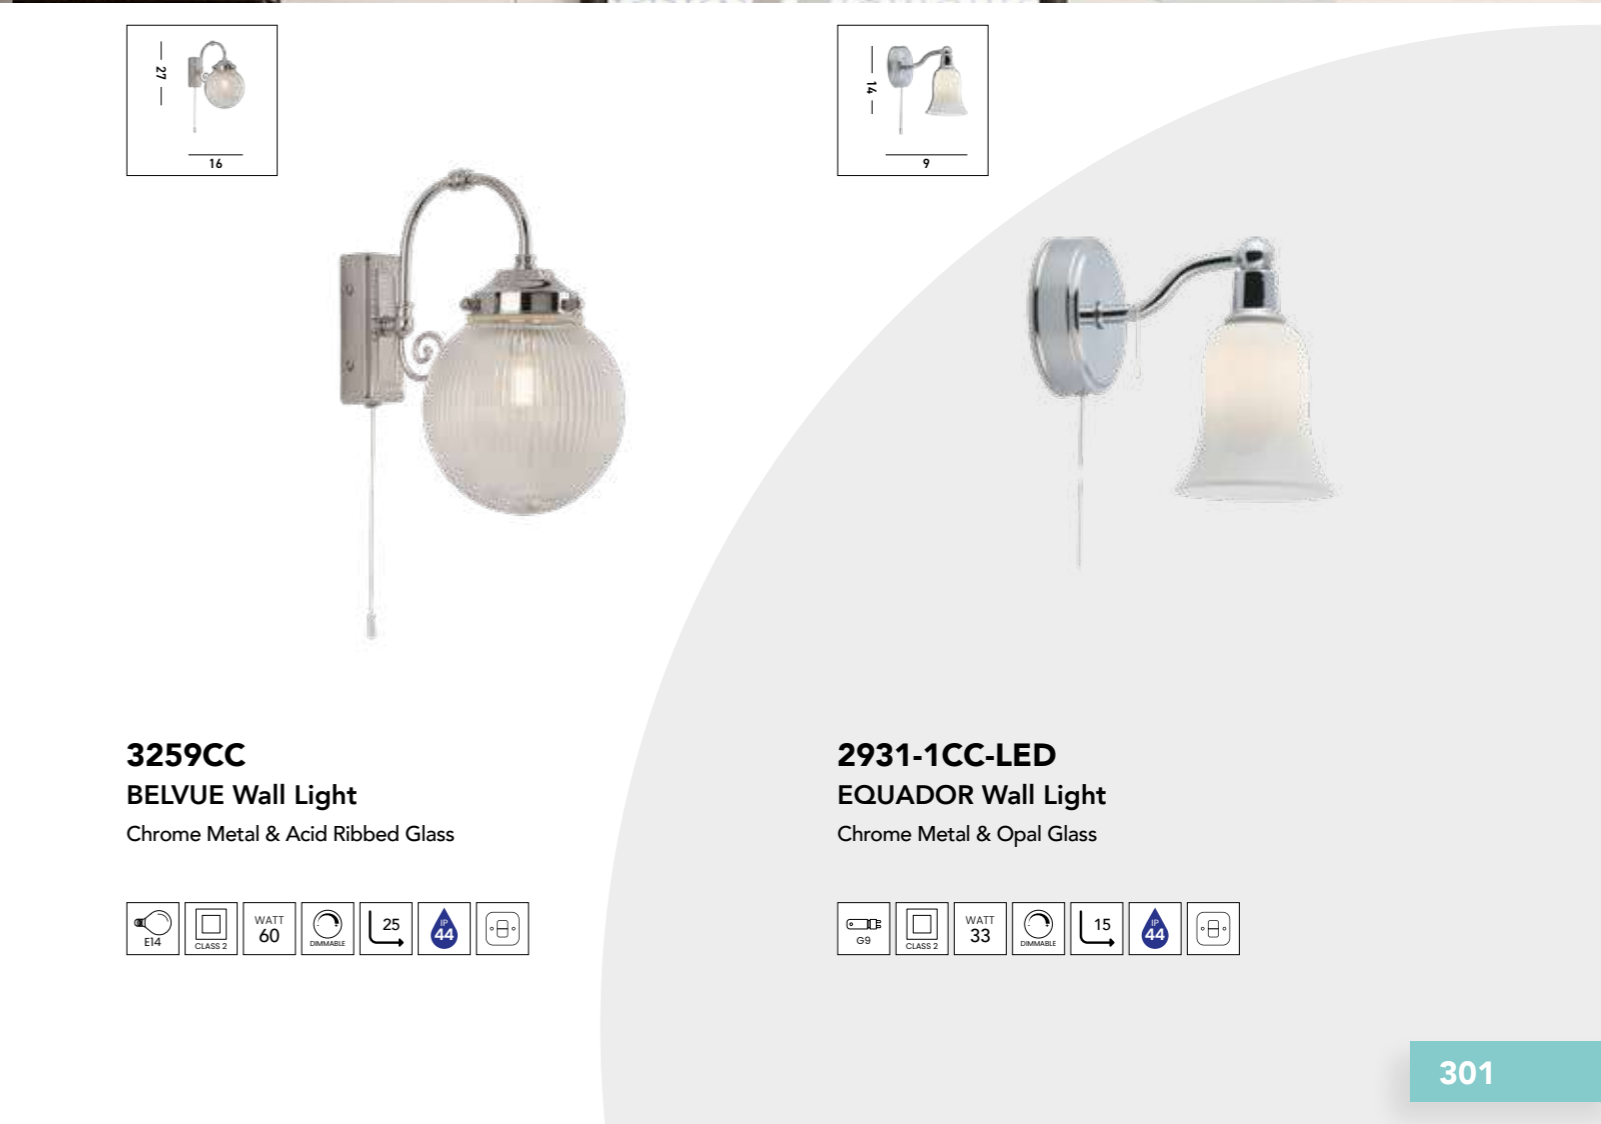

**2934-4CC-LED**  
**EQUADOR 4Lt Wall Light**  
 Chrome Metal & Opal Glass

**8708-1BK**  
**SCHOOL HOUSE Wall Light**  
 Black Metal & Clear Glass

**3259AB**  
**BELVUE Wall Light**  
 Antique Brass Metal & Clear Ribbed Glass