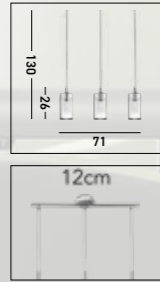

**2305-5**  
**DUO I 5Lt Multi-Drop Pendant**  
 Chrome Metal & Clear Glass with Frosted Inner

**3303-3CC**  
**DUO I 3Lt Bar Pendant**  
 Chrome Metal & Clear Glass with Frosted Inner

**9045-5CC**  
**CATALINA 5Lt Pendant**  
 Chrome Metal & Smoked Glass