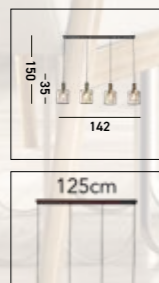

88910-4MO
SWEDEN 4Lt Bar Pendant
Mocha Metal & Amber Glass

NEW

Large amber glass shades and mocha metal creates stand out on-trend lighting.