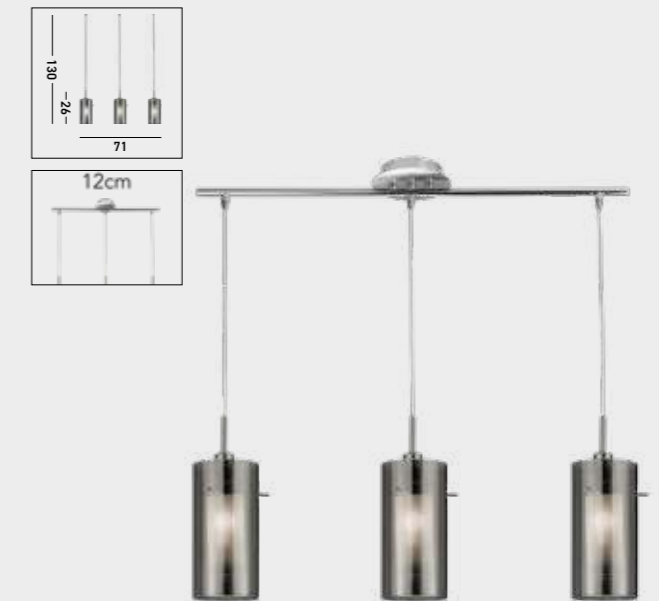

**97292-1CL**  
**CYCLONE Wall Light**  
 Chrome Metal & Clear Glass

**97291-5CL**  
**CYCLONE 5Lt Multi-Drop Pendant**  
 Chrome Metal & Clear Glass

**3303-3CP**  
DUO III 3Lt Bar Pendant

Bronze Metal & Champagne Glass with Frosted Inner

**2303-3CP**  
DUO III 3Lt Multi-Drop Pendant

Bronze Metal & Champagne Glass with Frosted Inner

**2301CP**  
DUO III Pendant

Bronze Metal & Champagne Glass with Frosted Inner

**2301SM**  
DUO II Pendant

Satin Silver Metal & Smoked Glass with Frosted Inner

**2300-3SM**  
DUO II 3Lt Multi-Drop Pendant

Satin Silver Metal & Smoked Glass with Frosted Inner

**3303-3SM**  
DUO II 3Lt Bar Pendant

Satin Silver Metal & Smoked Glass with Frosted Inner

**2305-5SM**  
DUO I 5Lt Multi-Drop Pendant