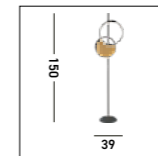

60095BK
EU60095BK
JAVA Table Lamp
Black Metal & Bamboo Shade