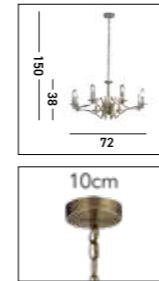

41312-2AB
ASCOT 2Lt Wall Light
Antique Brass Metal