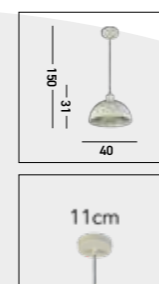

**35410GR**

MARS Pendant, Convertible to Semi-Flush

Matt Green Metal & Gold Inner Small

**35410CR**

MARS Pendant, Convertible to Semi-Flush

Matt Cream & Cream Inner Small

**NEW**

**NEW**