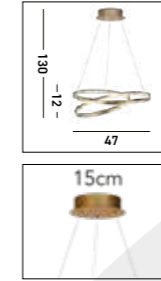

51871-1BK

SWIRL II Pendant

Sand Black Metal & Opal Silicon