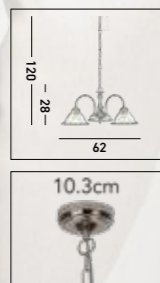

1043-3
AMERICAN DINER 3Lt Pendant
Satin Silver Metal & Acid Ribbed Glass