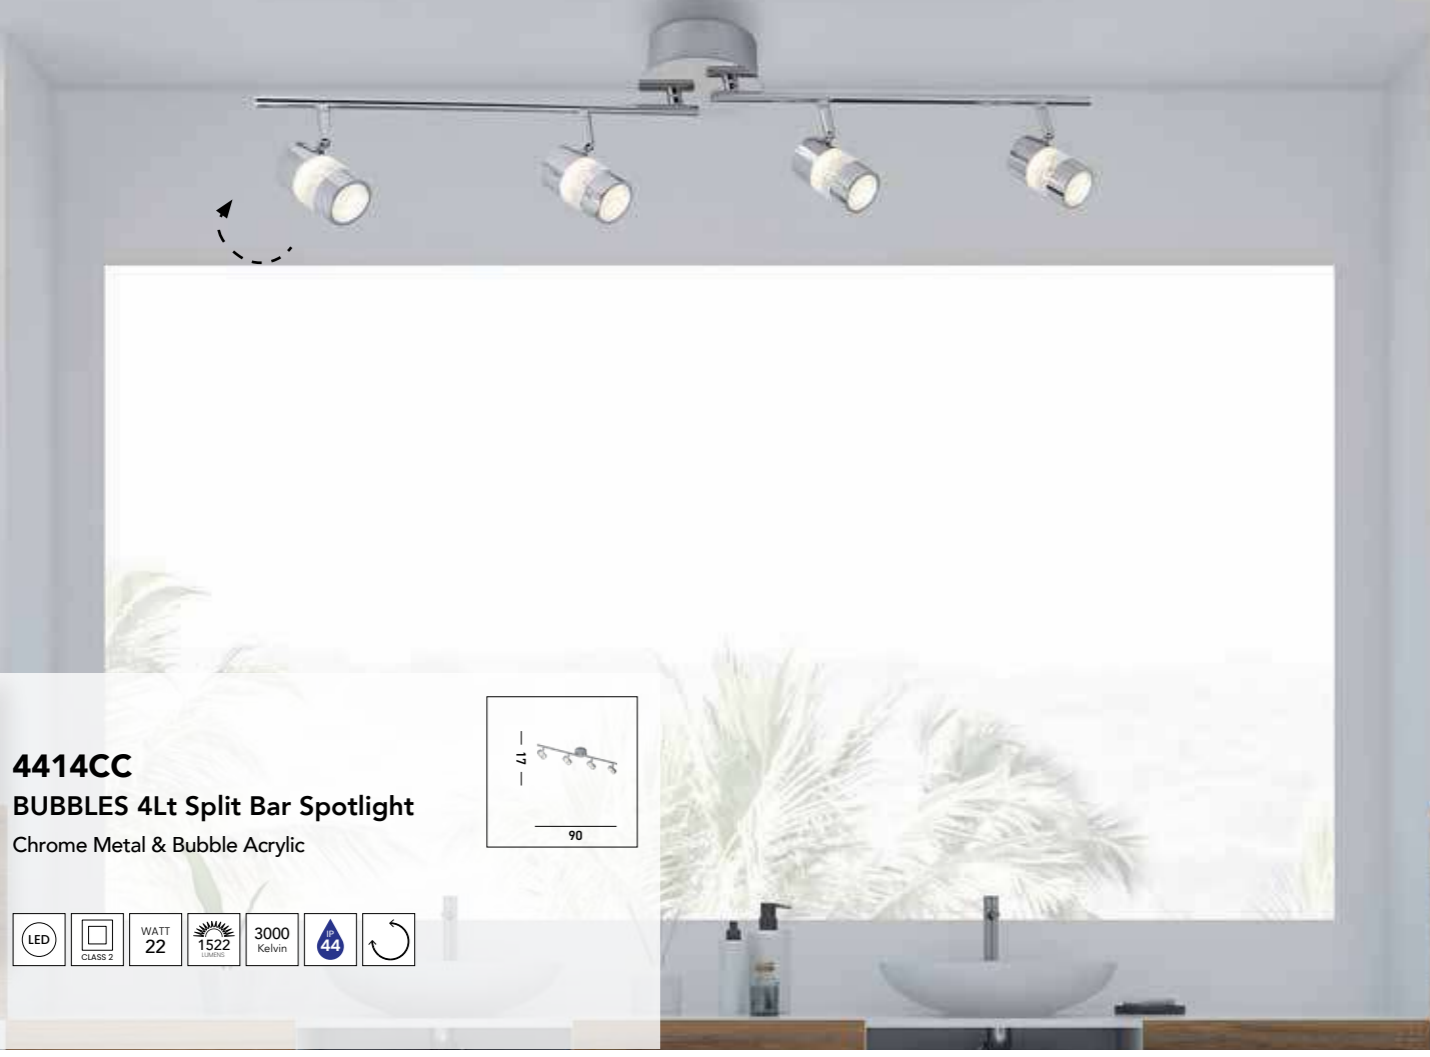

**1541AB**  
FOCUS Spotlight Wall Light  
Antique Brass Metal

**1541BK**  
FOCUS Spotlight Wall Light  
Black Metal

**1541SS**  
FOCUS Spotlight Wall Light  
Satin Silver Metal

**4414CC**  
**BUBBLES 4Lt Split Bar Spotlight**  
 Chrome Metal & Bubble Acrylic