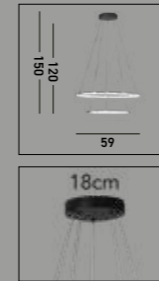

40176-3BK
REVOLVE 3Lt Ring Pendant
Black Metal & Opal Tubes

Product Features

3-stage on/off dimming by wall switch
(1lt pendant only)