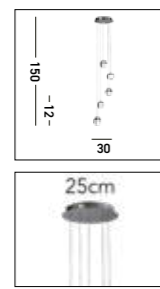

51485-5CC
5Lt Bar Pendant
Chrome Metal & Clear Acrylic