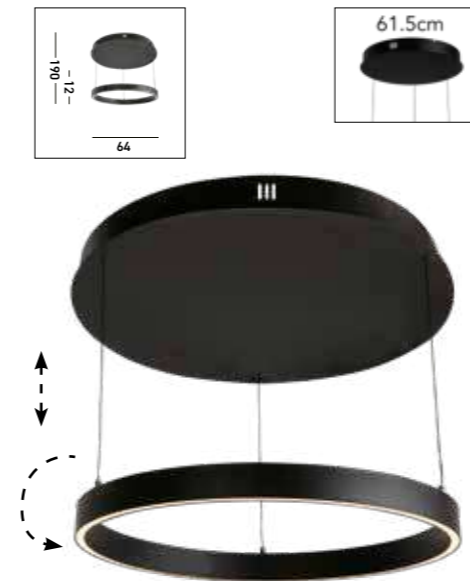

PRODUCT FEATURES

- Rise & Fall Adjustable
- Gesture Control Features:
  - On & Off
  - Dimmable
  - Colour Temperature 2700K, 3000K & 4000K