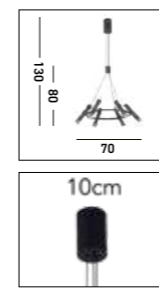

**8675-5BK**  
**PADDLE 5Lt Bar Pendant**  
 Black Metal & Opal Silicon

**2076SS**  
**WING Bar Pendant**  
 Satin Silver Metal

**5064-4SS**  
**CURVE 4Lt Pendant**  
 Satin Silver Metal & Frosted Glass