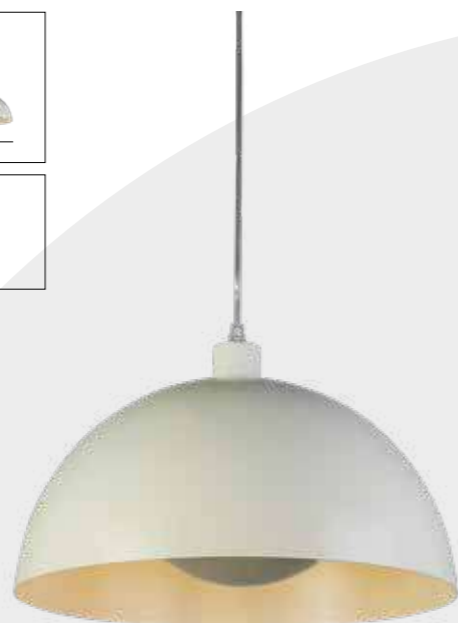

35410CR

MARS Pendant, Convertible to Semi-Flush

Matt Cream & Cream Inner Small

NEW

NEW