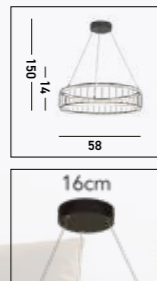

**Product Features**

3-stage on/off dimming by wall switch

**Product Features**

3-stage on/off dimming by wall switch

**54212-3BK**  
**CIRCOLO 3Lt Cage Bar Pendant**  
 Black Metal & White Silicon

On-trend large LED rings with harmonious concentric circles are a statement piece for any room.