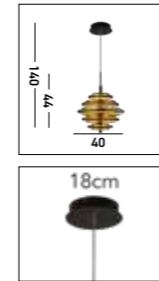

8761GO

FLOAT Pendant

Gold Leaf Metal & Opal Polycarbonate