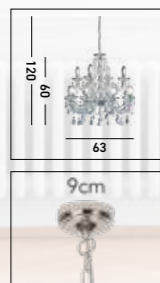

399-12
MARIE THERESE 12Lt Pendant
Chrome Metal & Clear Crystal