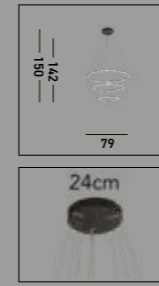

54211-1BK
EU54211-1BK
CIRCOLO Cage Floor Lamp
Black Metal & White Silicon

Product Features

3-stage on/off dimming by wall switch
(1lt pendant only)