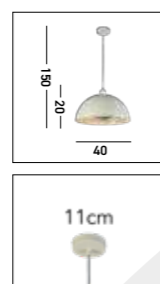

35410GR

MARS Pendant, Convertible to Semi-Flush

Matt Green Metal & Gold Inner Small