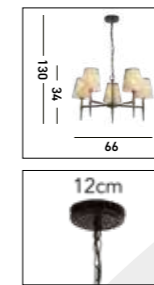

30690-8BK
GOTHIC 8Lt Bar Pendant

Hammered Black Metal & Natural Linen Shades