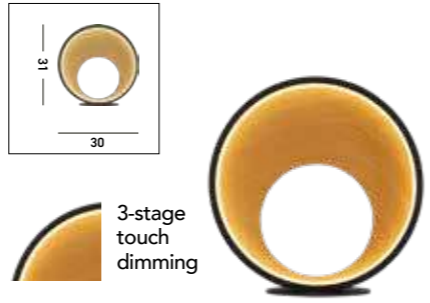

3-stage dimming via on/off wall switch

Colour temperature shown: 3000K

**36305-1BK**  
CURIO Flush  
Black & Wood Effect Metal

**36303-1BK**  
CURIO Wall Light  
Black & Wood Effect Metal

**36301-1BK**  
**EU36301-1BK**   
CURIO Table Lamp  
Black & Wood Effect Metal