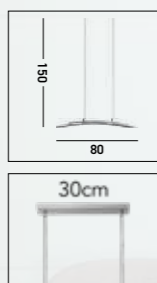

**8675-5BK**  
**PADDLE 5Lt Bar Pendant**  
 Black Metal & Opal Silicon

**2076SS**  
**WING Bar Pendant**  
 Satin Silver Metal

**5064-4SS**  
**CURVE 4Lt Pendant**  
 Satin Silver Metal & Frosted Glass