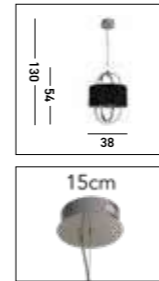

2356-60CR
DRUM 3Lt Pendant
Chrome Metal & Pleated Fabric