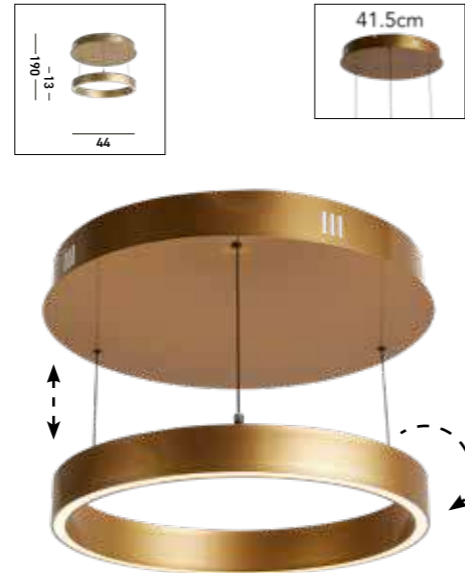

PRODUCT FEATURES

- Rise & Fall Adjustable
- Gesture Control Features:
  - On & Off
  - Dimmable
  - Colour Temperature 2700K, 3000K & 4000K