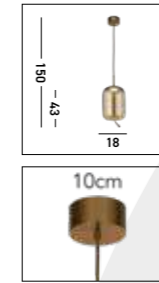

**68361AM**  
**BARREL Pendant**  
 Satin Brass & Amber Glass

**43581-1SN**  
**ELIXIR Pendant**  
 Satin Nickel Metal & Ribbed Glass

**24181SB**  
**ENDOR Pendant**  
 Satin Brass & Opal Glass

**75131-1AM**  
**LISBON Pendant**  
 Satin Brass & Amber Glass