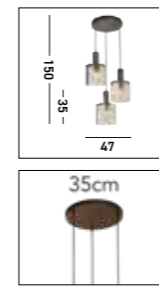

88910-4MO
SWEDEN 4Lt Bar Pendant
Mocha Metal & Amber Glass

NEW

Large amber glass shades and mocha metal creates stand out on-trend lighting.