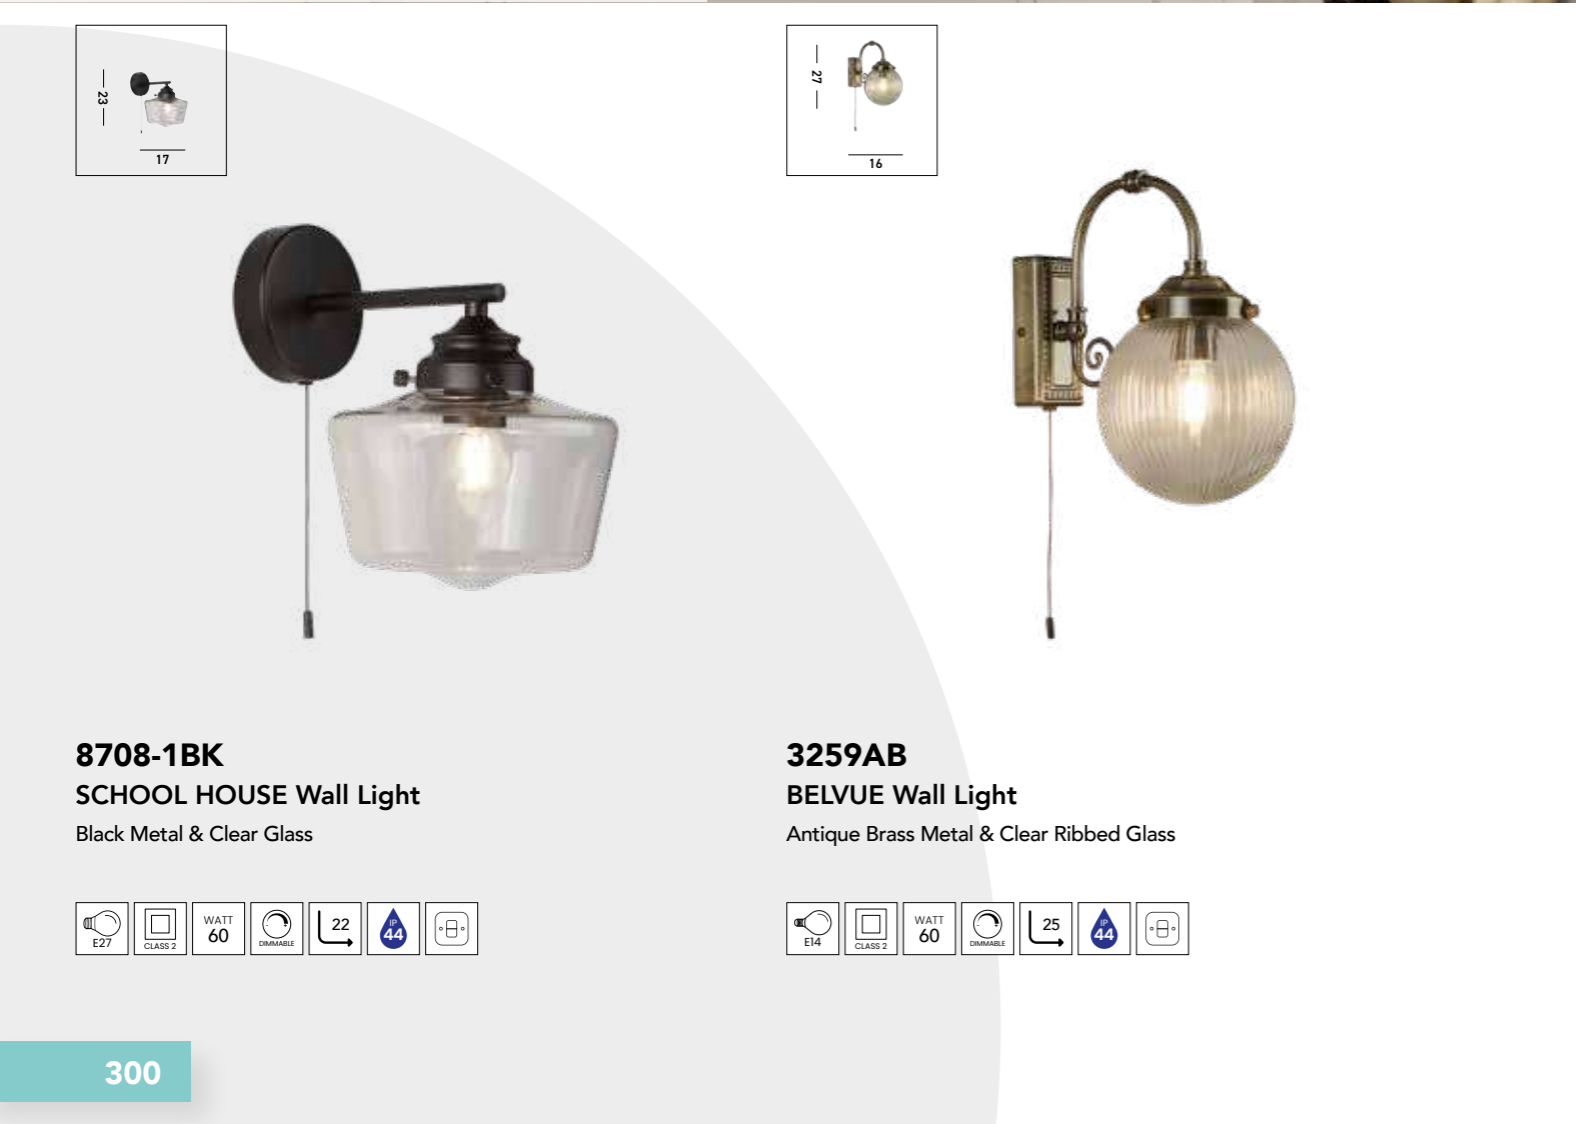

**2934-4CC-LED**  
**EQUADOR 4Lt Wall Light**  
 Chrome Metal & Opal Glass

**8708-1BK**  
**SCHOOL HOUSE Wall Light**  
 Black Metal & Clear Glass

**3259AB**  
**BELVUE Wall Light**  
 Antique Brass Metal & Clear Ribbed Glass