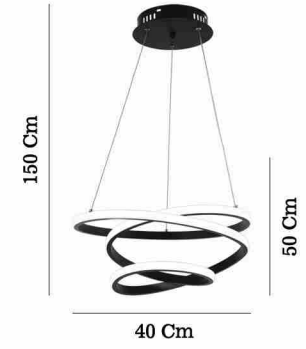

80633-01-PS1-BK

MESKA

Black - Siyah
White - Beyaz

80633-01-PS1-BK
80633-01-PS1-WT

2,20 Kg

40 Cm

LED / 1x40W

3000 K