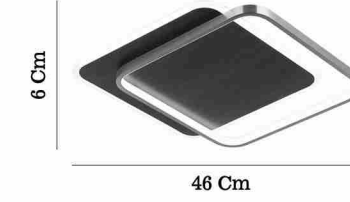

2,43 Kg
56x56 Cm
LED / 1x55W
3000 K
3870 L

1,72 Kg
46x46 Cm
LED / 1x45W
3000 K
3150 L

1,95 Kg
56 Cm
LED / 1x46W
3000 K
3220 L

Wooden Color / Gold
Ahşap Kaplama - Altın

80649-02-CS2-WD

Wooden Color / Gold
Ahşap Kaplama - Altın

80649-03-CL2-WD