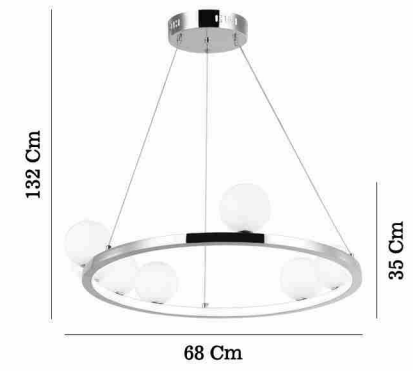

80580-03-L06-FG

Gold - Altın 80580-01-P06-FG

- 1,88 Kg
- 58 Cm
- LED / 1x56W
- 3000 K
- 3920 L

Gold - Altın 80580-02-P07-FG

- 2,13 Kg
- 68 Cm
- LED / 1x66W
- 3000 K
- 4620 L

Gold - Altın 80580-03-L06-FG

- 2,21 Kg
- 38x80 Cm
- LED / 1x63W
- 3000 K
- 4410 L