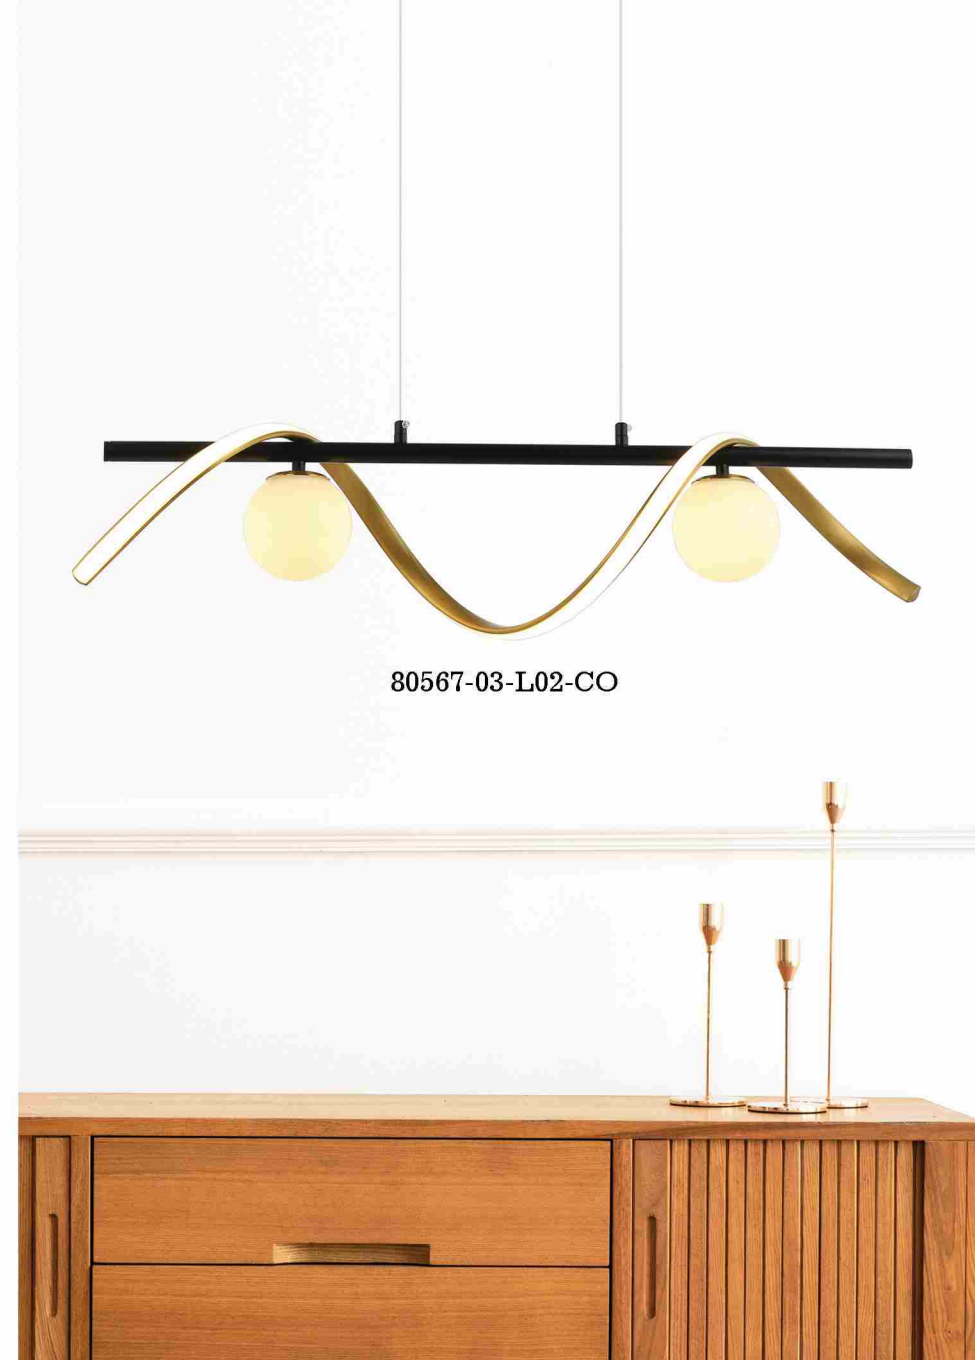

EMONDA

80567-03-L02-CO