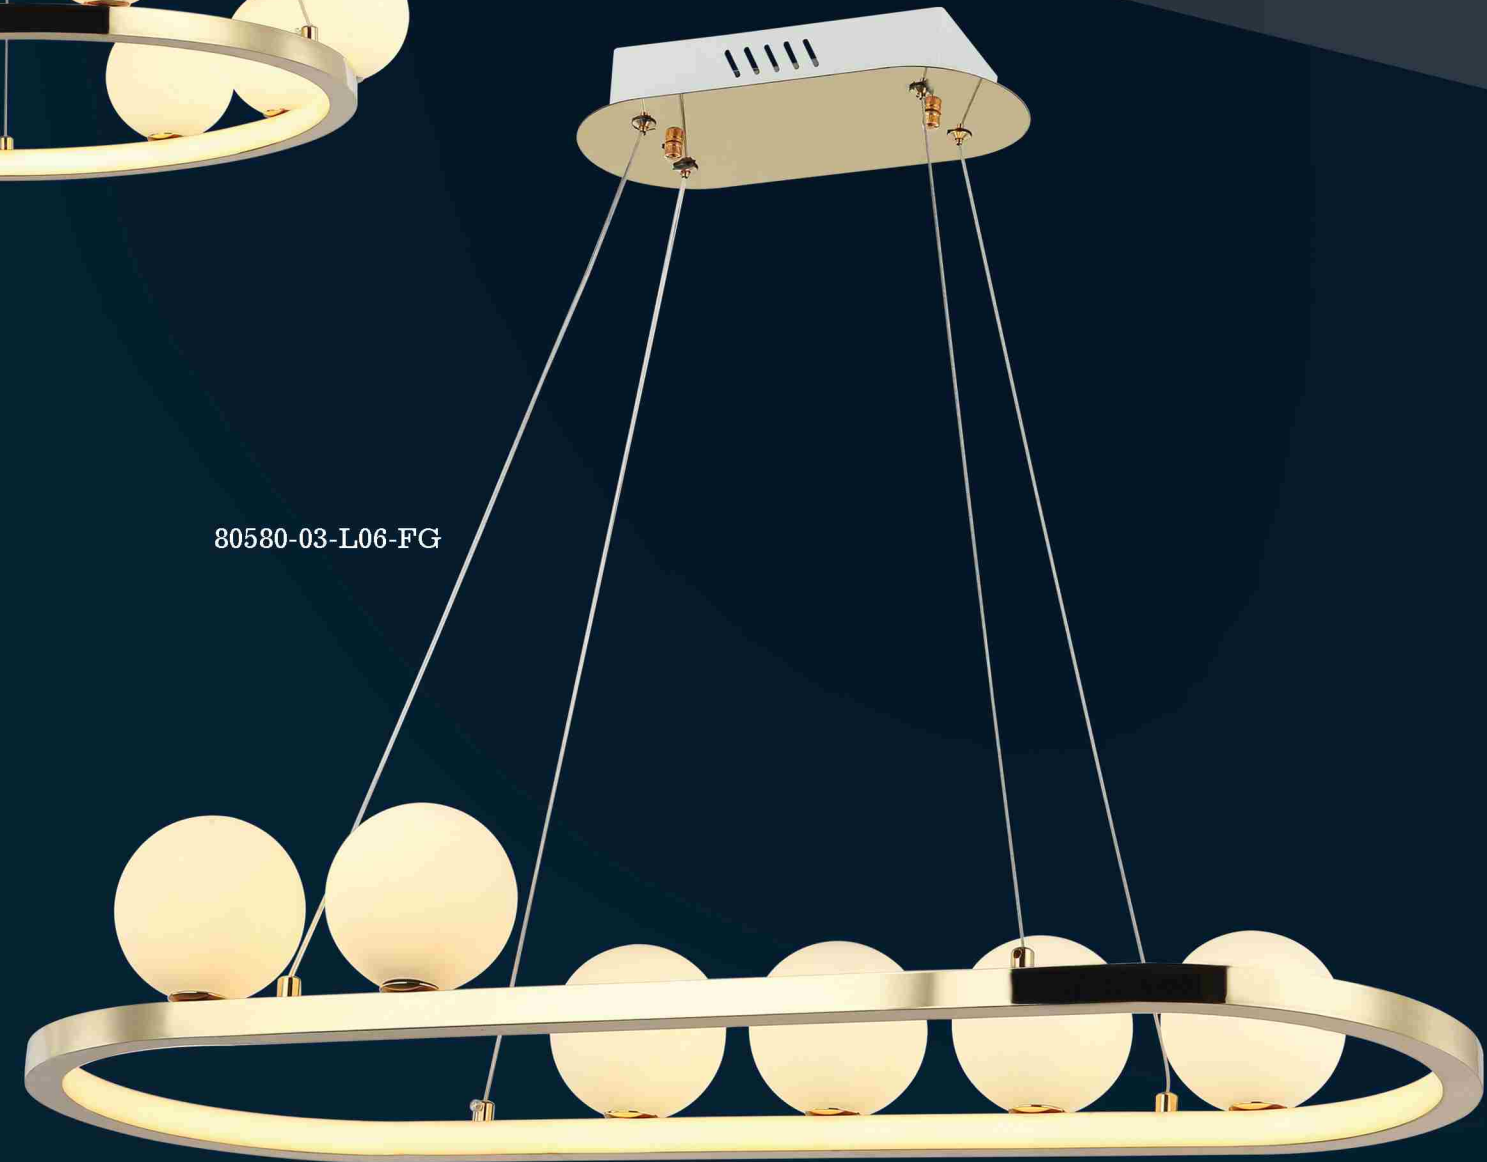

80580-03-L06-FG

- 1,88 Kg
- 58 Cm
- LED / 1x56W
- 3000 K
- 3920 L