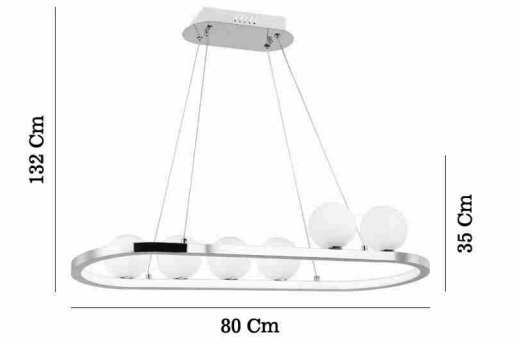

80580-03-L06-FG

Gold - Altın 80580-01-P06-FG

- 1,88 Kg
- 58 Cm
- LED / 1x56W
- 3000 K
- 3920 L

Gold - Altın 80580-02-P07-FG

- 2,13 Kg
- 68 Cm
- LED / 1x66W
- 3000 K
- 4620 L

Gold - Altın 80580-03-L06-FG

- 2,21 Kg
- 38x80 Cm
- LED / 1x63W
- 3000 K
- 4410 L