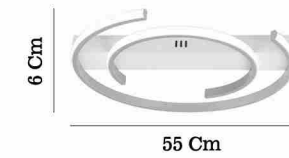

1,25 Kg
12x60 Cm
LED / 1x38W + 1x5W
3000 K
3010 L

MESSA

MESSA

Gold / White - Altın / Beyaz 80642-01-CS2-GD

1,50 Kg
45 Cm
LED / 1x19W
3000 K
2470 L

Gold / White - Altın / Beyaz 80642-02-CB2-GD

2,00 Kg
55 Cm
LED / 1x25.4W
3000 K
3302 L