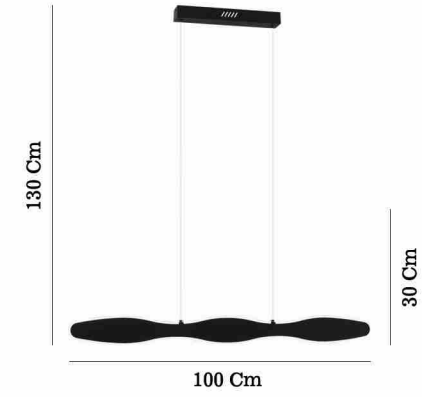

Black / Coffee - Siyah / Kahve 80653-04-L01-BK

1,28 Kg
7x100 Cm
LED / 1x30W
3000 K
2100 L