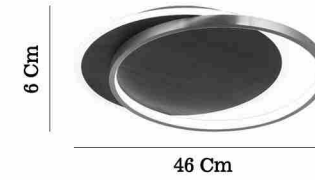

1,32 Kg
46 Cm
LED / 1x36W
3000 K
2520 L

0,98 Kg
12x60 Cm
LED / 1x24W
3000 K
1680 L