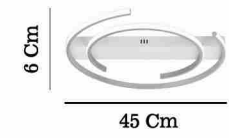

1,50 Kg
45 Cm
LED / 1x19W
3000 K
2470 L

Gold / White - Altın / Beyaz 80642-02-CB2-GD