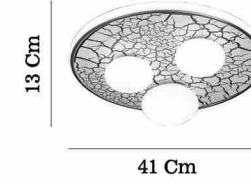

2,18 Kg
41 Cm
LED / 1x40W
3000 K
2800 L

Snow White - Çizgili Beyaz 80611-02-C05-SW