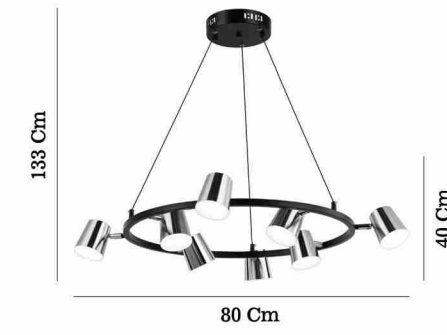

80573-02-P08-BK

Black / Gold - Siyah / Altın 80573-01-P06-BK

- ⚖️ 2,29 Kg
- ⊘ 70 Cm
- 💡 LED / 6x6W
- Ⓚ 3000 K
- Ⓛm 2520 L

Black / Gold - Siyah / Altın 80573-02-P08-BK

- ⚖️ 2,39 Kg
- ⊘ 80 Cm
- 💡 LED / 8x6W
- Ⓚ 3000 K
- Ⓛm 3360 L