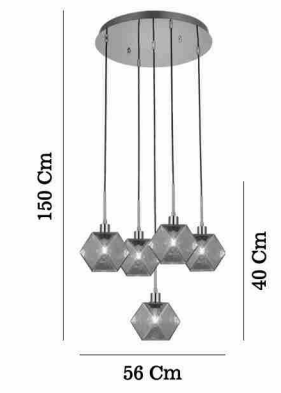

Gold - Altın 1594-80-05

- ⚖ 7,54 Kg
- ⊘ 56 Cm
- 💡 E-27 / 5x20W Max.

Gold - Altın 1594-80-19