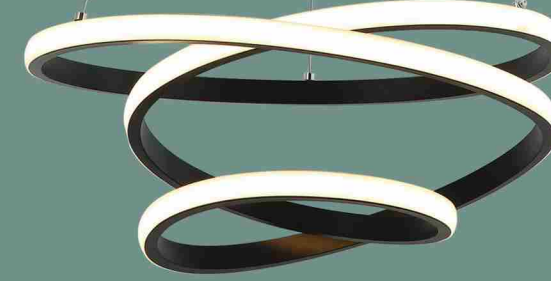

80633-01-PS1-BK

MESKA

Black - Siyah
White - Beyaz

80633-01-PS1-BK
80633-01-PS1-WT

2,20 Kg

40 Cm

LED / 1x40W

3000 K