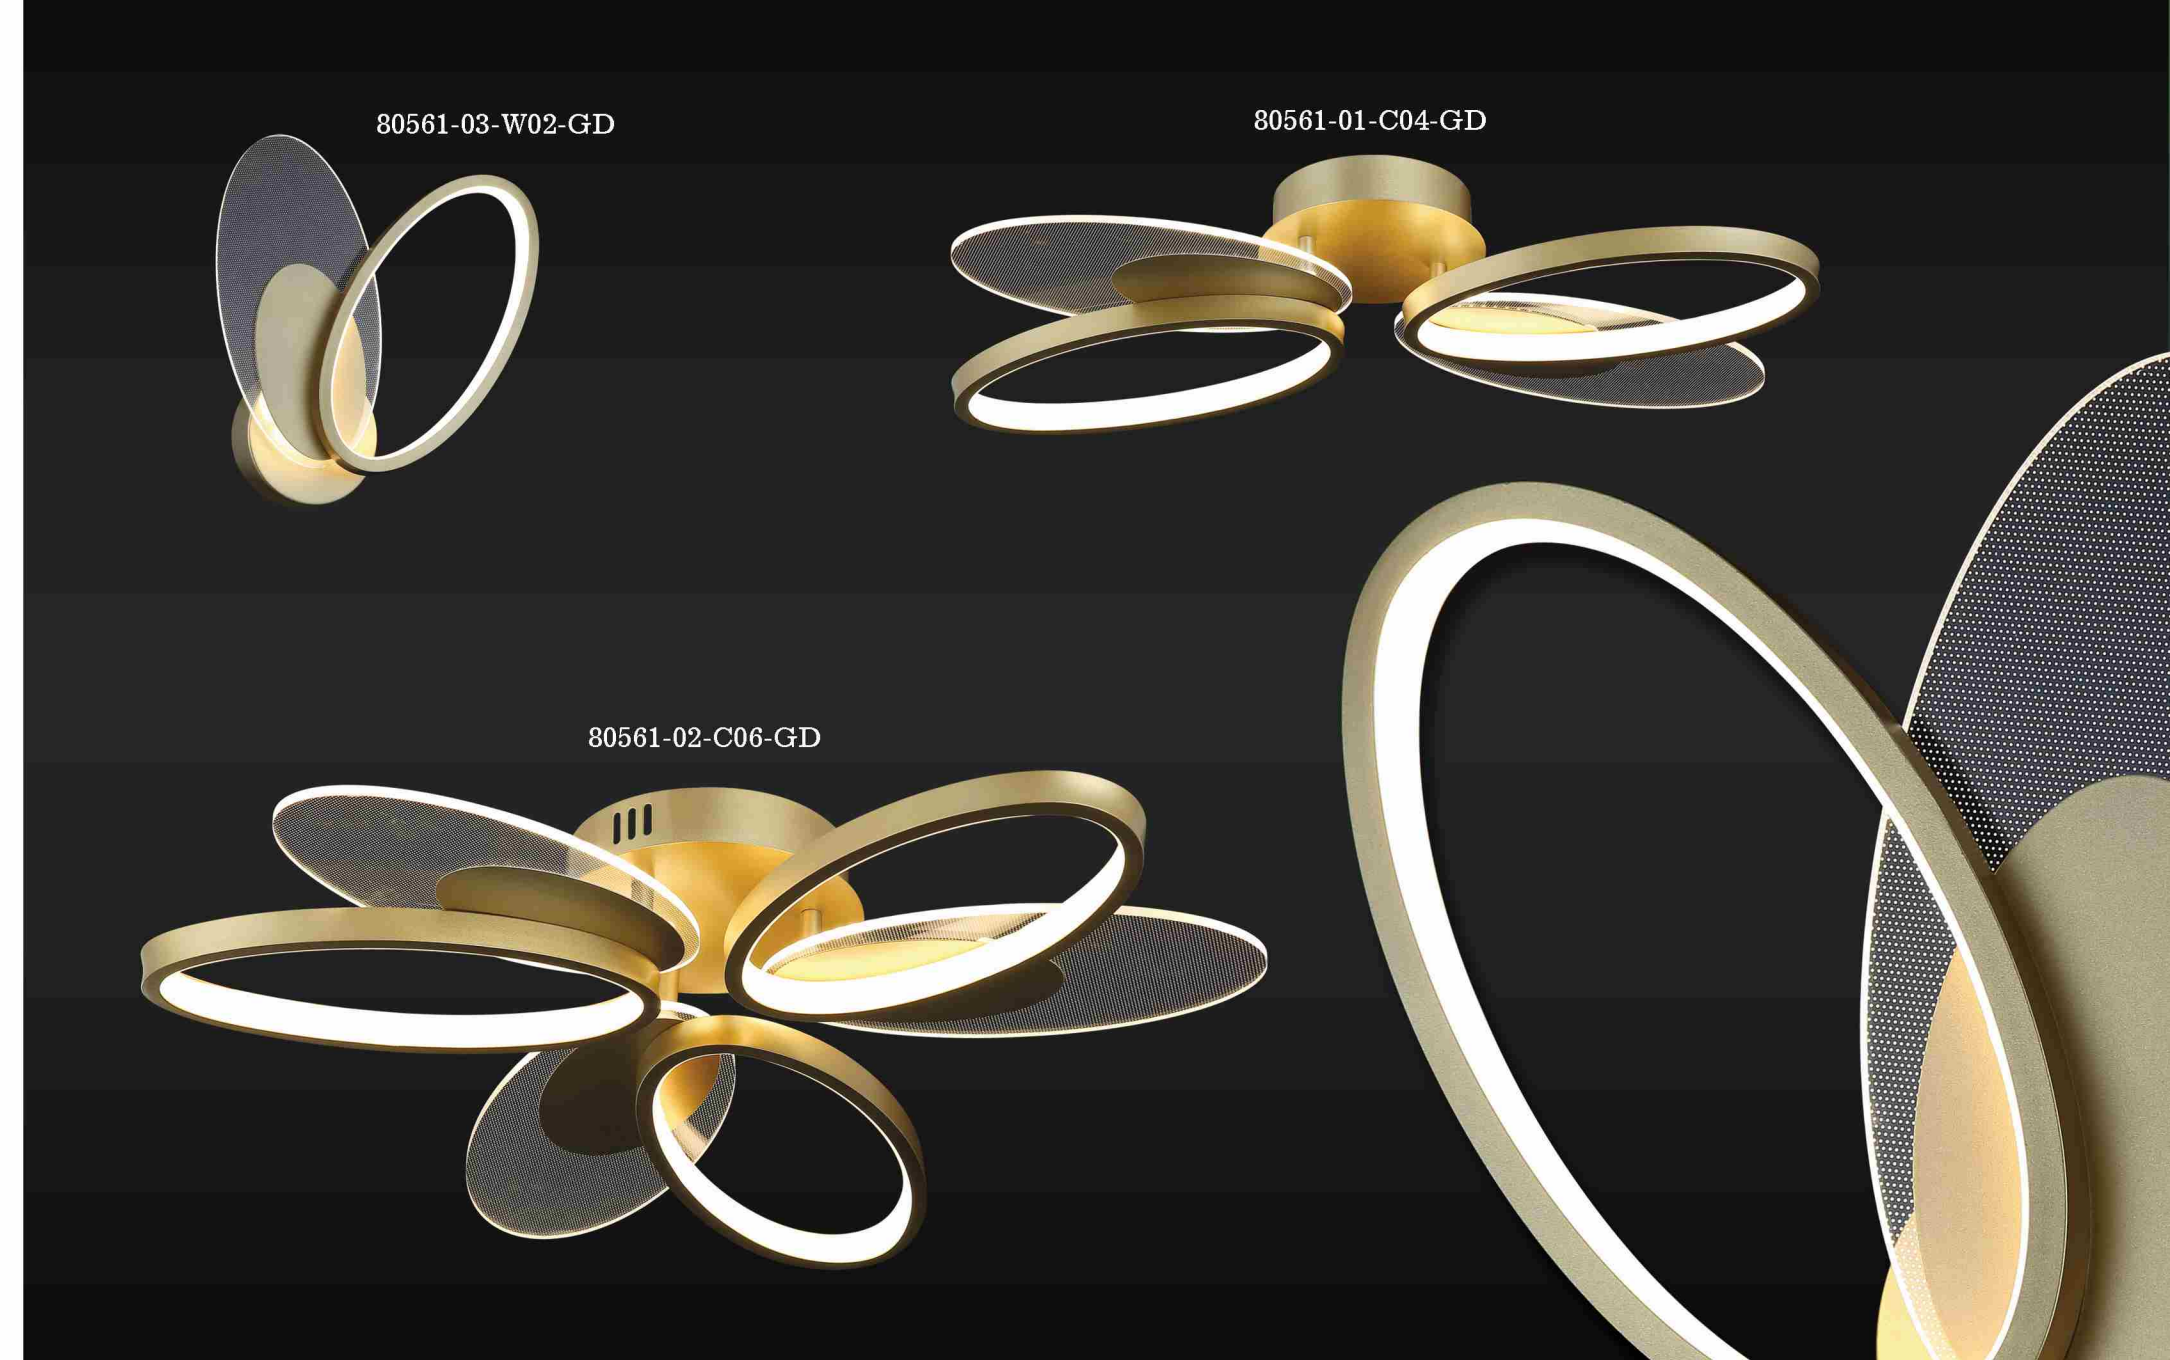

VOSCA

VOSCA

Gold - Altın

80561-01-C04-GD

1,22 Kg
41x65 Cm
LED / 1x33W
3000 K
2310 L

Gold - Altın

80561-02-C06-GD

2,22 Kg
63 Cm
LED / 1x50W
3000 K
3500 L

Gold - Altın

80561-03-W02-GD

0,45 Kg
8x27 Cm
LED / 1x16W
3000 K
1120 L