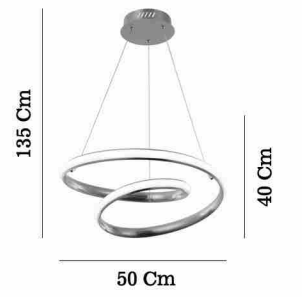

ROSEL

Gold - Altın

80592-01-PS1-GD

1,36 Kg

50 Cm

3000 K

LED / 1x38W

2660 L

Gold - Altın

80592-02-PB1-GD