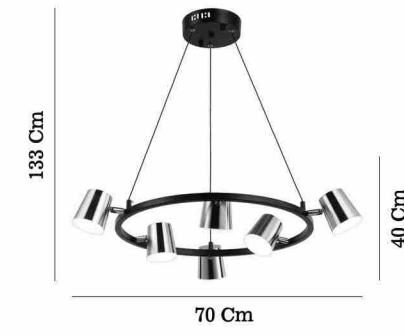

Black / Gold - Siyah / Altın 80573-01-P06-BK

- ⚖️ 2,29 Kg
- ⊘ 70 Cm
- 💡 LED / 6x6W
- Ⓚ 3000 K
- Ⓛm 2520 L