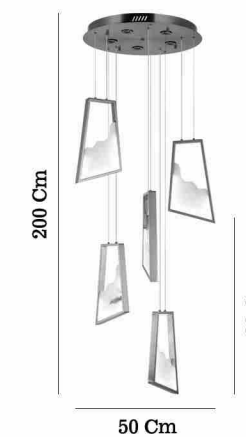

Antique - Antik Lak 80652-03-P05-CO

8,51 Kg
50 Cm
LED / 5x6W + 5x5W
3000 K
2100 L