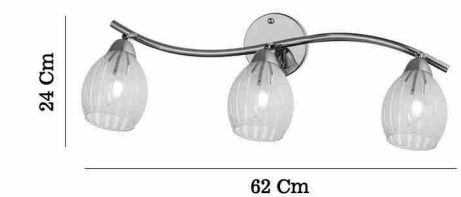

0,90 Kg

12x62 Cm

E-14 / 3x20W Max.