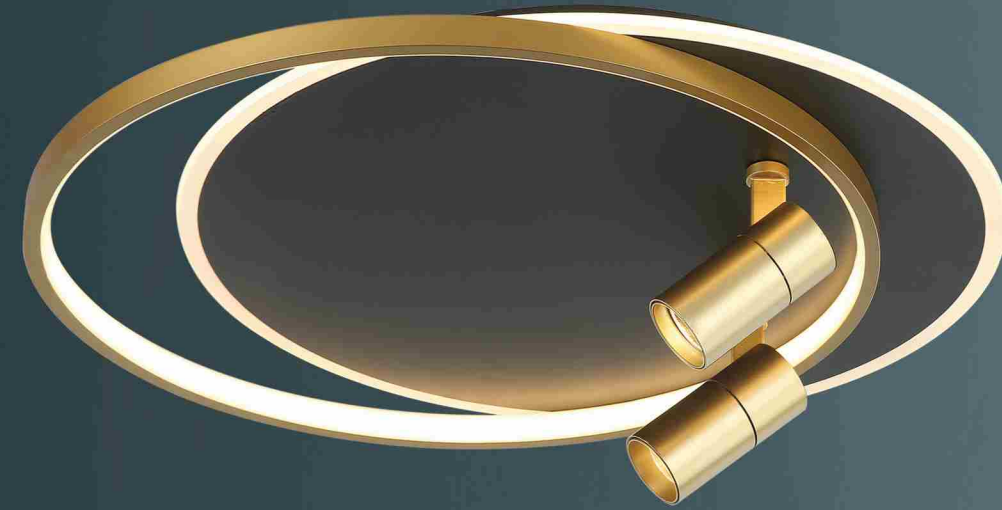

80543-02-CS2-BK

80543-03-CL2-BK

80543-01-CS2-BK

80543-01-CB2-BK

Gold / Black - Altın / Siyah 80543-01-CB2-BK

3,19 Kg
56 Cm
LED / 1x72W + 2x5W
3000 K
5740 L

Gold / Black - Altın / Siyah 80543-01-CS2-BK

2,26 Kg
46 Cm
LED / 1x57W + 1x5W
3000 K
4340 L