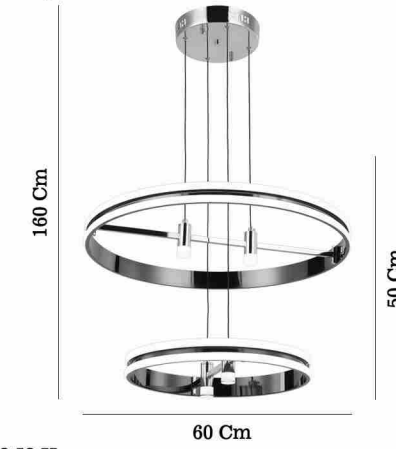

**Pearl Black / Gold
Kobalt / Altın** 80566-02-P02-PB

⚖️ 2,53 Kg
⊘ 60 Cm
💡 LED / 1x136W
Ⓚ 3000 K
Ⓛm 9520 L