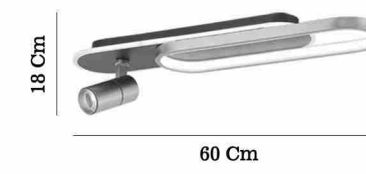

Gold / Black - Altın / Siyah 80543-02-CB2-BK

2,69 Kg
50x56 Cm
LED / 1x60W + 2x5W
3000 K
4900 L

Gold / Black - Altın / Siyah 80543-02-CS2-BK

2,06 Kg
40x46 Cm
LED / 1x47W + 1x5W
3000 K
3640 L

Gold / Black - Altın / Siyah 80543-03-CL2-BK