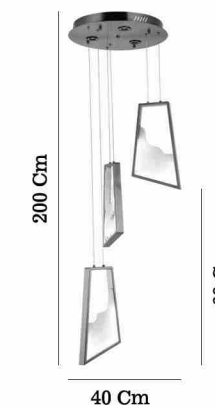

Antique - Antik Lak 80652-02-P03-CO

5,45 Kg
40 Cm
LED / 3x6W + 3x5W
3000 K
1260 L