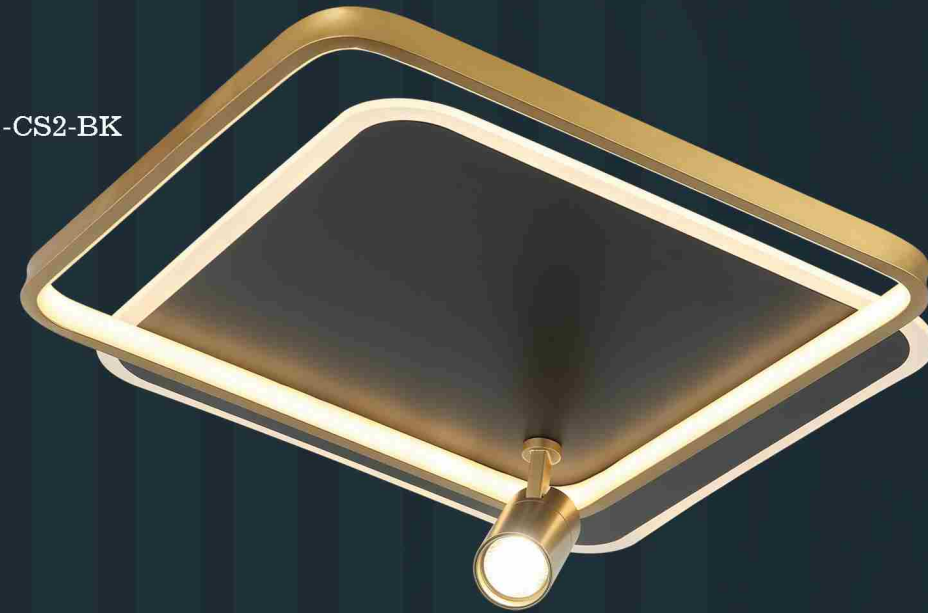

80543-02-CS2-BK

80543-03-CL2-BK

80543-01-CS2-BK

80543-01-CB2-BK

Gold / Black - Altın / Siyah 80543-01-CB2-BK

3,19 Kg
56 Cm
LED / 1x72W + 2x5W
3000 K
5740 L

Gold / Black - Altın / Siyah 80543-01-CS2-BK

2,26 Kg
46 Cm
LED / 1x57W + 1x5W
3000 K
4340 L