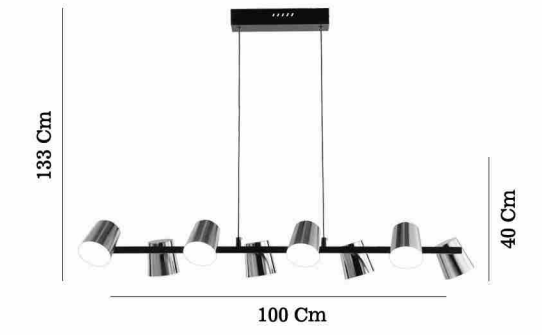

Black / Gold - Siyah / Altın 80573-03-L08-BK

- ⚖️ 2,39 Kg
- ⊘ 21x100 Cm
- 💡 LED / 8x6W
- Ⓚ 3000 K
- Ⓛm 3360 L

Black / Gold - Siyah / Altın 80573-04-W01-BK

- ⚖️ 0,49 Kg
- ⊘ 14x20 Cm
- 💡 LED / 1x6W
- Ⓚ 3000 K
- Ⓛm 420 L