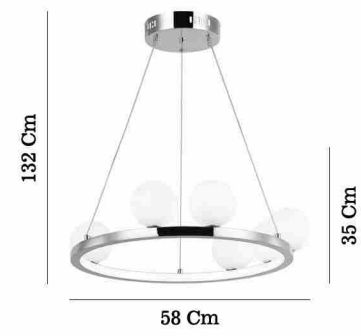

Gold - Altın 80580-01-P06-FG

- 1,88 Kg
- 58 Cm
- LED / 1x56W
- 3000 K
- 3920 L