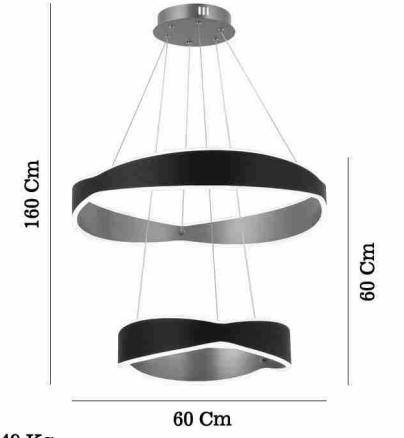

Black / Coffee - Siyah / Kahve 80653-03-P02-BK

3,49 Kg
60 Cm
LED / 1x96W
3000 K
6720 L