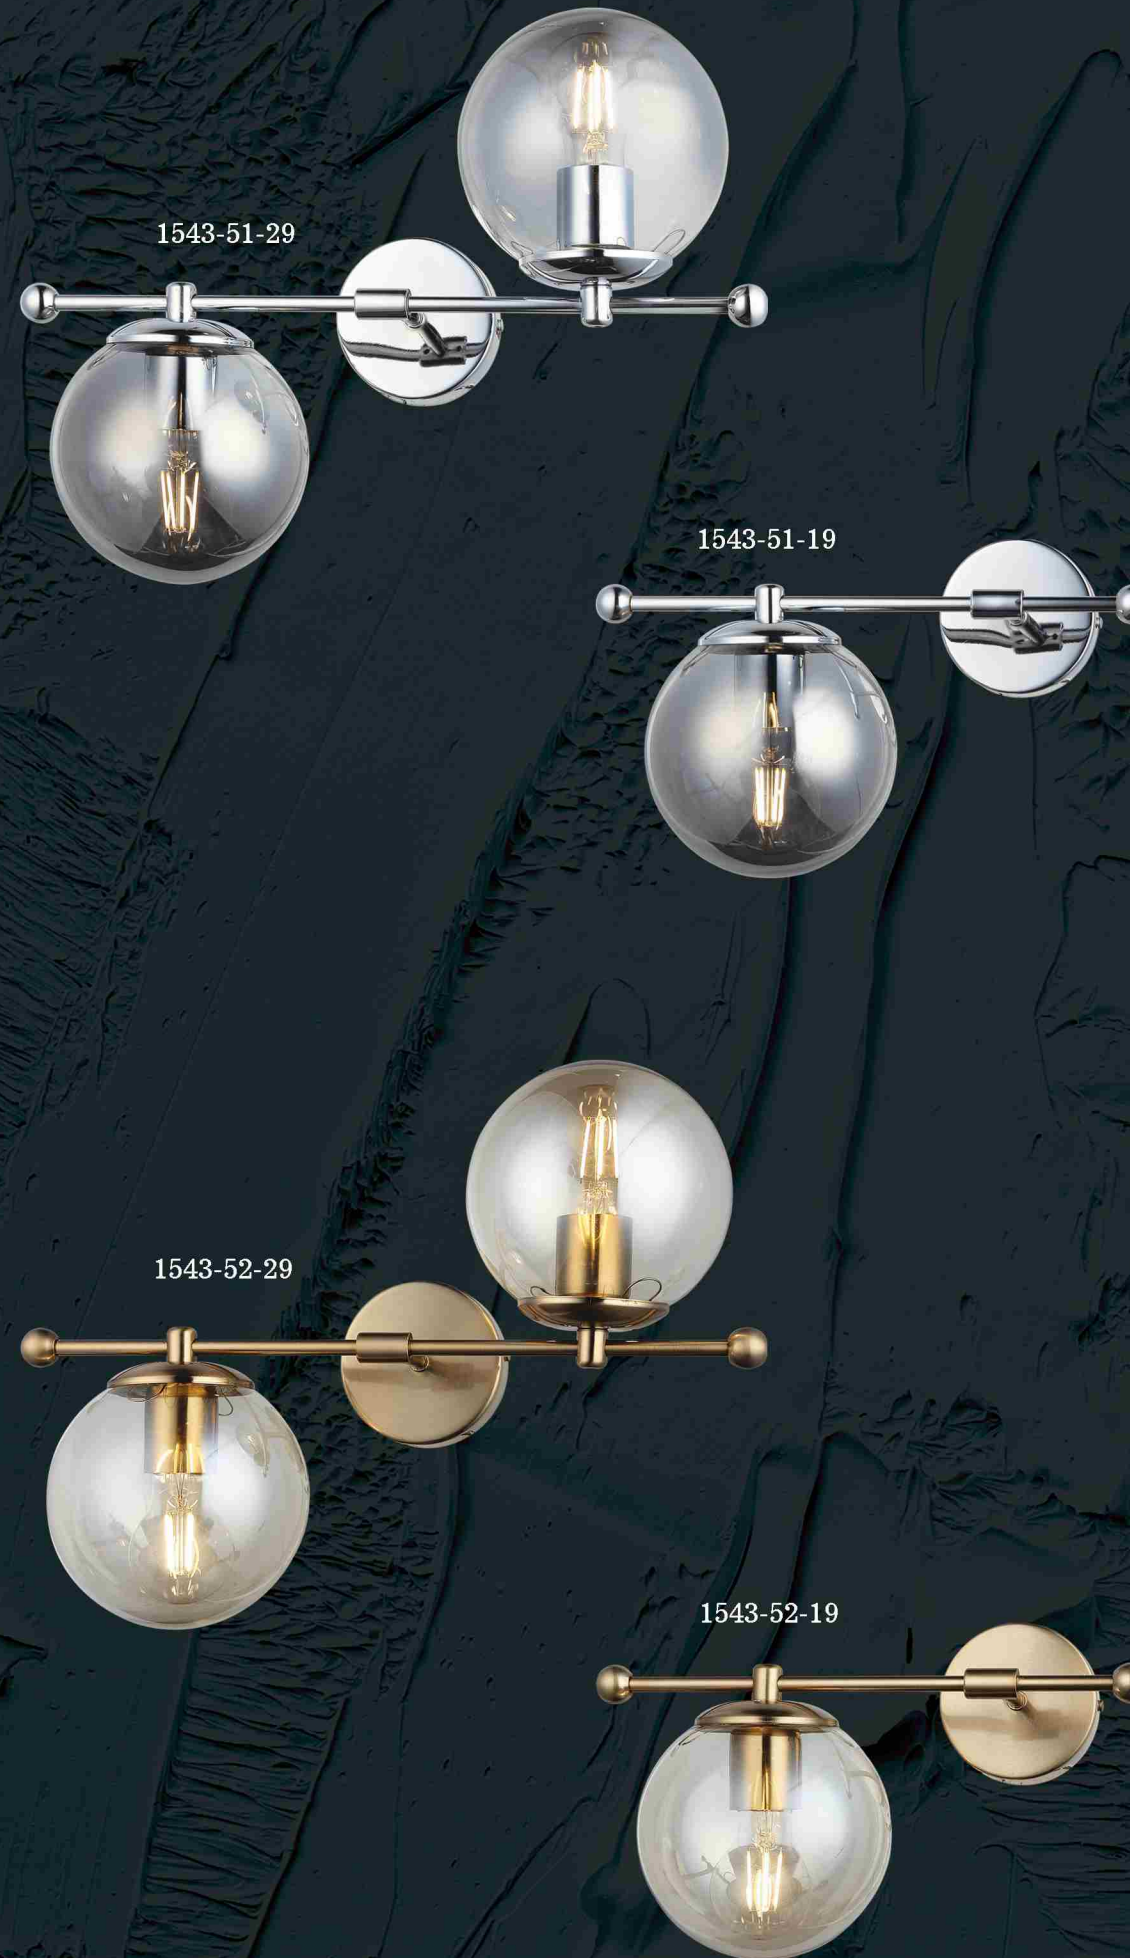

ATRON

ATRON

Chrome - Krom 1543-51-19
 Antique - Antik Lak 1543-52-19

⚖ 0,79 Kg
⊘ 22x33 Cm
💡 E-27 / 1x20W Max.

Chrome - Krom 1543-51-29
 Antique - Antik Lak 1543-52-29

⚖ 1,10 Kg
⊘ 22x43 Cm
💡 E-27 / 2x20W Max.