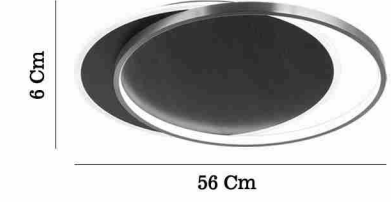

2,43 Kg
56x56 Cm
LED / 1x55W
3000 K
3870 L

1,72 Kg
46x46 Cm
LED / 1x45W
3000 K
3150 L

1,95 Kg
56 Cm
LED / 1x46W
3000 K
3220 L

Wooden Color / Gold
Ahşap Kaplama - Altın

80649-02-CS2-WD

Wooden Color / Gold
Ahşap Kaplama - Altın

80649-03-CL2-WD