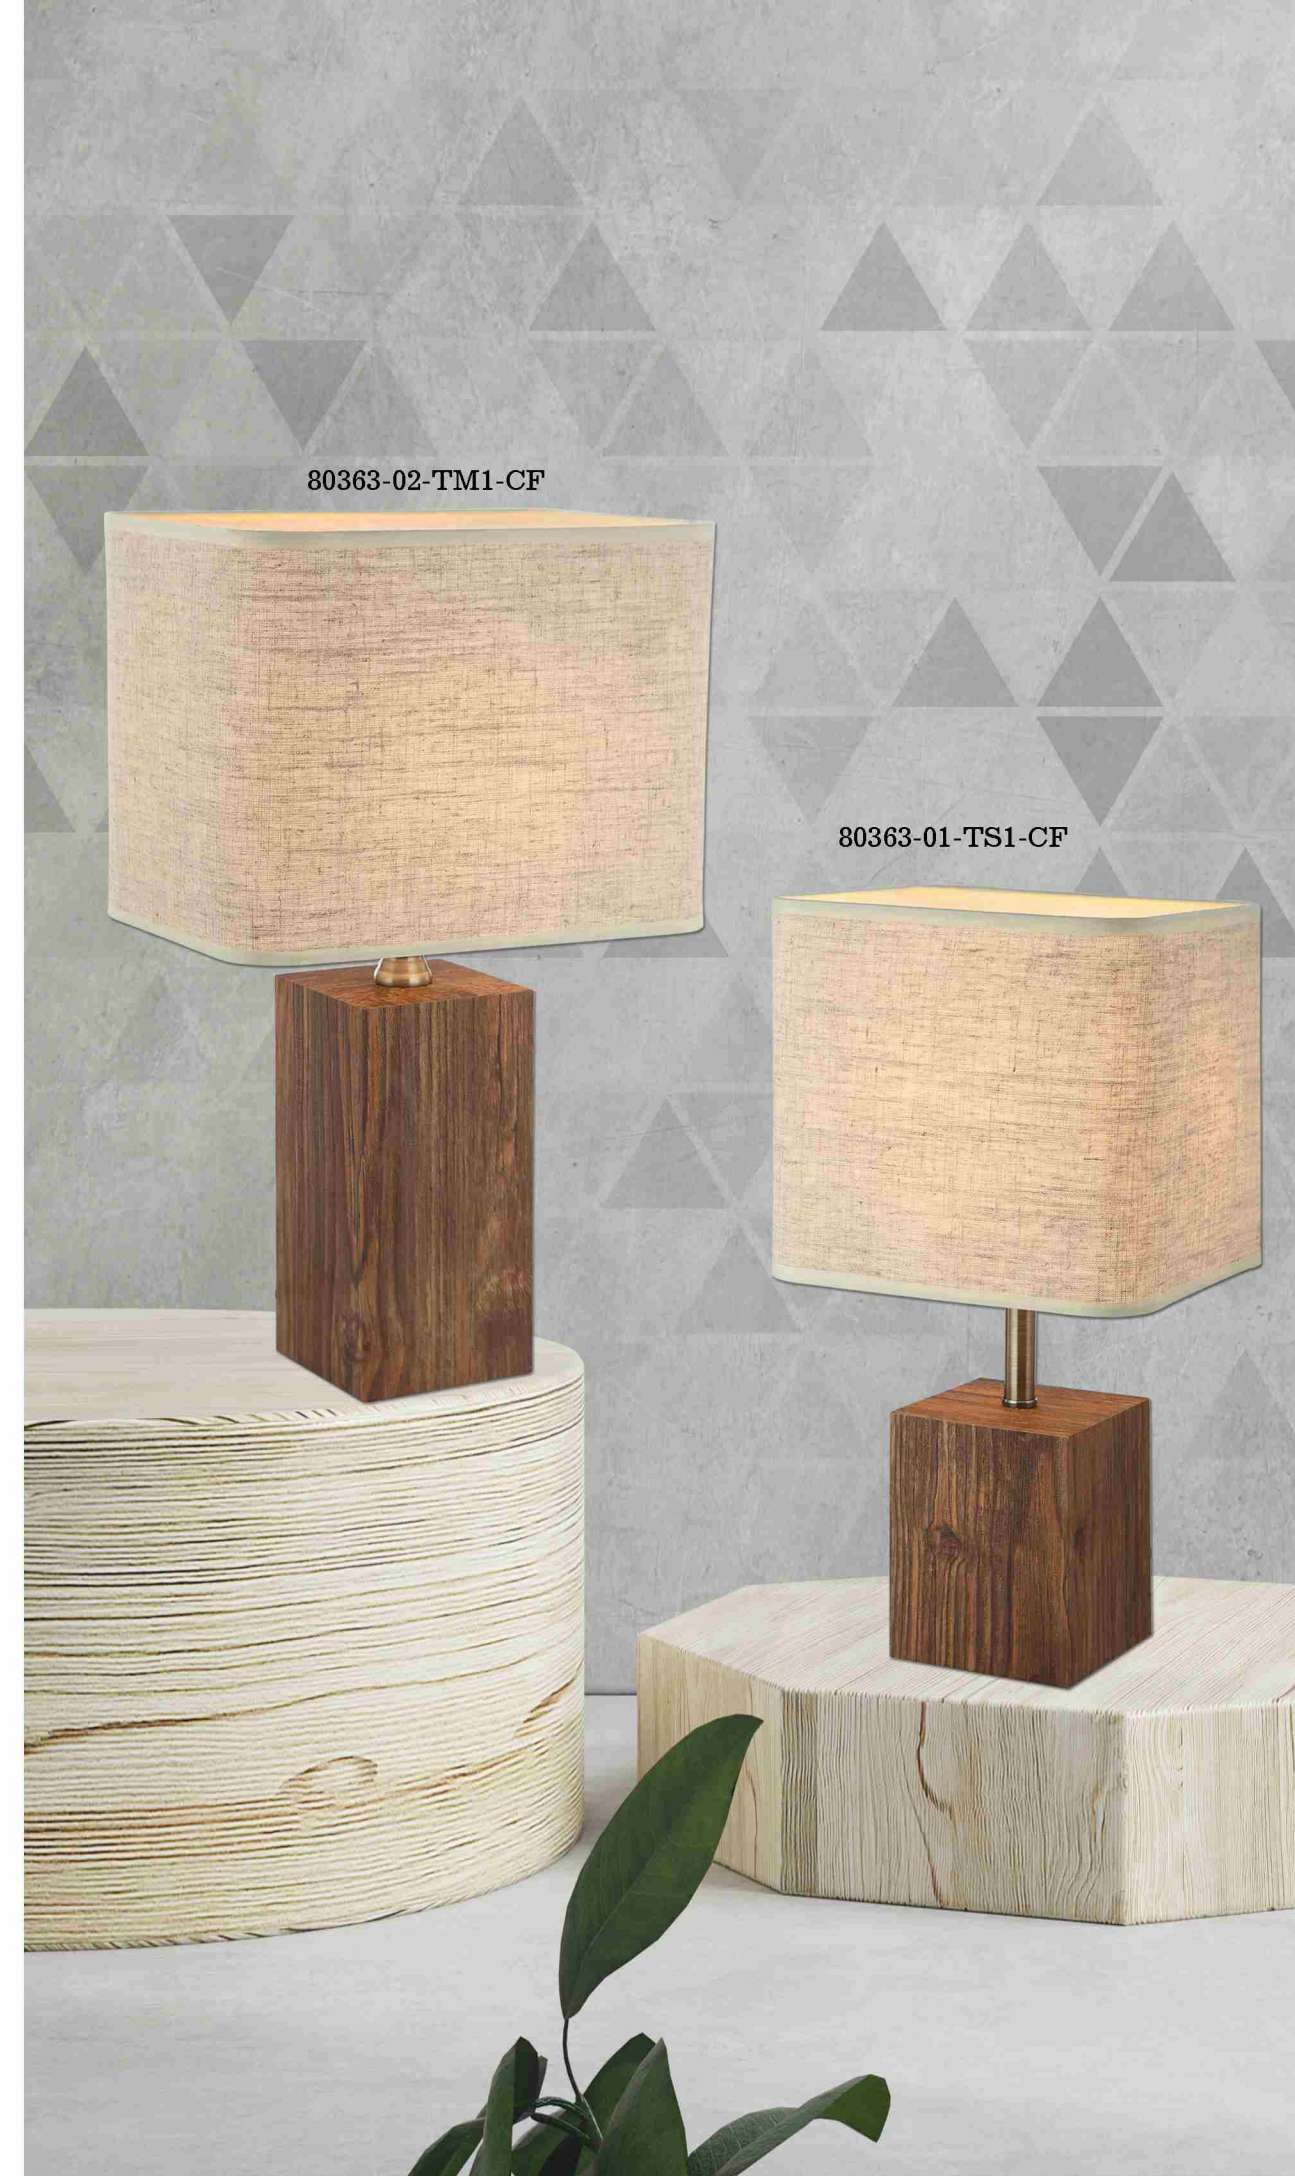

MERLE

MERLE

Coffee Color - Kahve

80363-01-TS1-CF

30 Cm

20 Cm

1,06 Kg

20 Cm

E-27 / 1x20W Max.

Coffee Color - Kahve

80363-02-TM1-CF

40 Cm

26 Cm

1,48 Kg

18x26 Cm

E-27 / 1x20W Max.