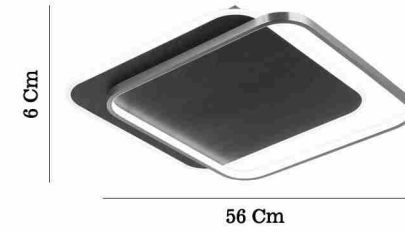

2,43 Kg
56x56 Cm
LED / 1x55W
3000 K
3870 L

1,72 Kg
46x46 Cm
LED / 1x45W
3000 K
3150 L

1,95 Kg
56 Cm
LED / 1x46W
3000 K
3220 L

Wooden Color / Gold
Ahşap Kaplama - Altın

80649-02-CS2-WD

Wooden Color / Gold
Ahşap Kaplama - Altın

80649-03-CL2-WD