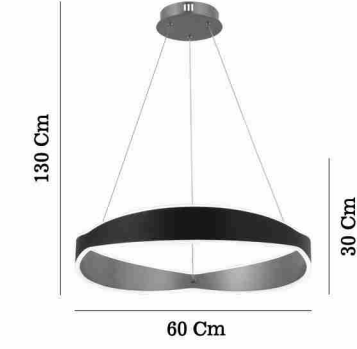

MERENDE

80653-02-PB1-BK

80653-04-L01-BK

80653-03-P02-BK

80653-01-PS1-BK

Black / Coffee - Siyah / Kahve 80653-01-PS1-BK

1,89 Kg
50 Cm
LED / 1x48W
3000 K
2240 L

Black / Coffee - Siyah / Kahve 80653-02-PB1-BK