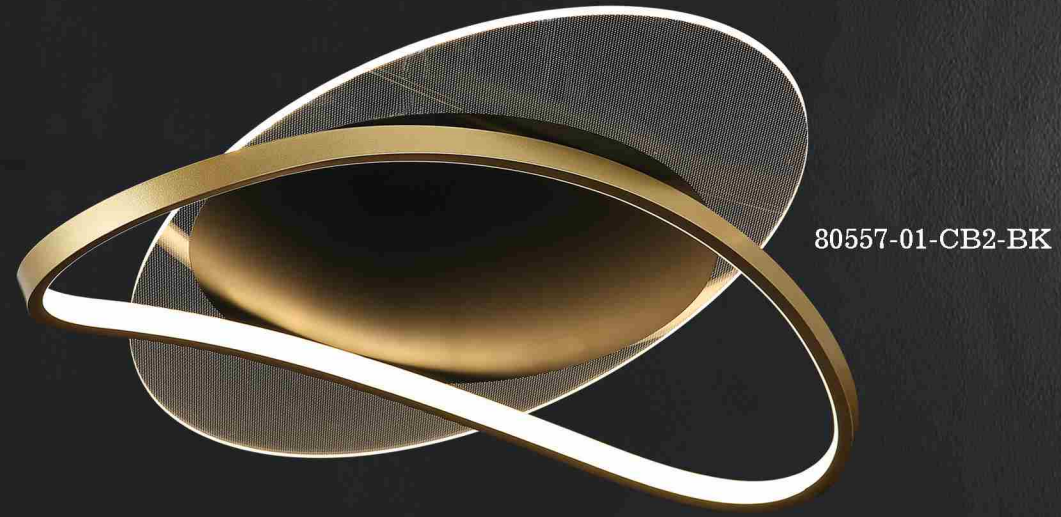

TEMPO

TEMPO

Black / Gold - Siyah - Altın 80557-01-CS2-BK

1,21 Kg
45 Cm
LED / 1x28W
3000 K
1960 L

Black / Gold - Siyah - Altın 80557-01-CB2-BK

1,80 Kg
60 Cm
LED / 1x40W
3000 K
2800 L