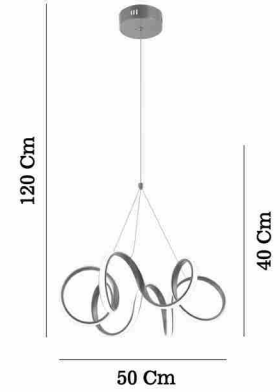

1080 L

HOME

HOME

Gold - Altın
White - Beyaz

80555-01-P01-GD
80555-01-P01-WT

0,90 Kg

50 Cm

LED / 1x43W